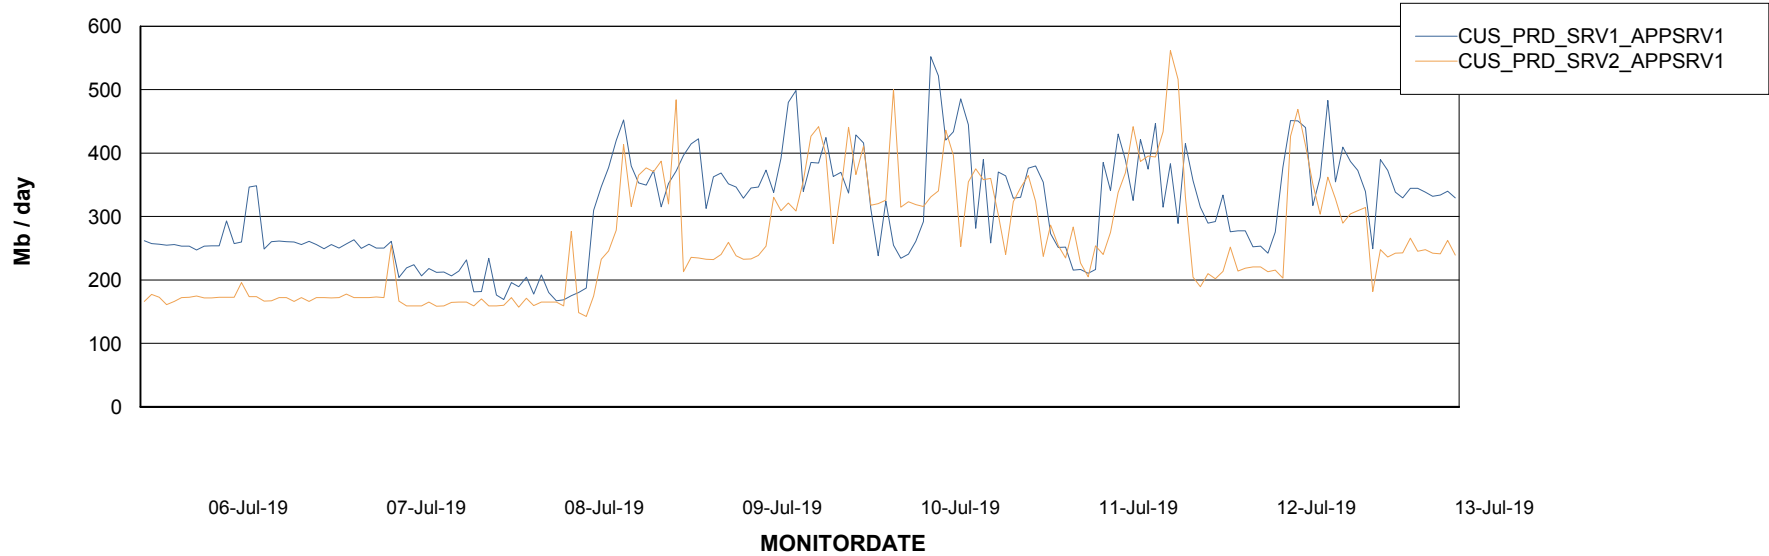

ABSSolute Application Server Services

Avg memory used per ABS Server Service