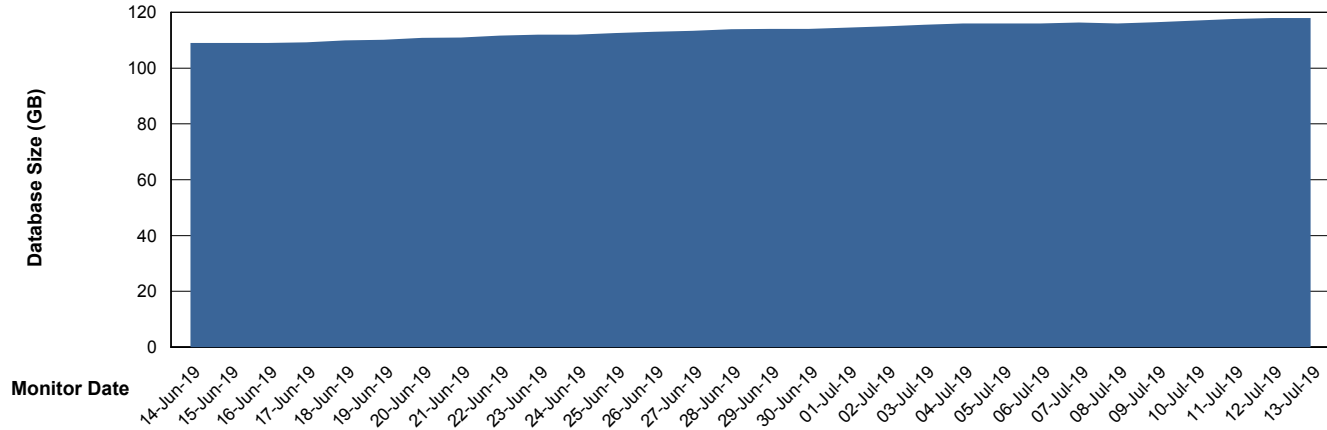

DATABASE SIZE CUS_ProdDB_Primary

Database growth over last month

Database Tablespace CUS_ProdDB_Primary

Date	Tablespace Name	Filesize (Gb)	Usedsize (Gb)	Percentage free
13-Jul-19	ABSDATA	130	105	19
	INDX	6	4	33
12-Jul-19	ABSDATA	130	106	18
	INDX	6	4	33
11-Jul-19	ABSDATA	130	105	19
	INDX	6	4	33
10-Jul-19	ABSDATA	130	105	19
	INDX	6	4	33
09-Jul-19	ABSDATA	130	104	20
	INDX	6	4	33
08-Jul-19	ABSDATA	120	104	13
	INDX	6	4	33
07-Jul-19	ABSDATA	120	104	13
	INDX	6	4	33