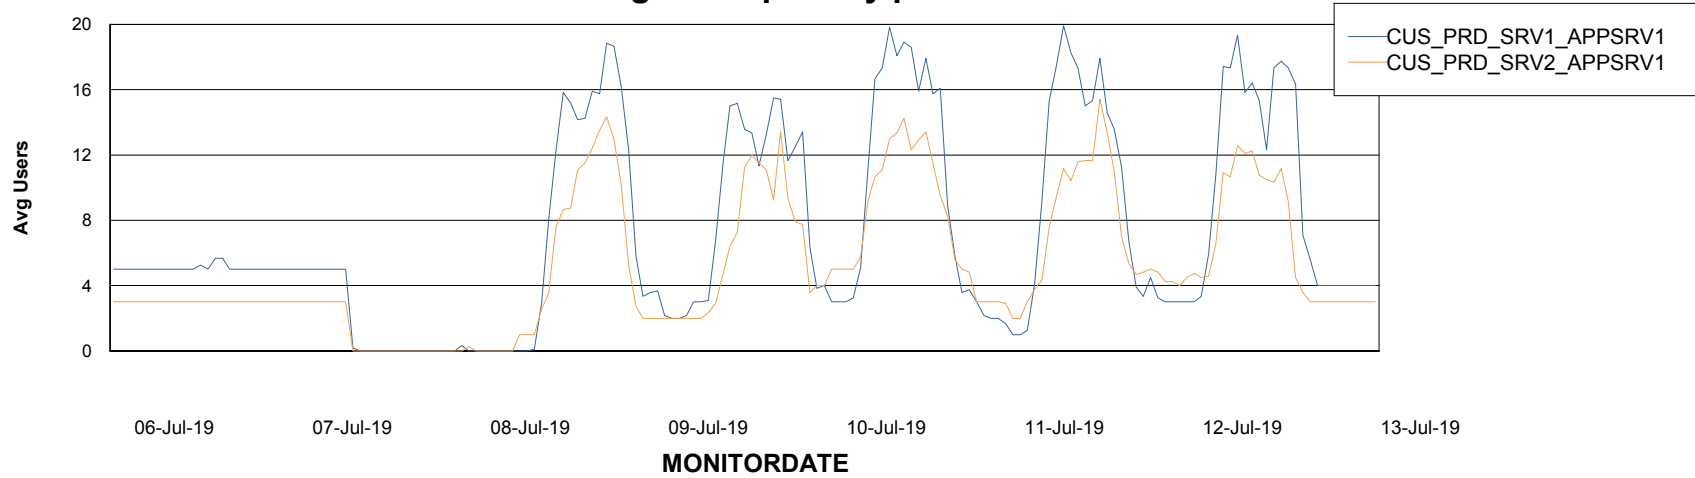

Avg users per day per ABS server