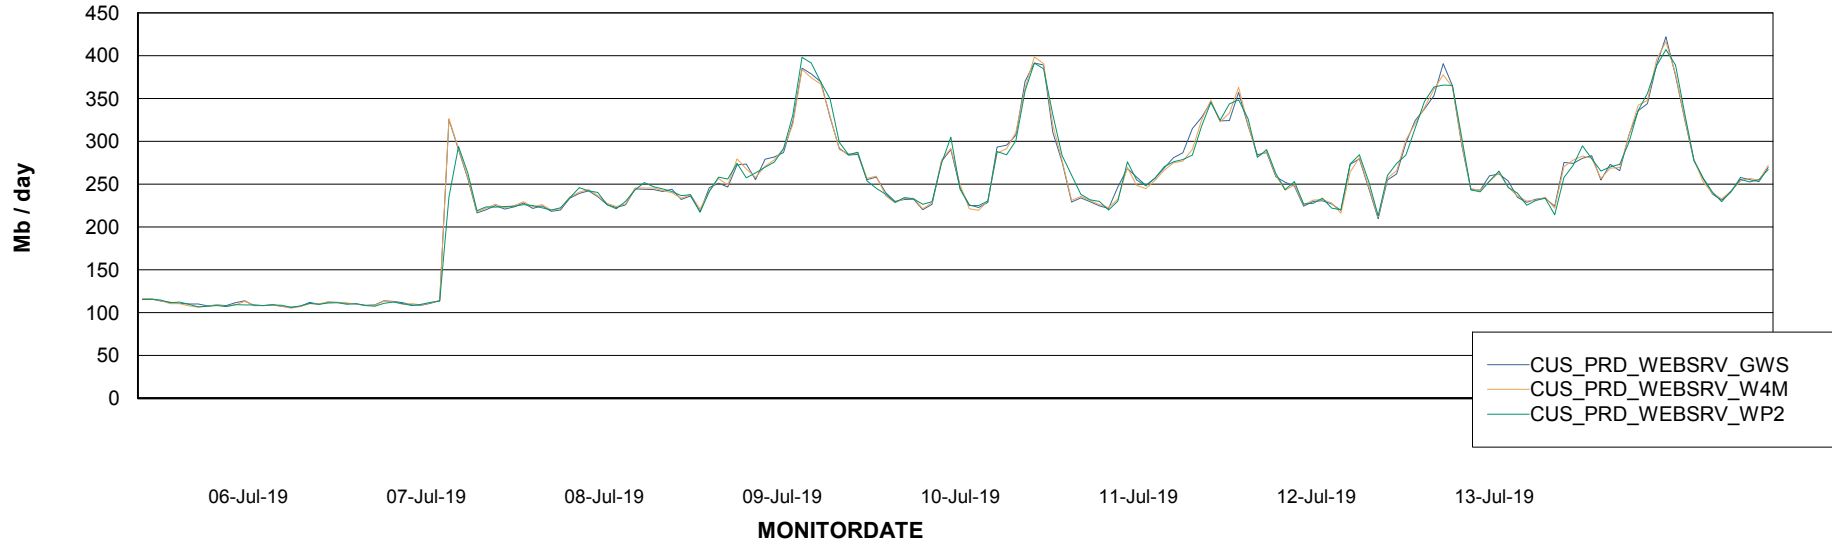

ABSSolute Web Component Services

Avg memory used per ABS Web component