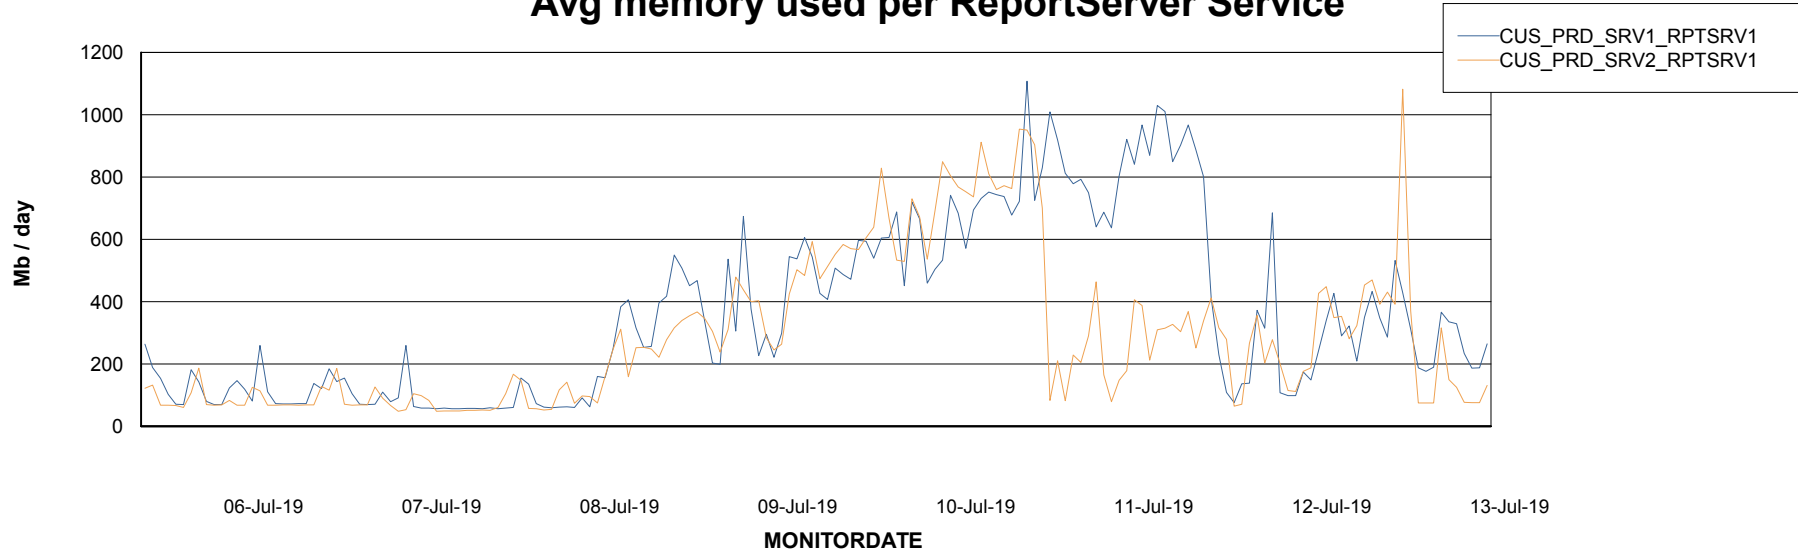

ABSSolute Web Component Services

Avg memory used per ReportServer Service