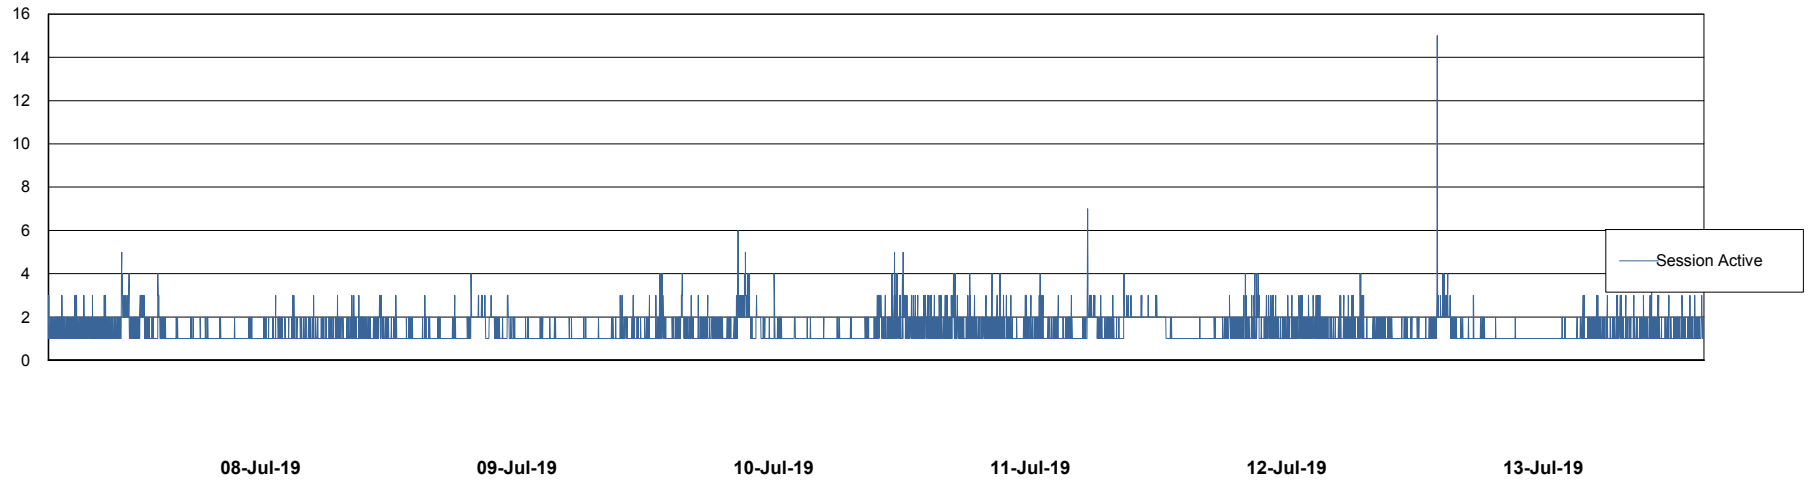

Database Performance CSCDB_Primary