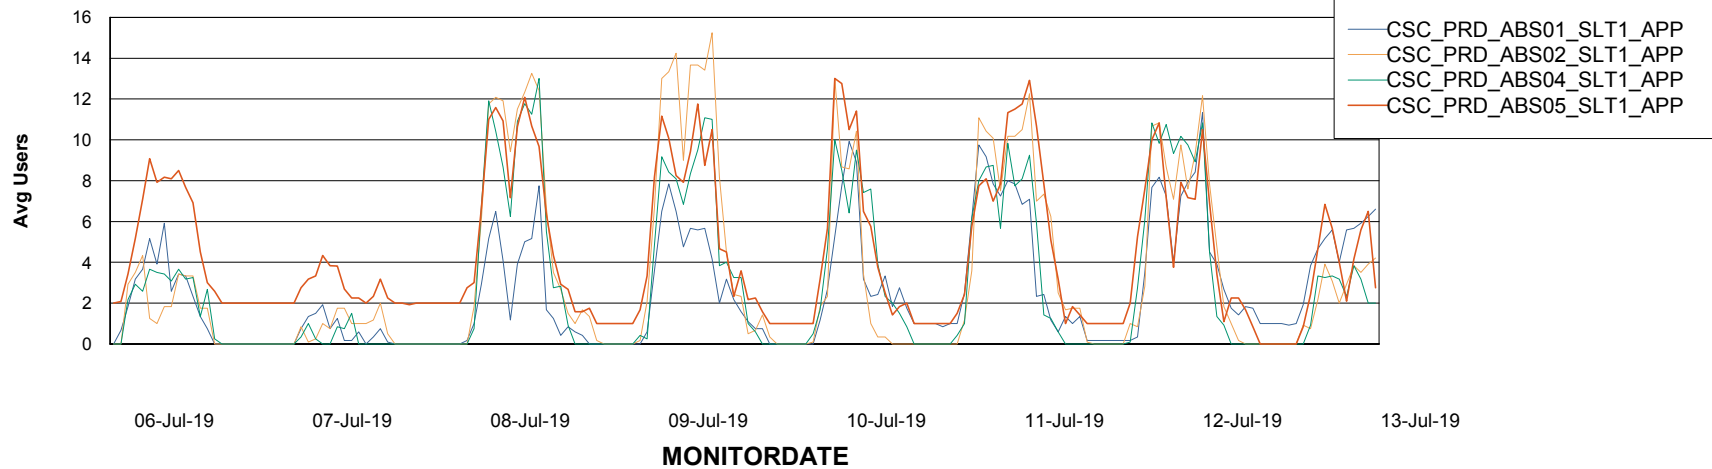

Avg users per day per ABS server