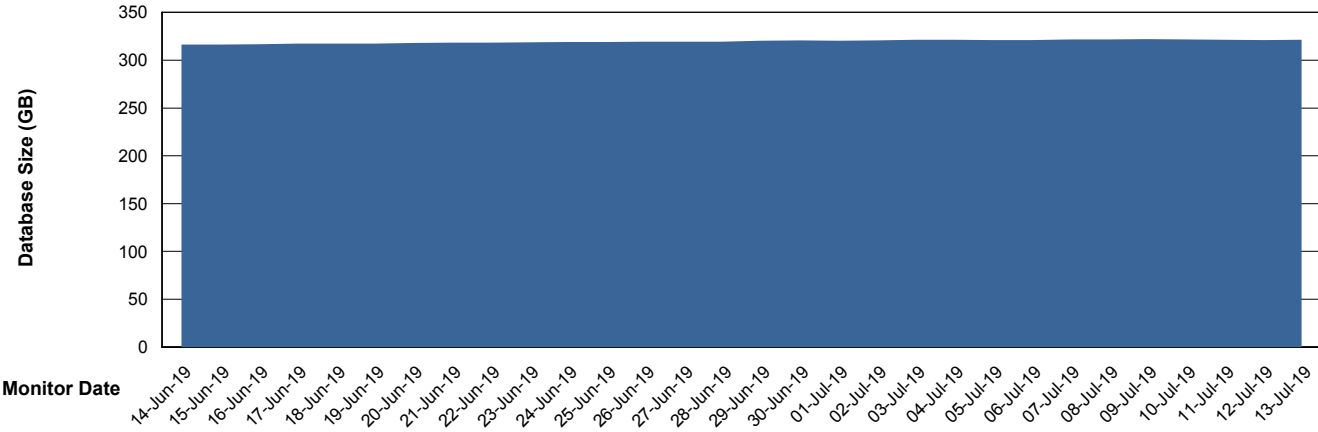

Weekly SLA Customer Report

Customer CSC_Production
Database ID 50

Database Performance CSCDB_Primary

Weekly SLA Customer Report

Customer CSC_Production
Database ID 50

Database Performance CSCDB_Standby

Weekly SLA Customer Report

Customer CSC_Production
 Database ID 50

DATABASE SIZE CSCDB_Primary

Database growth over last month

Database Tablespace CSCDB_Primary

Date	Tablespace Name	Filesize (Gb)	Usedsize (Gb)	Percentage free
13-Jul-19	ABSDATA	131	111	15
	INDX	246	208	15
12-Jul-19	ABSDATA	131	111	15
	INDX	246	208	15
11-Jul-19	ABSDATA	131	111	15
	INDX	246	208	15
10-Jul-19	ABSDATA	131	111	15
	INDX	246	209	15
09-Jul-19	ABSDATA	131	111	15
	INDX	246	209	15
08-Jul-19	ABSDATA	131	111	15
	INDX	246	208	15
07-Jul-19	ABSDATA	131	110	16
	INDX	246	208	15