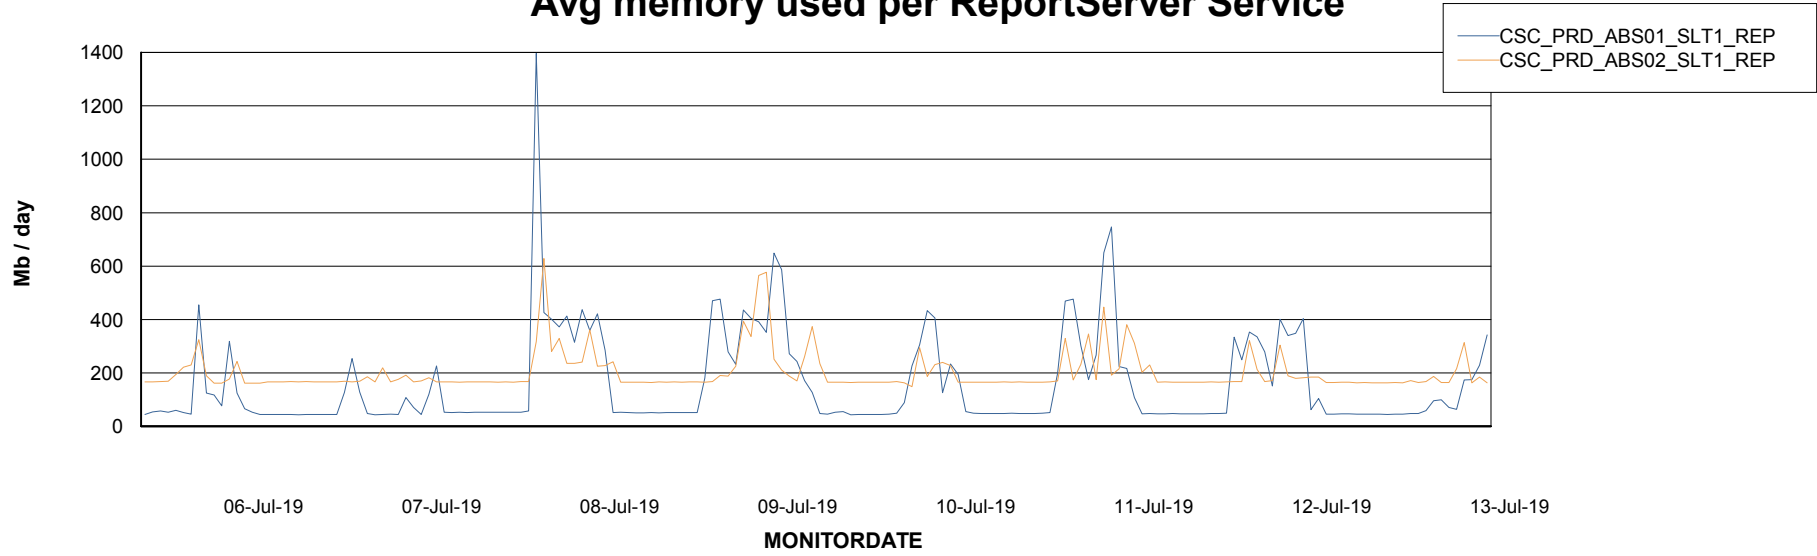

Avg memory used per ABS Server Service

Avg users per day per ABS server

Weekly SLA Customer Report

Customer CSC_Production
Database ID 50

ABSSolute Application ReportServer Services

Avg memory used per ReportServer Service