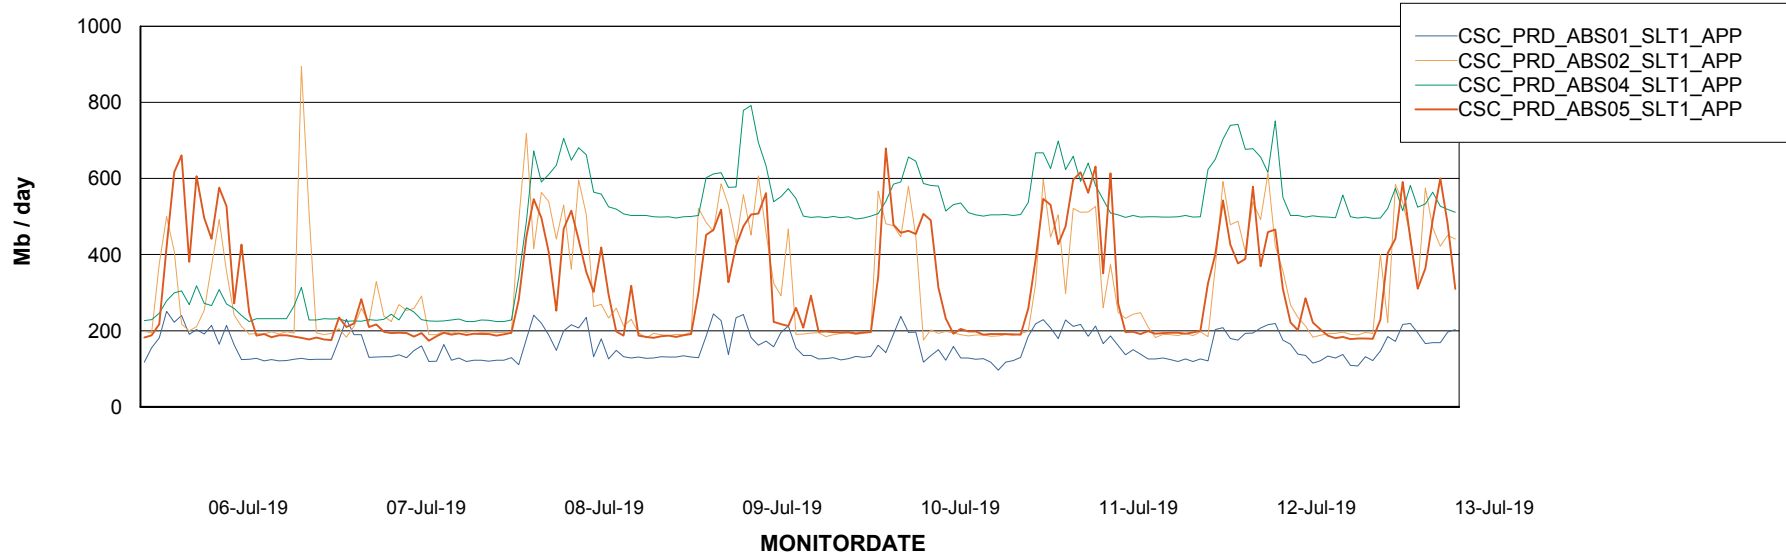

ABSSolute Application Server Services

Avg memory used per ABS Server Service