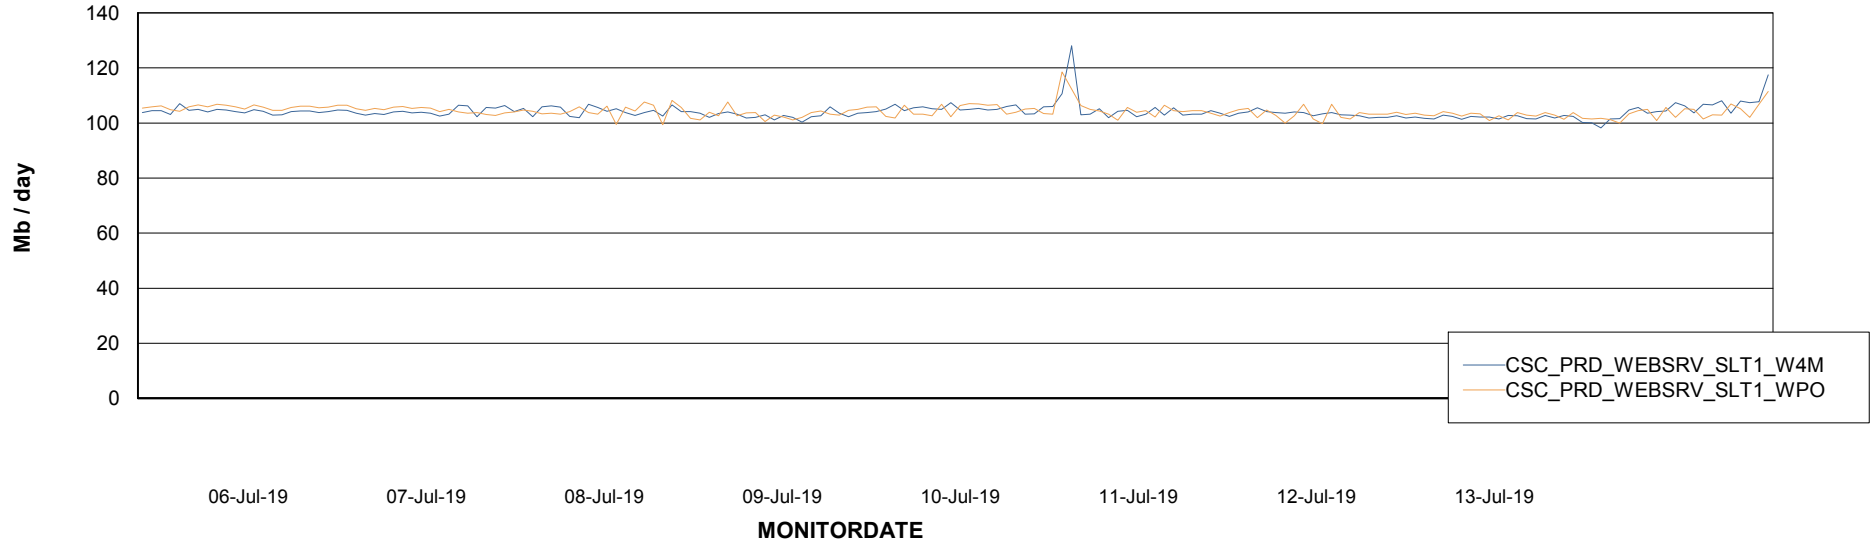

ABSSolute Web Component Services

Avg memory used per ABS Web component