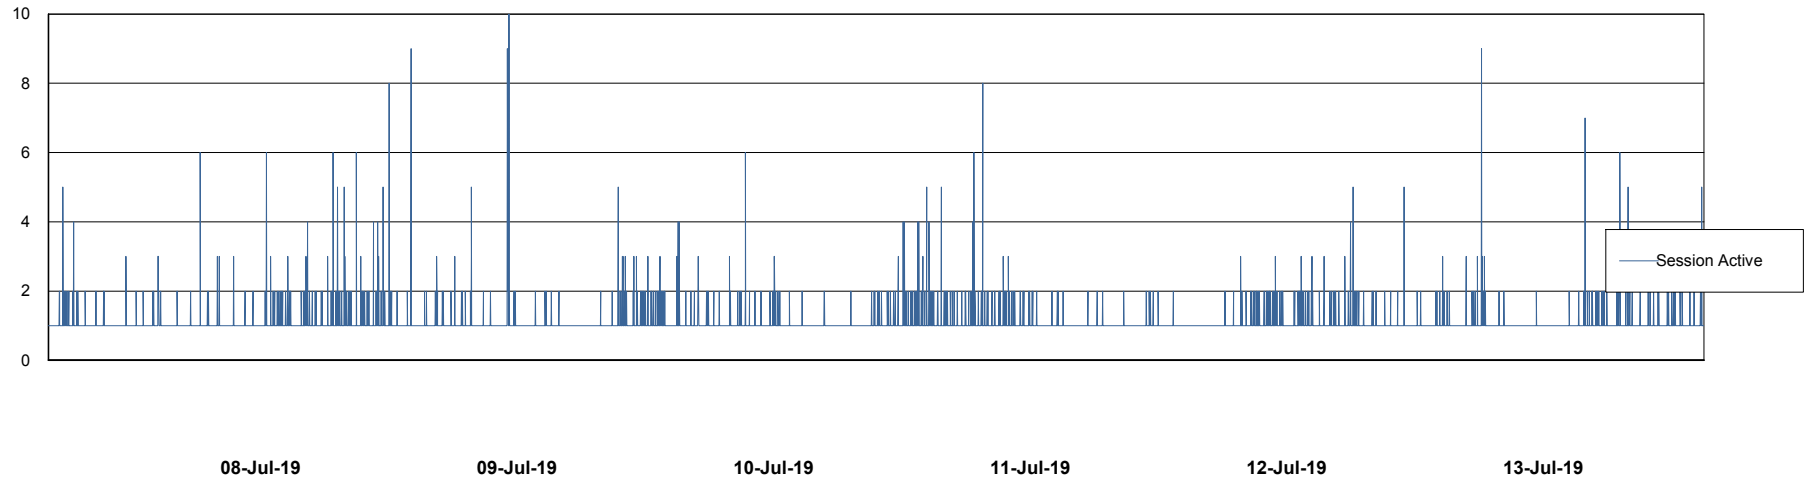

Weekly SLA Customer Report

Customer CSC_Production
Database ID 50

Database Performance CSCDB_Primary

Weekly SLA Customer Report

Customer CSC_Production
Database ID 50

Database Performance CSCDB_Standby

Weekly SLA Customer Report