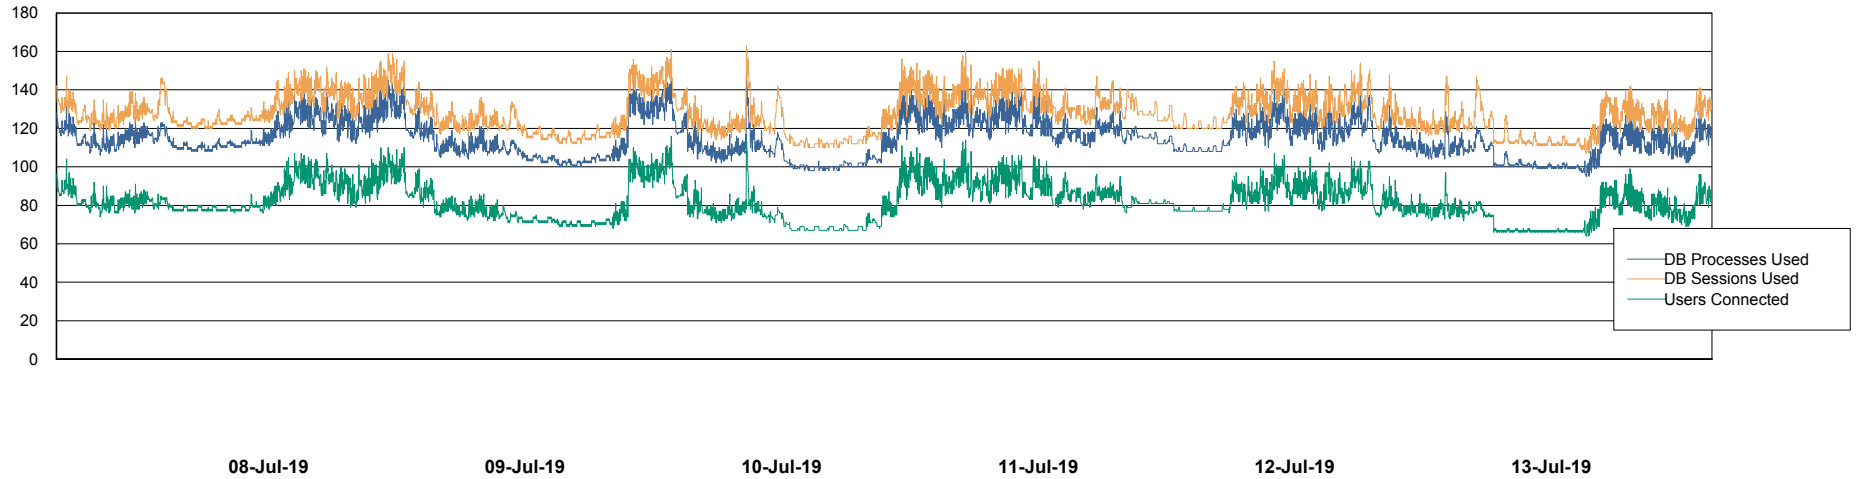

Weekly SLA Customer Report

Customer CSC_Production
Database ID 50

Harddisk Usage CSC_PRD_WEBSRV

		Total disk space on c: (Gb)
13-Jul-19	44	59
12-Jul-19	44	59
11-Jul-19	44	59
10-Jul-19	44	59
09-Jul-19	44	59
08-Jul-19	44	59
07-Jul-19	44	59

Weekly SLA Customer Report

Customer CSC_Production
Database ID 50

Database Performance CSCDB_Primary

Weekly SLA Customer Report

Customer CSC_Production
Database ID 50

Database Performance CSCDB_Standby

Weekly SLA Customer Report