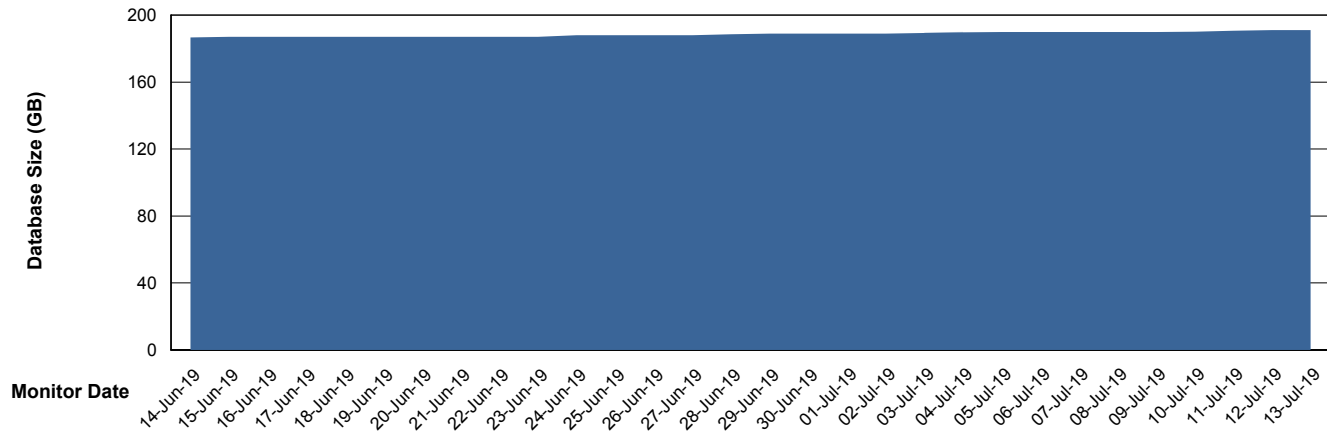

DATABASE SIZE CLODB_PRD_Production

Database growth over last month