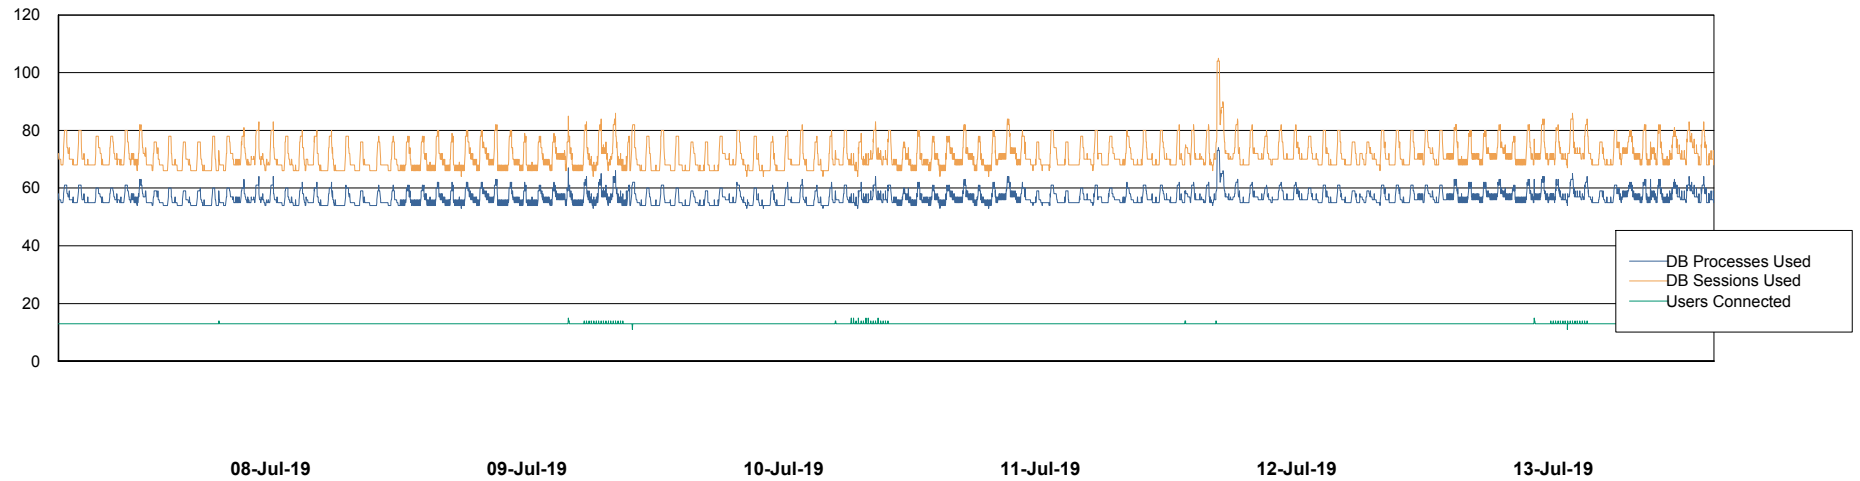

Database Performance CLODB_PRD_Test