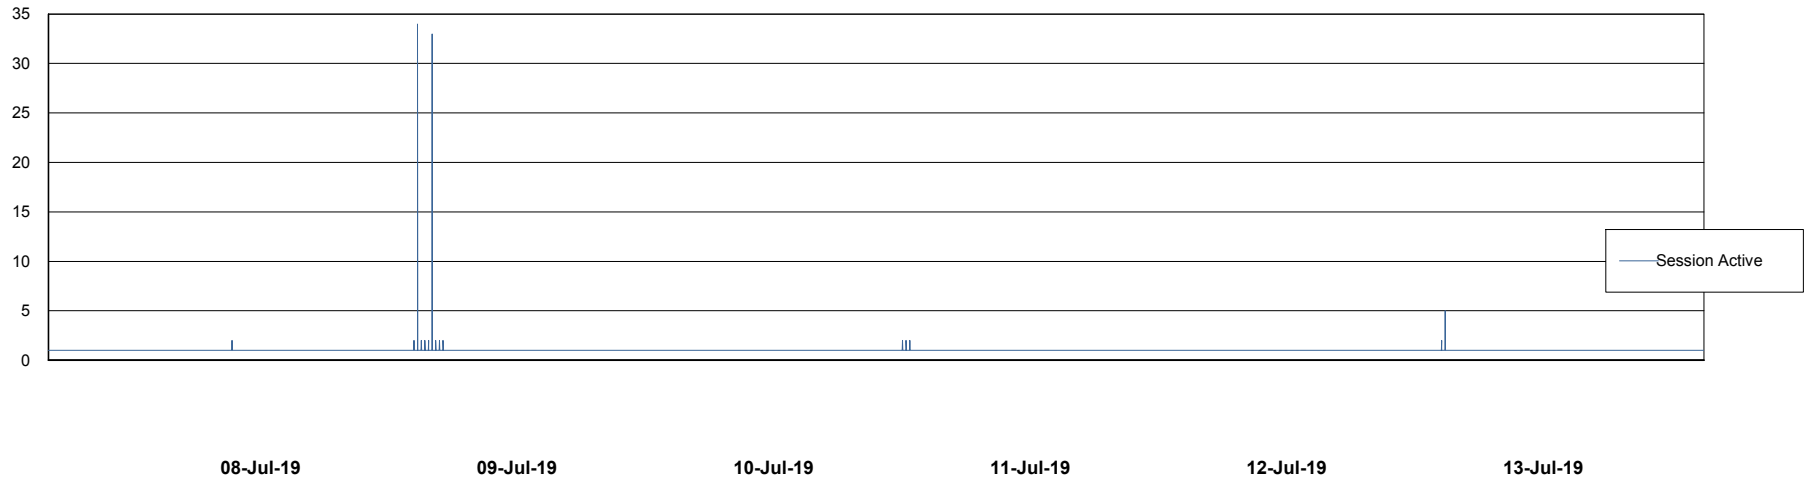

Weekly SLA Customer Report

Customer CLO Production
Database ID 38

Database Performance CLODB_PRD_Production

Weekly SLA Customer Report

Customer CLO Production
Database ID 38

Database Performance CLODB_PRD_Standby