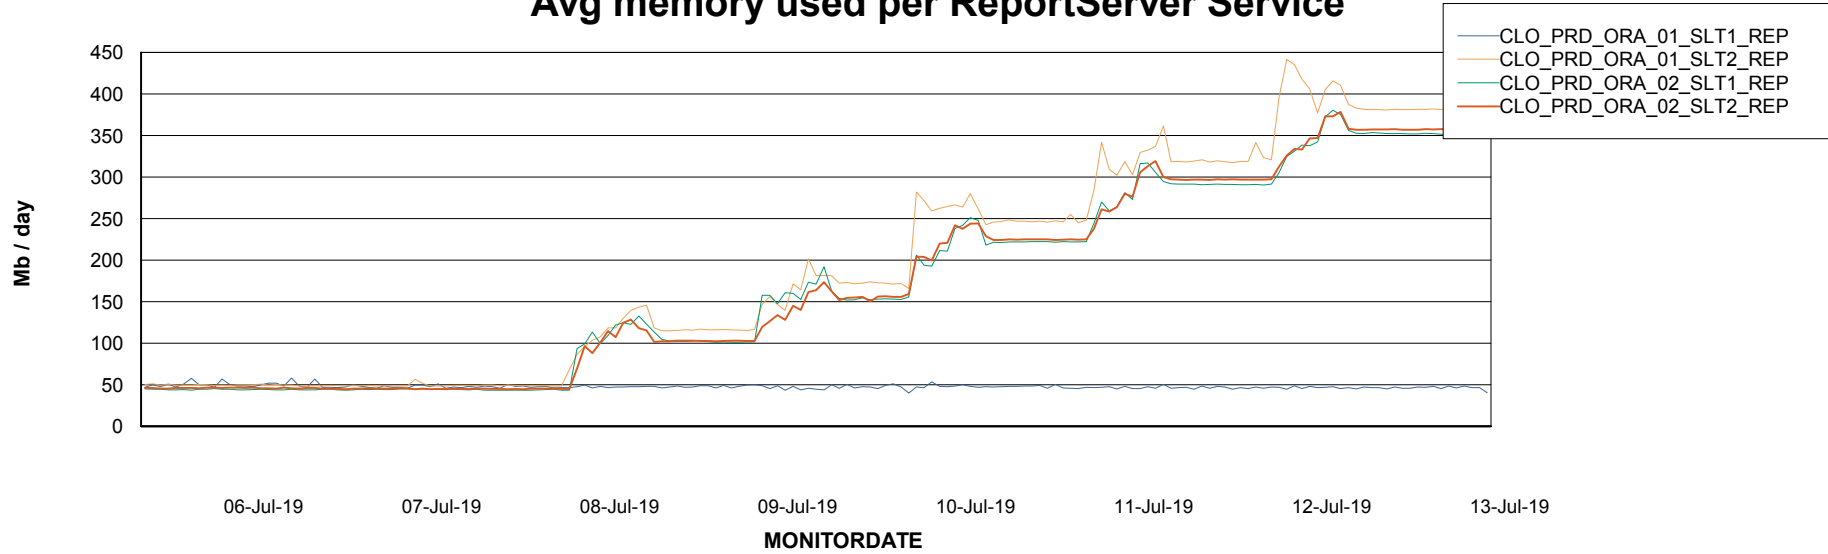

Avg memory used per ABS Server Service

Avg users per day per ABS server

Weekly SLA Customer Report

Customer CLO Production
Database ID 38

ABSSolute Application ReportServer Services

Avg memory used per ReportServer Service