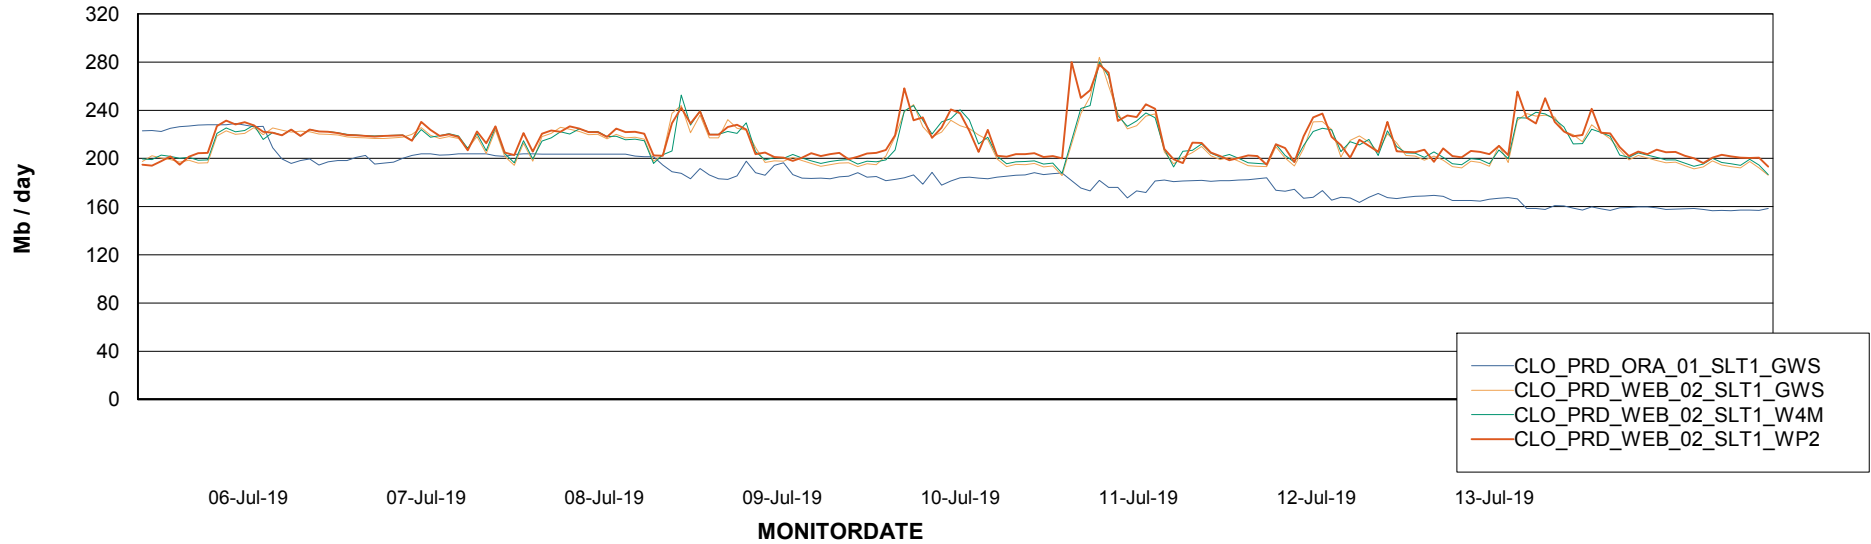

ABSSolute Web Component Services

Avg memory used per ABS Web component