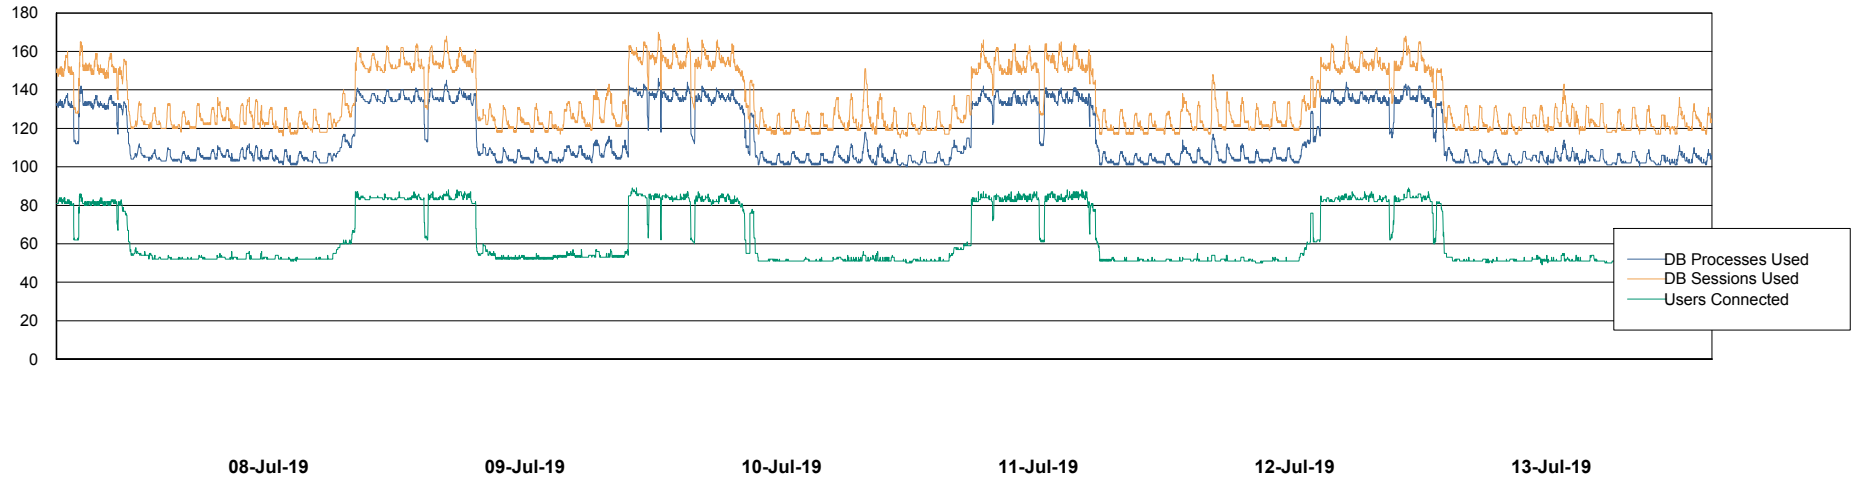

Database Performance CLODB_PRD_Production