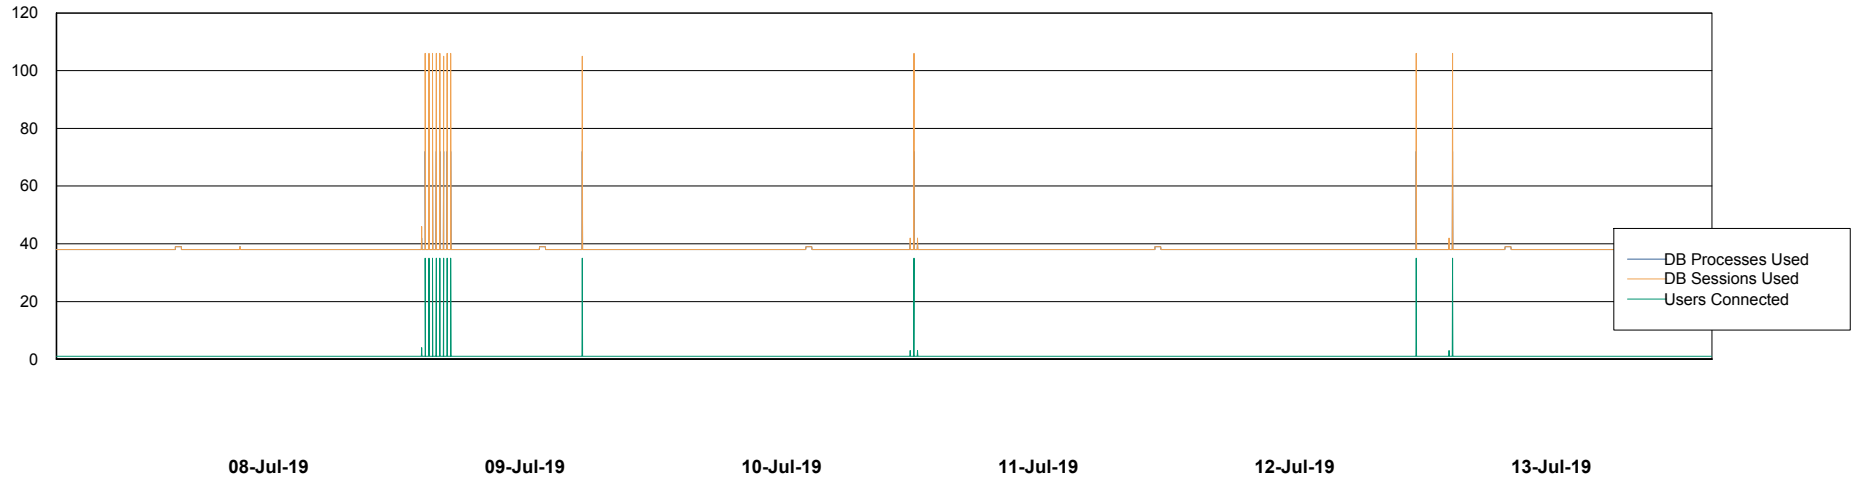

Weekly SLA Customer Report

Customer CLO Production
Database ID 38

Database Performance CLODB_PRD_Production

Weekly SLA Customer Report

Customer CLO Production
Database ID 38

Database Performance CLODB_PRD_Standby