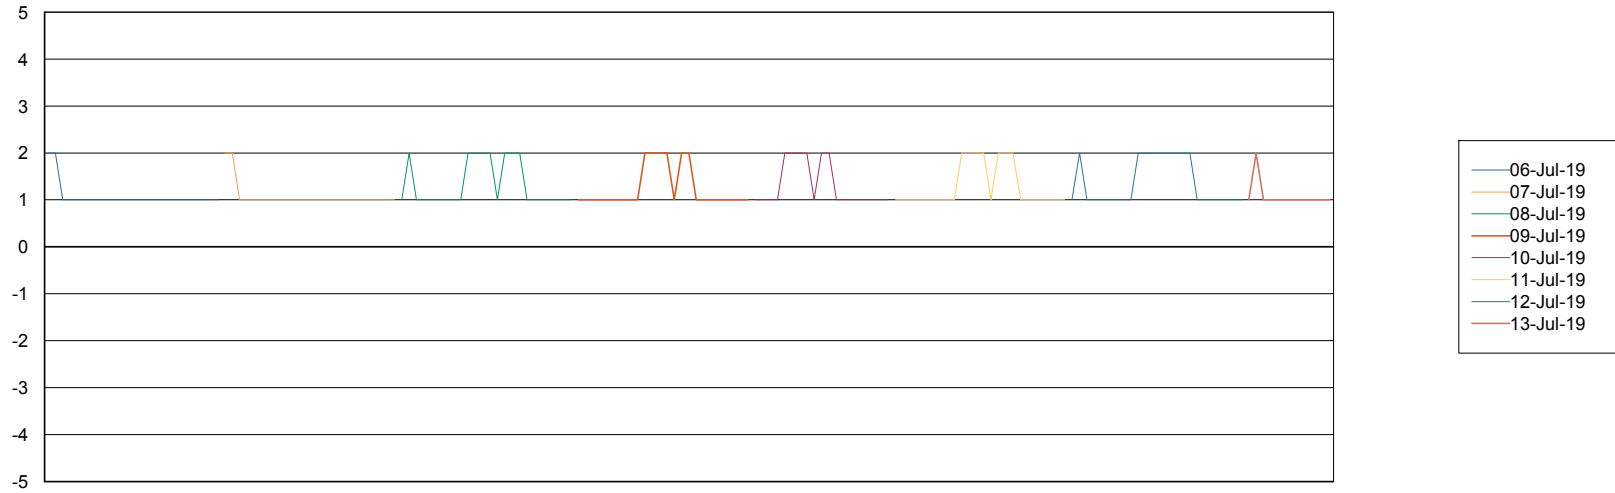

Recovery lag for last 7 days