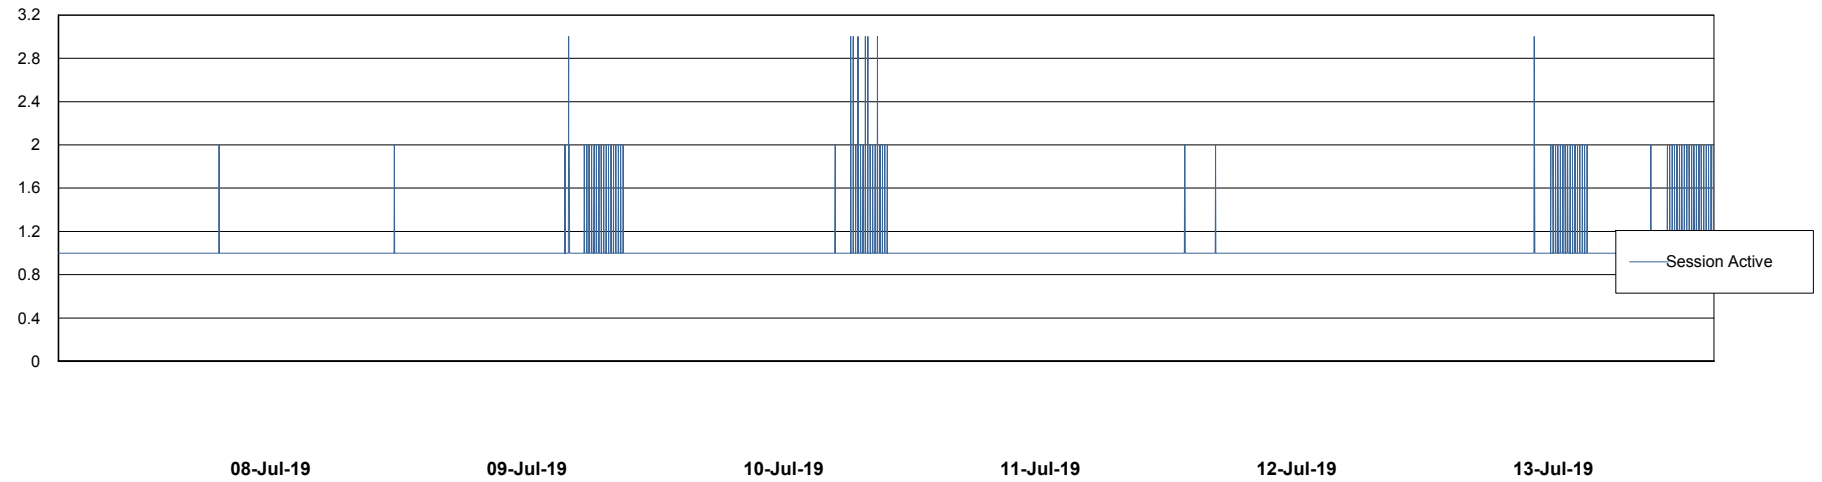

Database Performance CLODB_PRD_Test