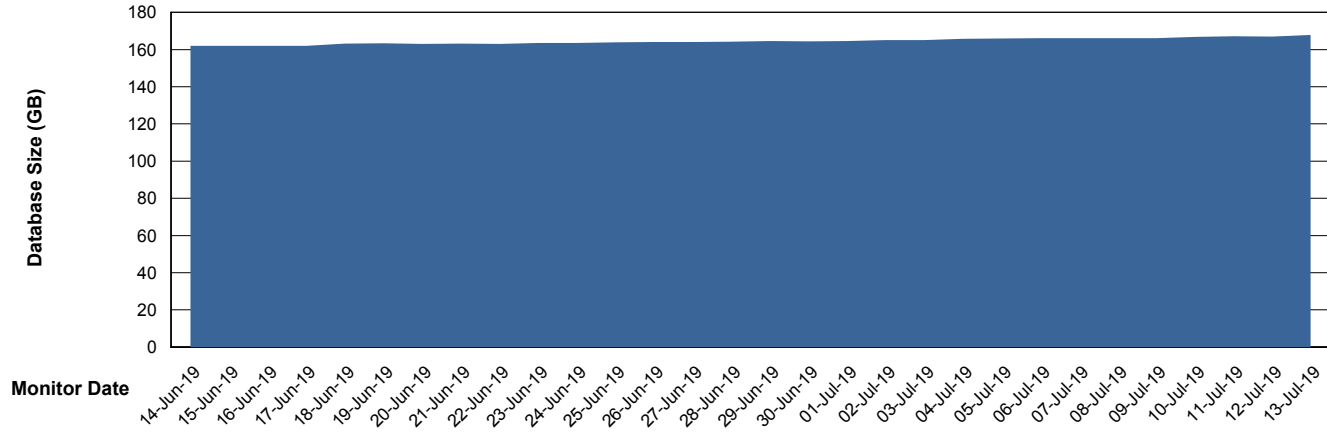

Weekly SLA Customer Report

Customer CLO Production
Database ID 38

Database Performance CLODB_PRD_Test

Weekly SLA Customer Report

Customer CLO Production
Database ID 38

DATABASE SIZE CLODB_PRD_BI

Database growth over last month