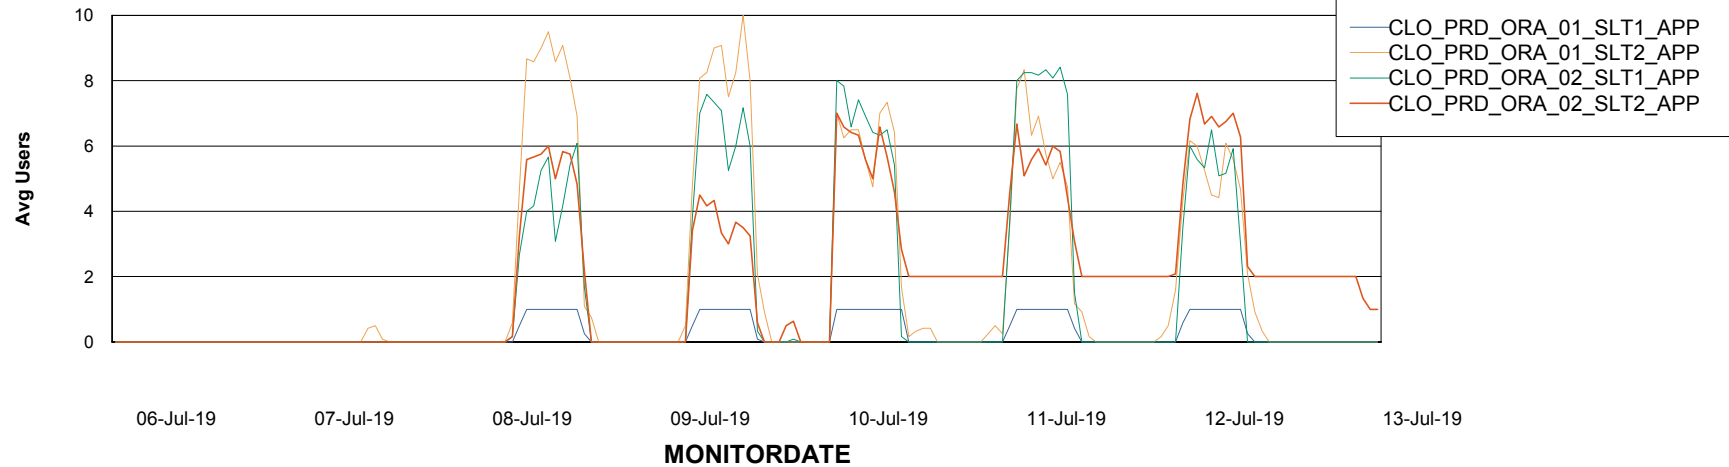

Avg users per day per ABS server