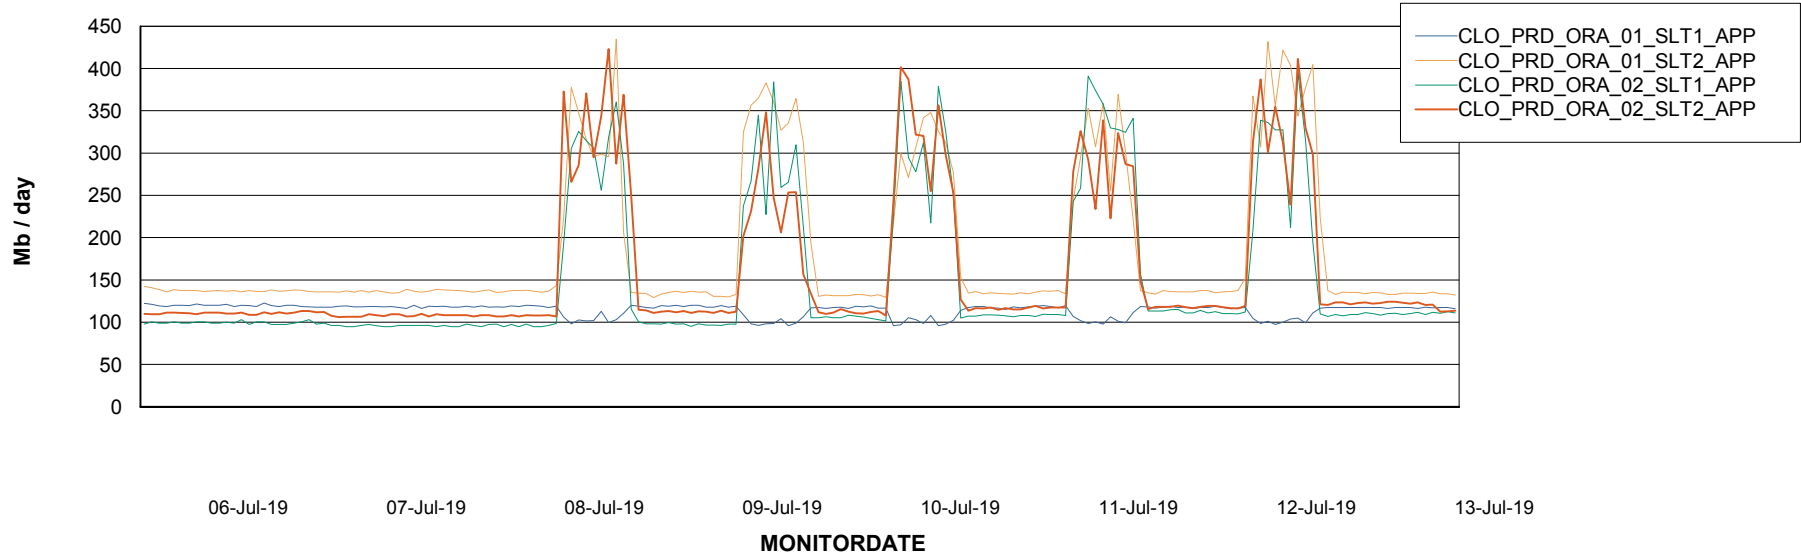

ABSSolute Application Server Services

Avg memory used per ABS Server Service