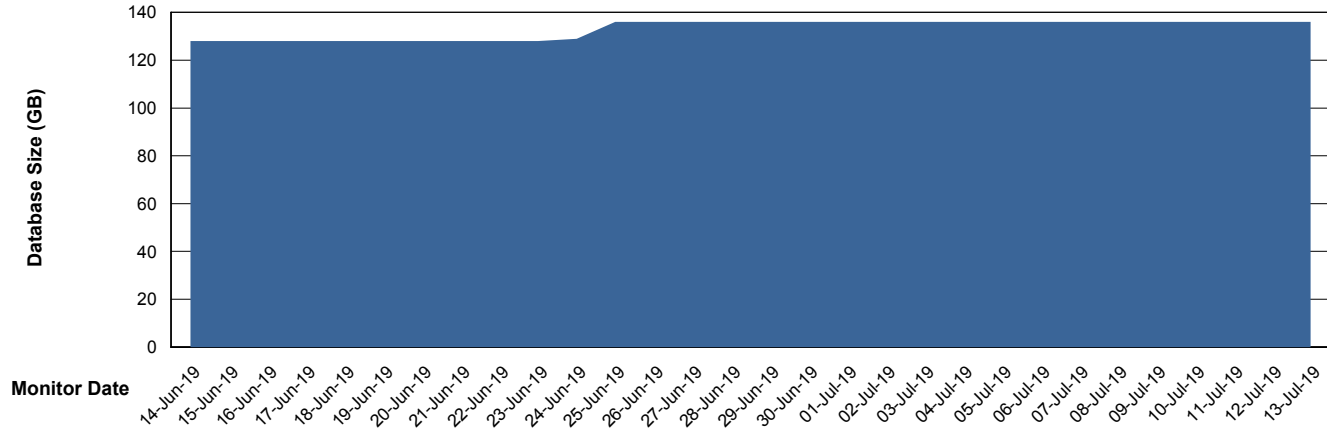

DATABASE SIZE CLODB_PRD_Production

Database growth over last month

Weekly SLA Customer Report

Customer CLO Production
Database ID 38

DATABASE SIZE CLODB_PRD_Test

Database growth over last month

Weekly SLA Customer Report