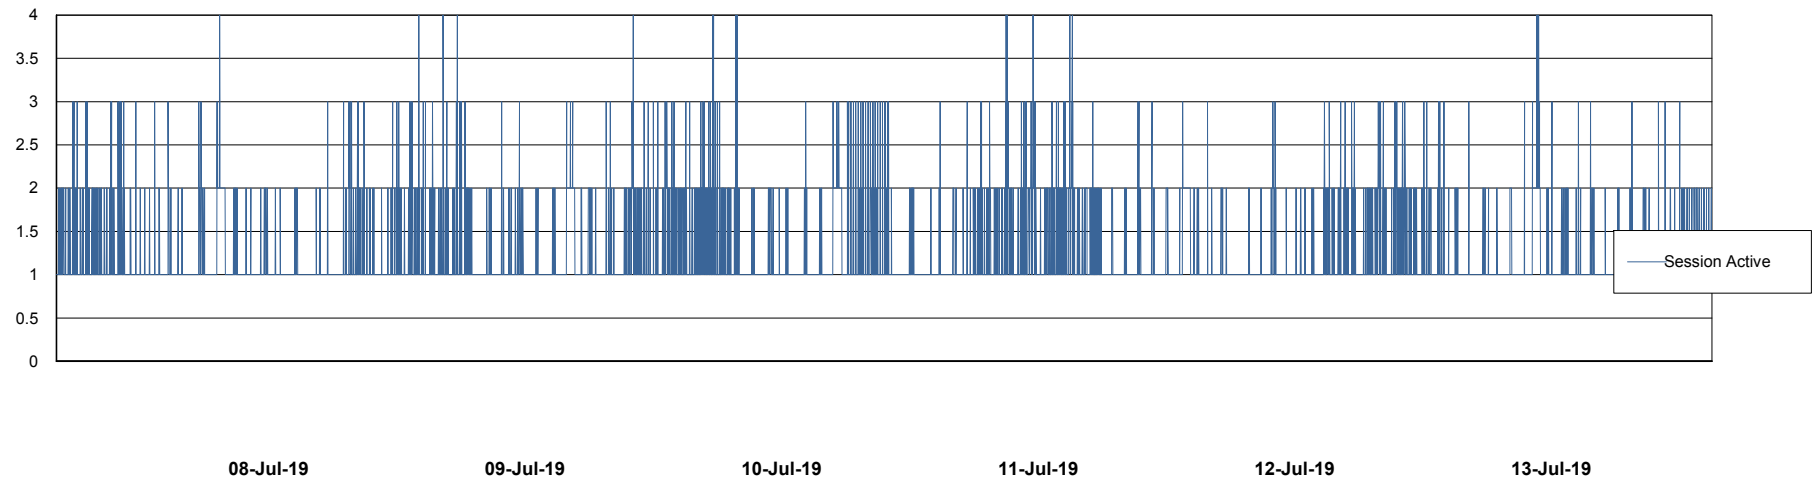

Database Performance CLODB_PRD_Production