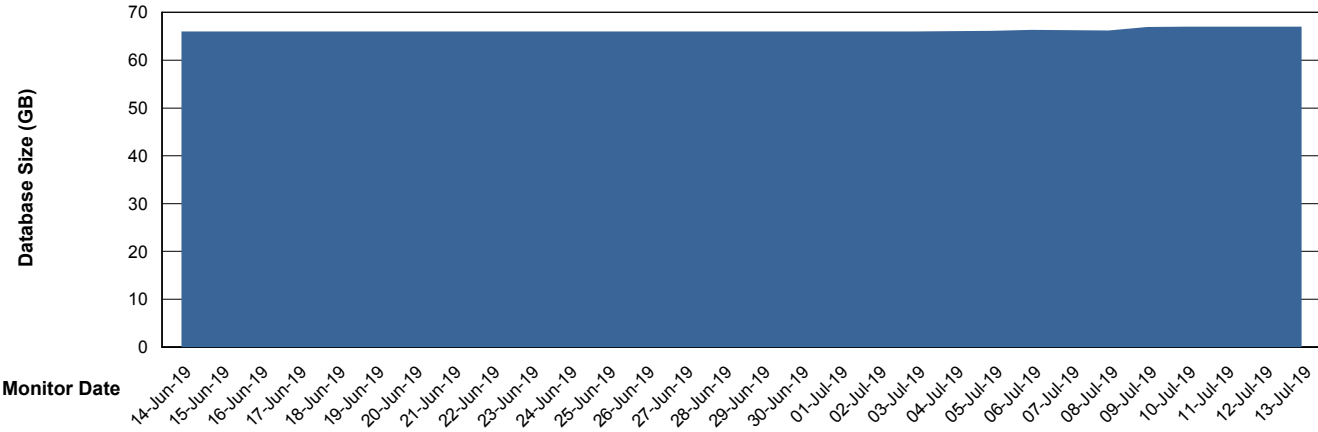

Weekly SLA Customer Report

Customer BOH_Production
Database ID 55

Database Performance BOHABS01_DB_Primary

Weekly SLA Customer Report

Customer BOH_Production
Database ID 55

Database Performance BOHABS02_DB_Standby

Weekly SLA Customer Report

Customer BOH_Production
 Database ID 55

DATABASE SIZE BOHABS01_DB_Primary

Database growth over last month

Database Tablespace BOHABS01_DB_Primary

Date	Tablespace Name	Filesize (Gb)	Usedsize (Gb)	Percentage free
13-Jul-19	ABSDATA	48	26	46
	INDX	48	38	21
12-Jul-19	ABSDATA	48	26	46
	INDX	48	38	21
11-Jul-19	ABSDATA	48	26	46
	INDX	48	38	21
10-Jul-19	ABSDATA	48	26	46
	INDX	48	38	21
09-Jul-19	ABSDATA	48	26	46
	INDX	48	38	21
08-Jul-19	ABSDATA	48	26	46
	INDX	48	38	21
07-Jul-19	ABSDATA	48	26	46
	INDX	48	38	21