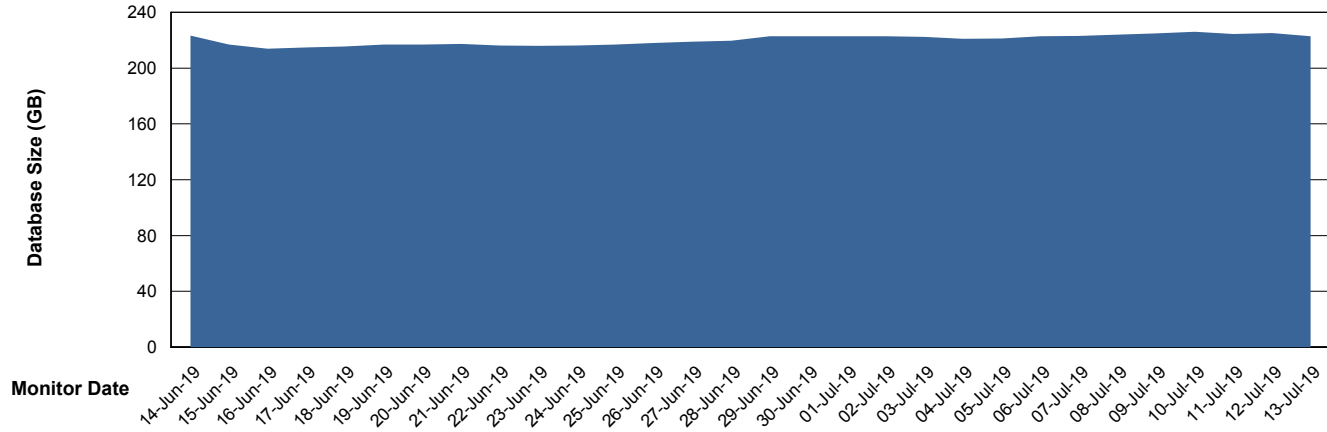

Weekly SLA Customer Report

Customer BNL_Production
Database ID 83

Database Performance BNLDB_FUT_FutureLive

Weekly SLA Customer Report

Customer BNL_Production
Database ID 83

Database Performance BNLDB_FUT_Standby

Weekly SLA Customer Report

Customer BNL_Production
Database ID 83

Database Performance BNLDB_Production

Weekly SLA Customer Report

Customer BNL_Production
Database ID 83

DATABASE SIZE BNLDB_FUT_FutureLive

Database growth over last month

DATABASE SIZE BNLDB_Production

Database growth over last month

Weekly SLA Customer Report

Customer BNL_Production
Database ID 83

Database Tablespace BNLDB_FUT_FutureLive

Date	Tablespace Name	Filesize (Gb)	Usedsize (Gb)	Percentage free
13-Jul-19	ABSDATA	80	70	13
	INDX	144	126	13
12-Jul-19	ABSDATA	80	70	13
	INDX	144	126	13
11-Jul-19	ABSDATA	80	70	13
	INDX	144	126	13
10-Jul-19	ABSDATA	80	70	13
	INDX	144	126	13
09-Jul-19	ABSDATA	80	70	13
	INDX	144	126	13
08-Jul-19	ABSDATA	80	70	13
	INDX	144	126	13
07-Jul-19	ABSDATA	80	70	13
	INDX	144	126	13