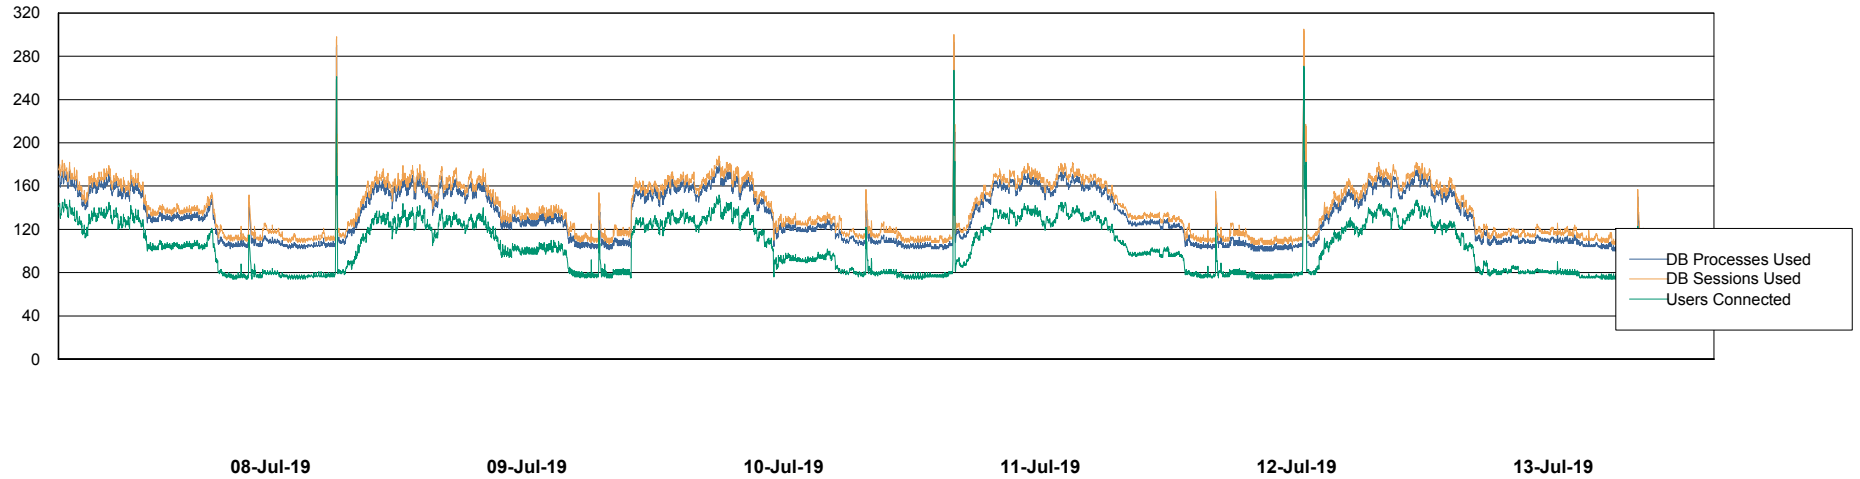

Weekly SLA Customer Report

Customer BNL_Production
Database ID 83

Database Performance BNLDB_FUT_FutureLive

Weekly SLA Customer Report

Customer BNL_Production
Database ID 83

Database Performance BNLDB_FUT_Standby

Weekly SLA Customer Report

Customer BNL_Production
Database ID 83

Database Performance BNLDB_Production

Weekly SLA Customer Report

Customer BNL_Production
Database ID 83

DATABASE SIZE BNLDB_FUT_FutureLive

Database growth over last month