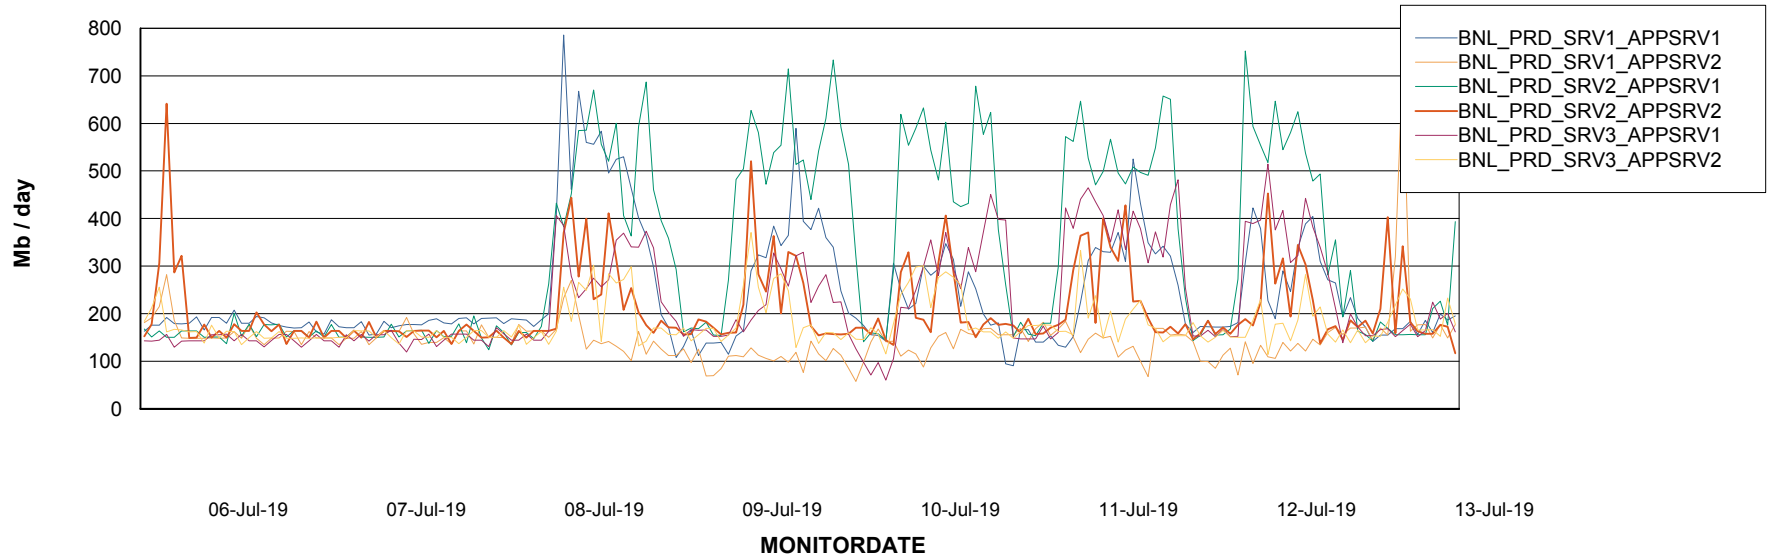

Weekly SLA Customer Report

Customer BNL_Production
 Database ID 83

Database Tablespace BNLDB_Production

Date	Tablespace Name	Filesize (Gb)	Usedsize (Gb)	Percentage free
13-Jul-19	ABSDATA	106	76	28
	INDX	288	263	9
12-Jul-19	ABSDATA	106	76	28
	INDX	288	263	9
11-Jul-19	ABSDATA	106	76	28
	INDX	288	263	9
10-Jul-19	ABSDATA	106	76	28
	INDX	288	263	9
09-Jul-19	ABSDATA	106	76	28
	INDX	288	263	9
08-Jul-19	ABSDATA	106	76	28
	INDX	288	263	9
07-Jul-19	ABSDATA	106	76	28
	INDX	288	262	9

Standby Database Health BNL_Production

Recovery lag for last 7 days

Weekly SLA Customer Report

Customer BNL_Production
Database ID 83

ABSSolute Application Server Services

Avg memory used per ABS Server Service