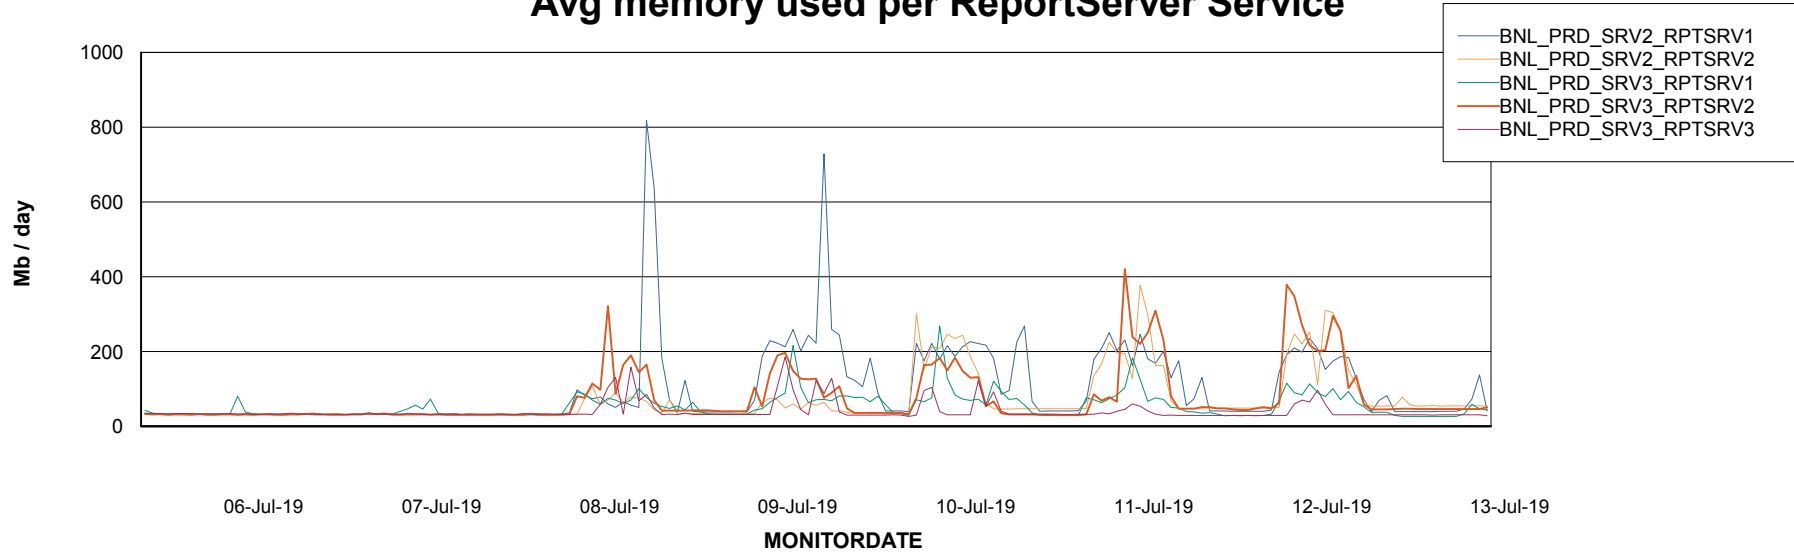

Avg users per day per ABS server

Weekly SLA Customer Report

Customer BNL_Production
Database ID 83

ABSSolute Web Component Services

Avg memory used per ReportServer Service

Disaster per ABS component