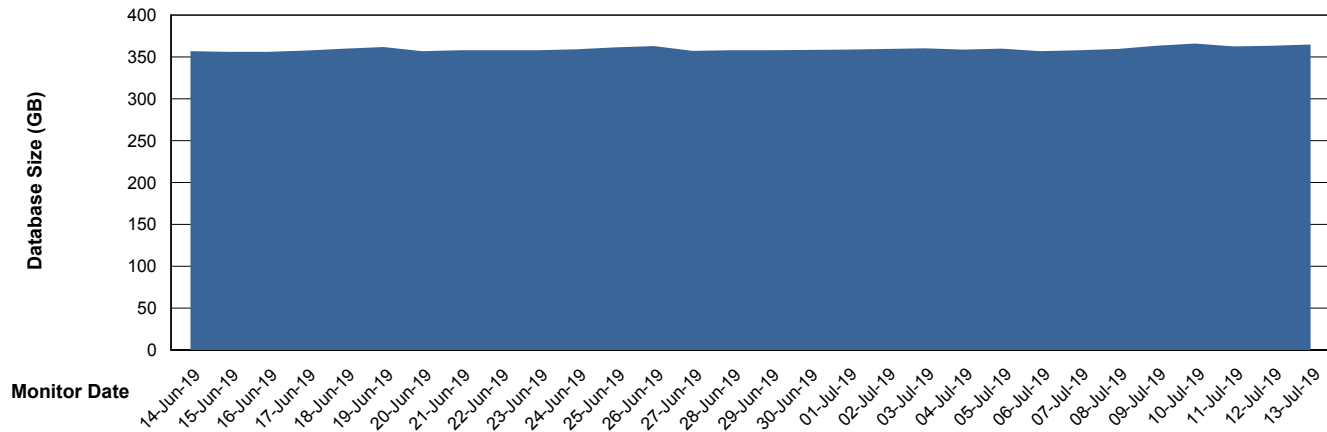

Weekly SLA Customer Report

Customer BNL_Production
Database ID 83

Database Performance BNLDB_FUT_FutureLive

Weekly SLA Customer Report

Customer BNL_Production
Database ID 83

Database Performance BNLDB_FUT_Standby

Weekly SLA Customer Report

Customer BNL_Production
Database ID 83

Database Performance BNLDB_Production

Weekly SLA Customer Report

Customer BNL_Production
Database ID 83

DATABASE SIZE BNLDB_FUT_FutureLive

Database growth over last month

DATABASE SIZE BNLDB_Production

Database growth over last month

Weekly SLA Customer Report

Customer BNL_Production
Database ID 83

Database Tablespace BNLDB_FUT_FutureLive

Date	Tablespace Name	Filesize (Gb)	Usedsize (Gb)	Percentage free
13-Jul-19	ABSDATA	80	70	13
	INDX	144	126	13
12-Jul-19	ABSDATA	80	70	13
	INDX	144	126	13
11-Jul-19	ABSDATA	80	70	13
	INDX	144	126	13
10-Jul-19	ABSDATA	80	70	13
	INDX	144	126	13
09-Jul-19	ABSDATA	80	70	13
	INDX	144	126	13
08-Jul-19	ABSDATA	80	70	13
	INDX	144	126	13
07-Jul-19	ABSDATA	80	70	13
	INDX	144	126	13