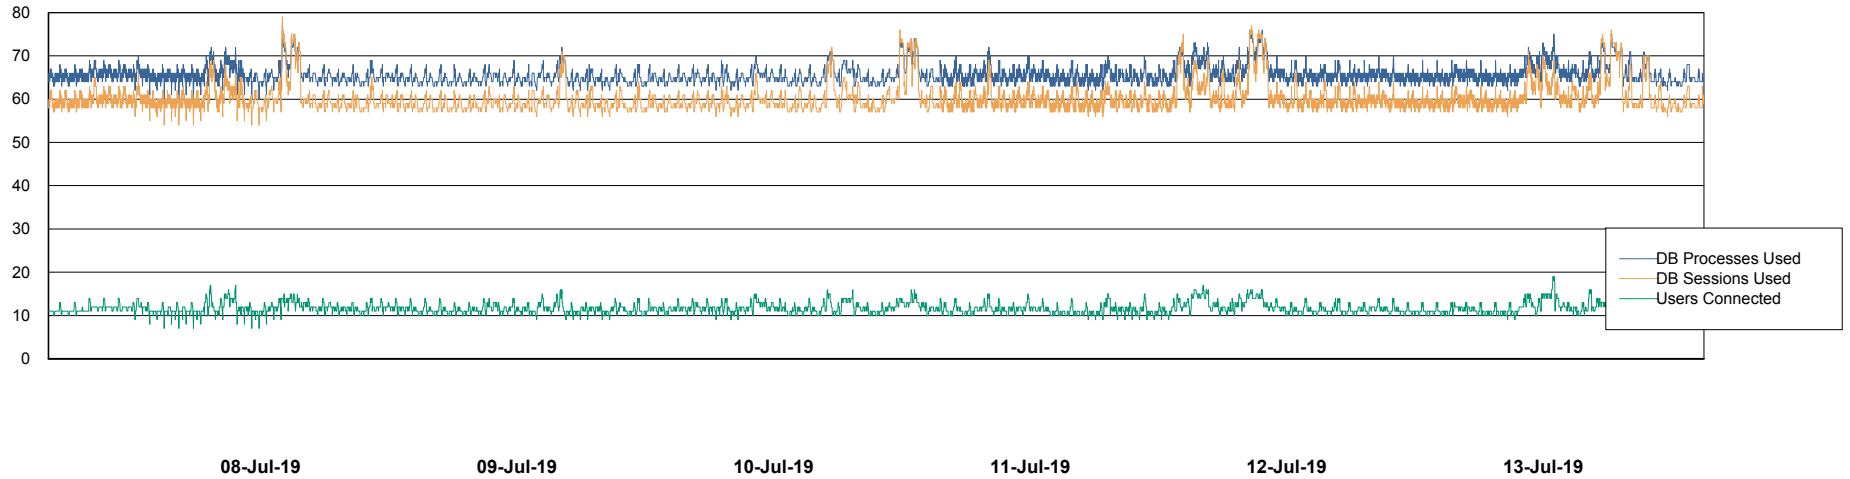

Database Performance BGGDB_BI