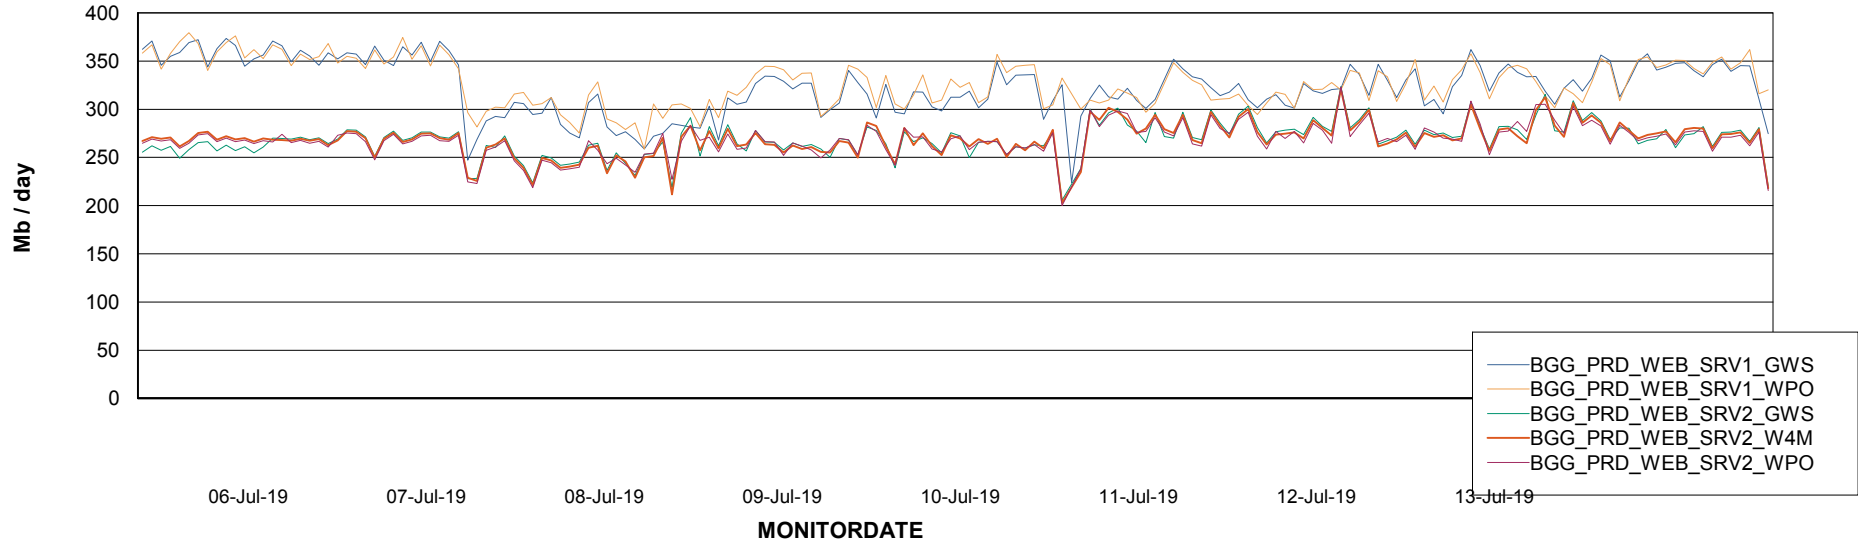

ABSSolute Web Component Services

Avg memory used per ABS Web component