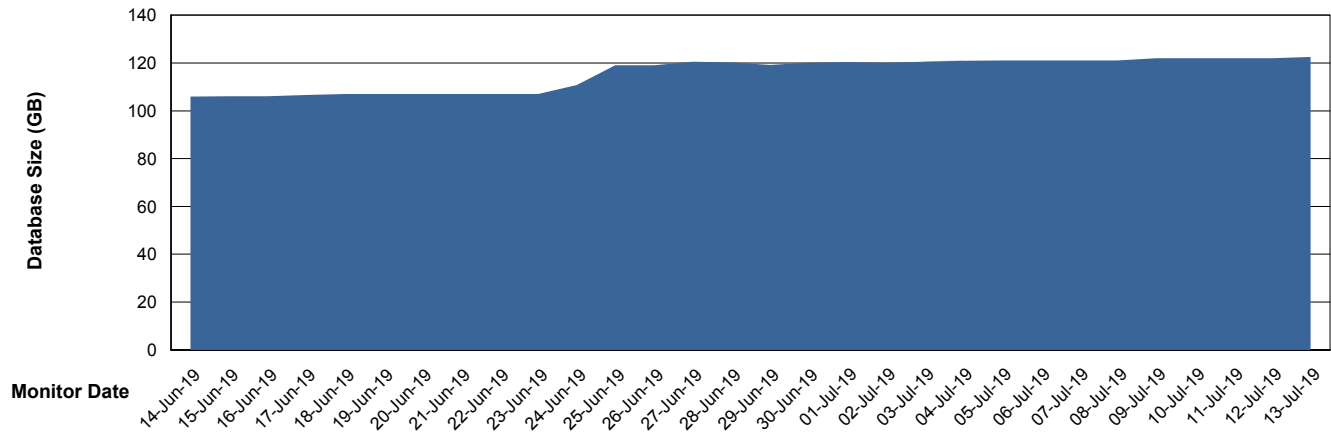

# Weekly SLA Customer Report

Customer BGG\_Production  
Database ID 58

DATABASE SIZE BGGDB\_BI

### Database growth over last month

DATABASE SIZE BGGDB\_Production

### Database growth over last month