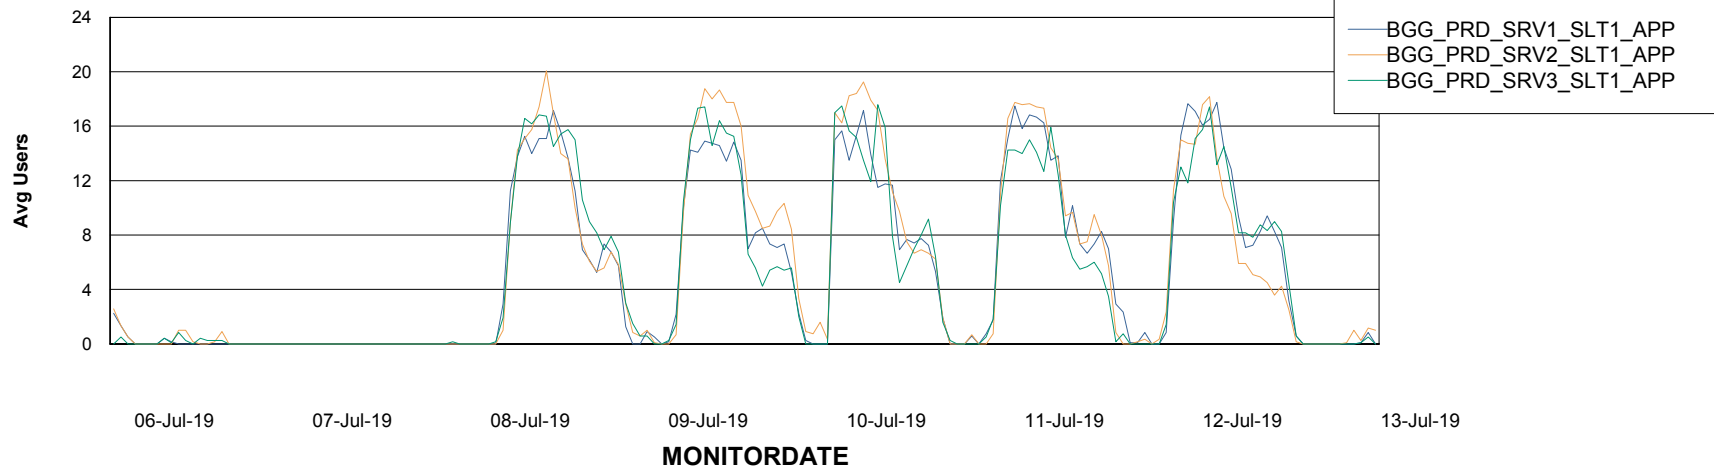

Avg users per day per ABS server