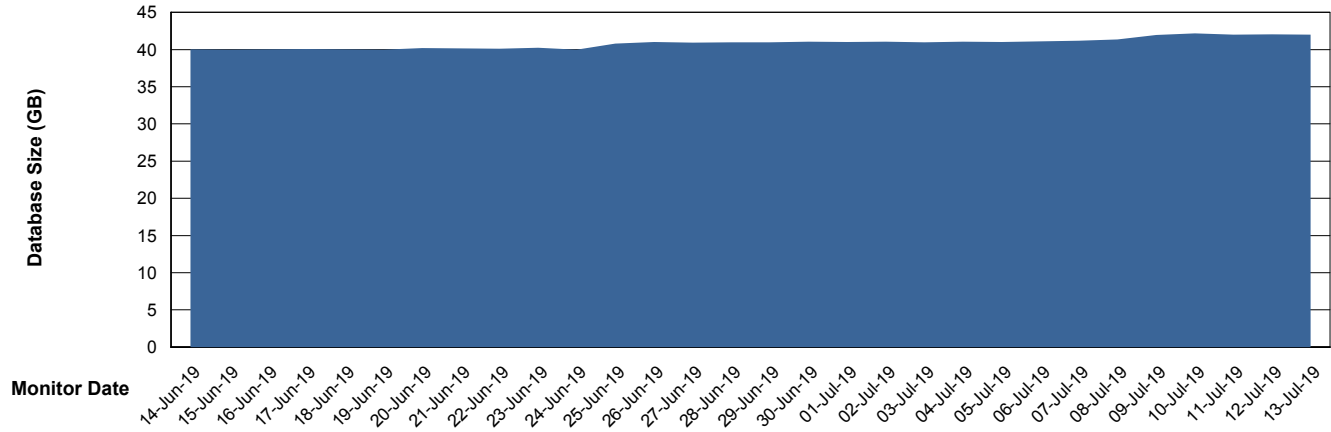

DATABASE SIZE BGGDB_BI

Database growth over last month