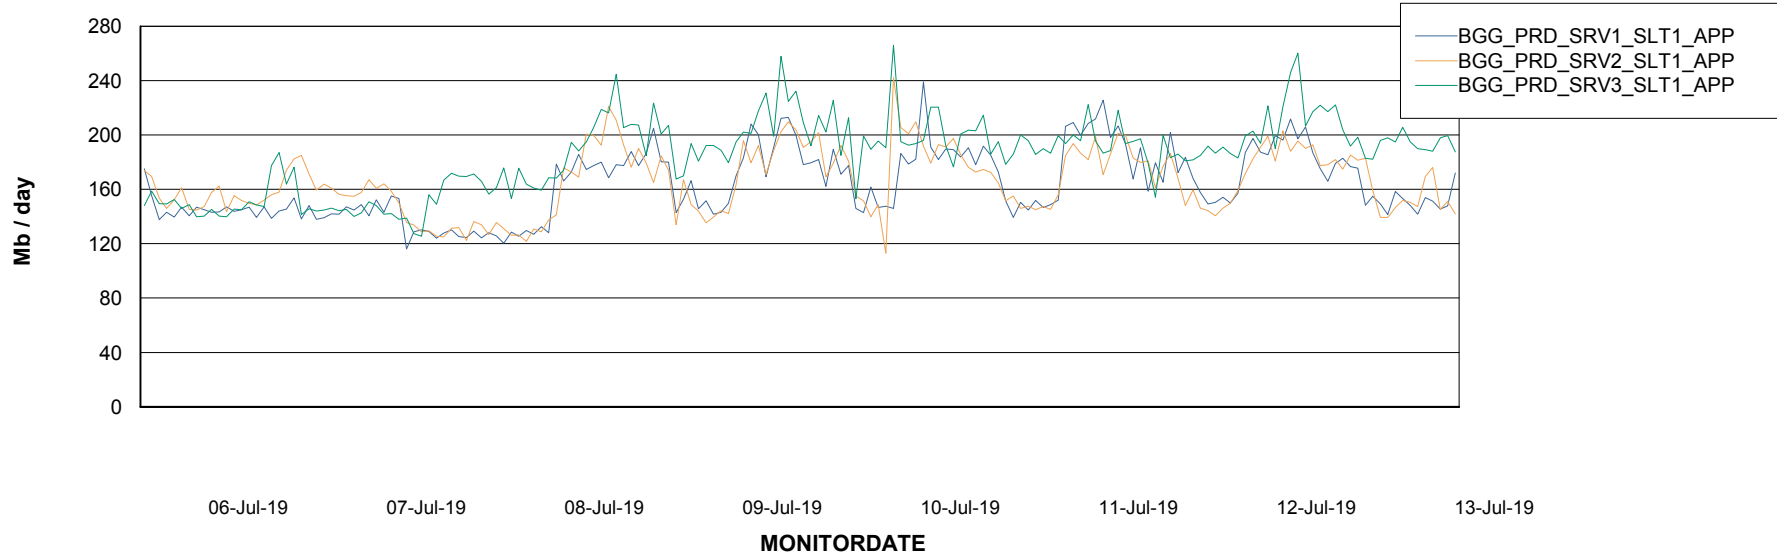

ABSSolute Application Server Services

Avg memory used per ABS Server Service