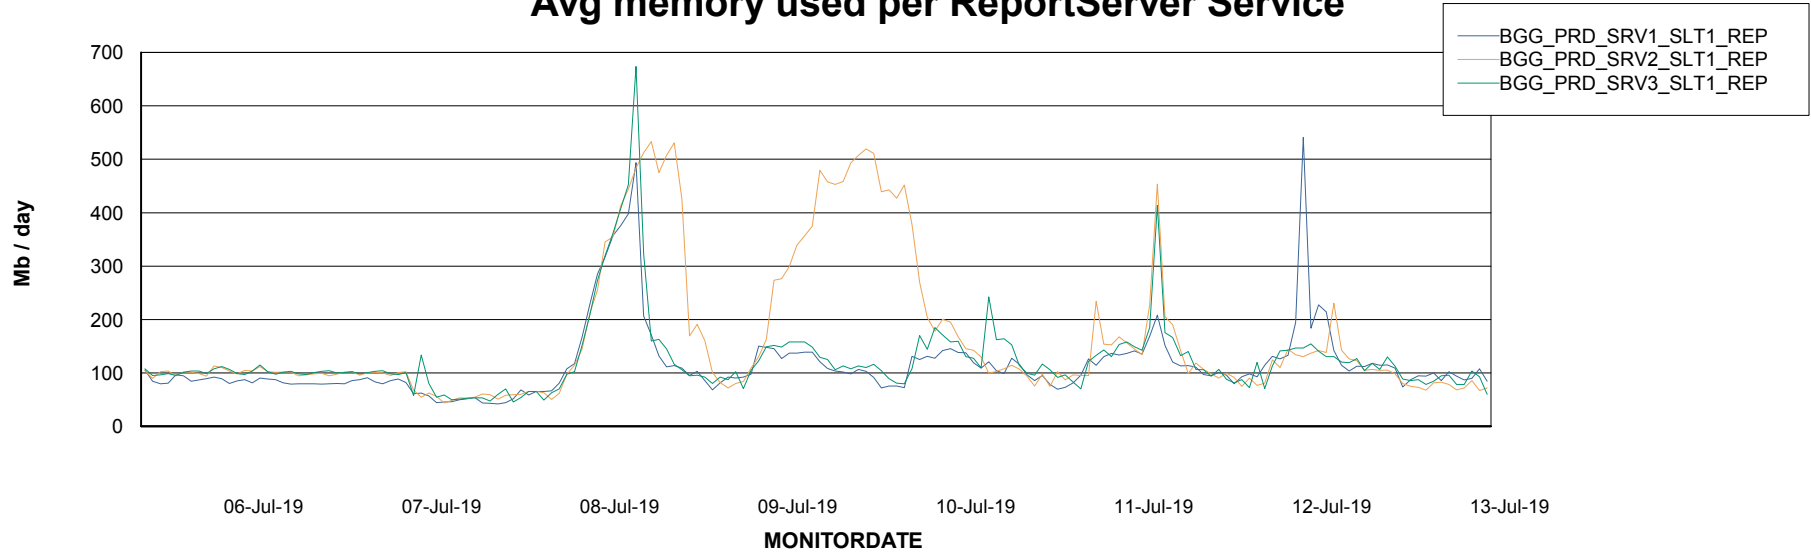

ABSolute Application ReportServer Services

Avg memory used per ReportServer Service