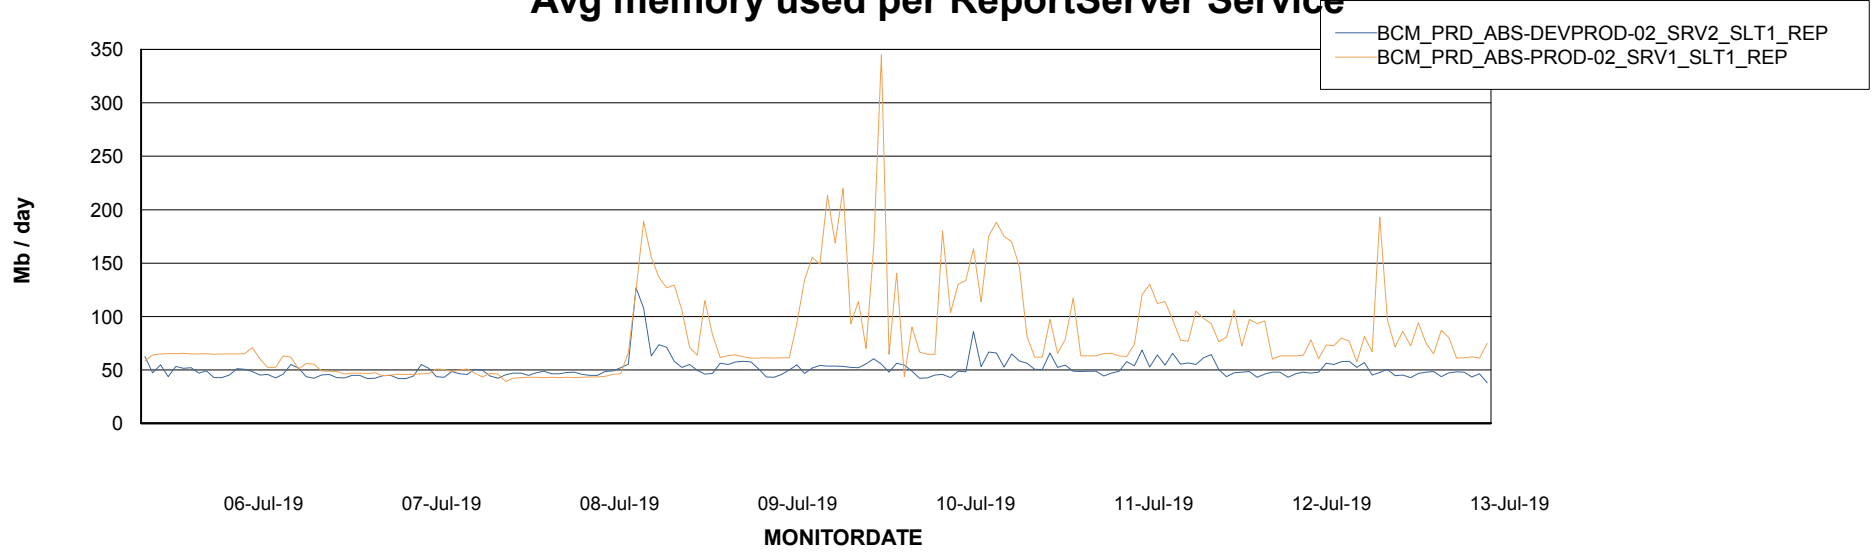

ABSSolute Application ReportServer Services

Avg memory used per ReportServer Service