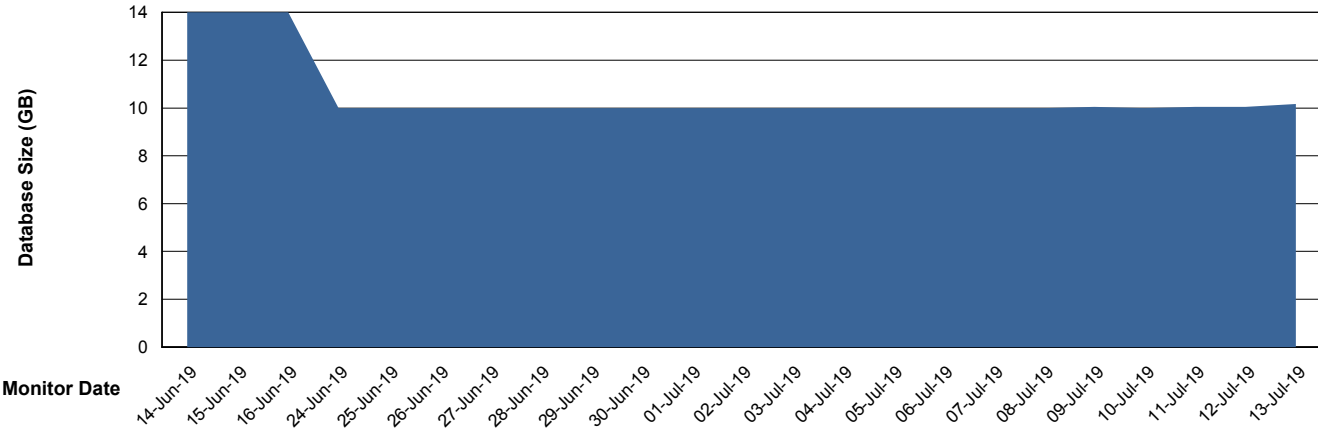

DATABASE SIZE BCMDB_ABS1 Production Database

Database growth over last month

Database Tablespace BCMDB_ABS1 Production Database

Date	Tablespace Name	Filesize (Gb)	Usedsize (Gb)	Percentage free
13-Jul-19	ABSDATA	4	3	25
	INDX	6	5	17
12-Jul-19	ABSDATA	4	3	25
	INDX	6	5	17
11-Jul-19	ABSDATA	4	3	25
	INDX	6	5	17
10-Jul-19	ABSDATA	4	3	25
	INDX	6	5	17
09-Jul-19	ABSDATA	4	3	25
	INDX	6	5	17
08-Jul-19	ABSDATA	4	3	25
	INDX	6	5	17
07-Jul-19	ABSDATA	4	3	25
	INDX	6	5	17