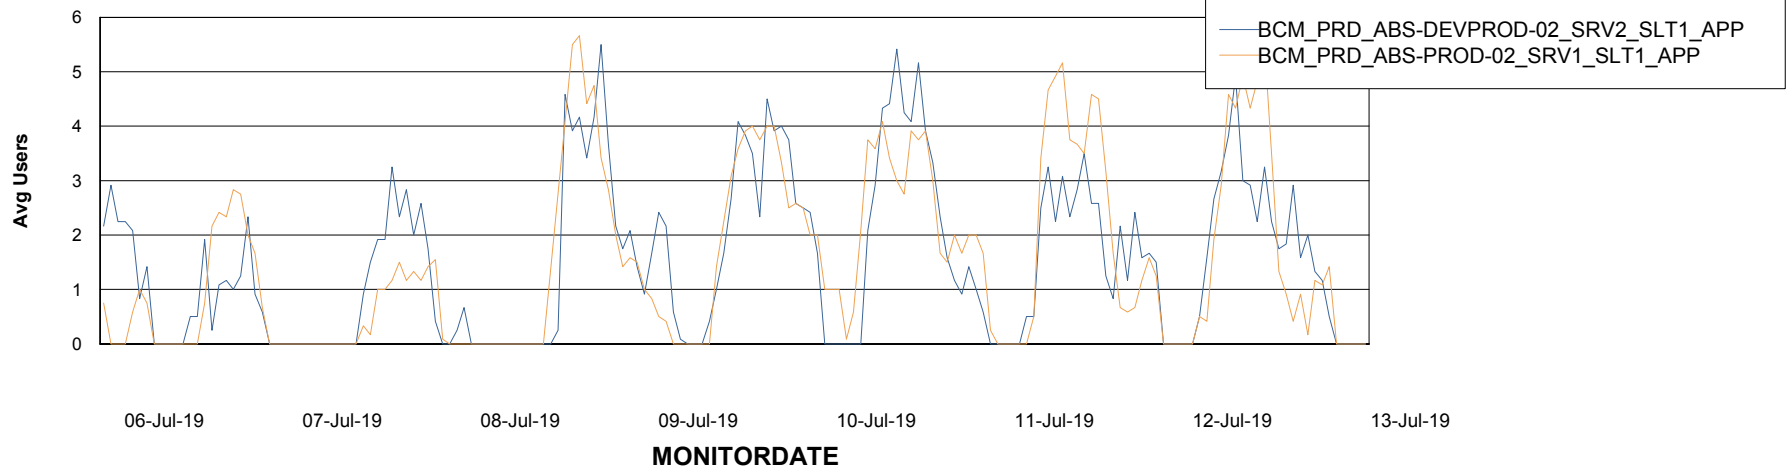

Avg users per day per ABS server