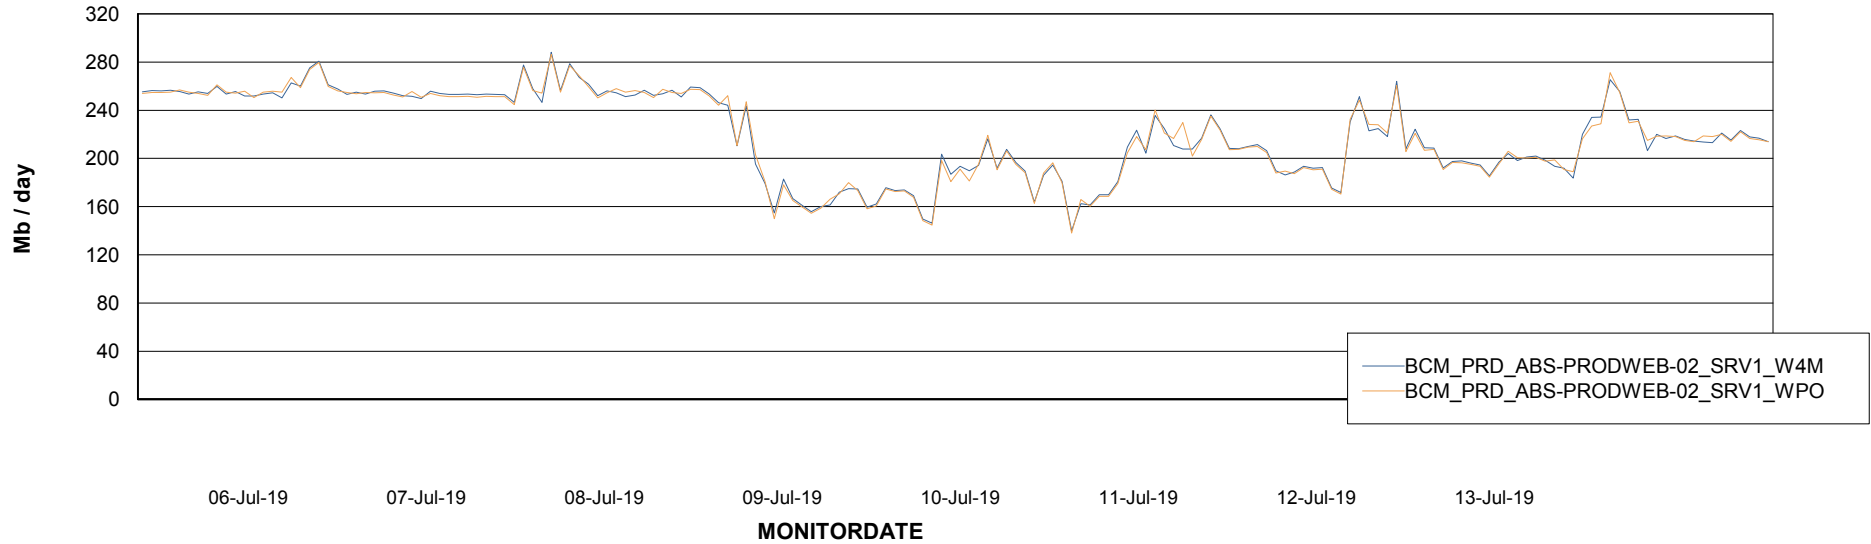

ABSSolute Web Component Services

Avg memory used per ABS Web component