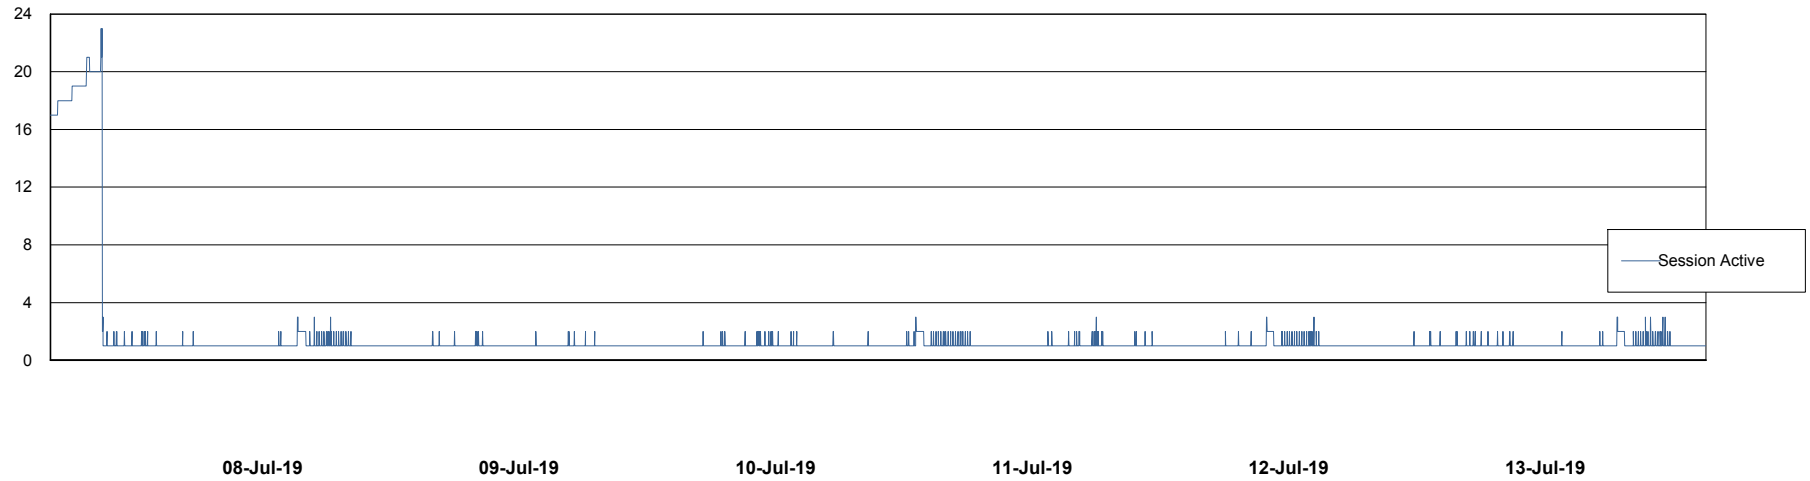

Database Performance BCMDB_ABS1 Production Database