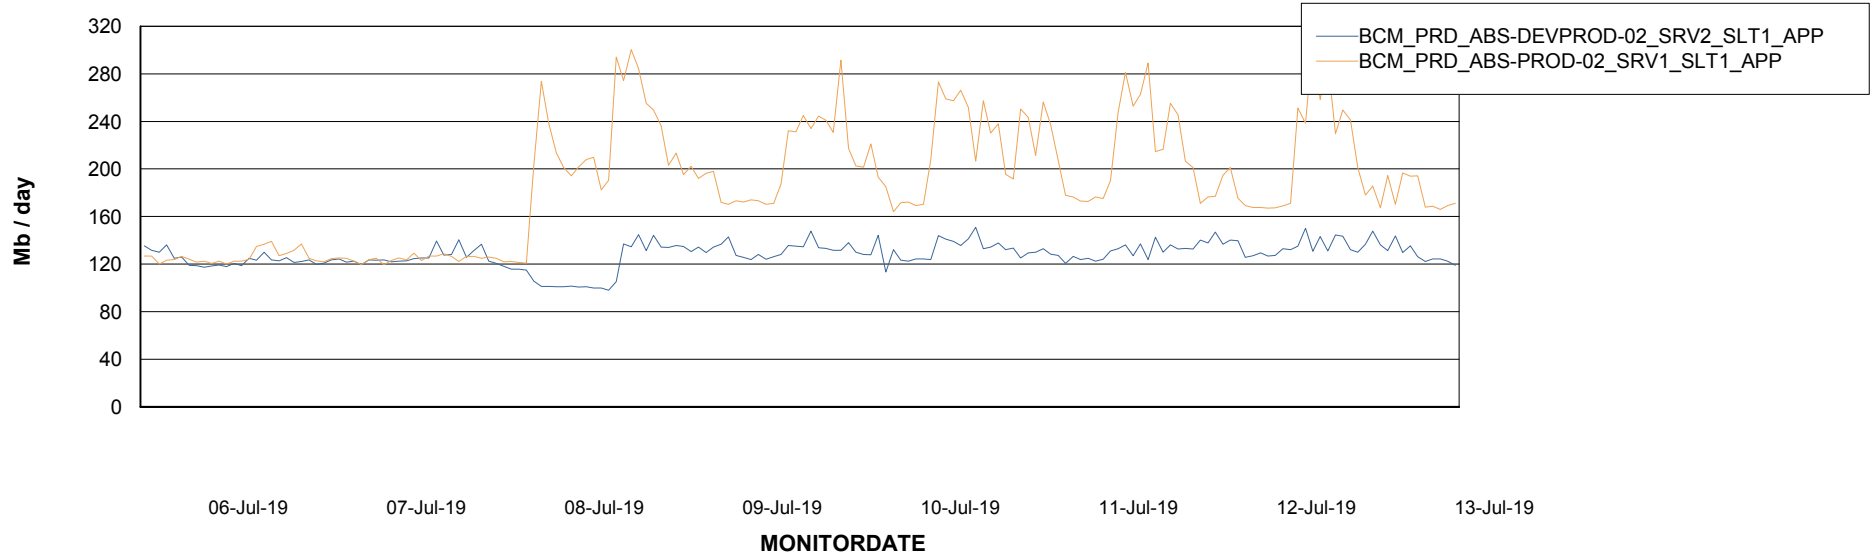

ABSSolute Application Server Services

Avg memory used per ABS Server Service