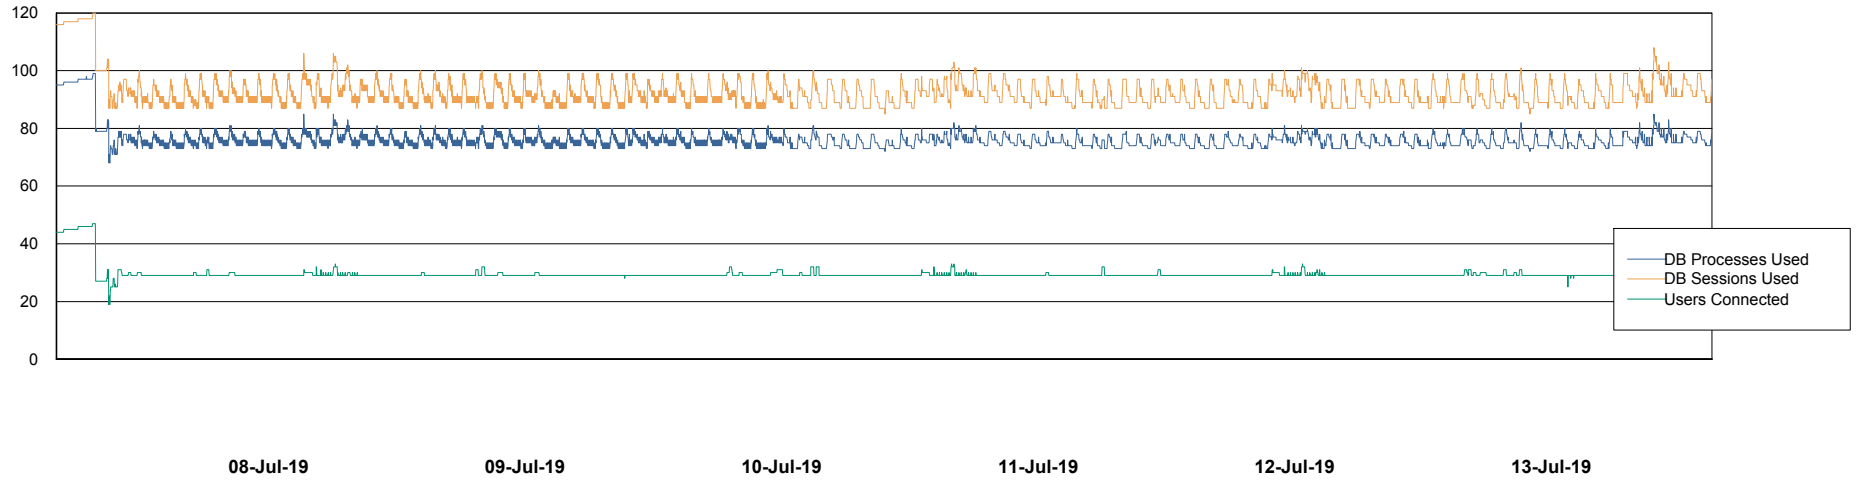

Database Performance BCMDB_ABS1 Production Database