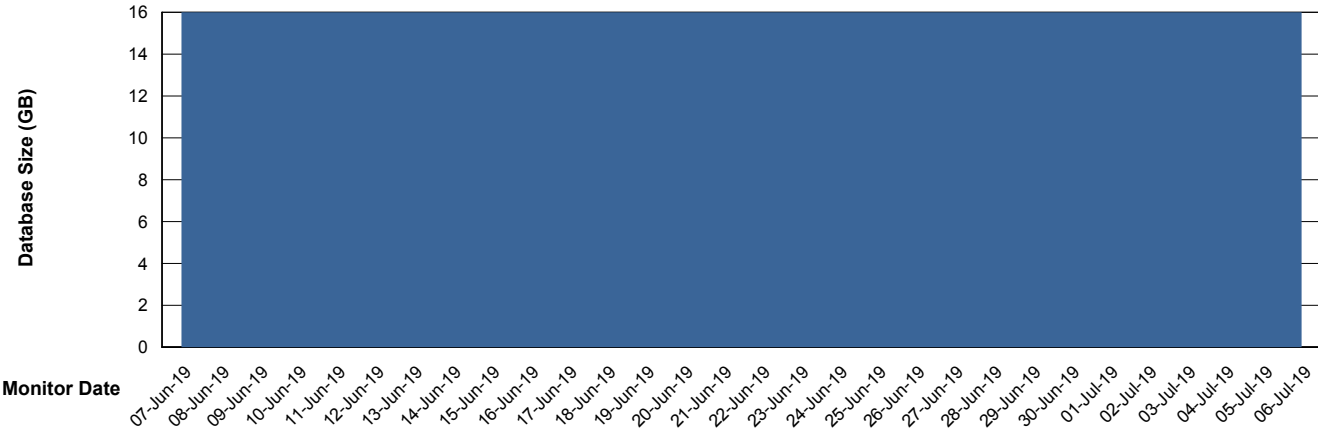

Weekly SLA Customer Report

Customer WBL_Production
Database ID 40

Database Performance WBLDB_Production

Weekly SLA Customer Report

Customer WBL_Production
Database ID 40

Database Performance WBLDB_Standby

Weekly SLA Customer Report

Customer WBL_Production
 Database ID 40

DATABASE SIZE WBLDB_Production

Database growth over last month

Database Tablespace WBLDB_Production

Date	Tablespace Name	Filesize (Gb)	Usedsize (Gb)	Percentage free
06-Jul-19	ABSDATA	9	6	33
	INDX	12	8	33
05-Jul-19	ABSDATA	9	6	33
	INDX	12	8	33
04-Jul-19	ABSDATA	9	6	33
	INDX	12	8	33
03-Jul-19	ABSDATA	9	6	33
	INDX	12	8	33
02-Jul-19	ABSDATA	9	6	33
	INDX	12	8	33
01-Jul-19	ABSDATA	9	6	33
	INDX	12	8	33
30-Jun-19	ABSDATA	9	6	33
	INDX	12	8	33