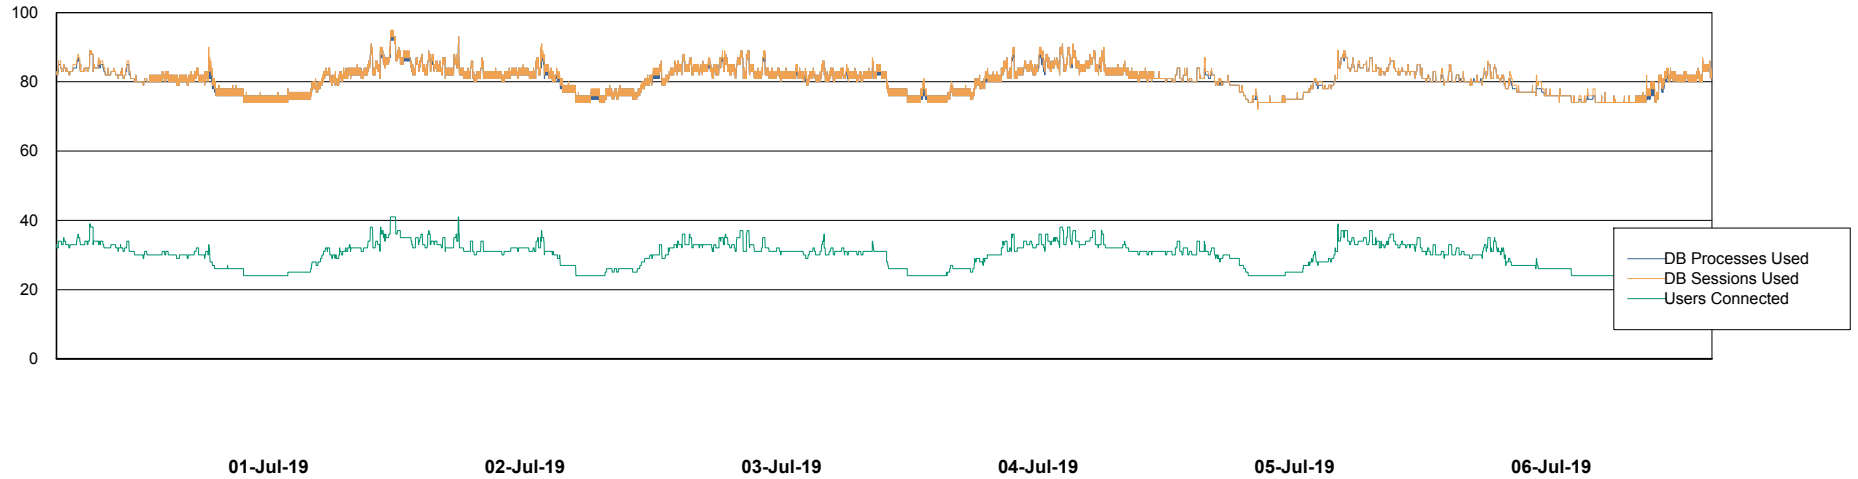

Harddisk Usage WBL_PRD_ORACLE2

	Free disk space on c: (%)	Total disk space on c: (Gb)	Free disk space on d: (%)	Total disk space on d: (Gb)	Free disk space on e: (%)	Total disk space on e: (Gb)	Free disk space on f: (%)	Total disk space on f: (Gb)
06-Jul-19	72	120	87	200	87	200	95	200
05-Jul-19	72	120	87	200	87	200	95	200
04-Jul-19	72	120	87	200	87	200	95	200
03-Jul-19	72	120	87	200	87	200	95	200
02-Jul-19	72	120	87	200	87	200	96	200
01-Jul-19	72	120	87	200	87	200	96	200
30-Jun-19	72	120	87	200	87	200	96	200

Weekly SLA Customer Report

Customer WBL_Production
Database ID 40

Database Performance WBLDB_Production

Weekly SLA Customer Report

Customer WBL_Production
Database ID 40

Database Performance WBLDB_Standby

Weekly SLA Customer Report