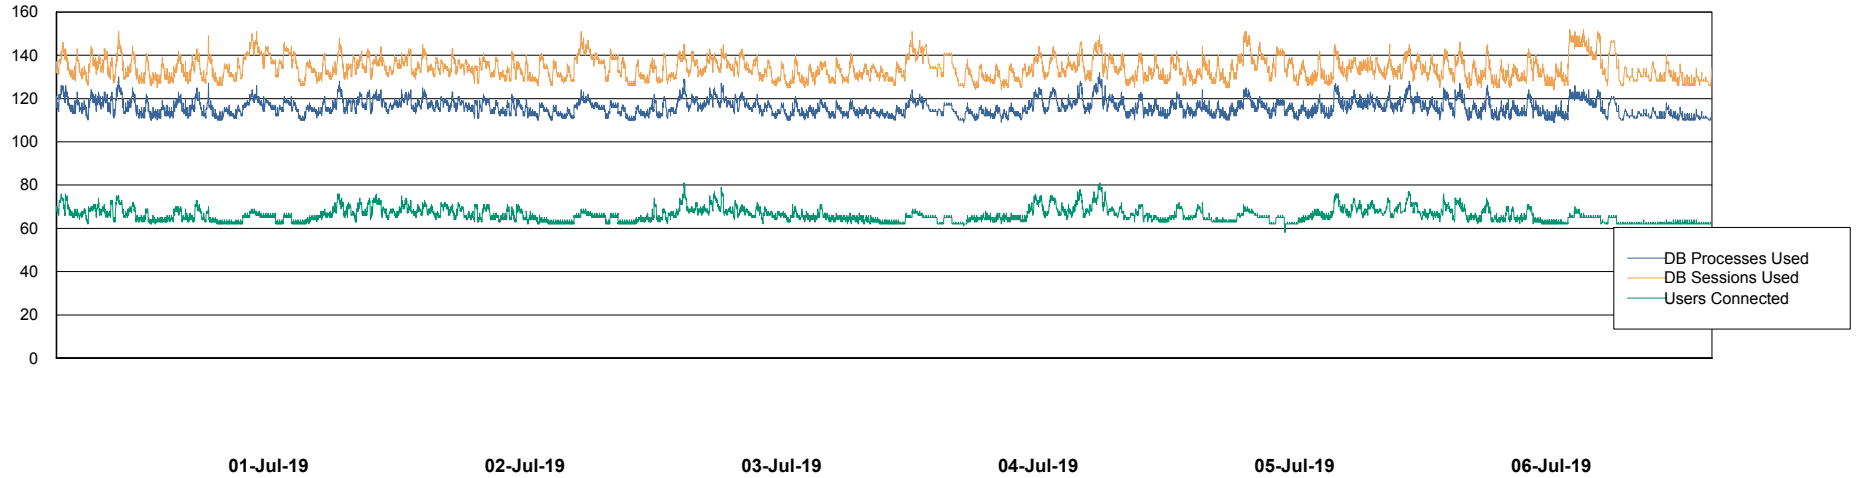

Weekly SLA Customer Report

Customer VOS_Production
Database ID 68

Database Performance VOSBIDB_Production

Weekly SLA Customer Report

Customer VOS_Production
Database ID 68

Database Performance VOSDB_Production

Weekly SLA Customer Report

Customer VOS_Production
Database ID 68

Database Performance VOSDB_Standby

Weekly SLA Customer Report

Customer VOS_Production
Database ID 68

DATABASE SIZE VOSBIDB_Production

Database growth over last month