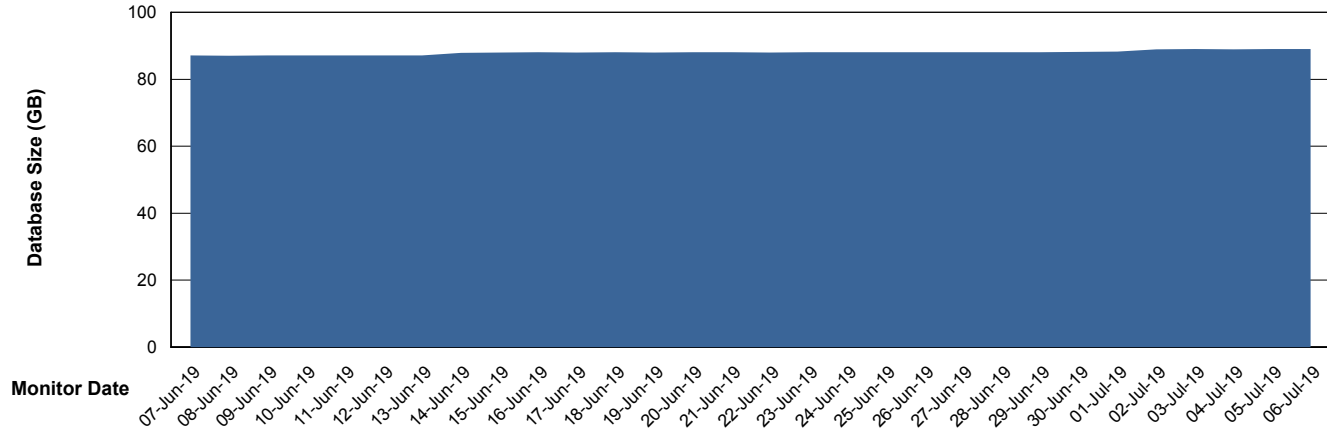

Weekly SLA Customer Report

Customer VOS_Production
Database ID 68

Database Performance VOSDB_Standby

Weekly SLA Customer Report

Customer VOS_Production
Database ID 68

DATABASE SIZE VOSBIDB_Production

Database growth over last month

DATABASE SIZE VOSDB_Production

Database growth over last month

Weekly SLA Customer Report

Customer VOS_Production
 Database ID 68

Database Tablespace VOSBIDB_Production

Date	Tablespace Name	Filesize (Gb)	Usedsize (Gb)	Percentage free
06-Jul-19	ABSDATA	40	35	13
	INDX	60	50	17
05-Jul-19	ABSDATA	40	35	13
	INDX	60	50	17
04-Jul-19	ABSDATA	40	35	13
	INDX	60	50	17
03-Jul-19	ABSDATA	40	34	15
	INDX	60	50	17
02-Jul-19	ABSDATA	40	34	15
	INDX	60	50	17
01-Jul-19	ABSDATA	40	34	15
	INDX	60	50	17
30-Jun-19	ABSDATA	40	34	15
	INDX	60	50	17