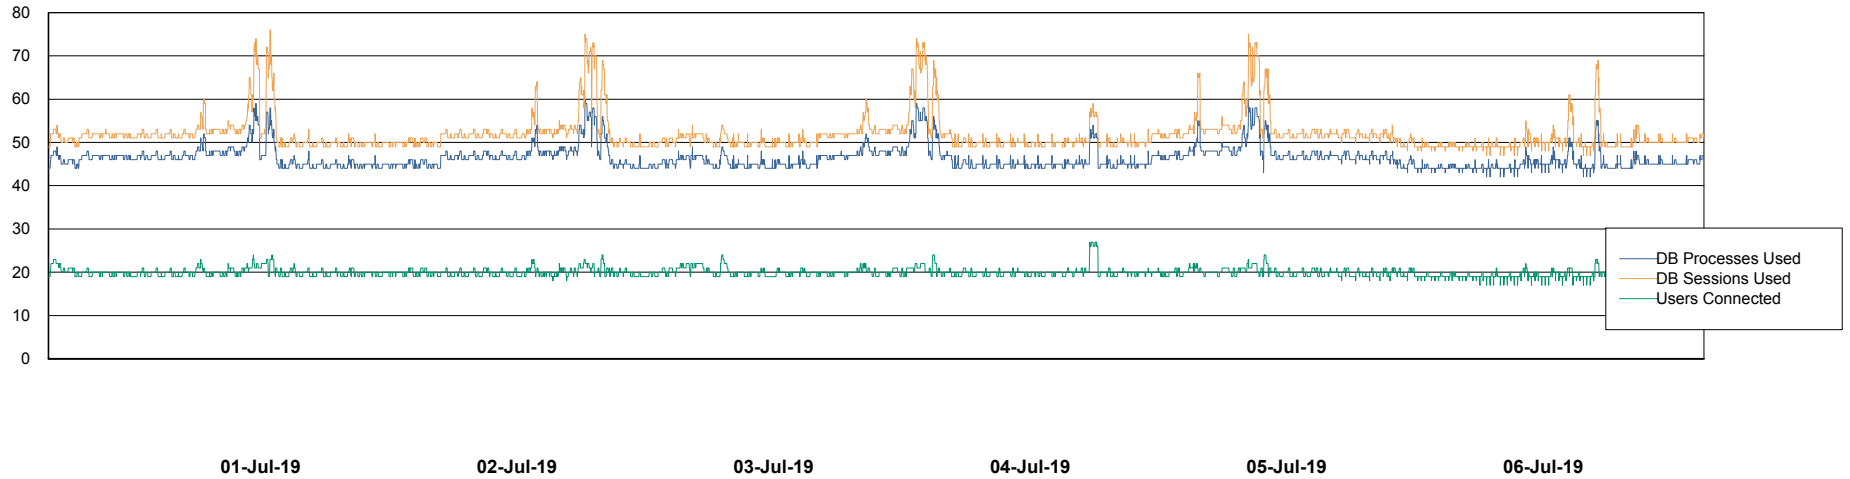

Database Performance VOSBIDB_Production