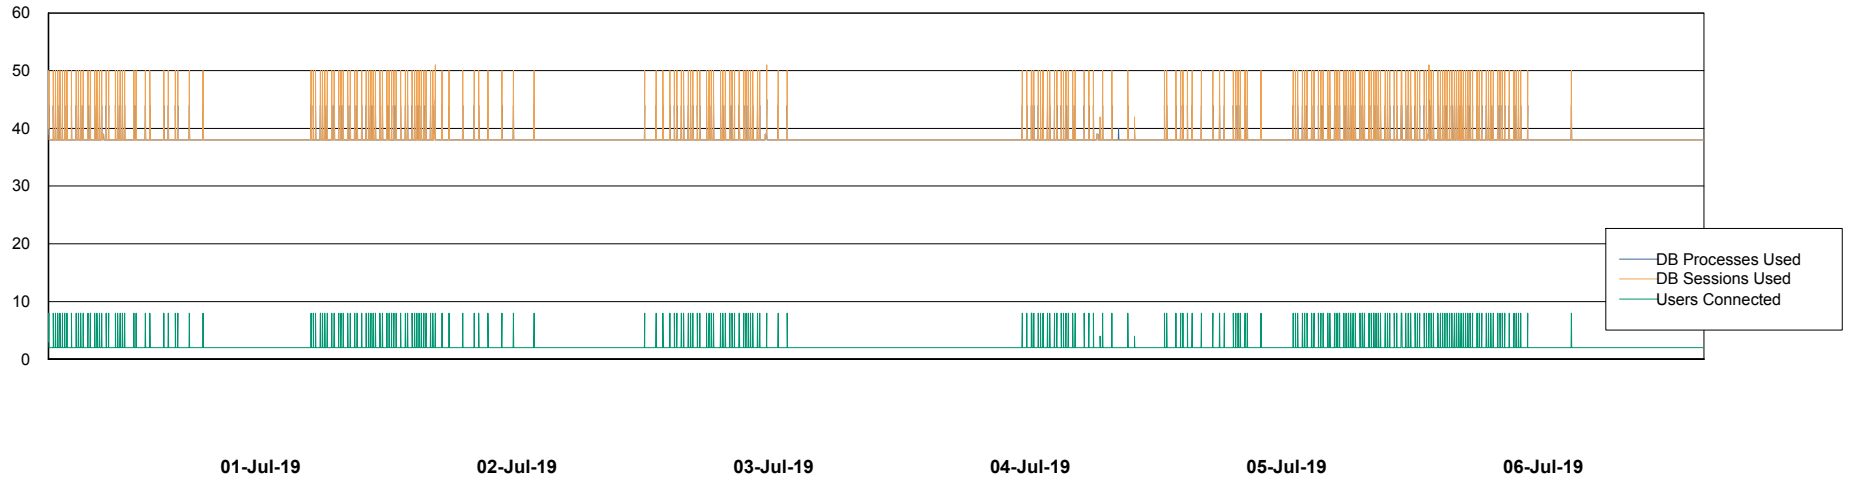

Weekly SLA Customer Report

Customer VOS_Production
Database ID 68

Database Performance VOSBIDB_Production

Weekly SLA Customer Report

Customer VOS_Production
Database ID 68

Database Performance VOSDB_Production

Weekly SLA Customer Report

Customer VOS_Production
Database ID 68

Database Performance VOSDB_Standby

Weekly SLA Customer Report

Customer VOS_Production
Database ID 68

DATABASE SIZE VOSBIDB_Production

Database growth over last month