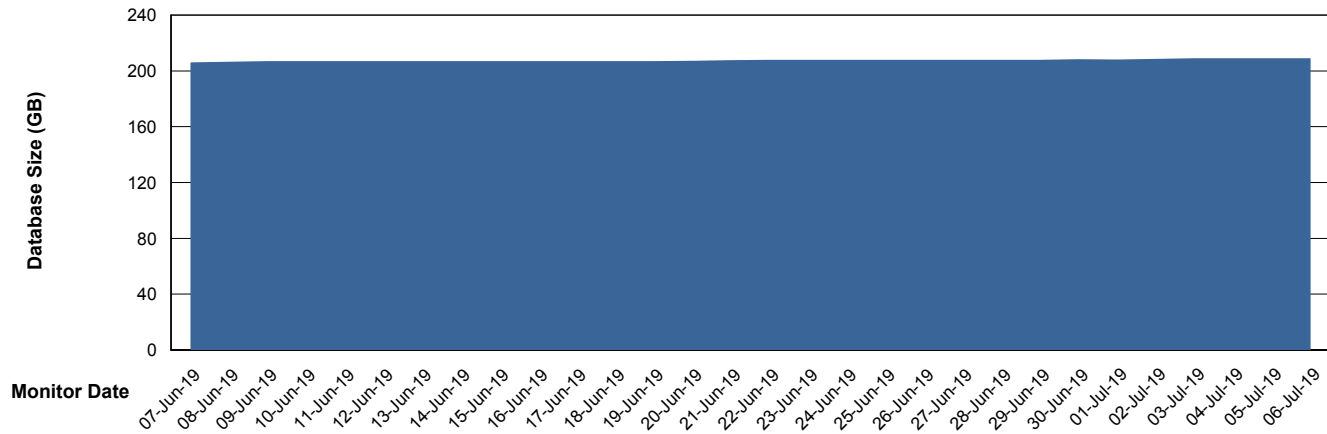

Weekly SLA Customer Report

Customer VOS_Production
Database ID 68

Database Performance VOSDB_Standby

Weekly SLA Customer Report

Customer VOS_Production
Database ID 68

DATABASE SIZE VOSBIDB_Production

Database growth over last month

DATABASE SIZE VOSDB_Production

Database growth over last month

Weekly SLA Customer Report

Customer VOS_Production
 Database ID 68

Database Tablespace VOSBIDB_Production

Date	Tablespace Name	Filesize (Gb)	Usedsize (Gb)	Percentage free
06-Jul-19	ABSDATA	40	35	13
	INDX	60	50	17
05-Jul-19	ABSDATA	40	35	13
	INDX	60	50	17
04-Jul-19	ABSDATA	40	35	13
	INDX	60	50	17
03-Jul-19	ABSDATA	40	34	15
	INDX	60	50	17
02-Jul-19	ABSDATA	40	34	15
	INDX	60	50	17
01-Jul-19	ABSDATA	40	34	15
	INDX	60	50	17
30-Jun-19	ABSDATA	40	34	15
	INDX	60	50	17