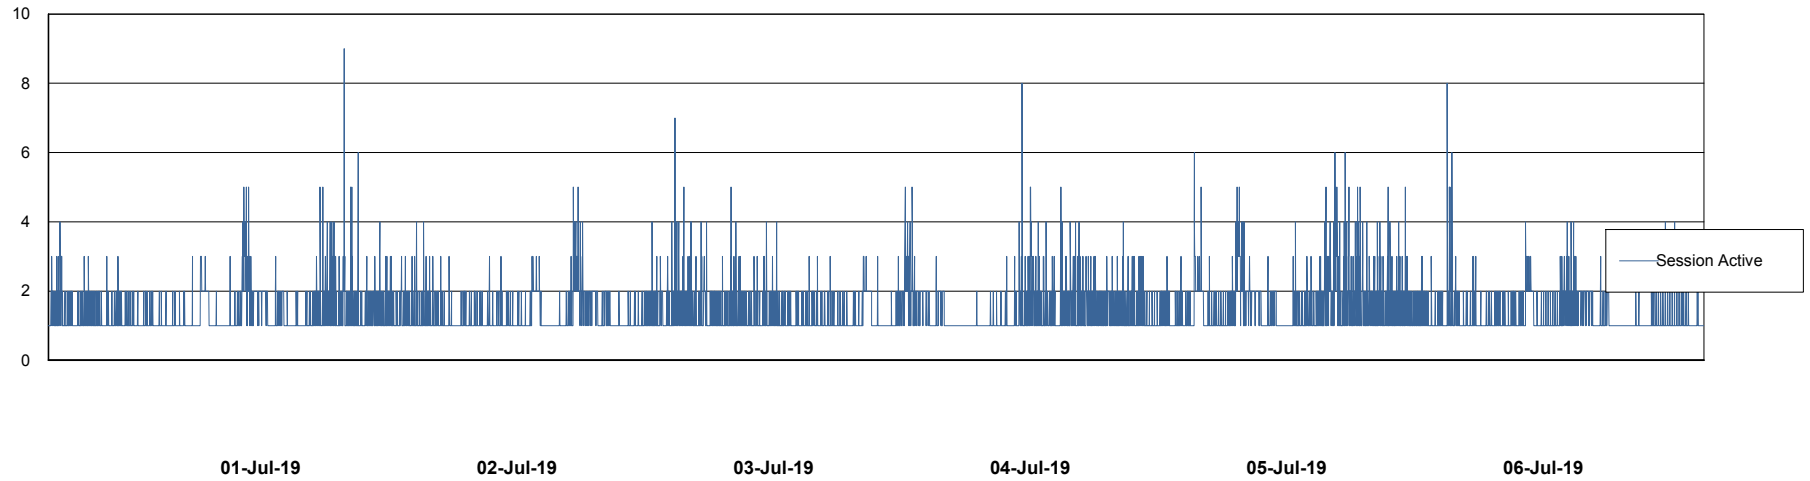

Weekly SLA Customer Report

Customer VOS_Production
Database ID 68

Database Performance VOSBIDB_Production

Weekly SLA Customer Report

Customer VOS_Production
Database ID 68

Database Performance VOSDB_Production

Weekly SLA Customer Report

Customer VOS_Production
Database ID 68

Database Performance VOSDB_Standby

Weekly SLA Customer Report

Customer VOS_Production
Database ID 68

DATABASE SIZE VOSBIDB_Production

Database growth over last month