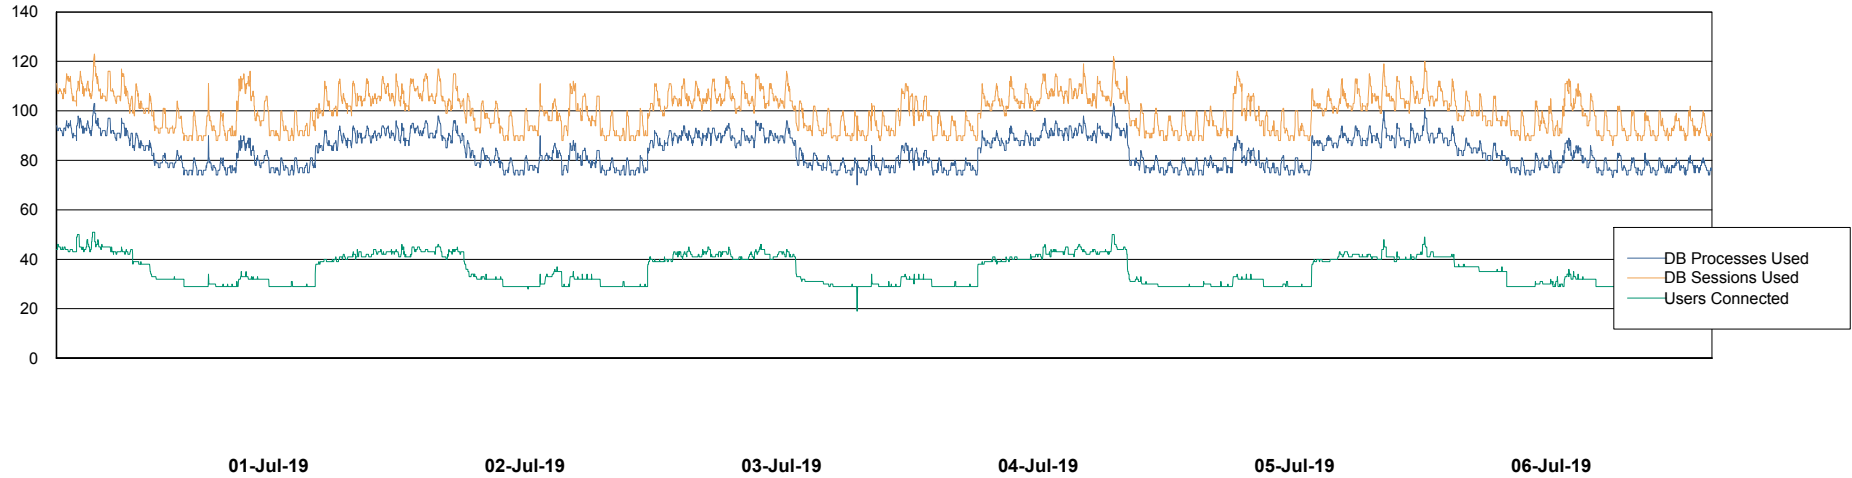

Weekly SLA Customer Report

Customer VEN_Production
Database ID 35

Harddisk Usage VEN_PRD_DB_BI

	Free disk space on c: (%)	Total disk space on c: (Gb)	Free disk space on d: (%)	Total disk space on d: (Gb)
06-Jul-19	52	102	61	601
05-Jul-19	52	102	61	601
04-Jul-19	52	102	61	601
03-Jul-19	52	102	61	601
02-Jul-19	52	102	61	601
01-Jul-19	52	102	61	601
30-Jun-19	52	102	61	601

Weekly SLA Customer Report

Customer VEN_Production
Database ID 35

Database Performance ABSVEN06 Primary DB 2019

Weekly SLA Customer Report

Customer VEN_Production
Database ID 35

Database Performance ABSVEN07 Standby DB 2019