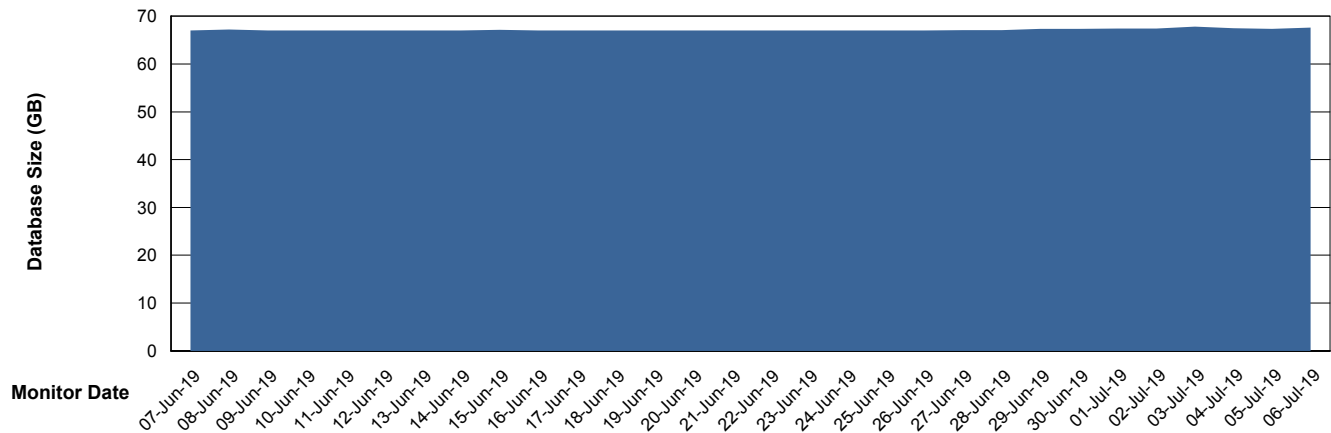

Weekly SLA Customer Report

Customer VEN_Production
Database ID 35

Database Performance VENDB_BI

Weekly SLA Customer Report

Customer VEN_Production
Database ID 35

DATABASE SIZE ABSVEN06 Primary DB 2019

Database growth over last month

DATABASE SIZE VENDB_BI

Database growth over last month

Weekly SLA Customer Report

Customer VEN_Production
Database ID 35

Database Tablespace ABSVEN06 Primary DB 2019

Date	Tablespace Name	Filesize (Gb)	Usedsize (Gb)	Percentage free
06-Jul-19	ABSDATA	108	89	18
	INDX	112	93	17
05-Jul-19	ABSDATA	108	88	19
	INDX	112	93	17
04-Jul-19	ABSDATA	108	88	19
	INDX	112	93	17
03-Jul-19	ABSDATA	108	88	19
	INDX	112	93	17
02-Jul-19	ABSDATA	108	88	19
	INDX	112	93	17
01-Jul-19	ABSDATA	108	88	19
	INDX	112	93	17
30-Jun-19	ABSDATA	108	88	19
	INDX	112	93	17