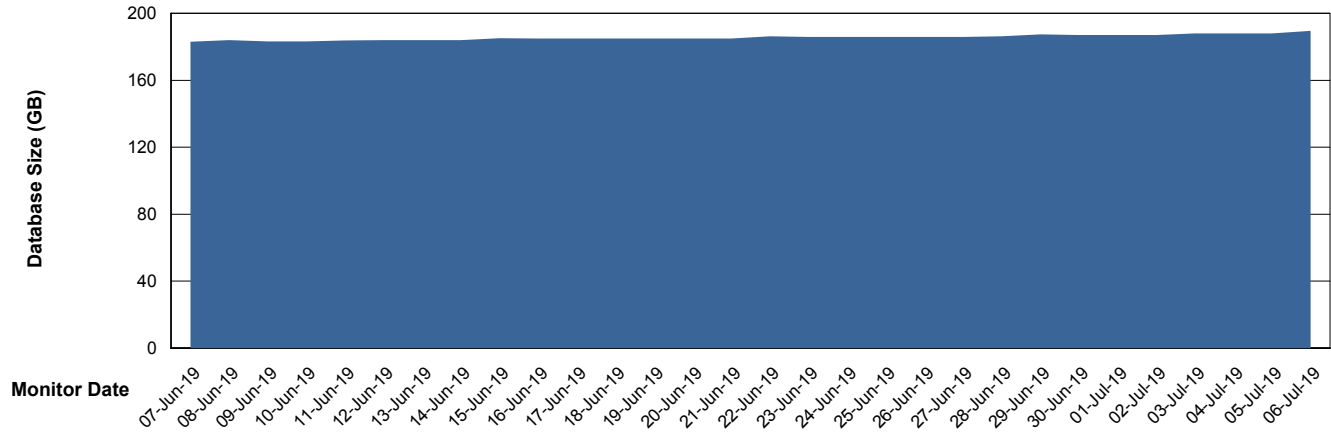

Weekly SLA Customer Report

Customer VEN_Production
Database ID 35

Database Performance VENDB_BI

Weekly SLA Customer Report

Customer VEN_Production
Database ID 35

DATABASE SIZE ABSVEN06 Primary DB 2019

Database growth over last month

DATABASE SIZE VENDB_BI

Database growth over last month

Weekly SLA Customer Report

Customer VEN_Production
Database ID 35

Database Tablespace ABSVEN06 Primary DB 2019

Date	Tablespace Name	Filesize (Gb)	Usedsize (Gb)	Percentage free
06-Jul-19	ABSDATA	108	89	18
	INDX	112	93	17
05-Jul-19	ABSDATA	108	88	19
	INDX	112	93	17
04-Jul-19	ABSDATA	108	88	19
	INDX	112	93	17
03-Jul-19	ABSDATA	108	88	19
	INDX	112	93	17
02-Jul-19	ABSDATA	108	88	19
	INDX	112	93	17
01-Jul-19	ABSDATA	108	88	19
	INDX	112	93	17
30-Jun-19	ABSDATA	108	88	19
	INDX	112	93	17