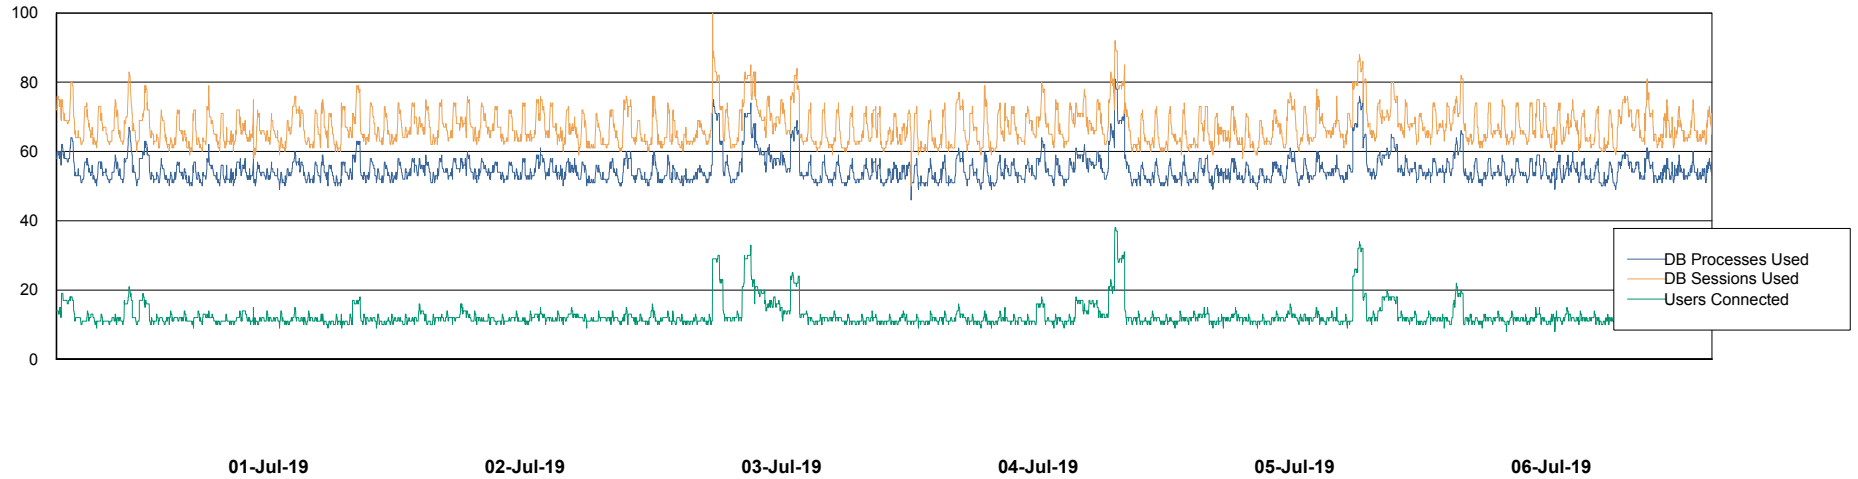

Database Performance VENDB_BI