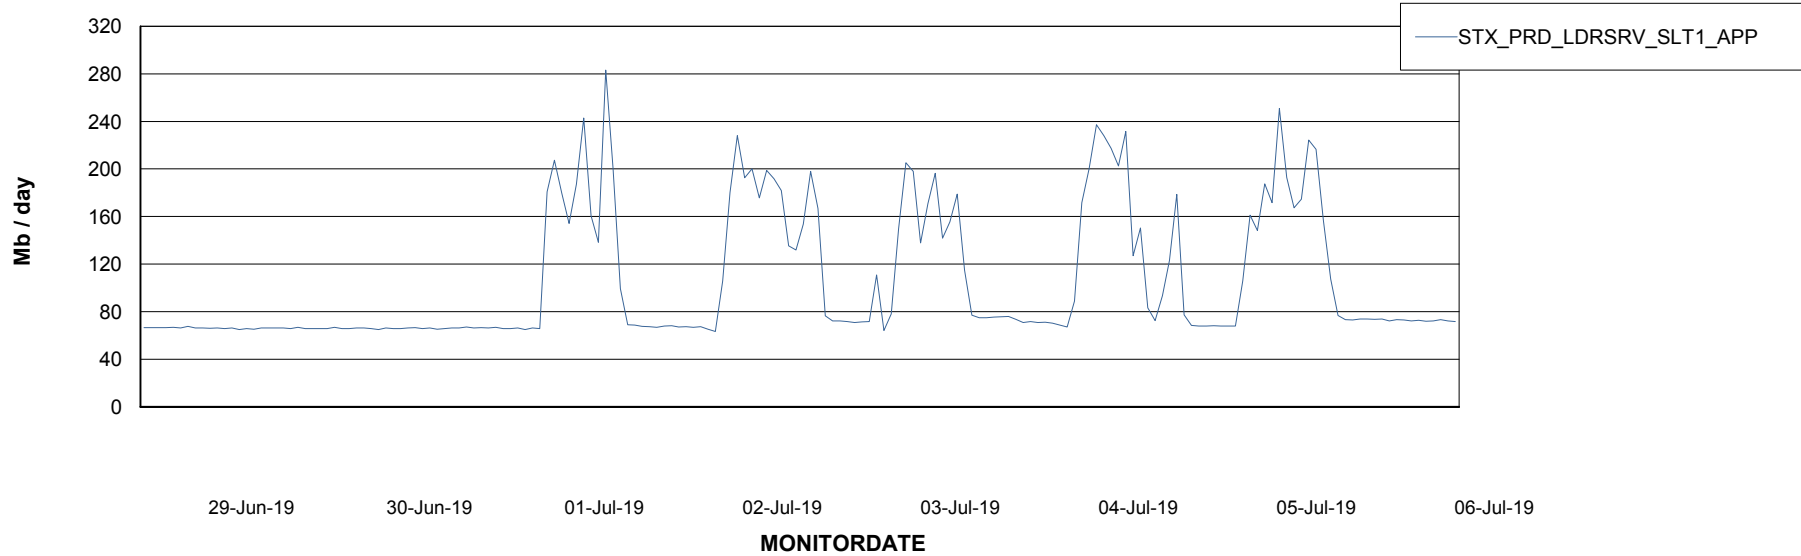

ABSSolute Application Server Services

Avg memory used per ABS Server Service