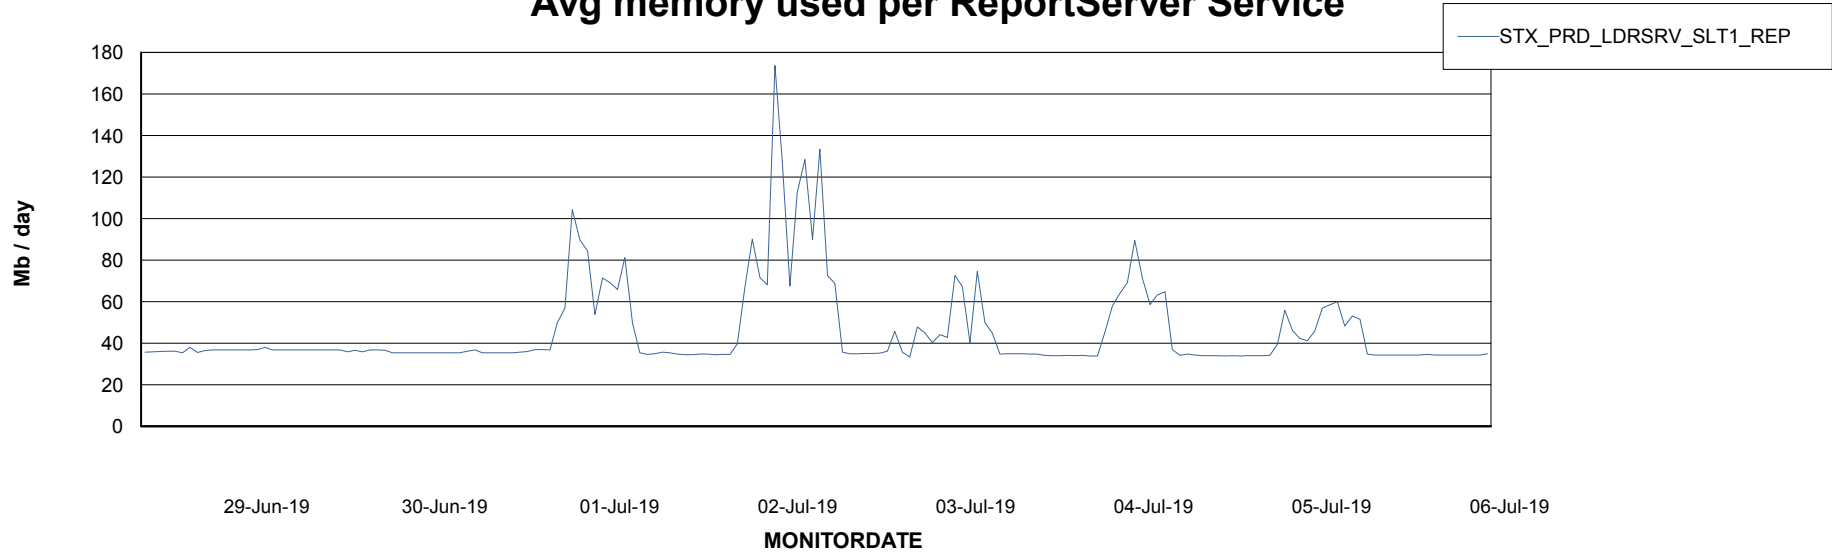

ABSSolute Application ReportServer Services

Avg memory used per ReportServer Service