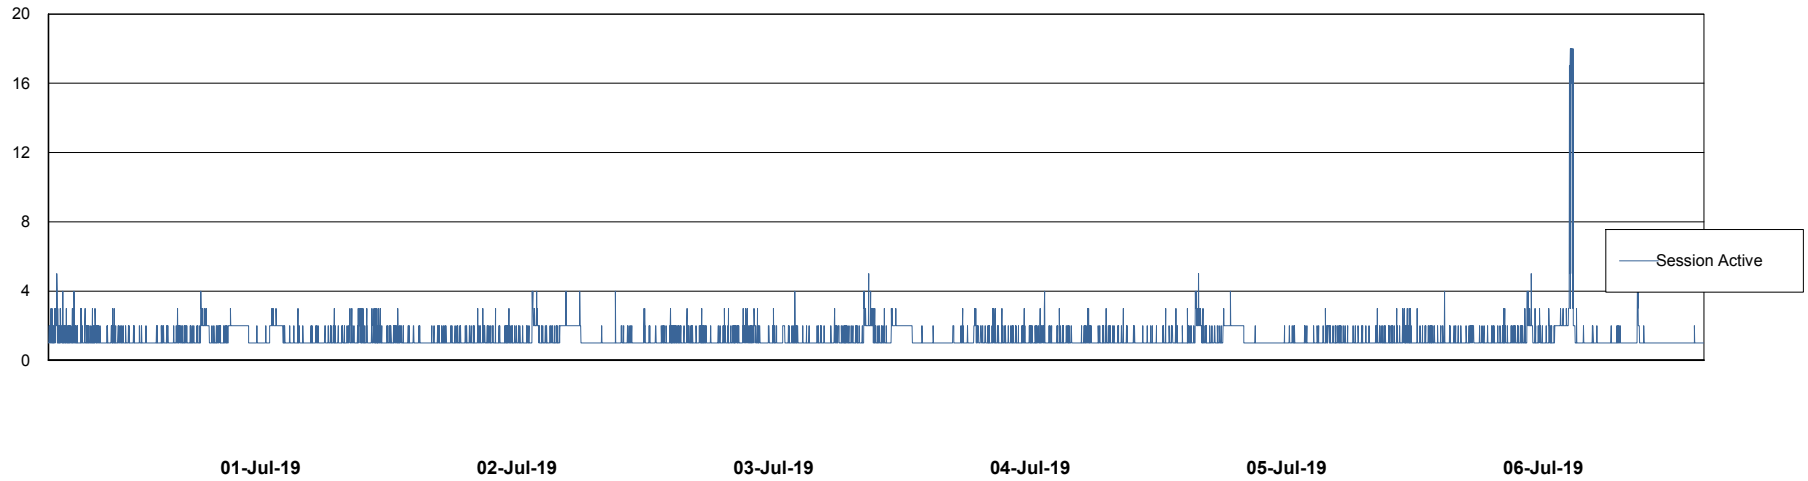

Weekly SLA Customer Report

Customer STK_Production
Database ID 82

Harddisk Usage STK_STAABSDB2 Standby DB Server

	Free disk space on c: (%)	Total disk space on c: (Gb)	Free disk space on d: (%)	Total disk space on d: (Gb)	Free disk space on e: (%)	Total disk space on e: (Gb)
06-Jul-19	72	99	48	350	28	1,000
05-Jul-19	72	99	48	350	28	1,000
04-Jul-19	72	99	48	350	28	1,000
03-Jul-19	72	99	47	350	28	1,000
02-Jul-19	72	99	47	350	28	1,000
01-Jul-19	72	99	48	350	28	1,000
30-Jun-19	72	99	48	350	28	1,000

Weekly SLA Customer Report

Customer STK_Production
Database ID 82

Database Performance STKDB_ABS1 Production Database

Weekly SLA Customer Report

Customer STK_Production
Database ID 82

Database Performance STKDB_ABS1SB Standby Database