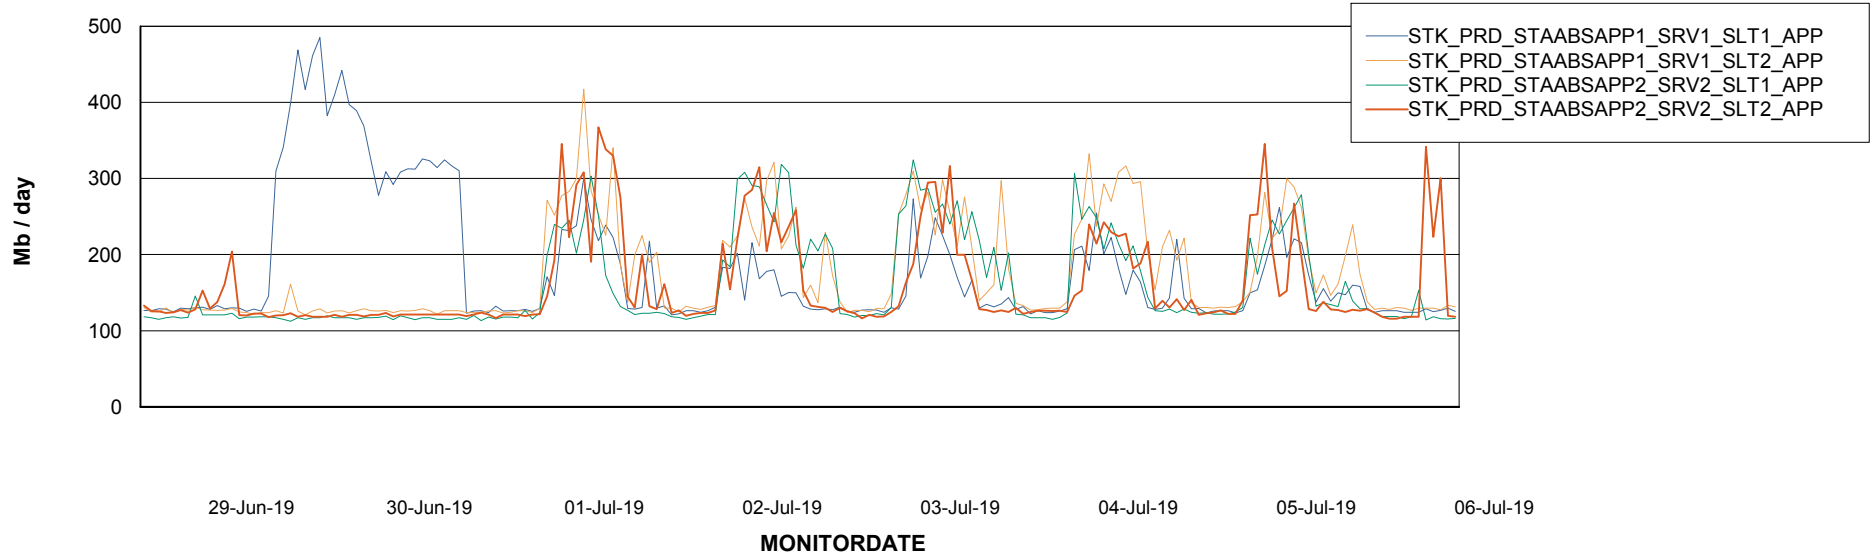

Weekly SLA Customer Report

Customer STK_Production
Database ID 82

Database Performance STKDB_ABS1 Production Database

Weekly SLA Customer Report

Customer STK_Production
Database ID 82

Database Performance STKDB_ABS1SB Standby Database

Weekly SLA Customer Report

Customer STK_Production
 Database ID 82

DATABASE SIZE STKDB_ABS1 Production Database

Database growth over last month

Database Tablespace STKDB_ABS1 Production Database

Date	Tablespace Name	Filesize (Gb)	Usedsize (Gb)	Percentage free
06-Jul-19	ABSDATA	177	107	40
	INDX	162	134	17
05-Jul-19	ABSDATA	177	107	40
	INDX	162	134	17
04-Jul-19	ABSDATA	177	107	40
	INDX	162	134	17
03-Jul-19	ABSDATA	177	107	40
	INDX	162	134	17
02-Jul-19	ABSDATA	177	107	40
	INDX	162	134	17
01-Jul-19	ABSDATA	177	107	40
	INDX	162	133	18
30-Jun-19	ABSDATA	177	107	40
	INDX	162	133	18

Weekly SLA Customer Report

Customer STK_Production
Database ID 82

ABSSolute Application Server Services

Avg memory used per ABS Server Service

Avg users per day per ABS server

Weekly SLA Customer Report

Customer STK_Production
Database ID 82