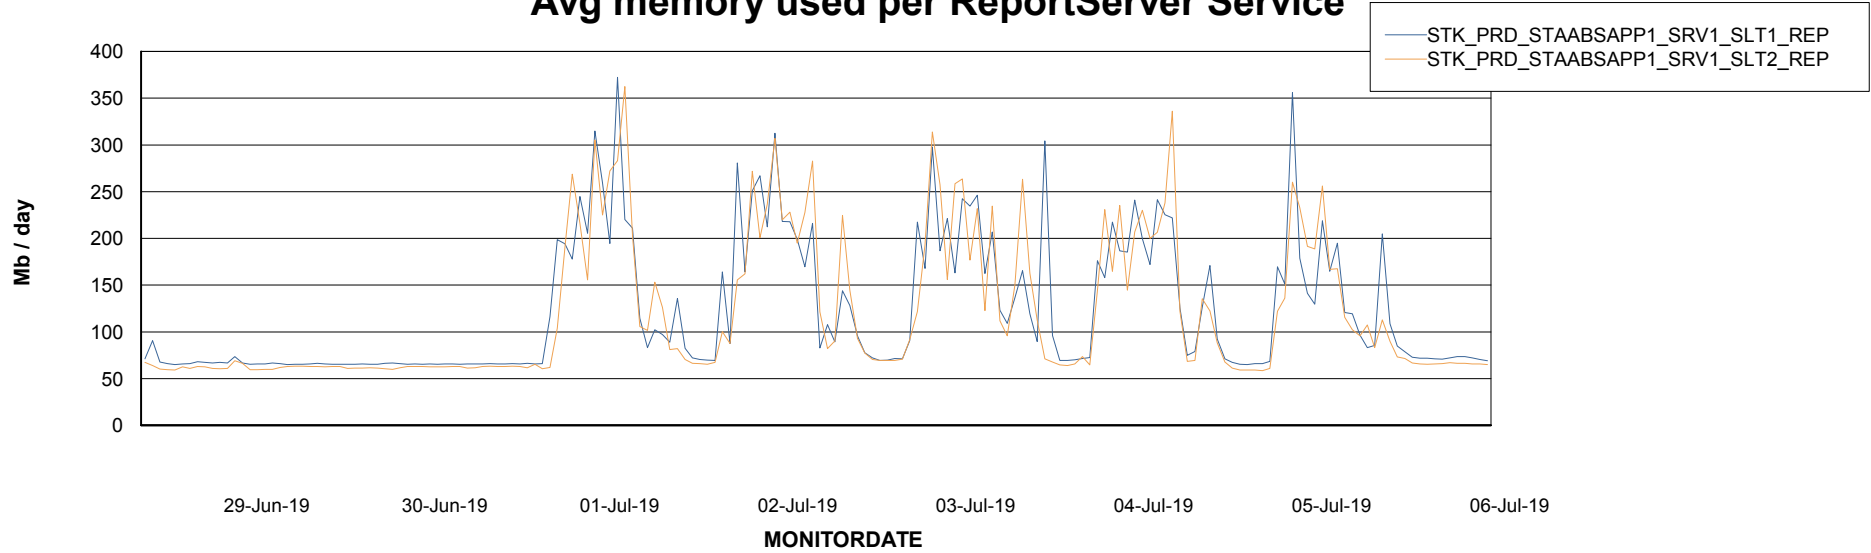

ABSSolute Application ReportServer Services

Avg memory used per ReportServer Service