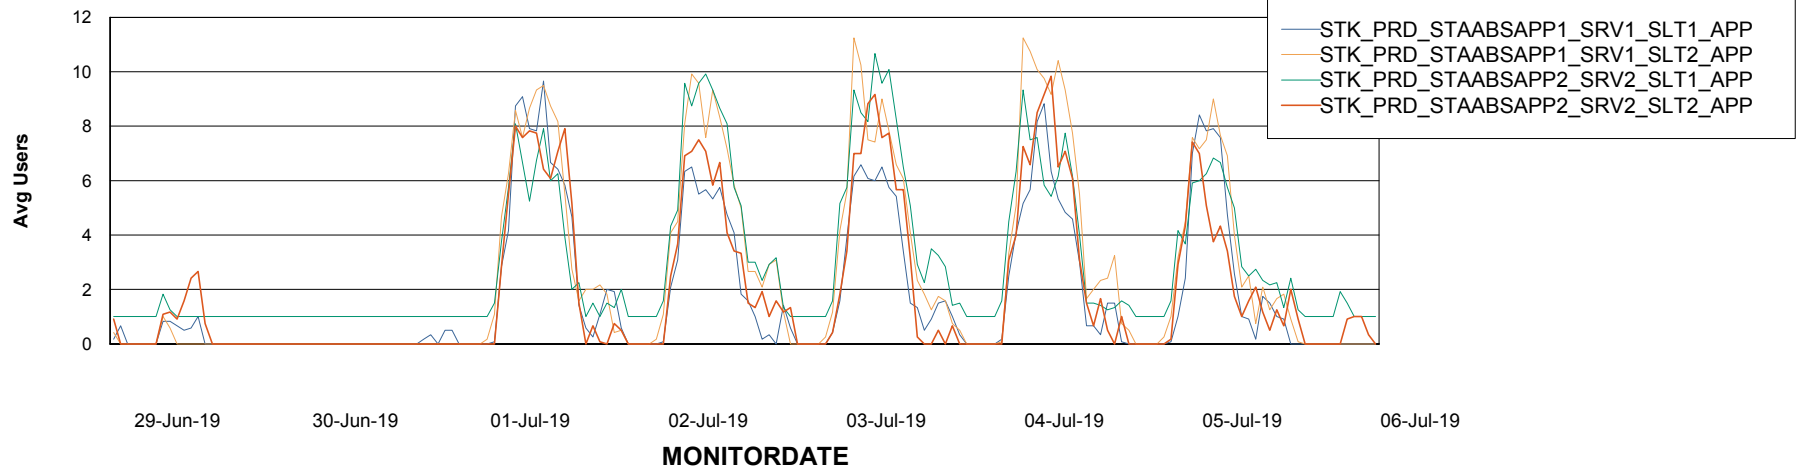

Weekly SLA Customer Report

Customer STK_Production
Database ID 82

ABSSolute Application Server Services

Avg memory used per ABS Server Service

Avg users per day per ABS server

Weekly SLA Customer Report

Customer STK_Production
Database ID 82