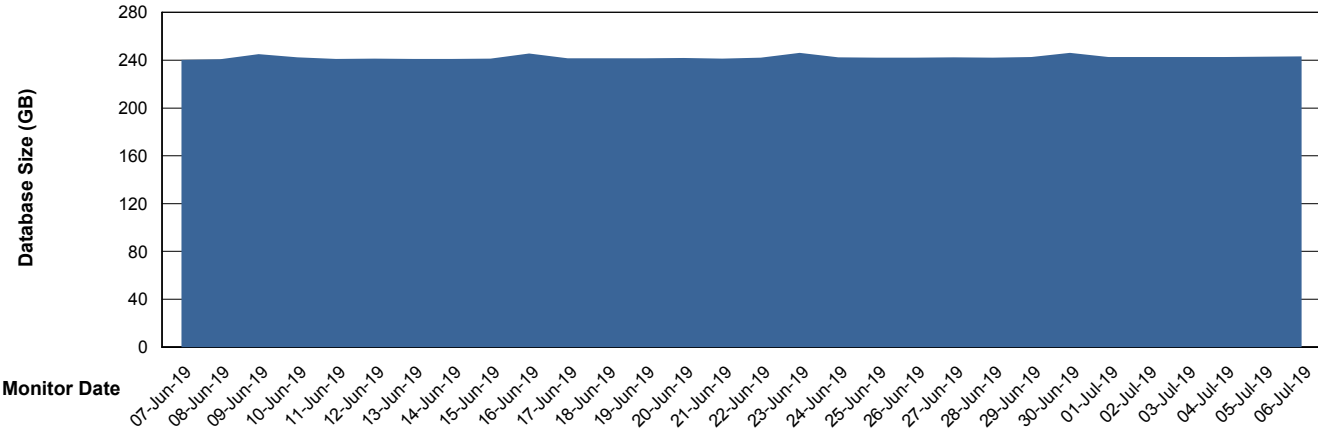

Weekly SLA Customer Report

Customer STK_Production
Database ID 82

Database Performance STKDB_ABS1 Production Database

Weekly SLA Customer Report

Customer STK_Production
Database ID 82

Database Performance STKDB_ABS1SB Standby Database

Weekly SLA Customer Report

Customer STK_Production
 Database ID 82

DATABASE SIZE STKDB_ABS1 Production Database

Database growth over last month

Database Tablespace STKDB_ABS1 Production Database

Date	Tablespace Name	Filesize (Gb)	Usedsize (Gb)	Percentage free
06-Jul-19	ABSDATA	177	107	40
	INDX	162	134	17
05-Jul-19	ABSDATA	177	107	40
	INDX	162	134	17
04-Jul-19	ABSDATA	177	107	40
	INDX	162	134	17
03-Jul-19	ABSDATA	177	107	40
	INDX	162	134	17
02-Jul-19	ABSDATA	177	107	40
	INDX	162	134	17
01-Jul-19	ABSDATA	177	107	40
	INDX	162	133	18
30-Jun-19	ABSDATA	177	107	40
	INDX	162	133	18