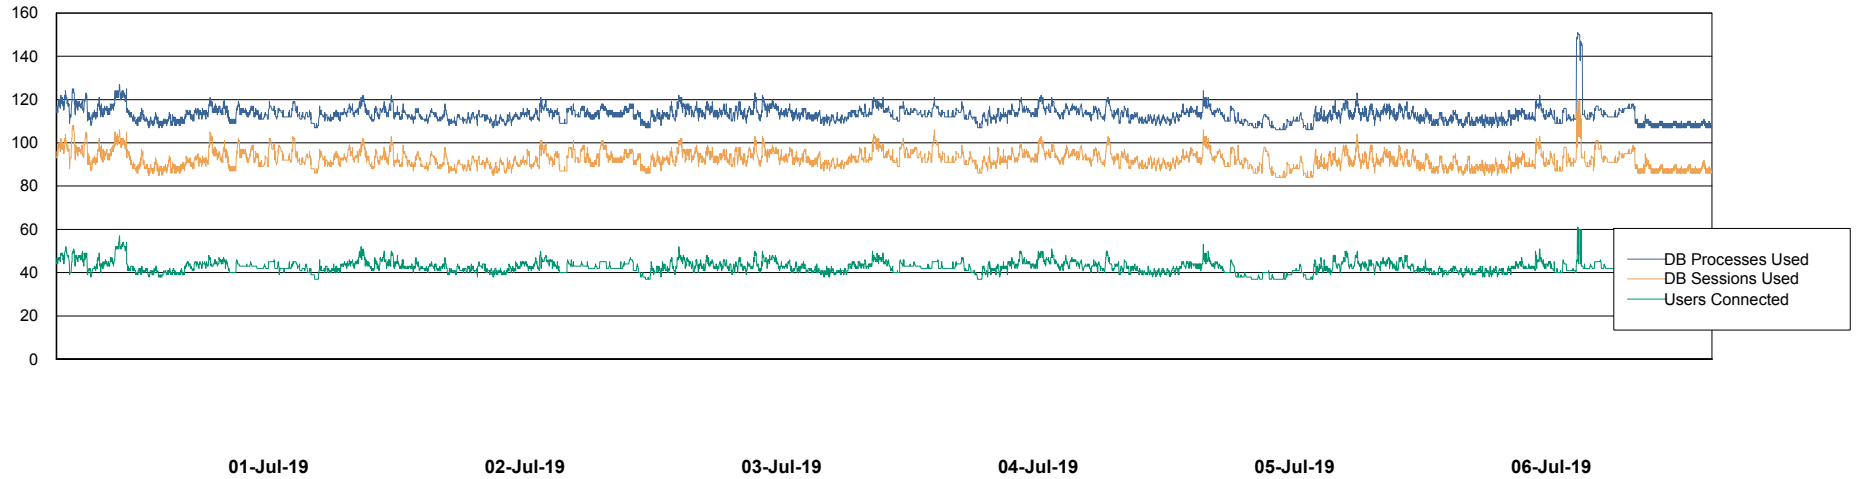

Weekly SLA Customer Report

Customer STK_Production
Database ID 82

Harddisk Usage STK_STAABSDB2 Standby DB Server

	Free disk space on c: (%)	Total disk space on c: (Gb)	Free disk space on d: (%)	Total disk space on d: (Gb)	Free disk space on e: (%)	Total disk space on e: (Gb)
06-Jul-19	72	99	48	350	28	1,000
05-Jul-19	72	99	48	350	28	1,000
04-Jul-19	72	99	48	350	28	1,000
03-Jul-19	72	99	47	350	28	1,000
02-Jul-19	72	99	47	350	28	1,000
01-Jul-19	72	99	48	350	28	1,000
30-Jun-19	72	99	48	350	28	1,000

Weekly SLA Customer Report

Customer STK_Production
Database ID 82

Database Performance STKDB_ABS1 Production Database

Weekly SLA Customer Report

Customer STK_Production
Database ID 82

Database Performance STKDB_ABS1SB Standby Database