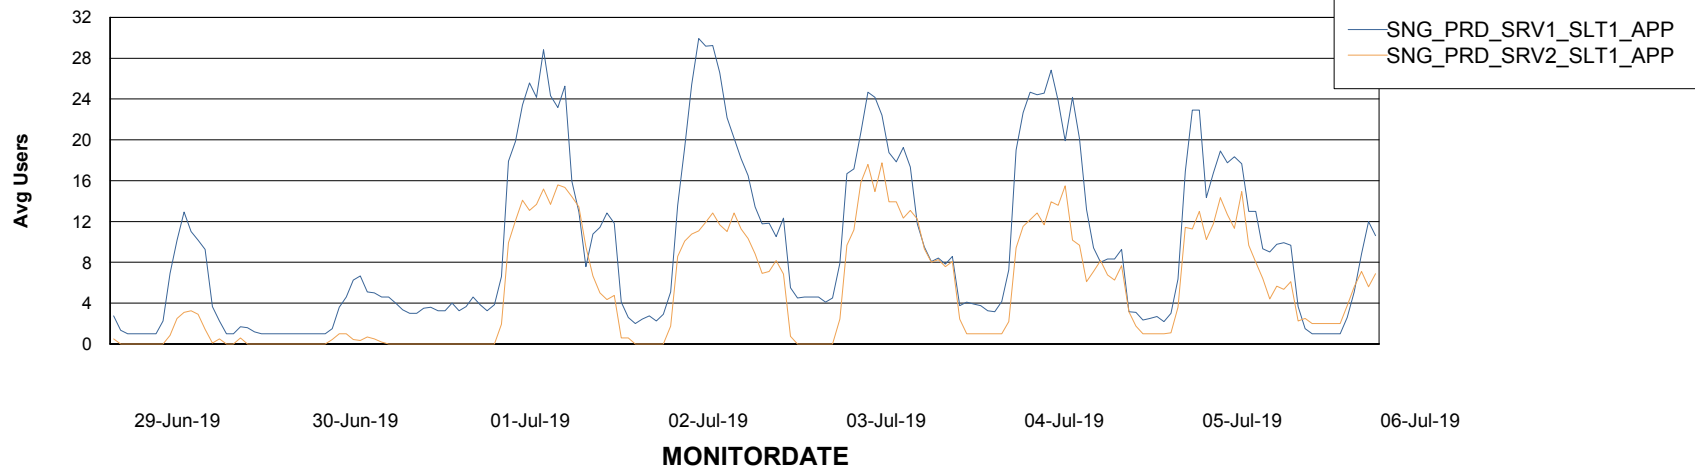

Avg users per day per ABS server