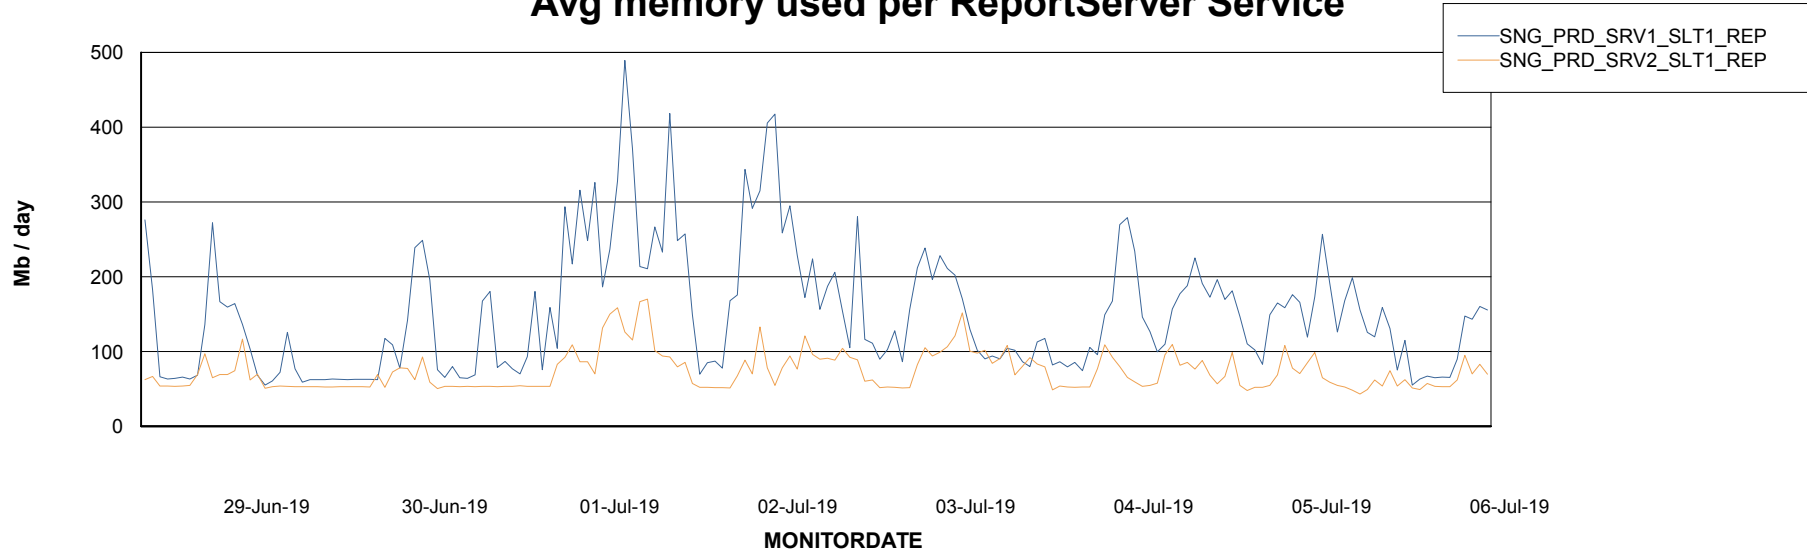

ABSSolute Application ReportServer Services

Avg memory used per ReportServer Service