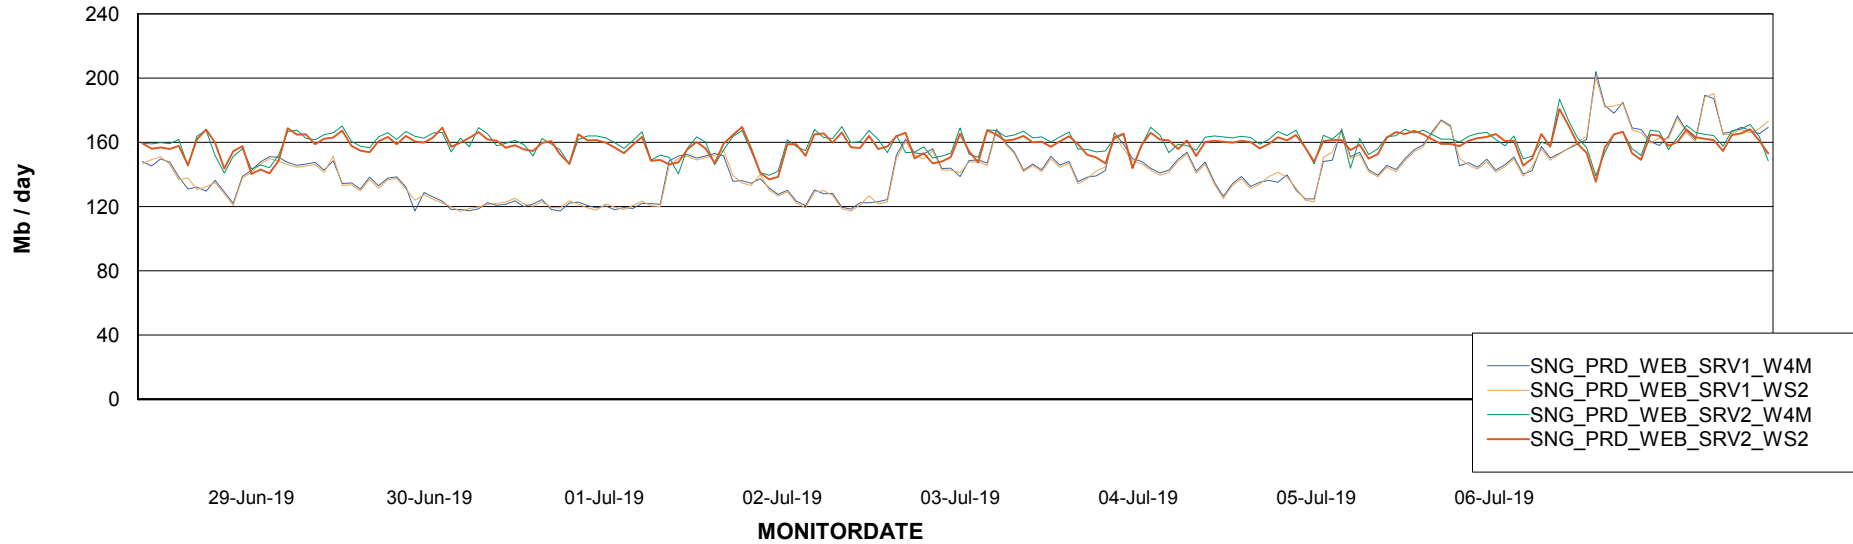

ABSSolute Web Component Services

Avg memory used per ABS Web component