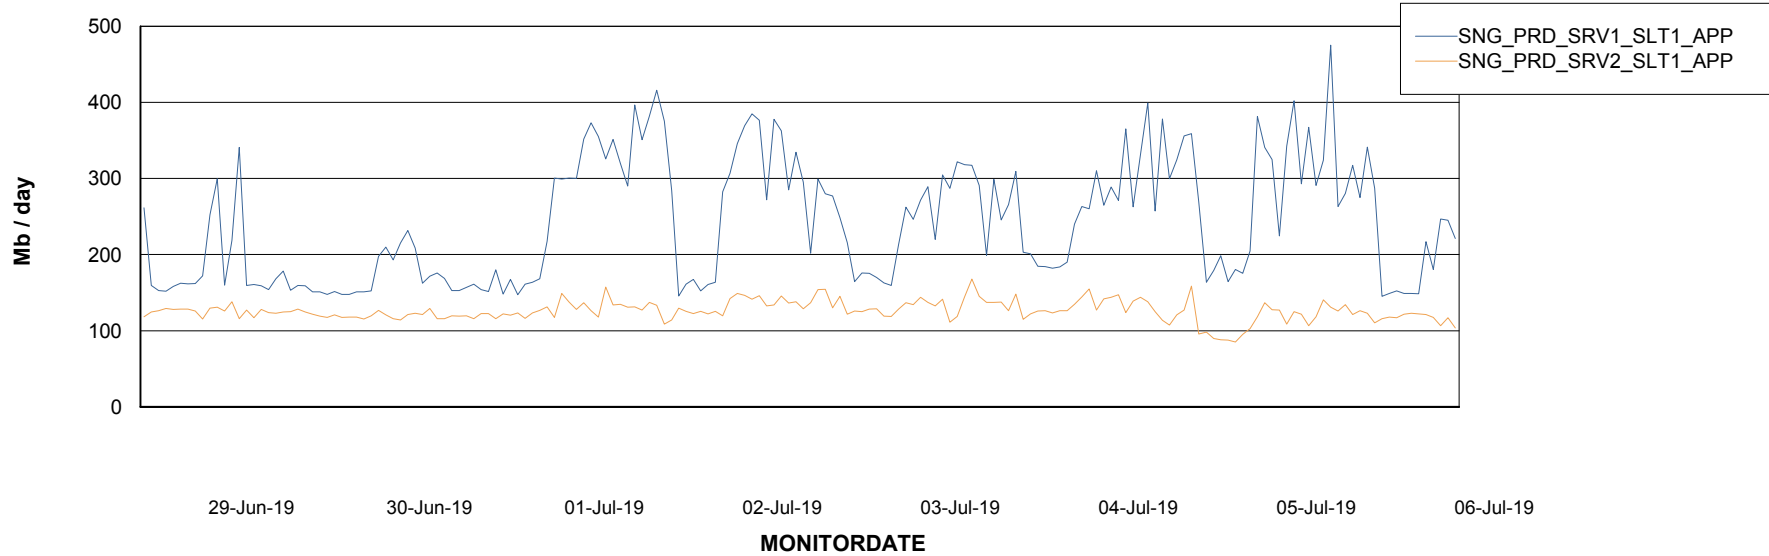

ABSSolute Application Server Services

Avg memory used per ABS Server Service