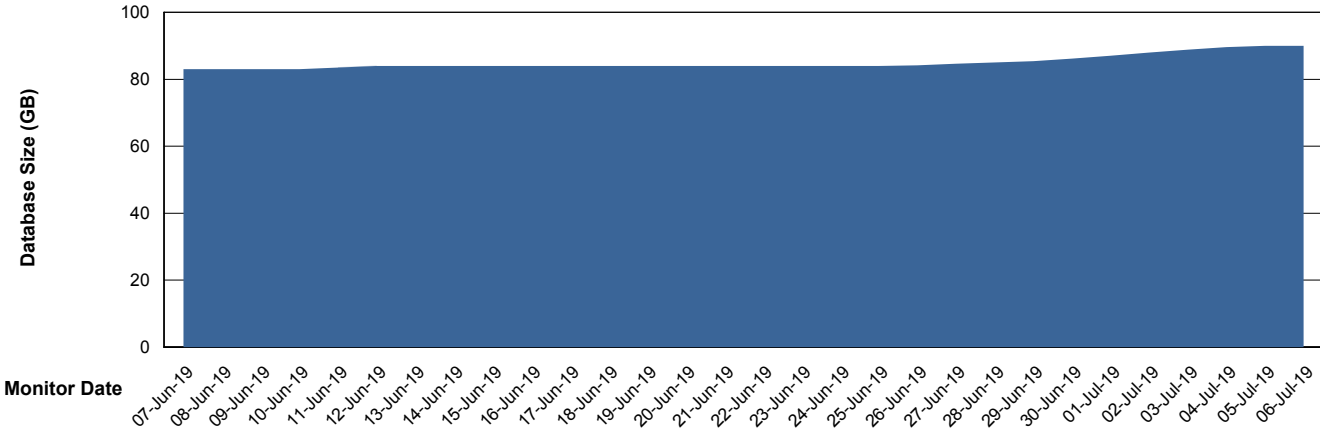

DATABASE SIZE SNGDB_Production

Database growth over last month

Database Tablespace SNGDB_Production

Date	Tablespace Name	Filesize (Gb)	Usedsize (Gb)	Percentage free
06-Jul-19	ABSDATA	24	19	21
	INDX	75	64	15
05-Jul-19	ABSDATA	24	19	21
	INDX	75	64	15
04-Jul-19	ABSDATA	24	19	21
	INDX	75	64	15
03-Jul-19	ABSDATA	24	19	21
	INDX	75	64	15
02-Jul-19	ABSDATA	24	19	21
	INDX	75	64	15
01-Jul-19	ABSDATA	24	19	21
	INDX	75	64	15
30-Jun-19	ABSDATA	24	19	21
	INDX	75	64	15