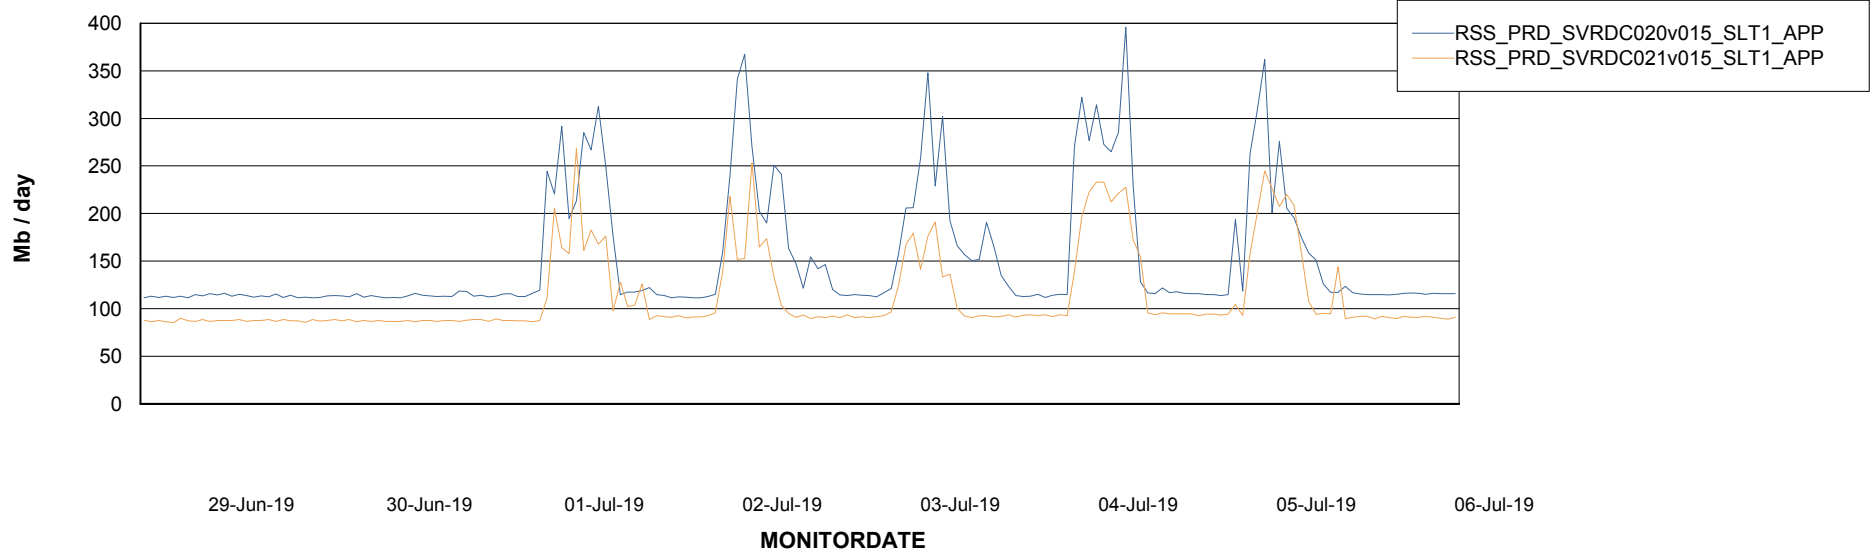

ABSSolute Application Server Services

Avg memory used per ABS Server Service