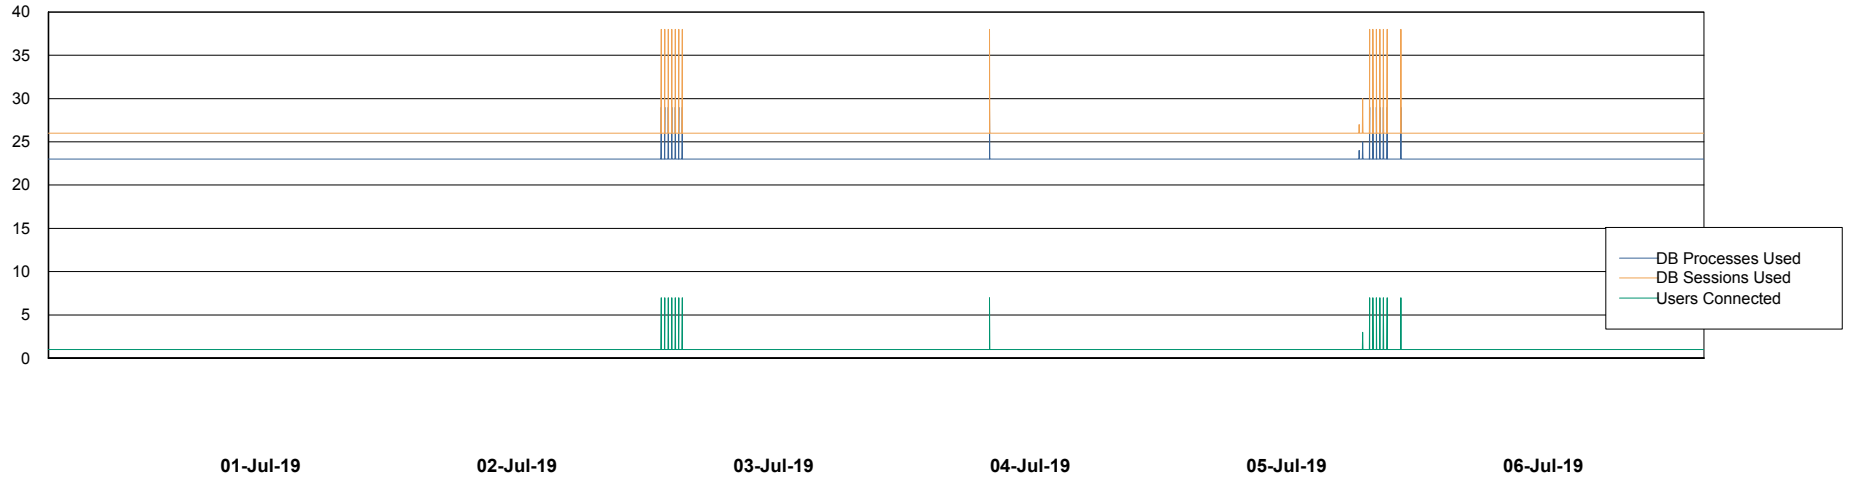

Database Performance RSSDB_Standby