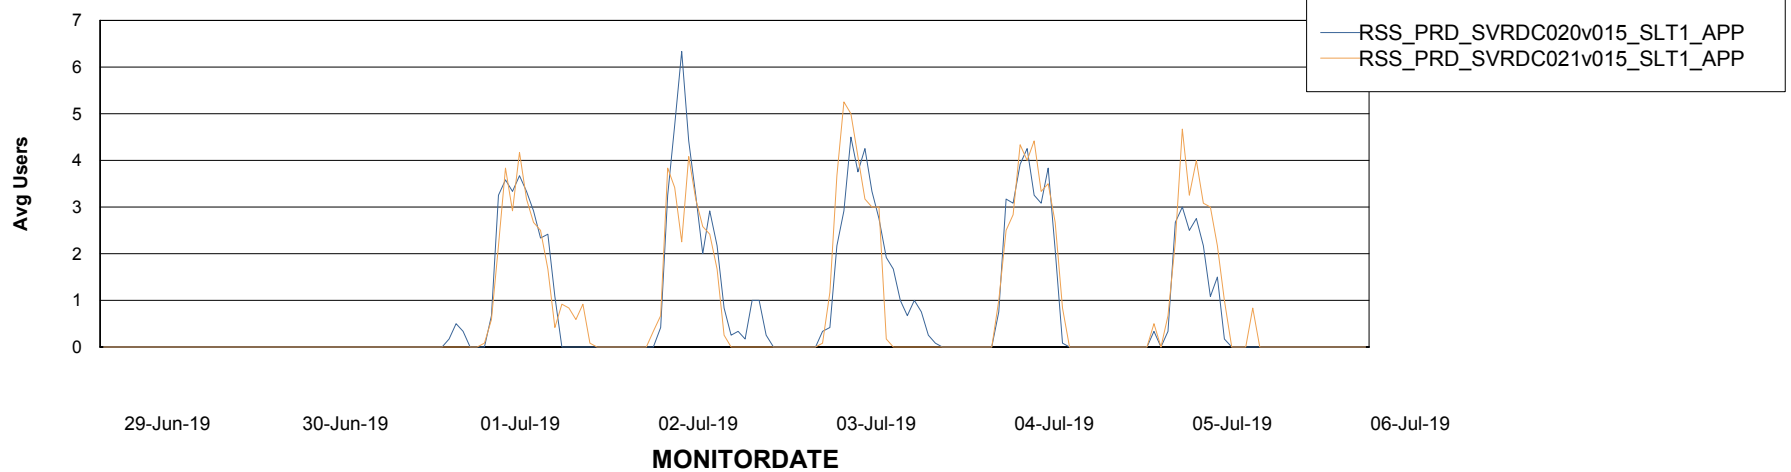

Avg users per day per ABS server