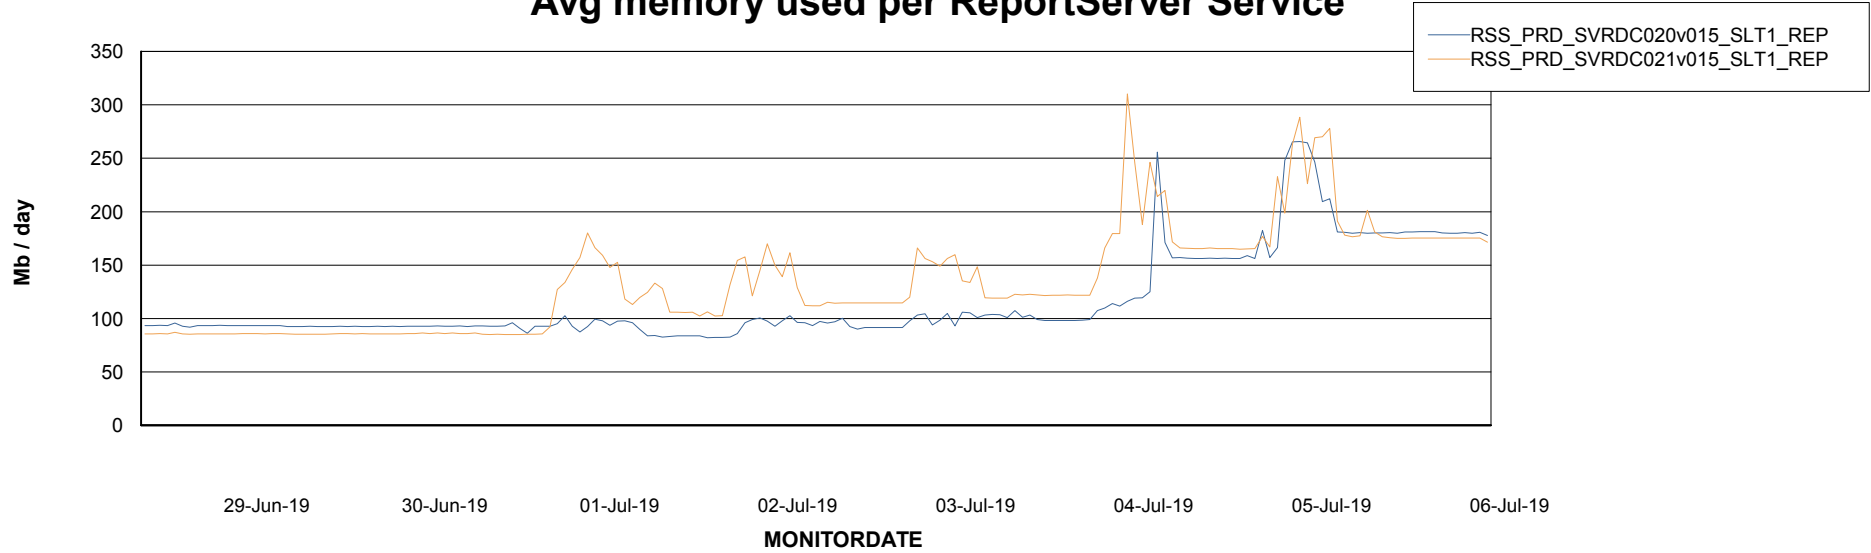

ABSSolute Application ReportServer Services

Avg memory used per ReportServer Service