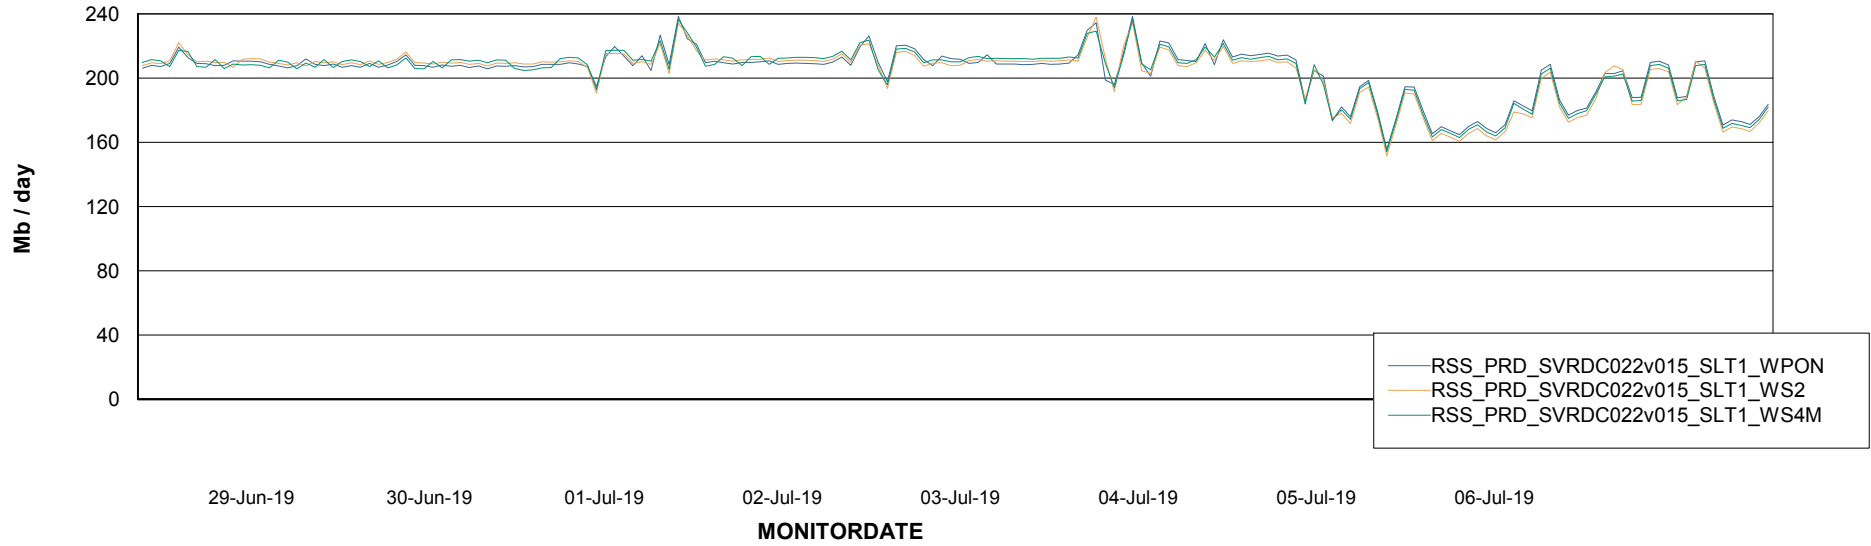

ABSSolute Web Component Services

Avg memory used per ABS Web component