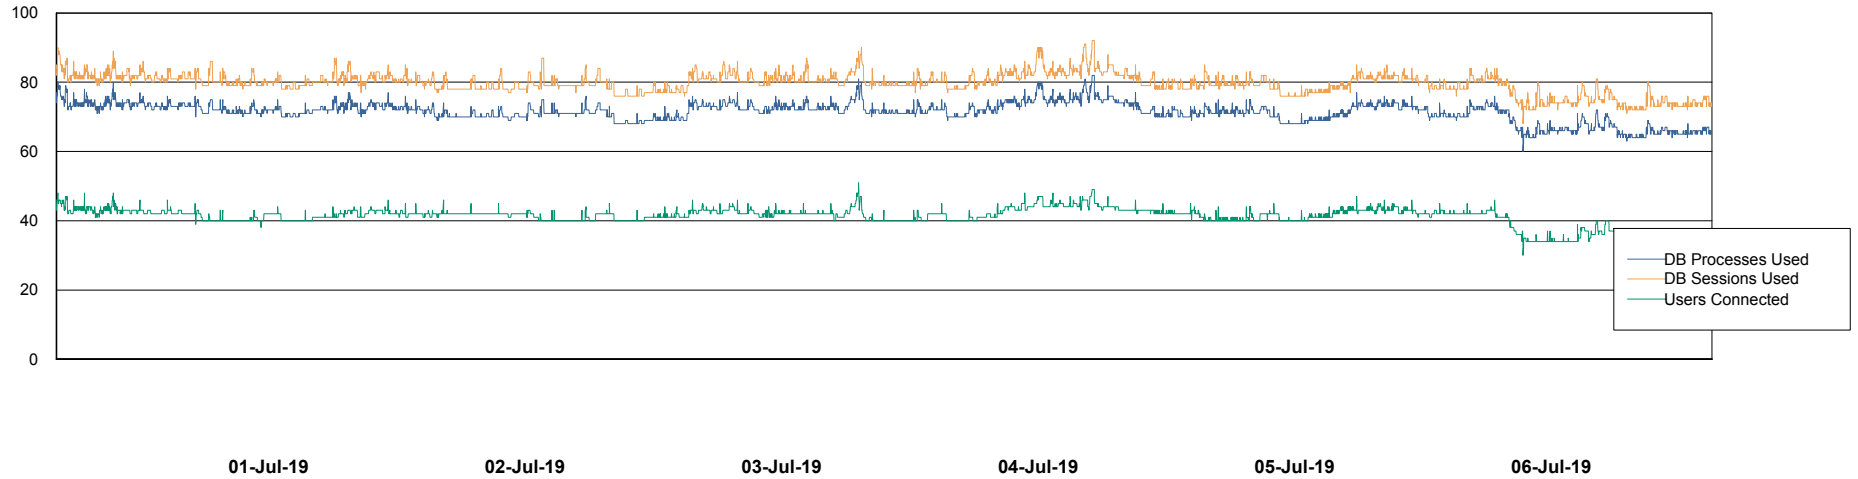

Database Performance RSSDB_Production