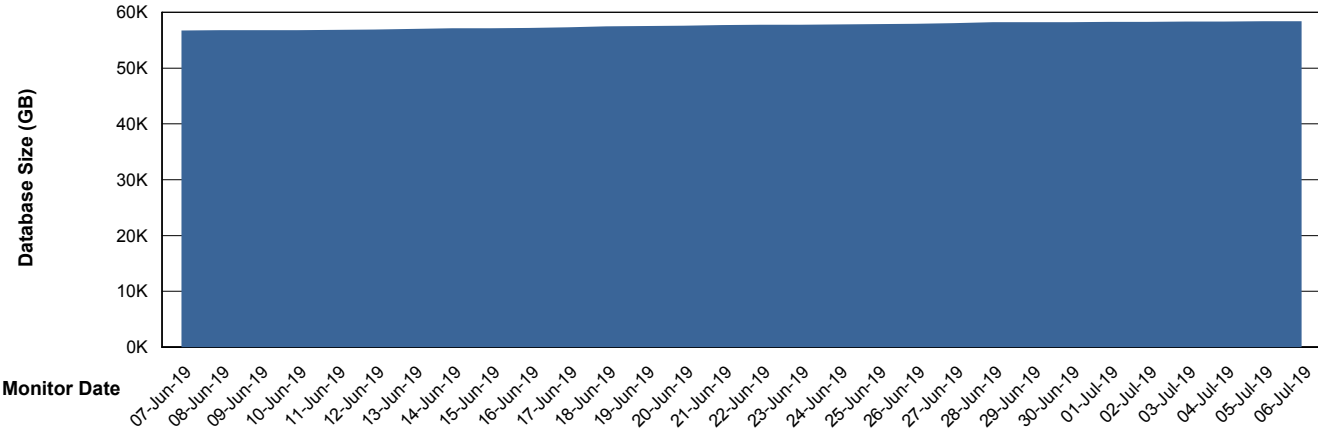

DATABASE SIZE RSSDB_Production

Database growth over last month

Database Tablespace RSSDB_Production

Date	Tablespace Name	Filesize (Gb)	Usedsize (Gb)	Percentage free
06-Jul-19	ABSDATA	30,000	24,328	19
	INDX	40,000	32,718	18
05-Jul-19	ABSDATA	30,000	24,328	19
	INDX	40,000	32,718	18
04-Jul-19	ABSDATA	30,000	24,328	19
	INDX	40,000	32,701	18
03-Jul-19	ABSDATA	30,000	24,318	19
	INDX	40,000	32,681	18
02-Jul-19	ABSDATA	30,000	24,302	19
	INDX	40,000	32,652	18
01-Jul-19	ABSDATA	30,000	24,302	19
	INDX	40,000	32,636	18
30-Jun-19	ABSDATA	30,000	24,286	19
	INDX	40,000	32,603	18