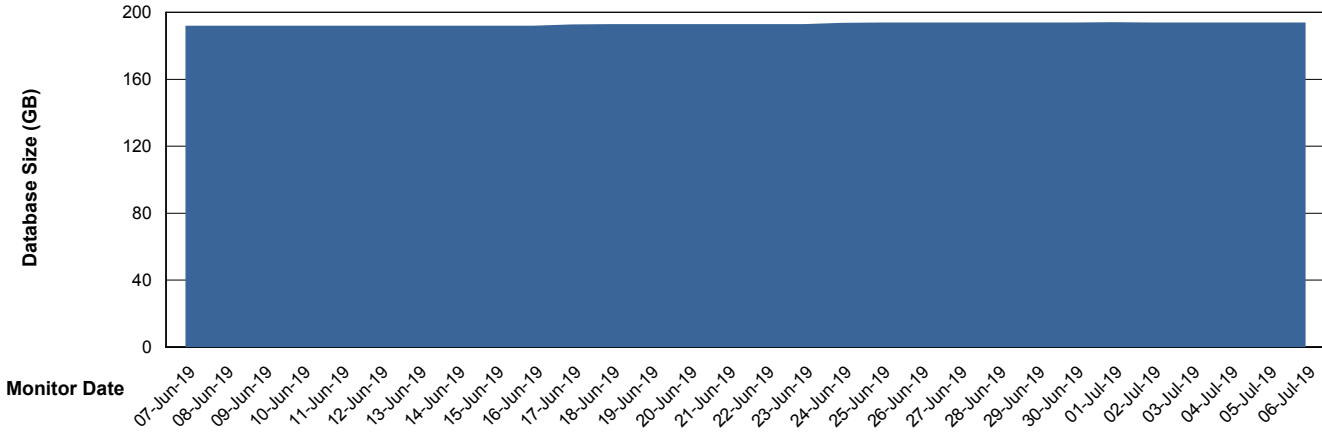

DATABASE SIZE PHSDB_Production

Database growth over last month

Database Tablespace PHSDB_Production

Date	Tablespace Name	Filesize (Gb)	Usedsize (Gb)	Percentage free
06-Jul-19	ABSDATA	216	182	16
	INDX	14	11	21
05-Jul-19	ABSDATA	216	182	16
	INDX	14	11	21
04-Jul-19	ABSDATA	216	183	15
	INDX	14	11	21
03-Jul-19	ABSDATA	216	182	16
	INDX	14	11	21
02-Jul-19	ABSDATA	214	182	15
	INDX	14	11	21
01-Jul-19	ABSDATA	214	182	15
	INDX	14	11	21
30-Jun-19	ABSDATA	214	182	15
	INDX	14	11	21