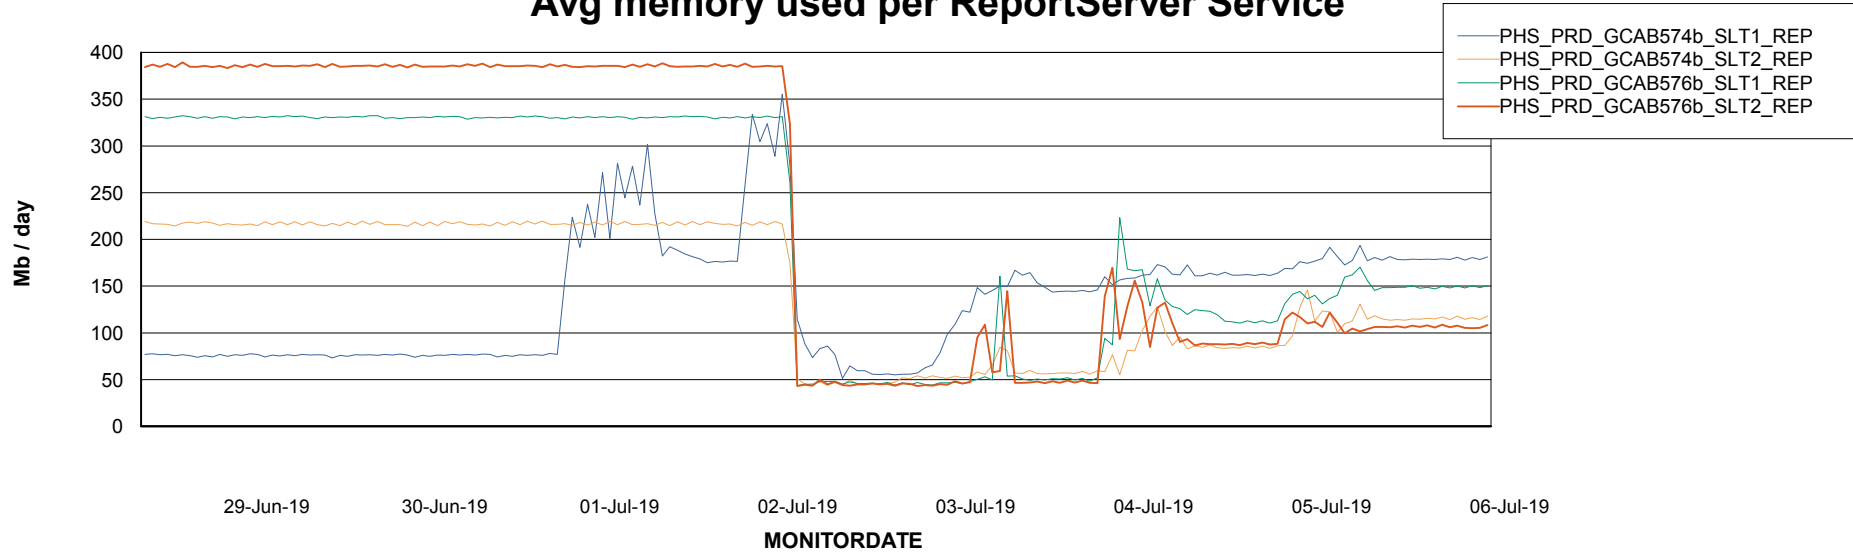

Avg memory used per ABS Server Service

Avg users per day per ABS server

Weekly SLA Customer Report

Customer PHS_Production
Database ID 47

ABSSolute Application ReportServer Services

Avg memory used per ReportServer Service