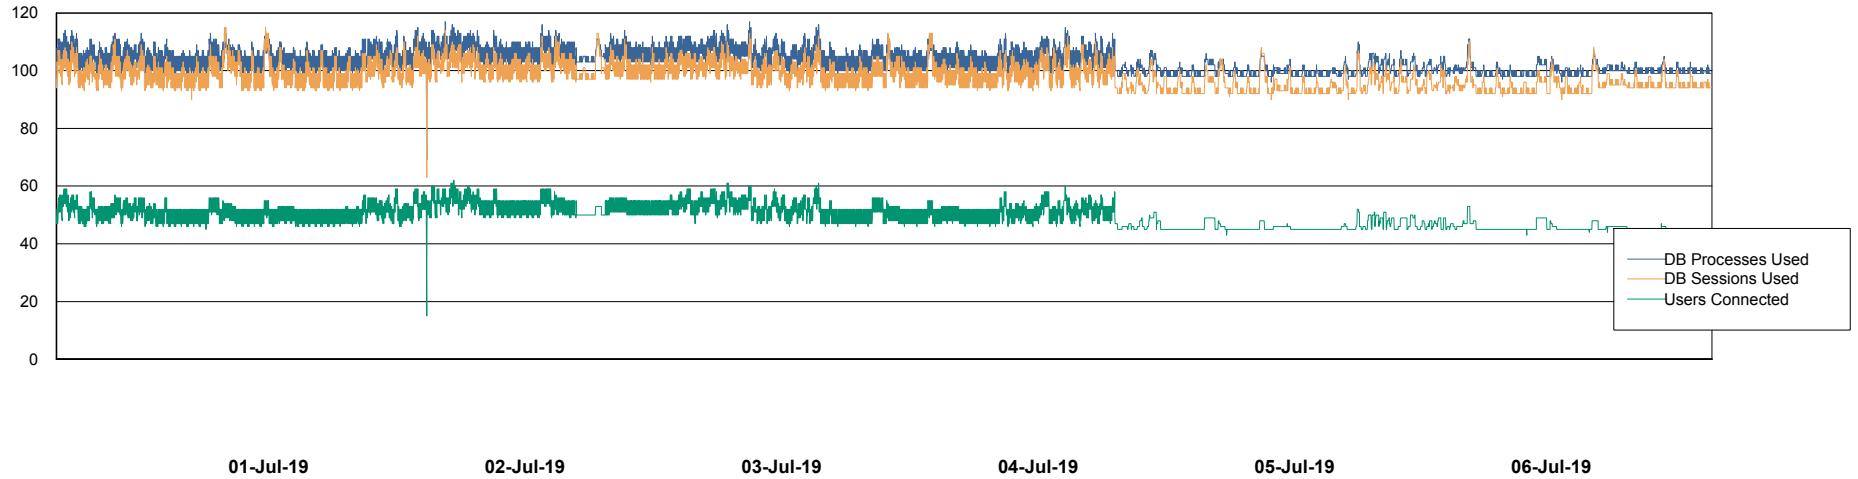

Database Performance PHSDB_Production