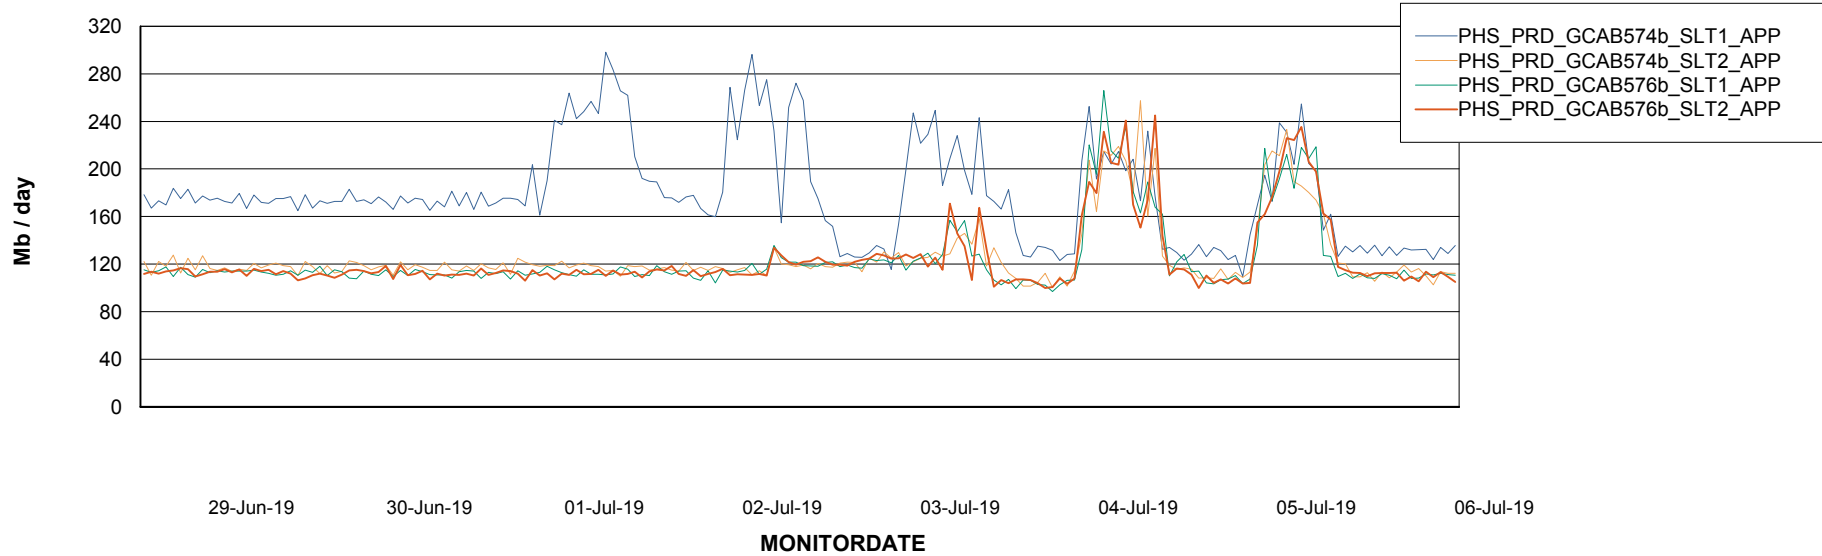

ABSSolute Application Server Services

Avg memory used per ABS Server Service