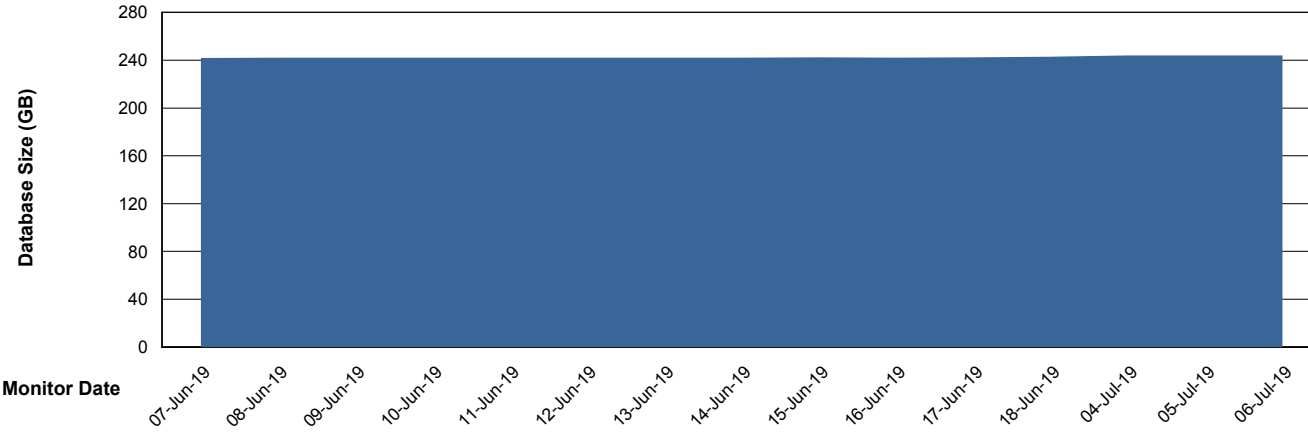

06-Jul-19

Weekly SLA Customer Report

Customer PCO Production
Database ID 44

Database Performance PCODB_Standby

Weekly SLA Customer Report

Customer PCO Production
 Database ID 44

DATABASE SIZE PCODB_Production

Database growth over last month

Database Tablespace PCODB_Production

Date	Tablespace Name	Filesize (Gb)	Usedsize (Gb)	Percentage free
06-Jul-19	ABSDATA	150	88	41
	INDX	200	124	38
05-Jul-19	ABSDATA	150	88	41
	INDX	200	124	38
04-Jul-19	ABSDATA	150	88	41
	INDX	200	124	38