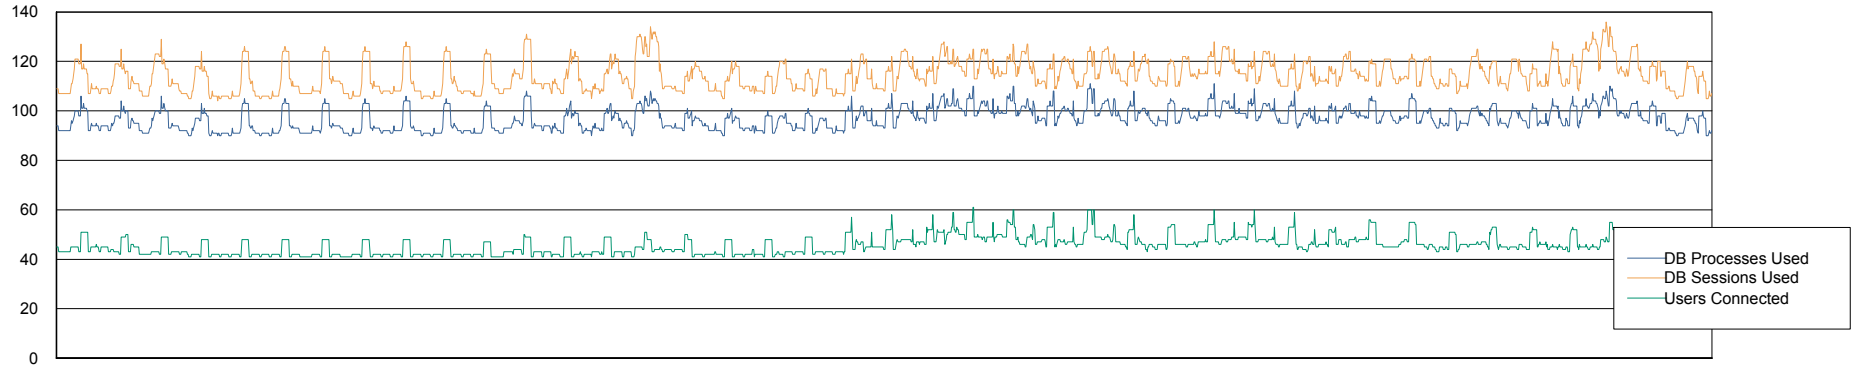

Database Performance PCODB_Production

04-Jul-19

05-Jul-19

06-Jul-19