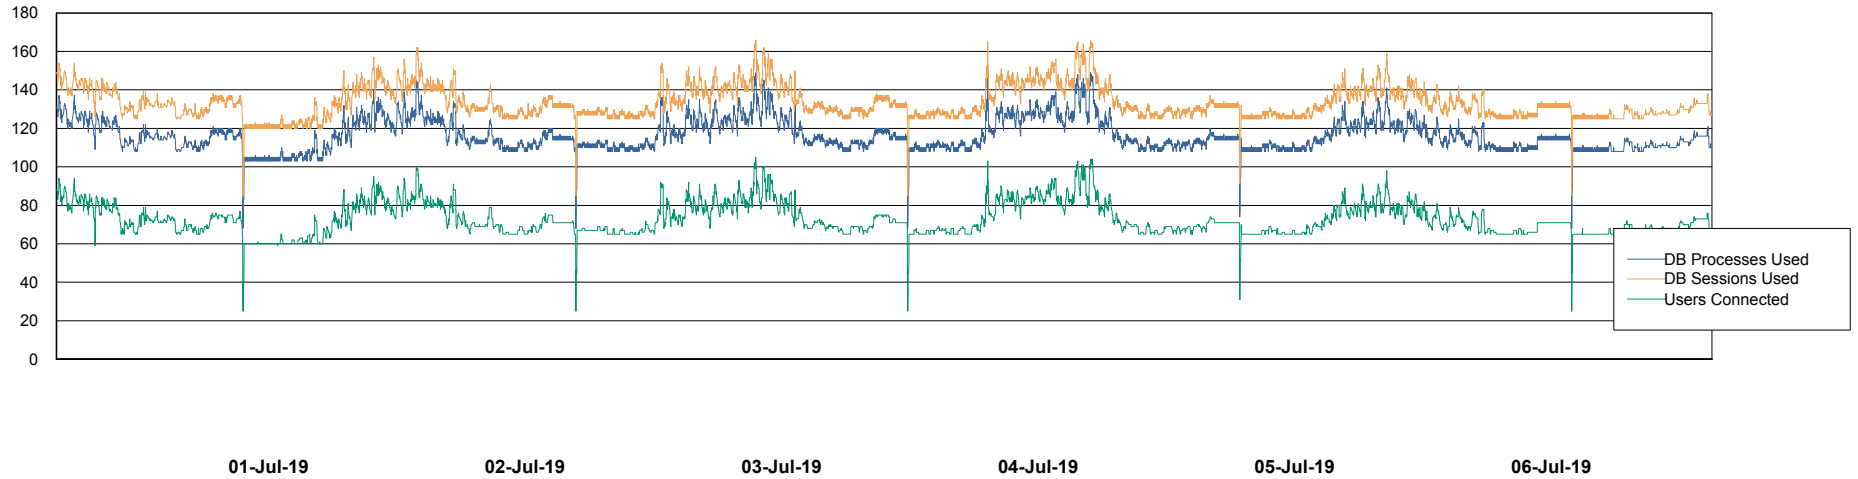

Weekly SLA Customer Report

Customer LSS_Prod (NO SLA)
Database ID 96

Database Performance LSS_ABSCH3_DB_LIODA3

Weekly SLA Customer Report

Customer LSS_Prod (NO SLA)
Database ID 96

Database Performance LSS_ABSEE_DB_LIODA5