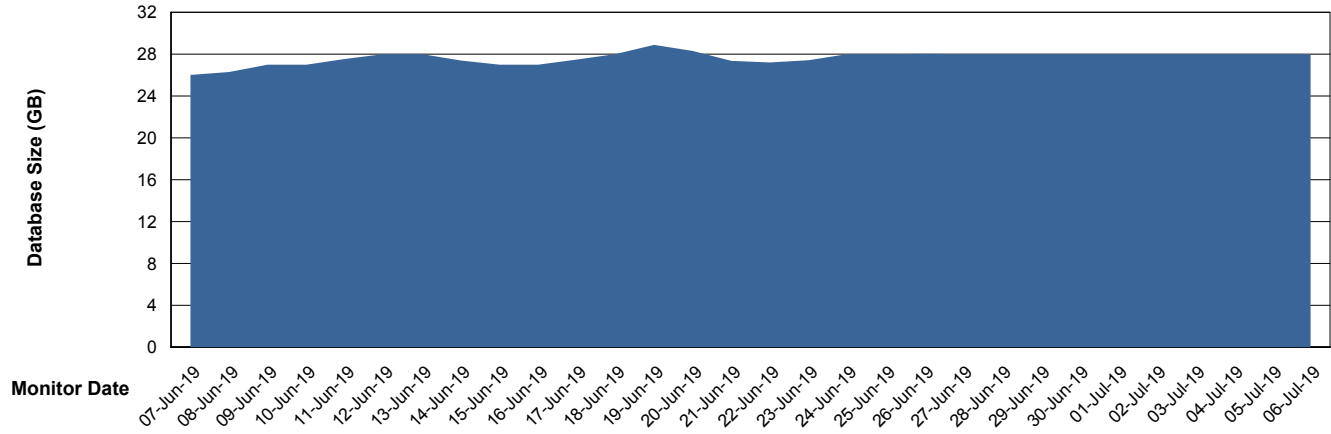

Weekly SLA Customer Report

Customer LSS_Prod (NO SLA)
Database ID 96

Database Performance LSS_ABSME2_DB_LIODA4

Weekly SLA Customer Report

Customer LSS_Prod (NO SLA)
Database ID 96

DATABASE SIZE LSS_ABSCH_DB_LIODA3

Database growth over last month

DATABASE SIZE LSS_ABSCH2_DB_LIODA3

Database growth over last month

Weekly SLA Customer Report

Customer LSS_Prod (NO SLA)
Database ID 96

DATABASE SIZE LSS_ABSCH3_DB_LIODA3

Database growth over last month