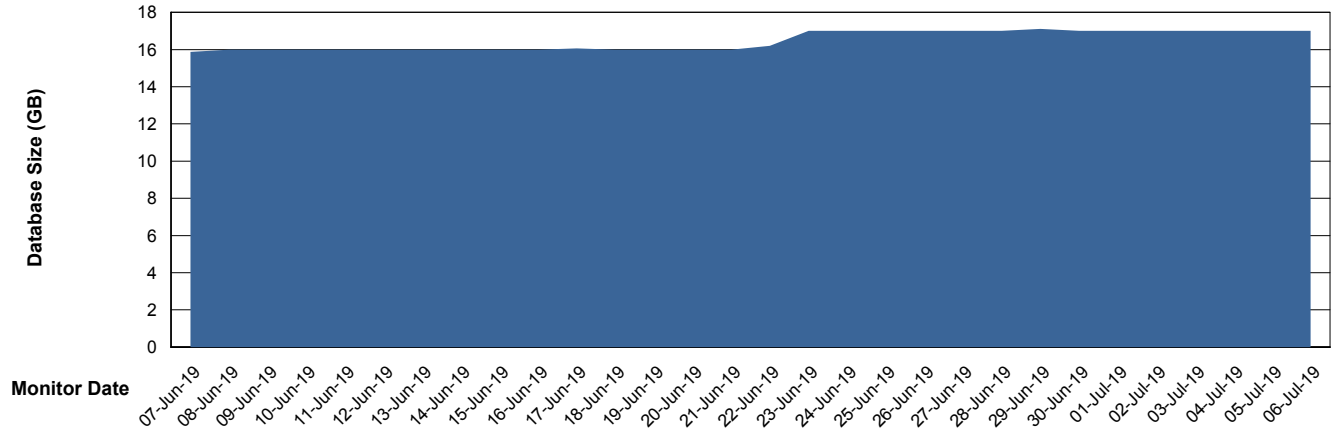

DATABASE SIZE LSS_ABSEE_DB_LIODA5

Database growth over last month

Weekly SLA Customer Report

Customer LSS_Prod (NO SLA)
Database ID 96

DATABASE SIZE LSS_ABSEE2_DB_LIODA5

Database growth over last month

DATABASE SIZE LSS_ABSME_DB_LIODA4

Database growth over last month

Weekly SLA Customer Report

Customer LSS_Prod (NO SLA)
Database ID 96

DATABASE SIZE LSS_ABSME2_DB_LIODA4

Database growth over last month

Weekly SLA Customer Report

Customer LSS_Prod (NO SLA)
Database ID 96