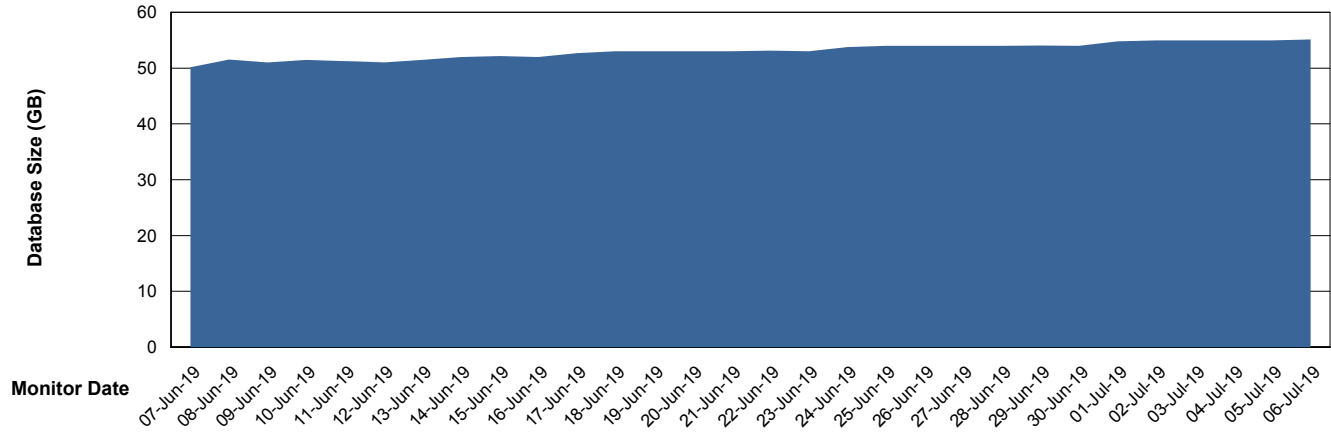

Database growth over last month

DATABASE SIZE LSS_ABSCH2_DB_LIODA3

Database growth over last month

Weekly SLA Customer Report

Customer LSS_Prod (NO SLA)
Database ID 96

DATABASE SIZE LSS_ABSCH3_DB_LIODA3

Database growth over last month

DATABASE SIZE LSS_ABSEE_DB_LIODA5

Database growth over last month

Weekly SLA Customer Report

Customer LSS_Prod (NO SLA)
Database ID 96

DATABASE SIZE LSS_ABSEE2_DB_LIODA5

Database growth over last month

DATABASE SIZE LSS_ABSME_DB_LIODA4