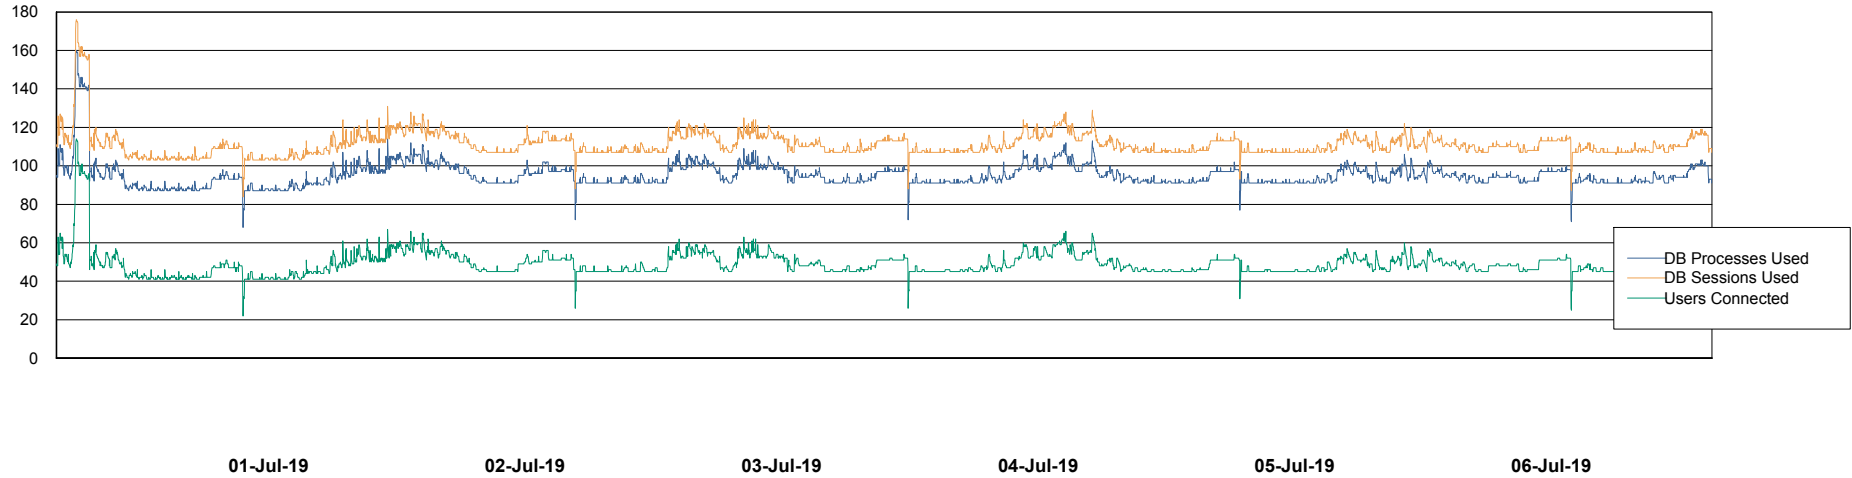

Weekly SLA Customer Report

Customer LSS_Prod (NO SLA)
Database ID 96

Database Performance LSS_ABSCH_DB_LIODA3

Weekly SLA Customer Report

Customer LSS_Prod (NO SLA)
Database ID 96

Database Performance LSS_ABSCH2_DB_LIODA3