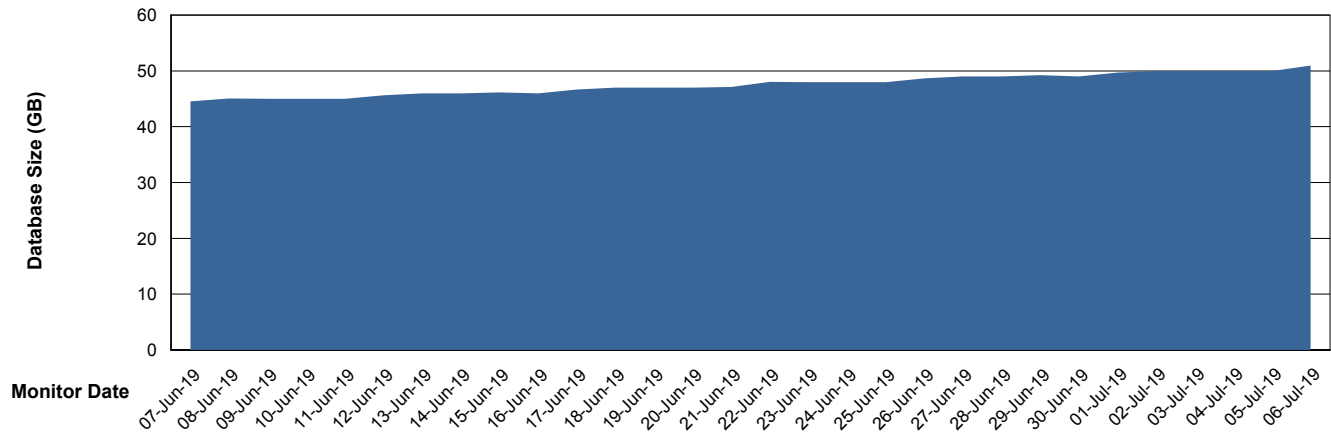

DATABASE SIZE LSS_ABSME_DB_LIODA4

Database growth over last month