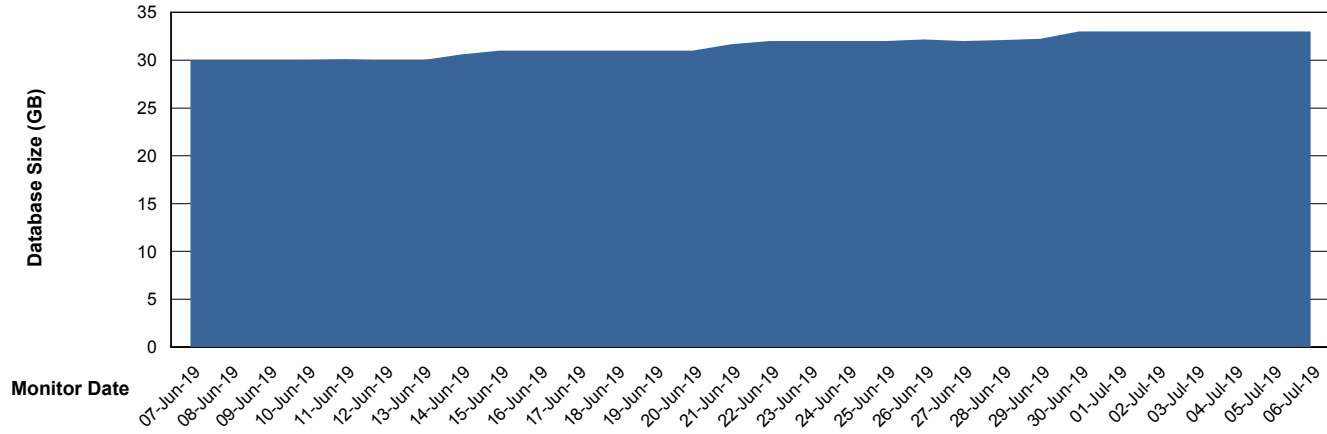

Database growth over last month

Weekly SLA Customer Report

Customer LSS_Prod (NO SLA)
Database ID 96

DATABASE SIZE LSS_ABSME2_DB_LIODA4

Database growth over last month

Weekly SLA Customer Report

Customer LSS_Prod (NO SLA)
Database ID 96

Database Tablespace LSS_ABSCH_DB_LIODA3

Date	Tablespace Name	Filesize (Gb)	Usedsize (Gb)	Percentage free
06-Jul-19	ABSDATA	70	25	64
	INDX	10	1	90
05-Jul-19	ABSDATA	70	25	64
	INDX	10	1	90
04-Jul-19	ABSDATA	70	25	64
	INDX	10	1	90
03-Jul-19	ABSDATA	70	25	64
	INDX	10	1	90
02-Jul-19	ABSDATA	70	25	64
	INDX	10	1	90
01-Jul-19	ABSDATA	70	25	64
	INDX	10	1	90
30-Jun-19	ABSDATA	70	25	64
	INDX	10	1	90