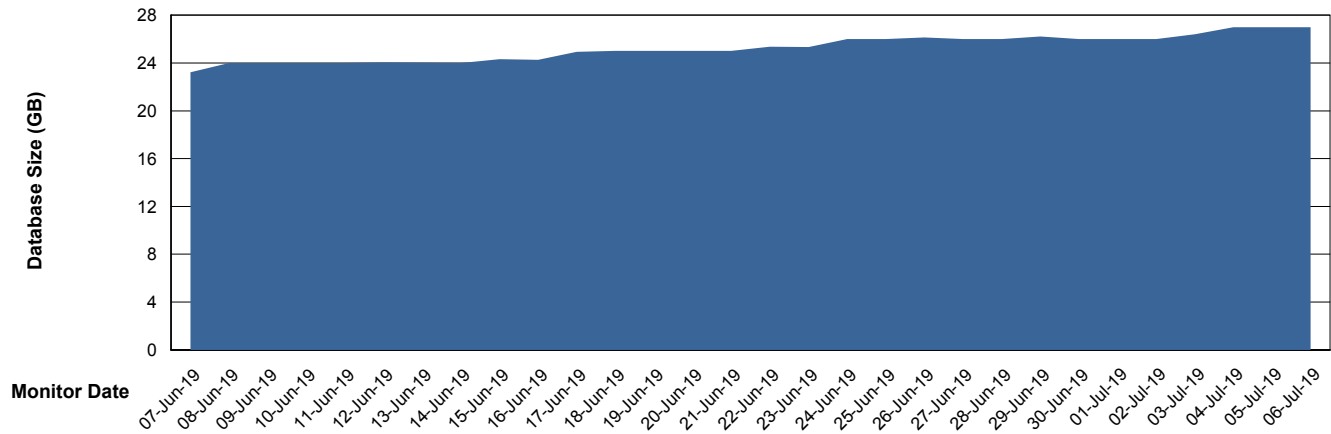

Database growth over last month

DATABASE SIZE LSS_ABSCH2_DB_LIODA3

Database growth over last month

Weekly SLA Customer Report

Customer LSS_Prod (NO SLA)
Database ID 96

DATABASE SIZE LSS_ABSCH3_DB_LIODA3

Database growth over last month

DATABASE SIZE LSS_ABSEE_DB_LIODA5

Database growth over last month

Weekly SLA Customer Report

Customer LSS_Prod (NO SLA)
Database ID 96

DATABASE SIZE LSS_ABSEE2_DB_LIODA5

Database growth over last month

DATABASE SIZE LSS_ABSME_DB_LIODA4