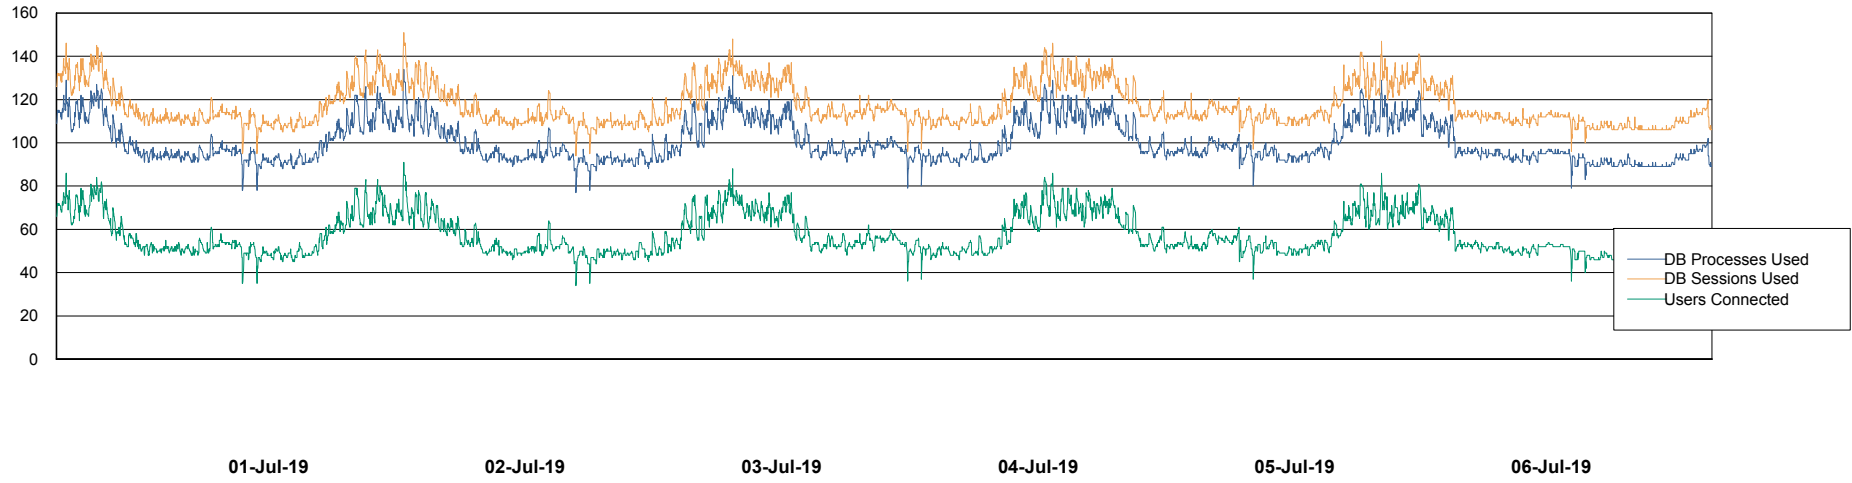

Weekly SLA Customer Report

Customer LSS_Prod (NO SLA)
Database ID 96

Database Performance LSS_ABSEE2_DB_LIODA5

Weekly SLA Customer Report

Customer LSS_Prod (NO SLA)
Database ID 96

Database Performance LSS_ABSME_DB_LIODA4