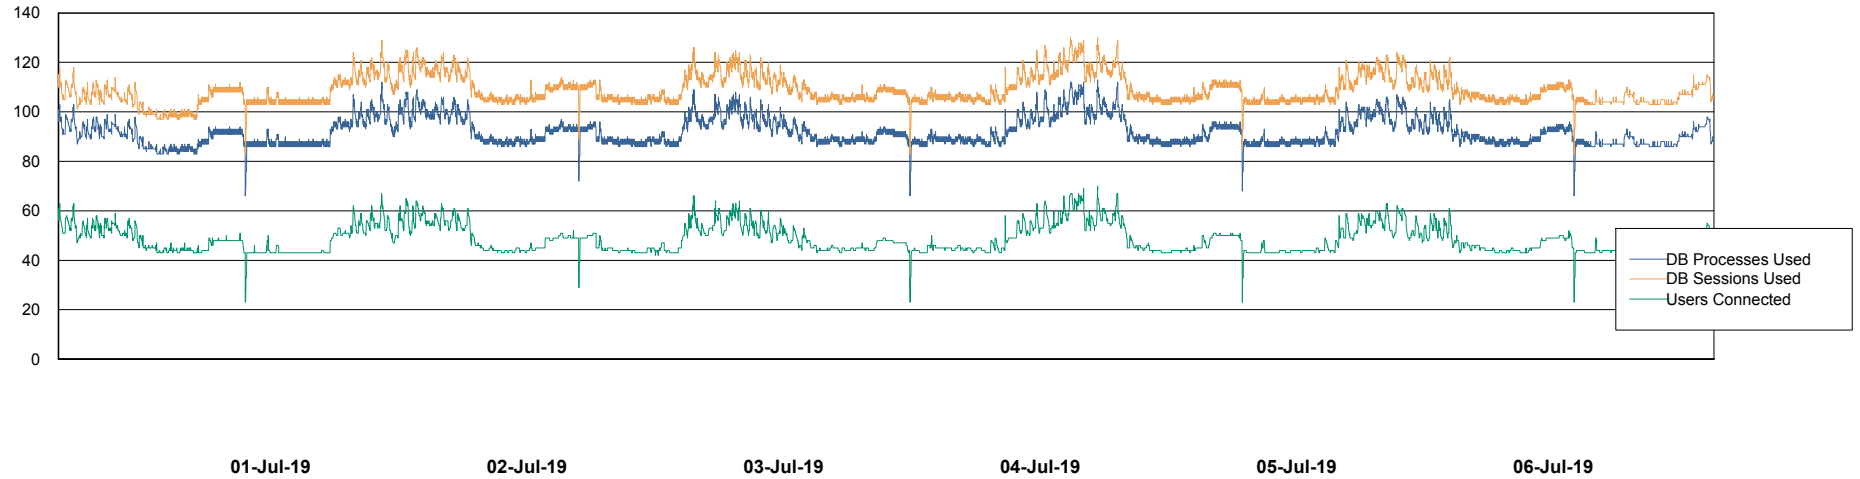

Database Performance LSS_ABSEE2_DB_LIODA5