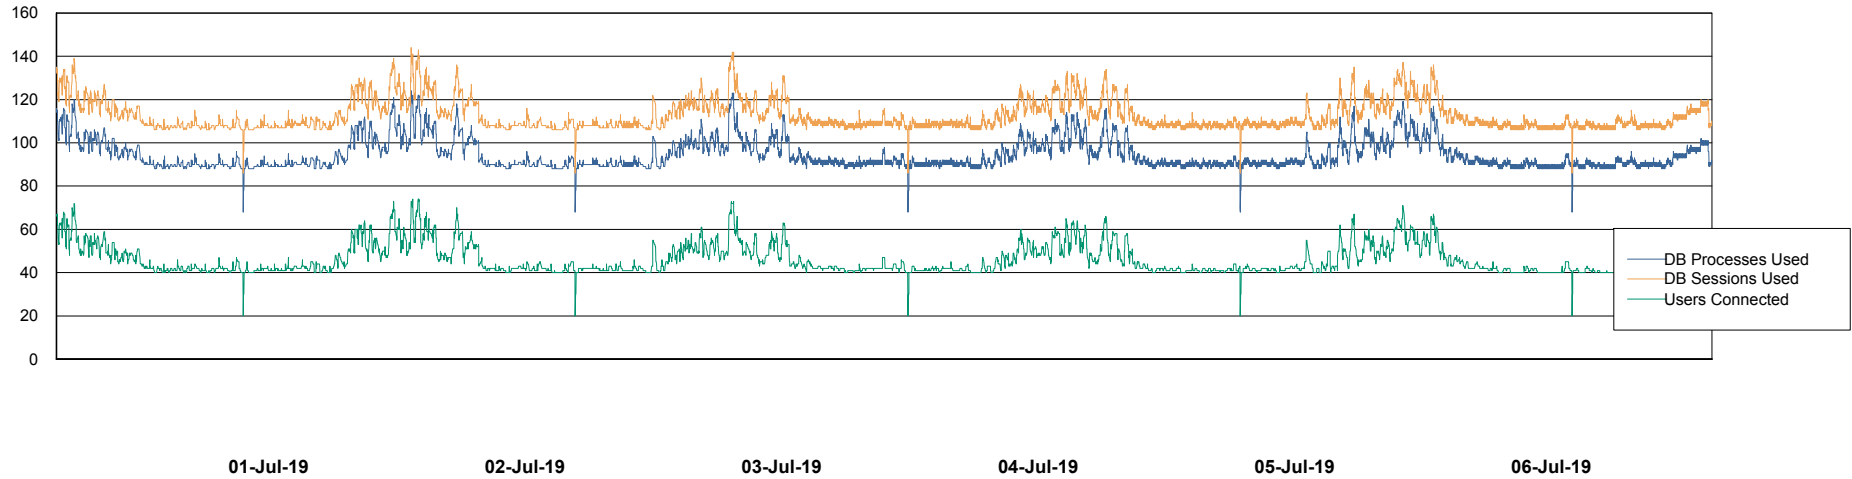

Database Performance LSS_ABSCH3_DB_LIODA3