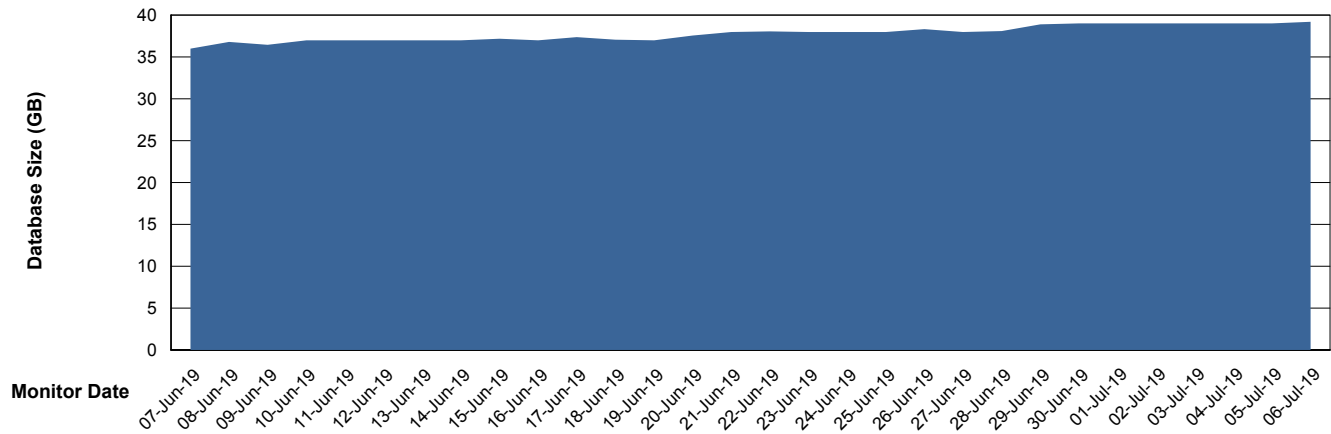

DATABASE SIZE LSS_ABSCH2_DB_LIODA3

Database growth over last month