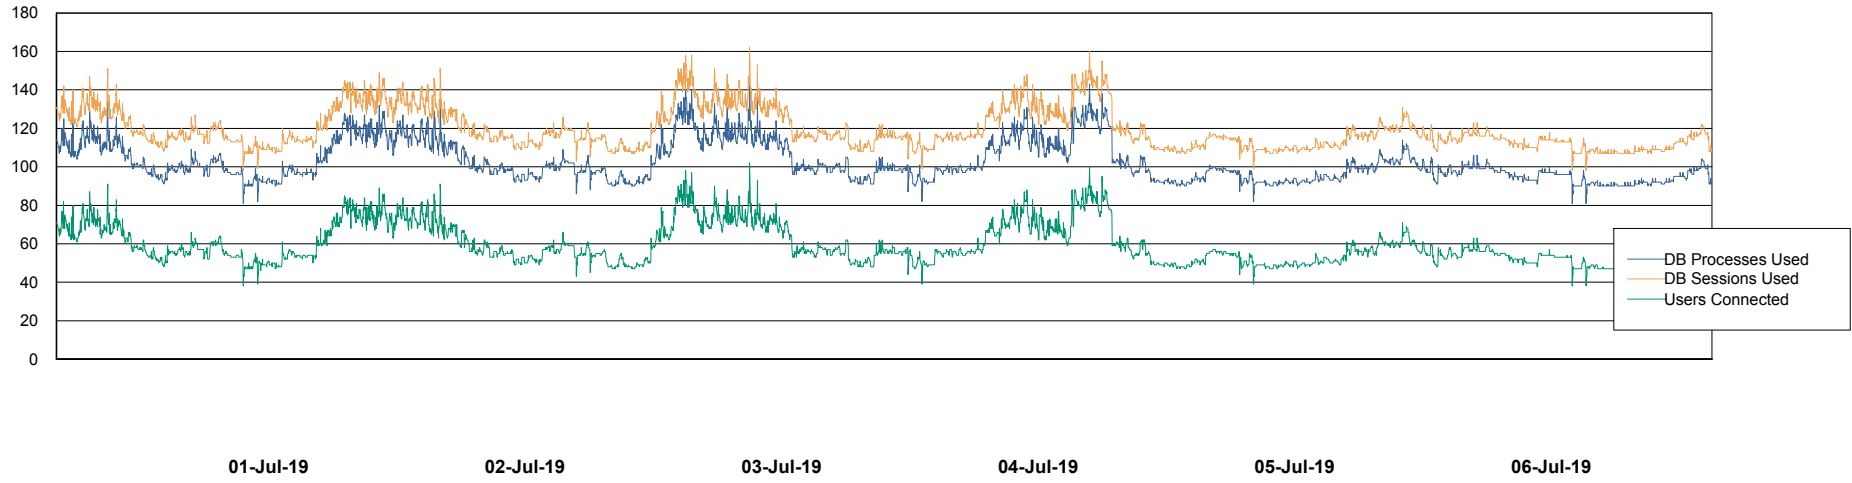

Database Performance LSS_ABSME2_DB_LIODA4