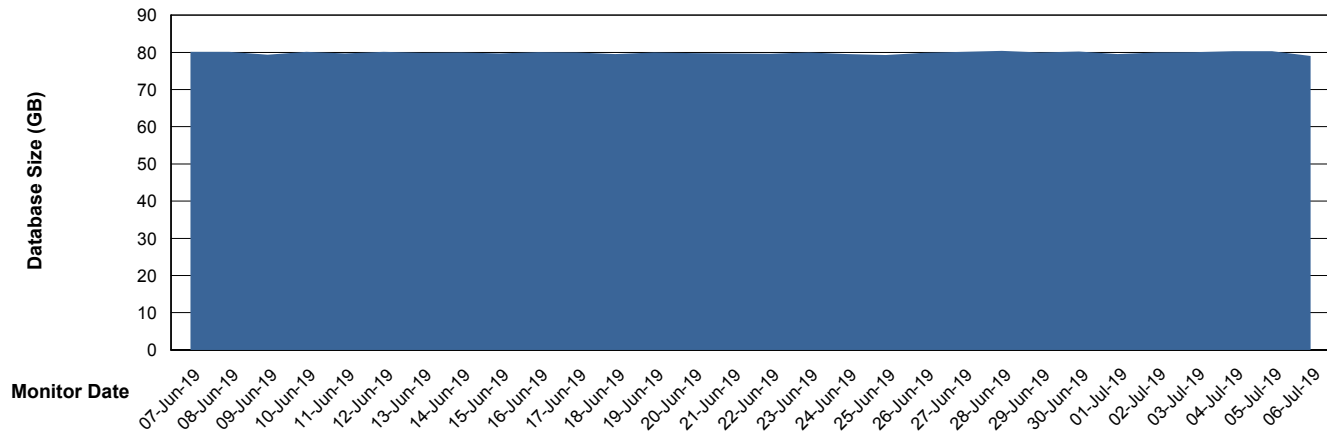

# Weekly SLA Customer Report

Customer LLG\_Production  
Database ID 53

DATABASE SIZE LLGDB\_Production

### Database growth over last month

DATABASE SIZE LLGDBBI\_Production

### Database growth over last month