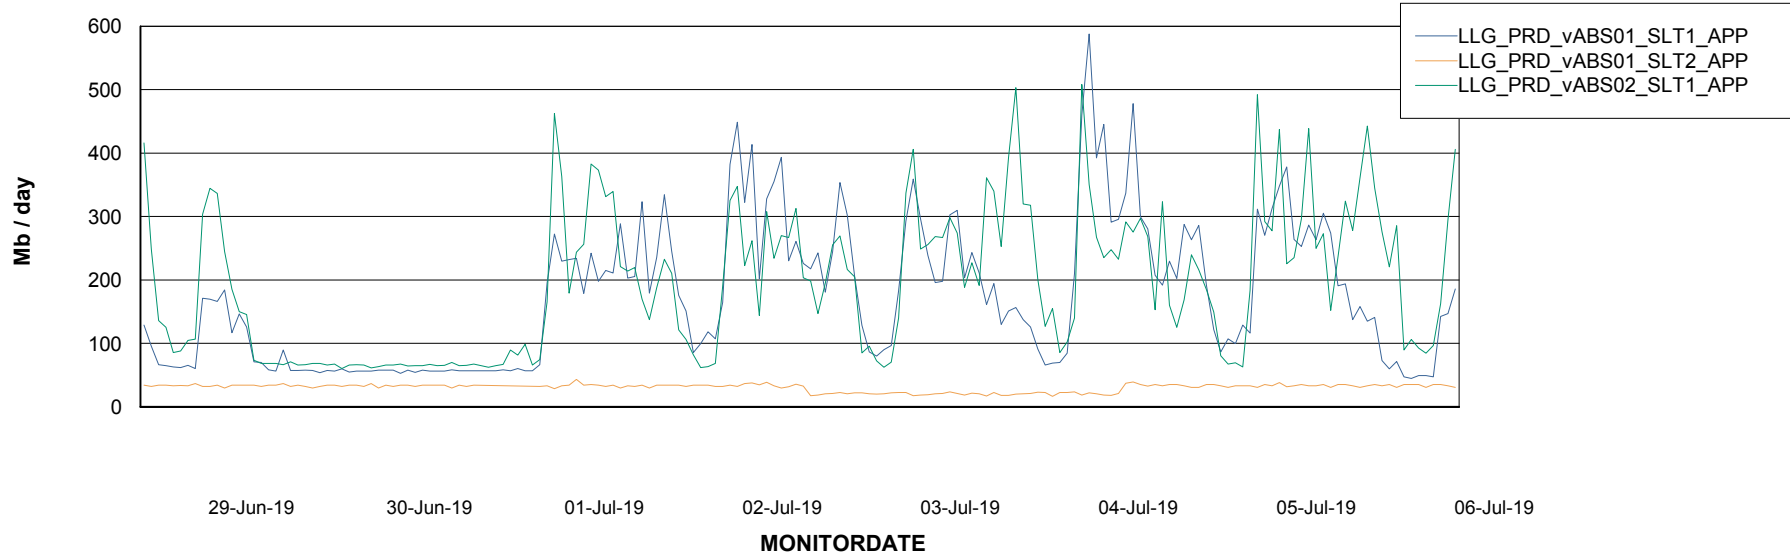

ABSolute Application Server Services

Avg memory used per ABS Server Service