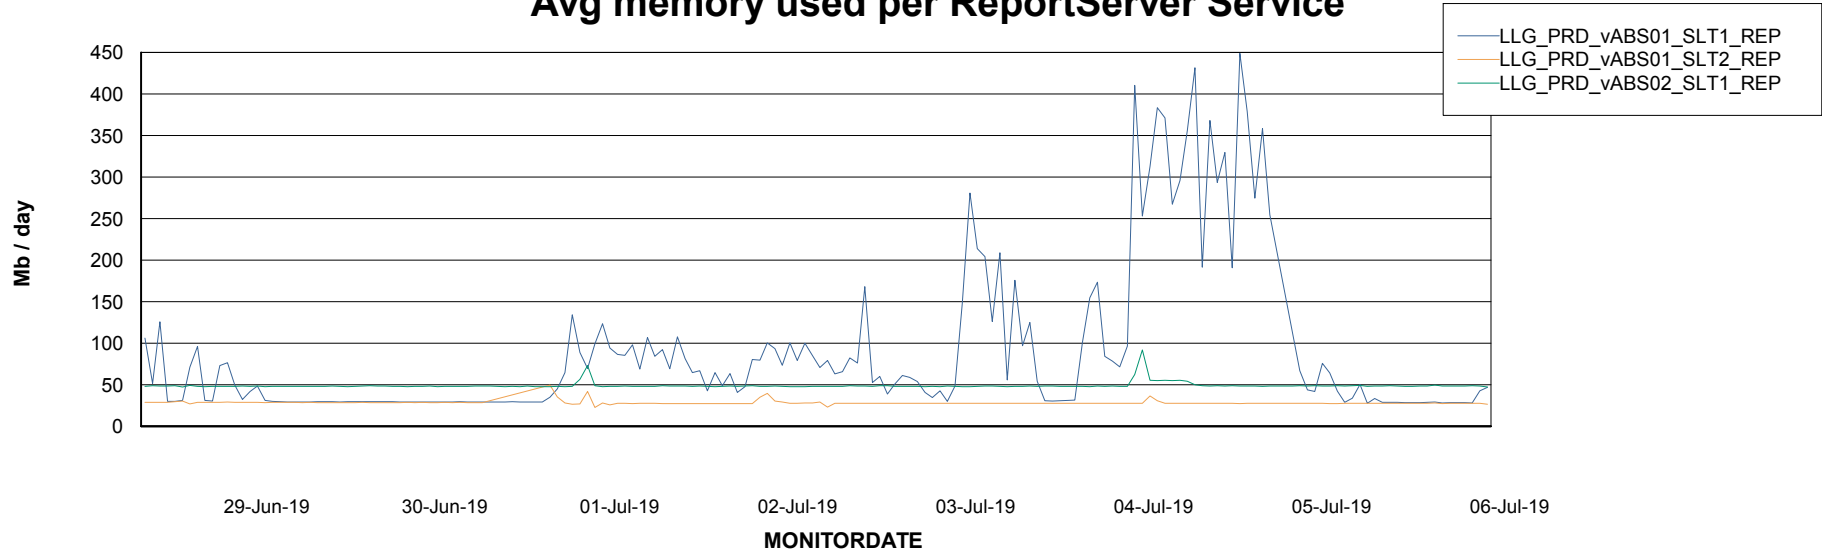

ABSSolute Application ReportServer Services

Avg memory used per ReportServer Service