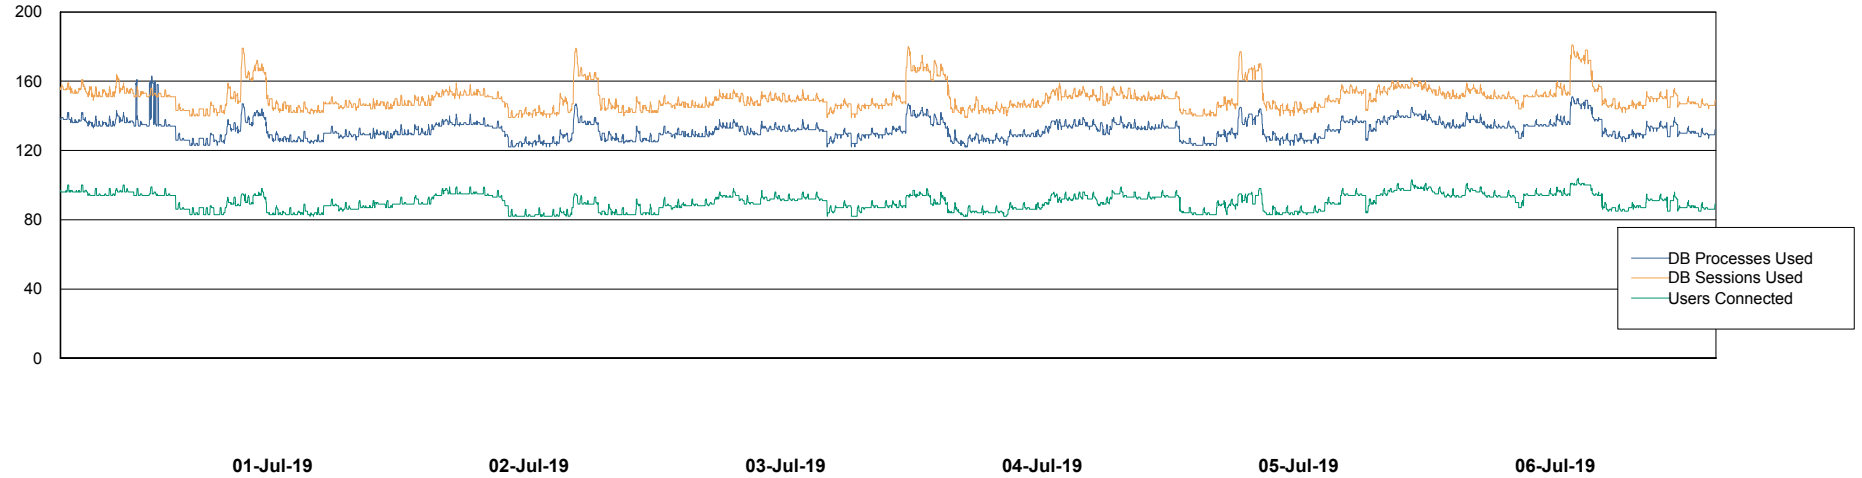

Database Performance LLGDB_Production