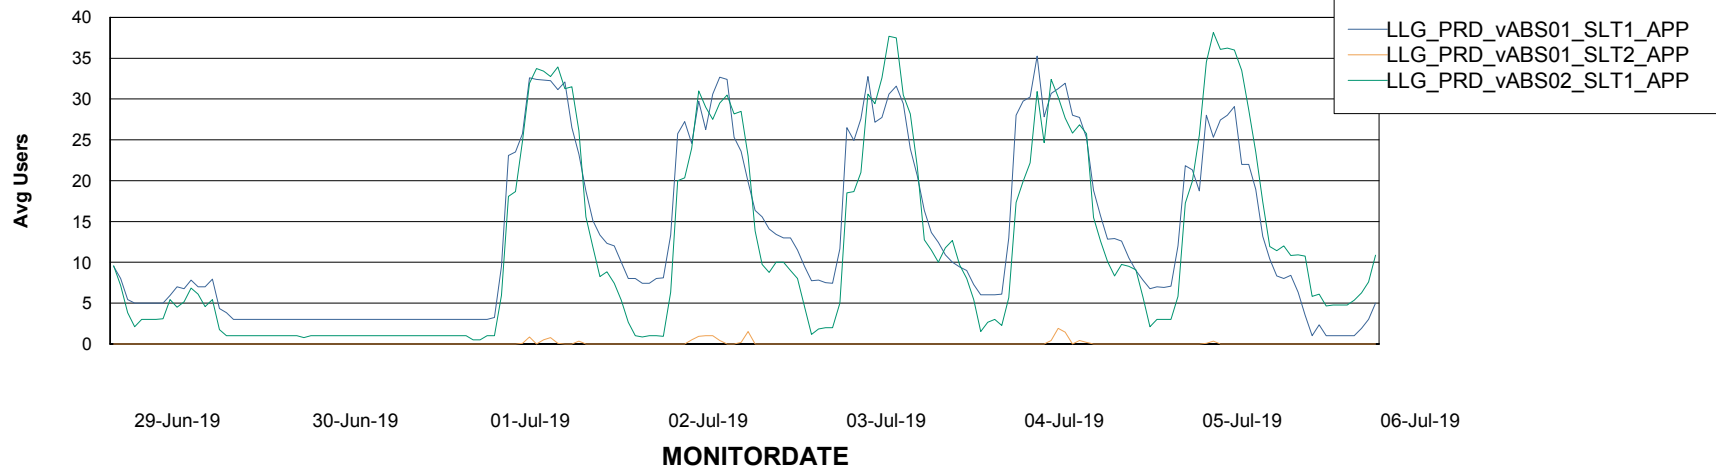

Avg users per day per ABS server