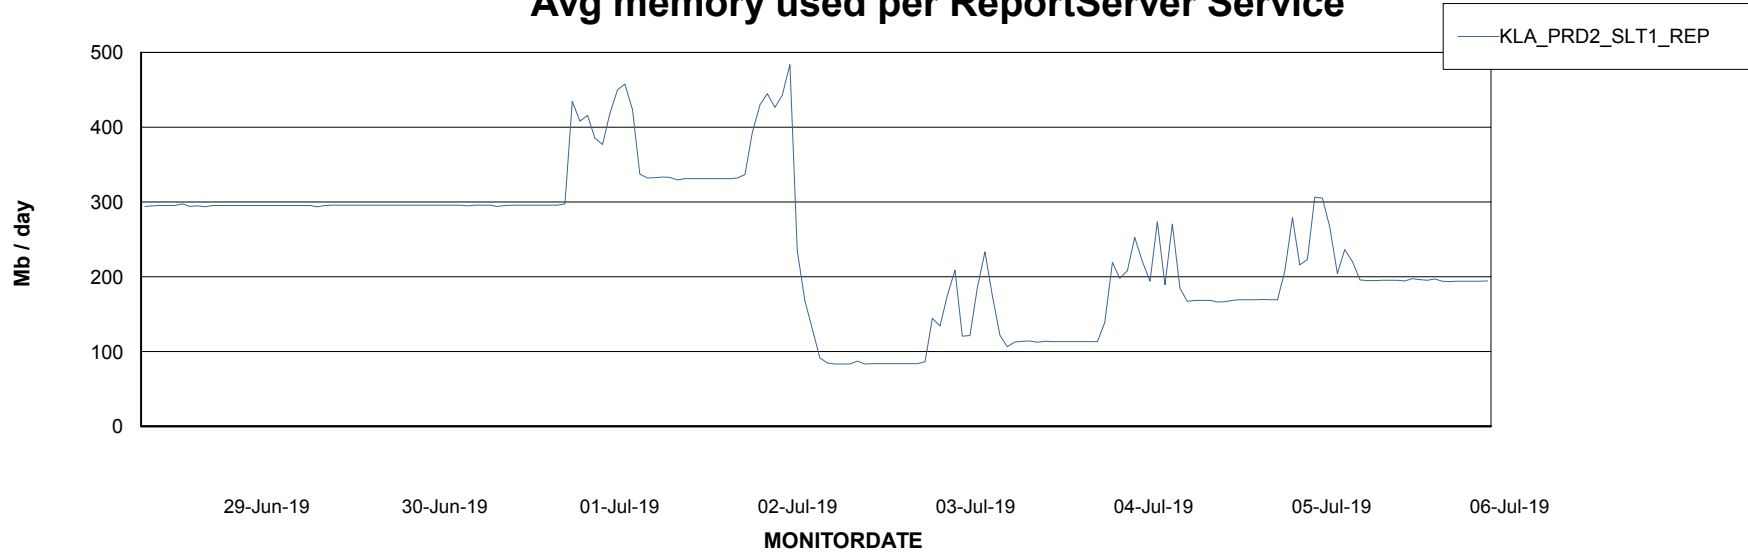

ABSSolute Application ReportServer Services

Avg memory used per ReportServer Service