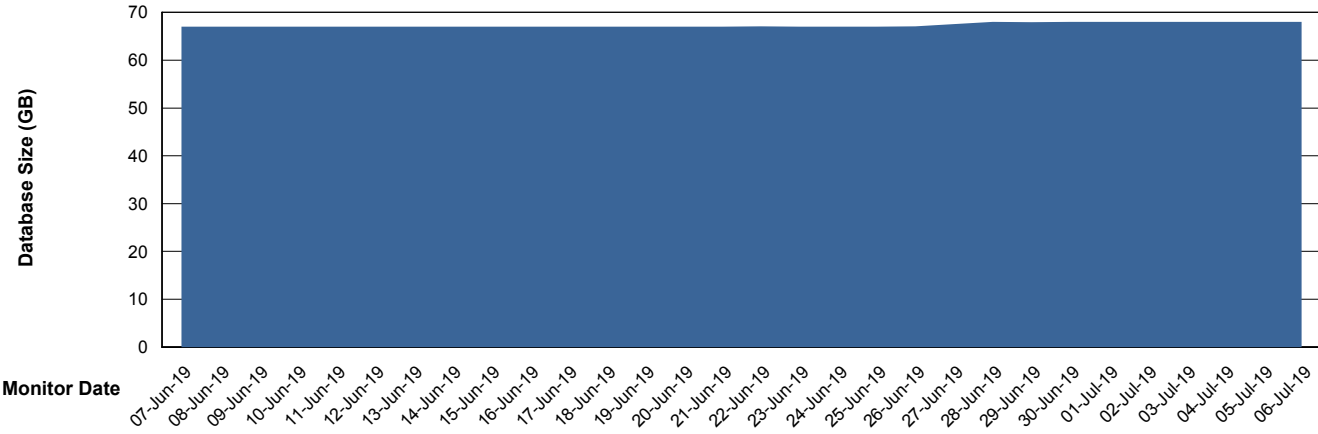

Weekly SLA Customer Report

Customer KLA_Production
Database ID 65

Database Performance KLADB_Production

Weekly SLA Customer Report

Customer KLA_Production
Database ID 65

Database Performance KLADB_Standby

Weekly SLA Customer Report

Customer KLA_Production
 Database ID 65

DATABASE SIZE KLADB_Production

Database growth over last month

Database Tablespace KLADB_Production

Date	Tablespace Name	Filesize (Gb)	Usedsize (Gb)	Percentage free
06-Jul-19	ABSDATA	40	34	15
	INDX	38	31	18
05-Jul-19	ABSDATA	40	34	15
	INDX	38	31	18
04-Jul-19	ABSDATA	40	34	15
	INDX	38	31	18
03-Jul-19	ABSDATA	40	34	15
	INDX	38	31	18
02-Jul-19	ABSDATA	40	34	15
	INDX	38	31	18
01-Jul-19	ABSDATA	40	34	15
	INDX	38	31	18
30-Jun-19	ABSDATA	40	34	15
	INDX	38	31	18