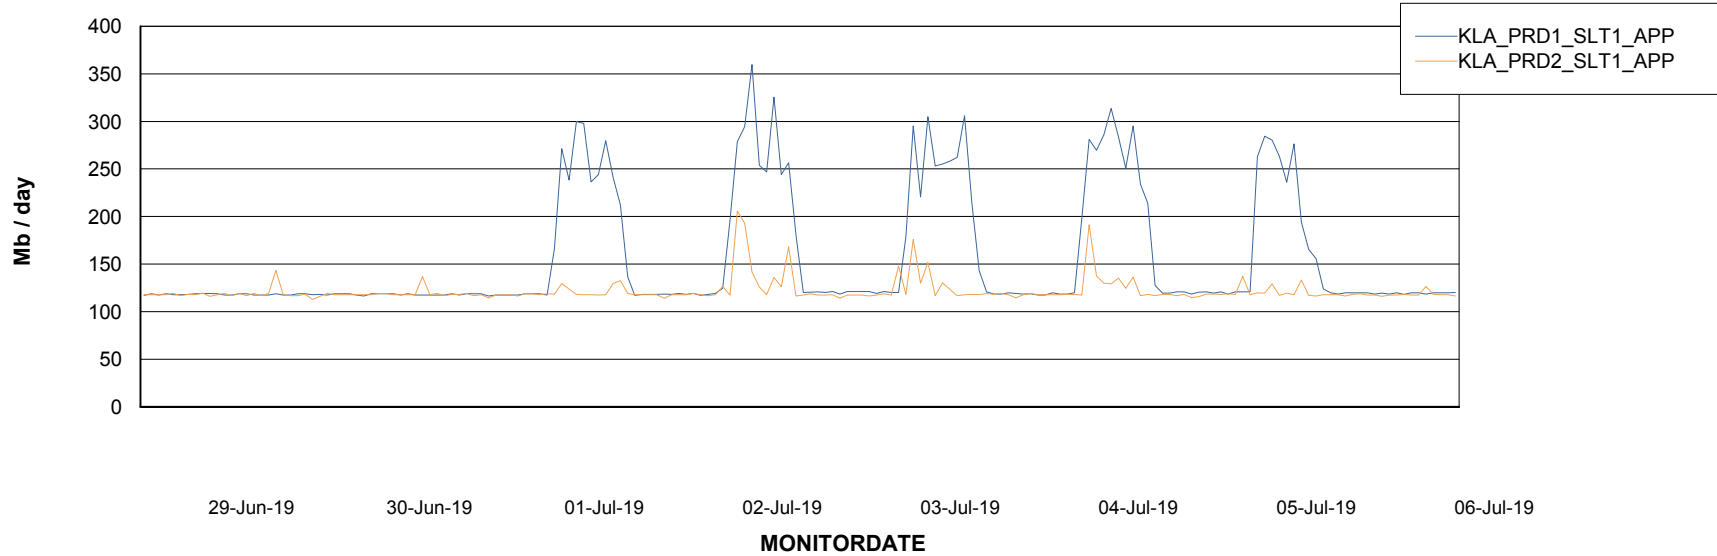

ABSSolute Application Server Services

Avg memory used per ABS Server Service