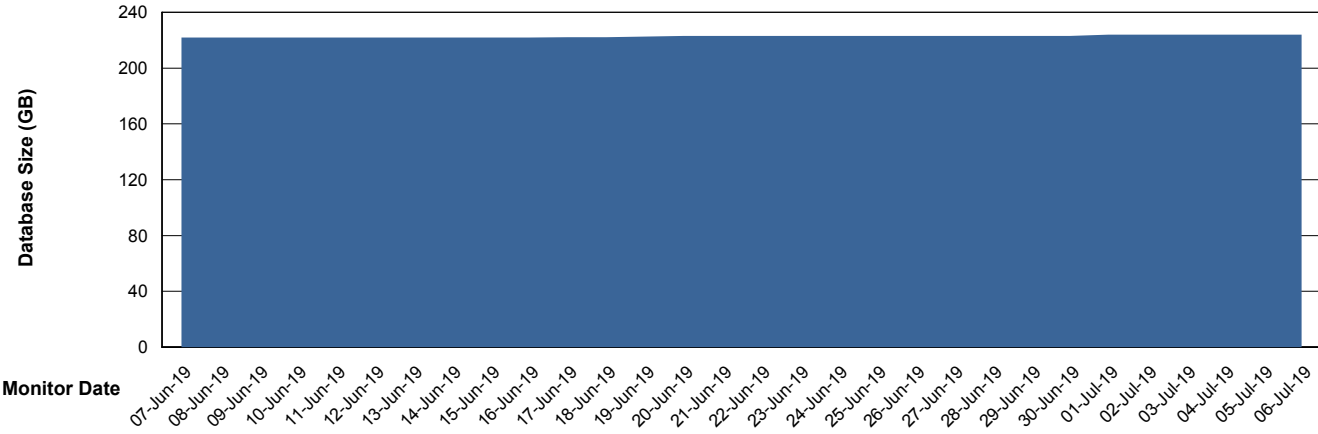

Weekly SLA Customer Report

Customer FIS_Production
Database ID 46

Database Performance FISDB_Production

Weekly SLA Customer Report

Customer FIS_Production
Database ID 46

Database Performance FISDB_Standby

Weekly SLA Customer Report

Customer FIS_Production
 Database ID 46

DATABASE SIZE FISDB_Production

Database growth over last month

Database Tablespace FISDB_Production

Date	Tablespace Name	Filesize (Gb)	Usedsize (Gb)	Percentage free
06-Jul-19	ABSDATA	111	90	19
	INDX	150	130	13
05-Jul-19	ABSDATA	111	90	19
	INDX	150	130	13
04-Jul-19	ABSDATA	111	90	19
	INDX	150	130	13
03-Jul-19	ABSDATA	111	90	19
	INDX	150	130	13
02-Jul-19	ABSDATA	111	90	19
	INDX	150	130	13
01-Jul-19	ABSDATA	111	90	19
	INDX	150	130	13
30-Jun-19	ABSDATA	111	90	19
	INDX	150	130	13