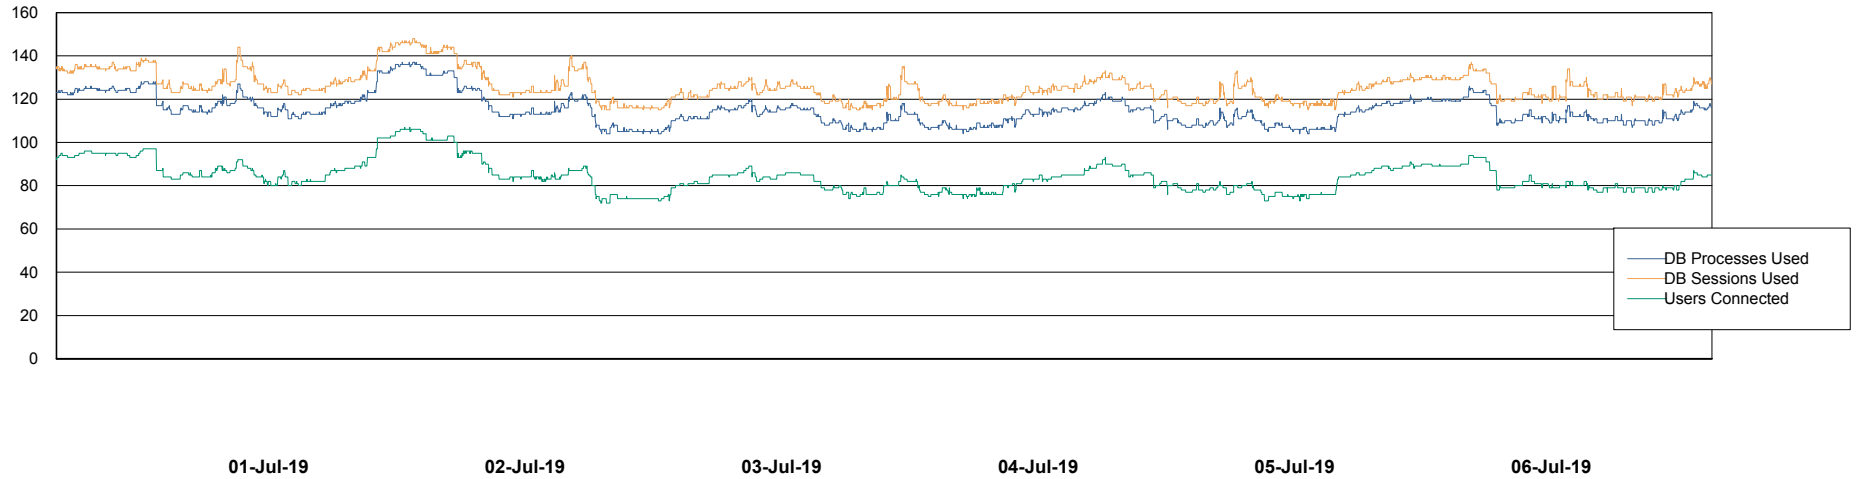

Harddisk Usage FIS_PRD_ORACLE2

	Free disk space on c: (%)	Total disk space on c: (Gb)	Free disk space on l: (%)	Total disk space on l: (Gb)	Free disk space on o: (%)	Total disk space on o: (Gb)
06-Jul-19	67	279	19	279	3	373
05-Jul-19	67	279	19	279	3	373
04-Jul-19	67	279	19	279	3	373
03-Jul-19	67	279	19	279	3	373
02-Jul-19	67	279	19	279	3	373
01-Jul-19	67	279	18	279	3	373
30-Jun-19	67	279	19	279	3	373

Weekly SLA Customer Report

Customer FIS_Production
Database ID 46

Database Performance FISDB_Production

Weekly SLA Customer Report

Customer FIS_Production
Database ID 46

Database Performance FISDB_Standby

Weekly SLA Customer Report