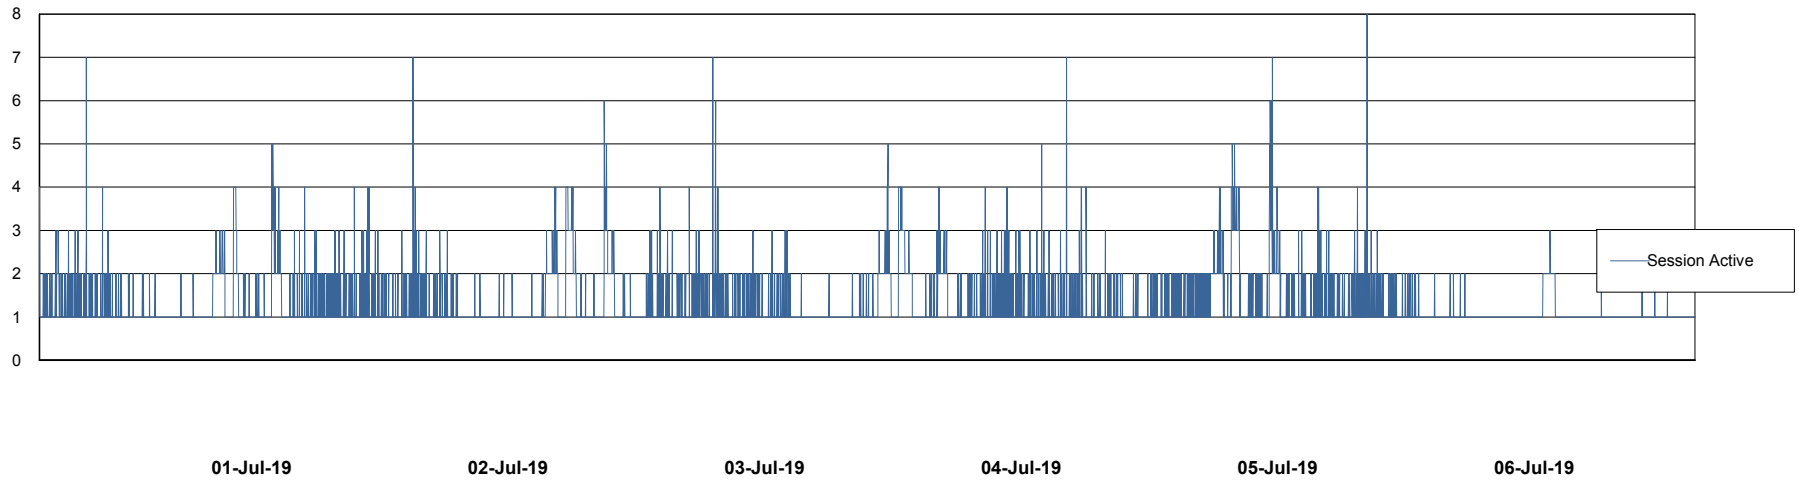

Database Performance ELJDB_Production