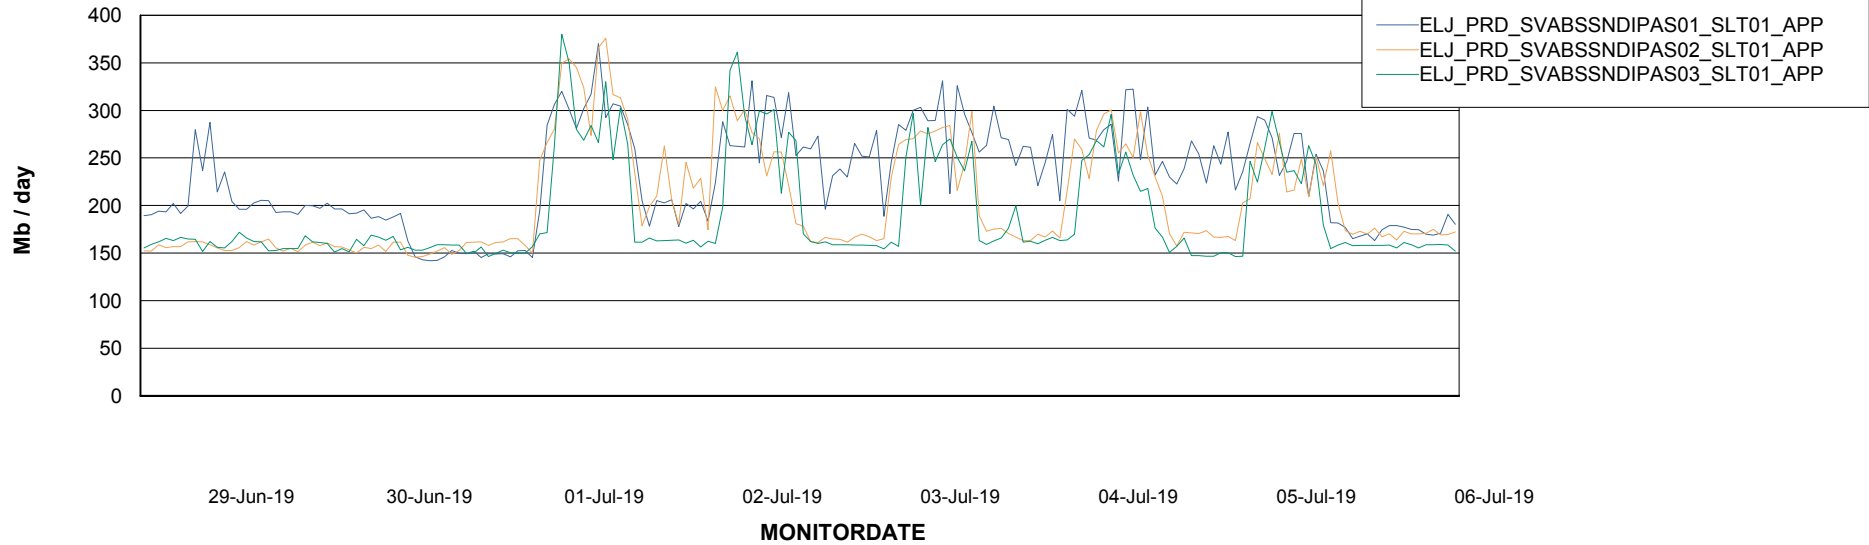

ABSSolute Application Server Services

Avg memory used per ABS Server Service