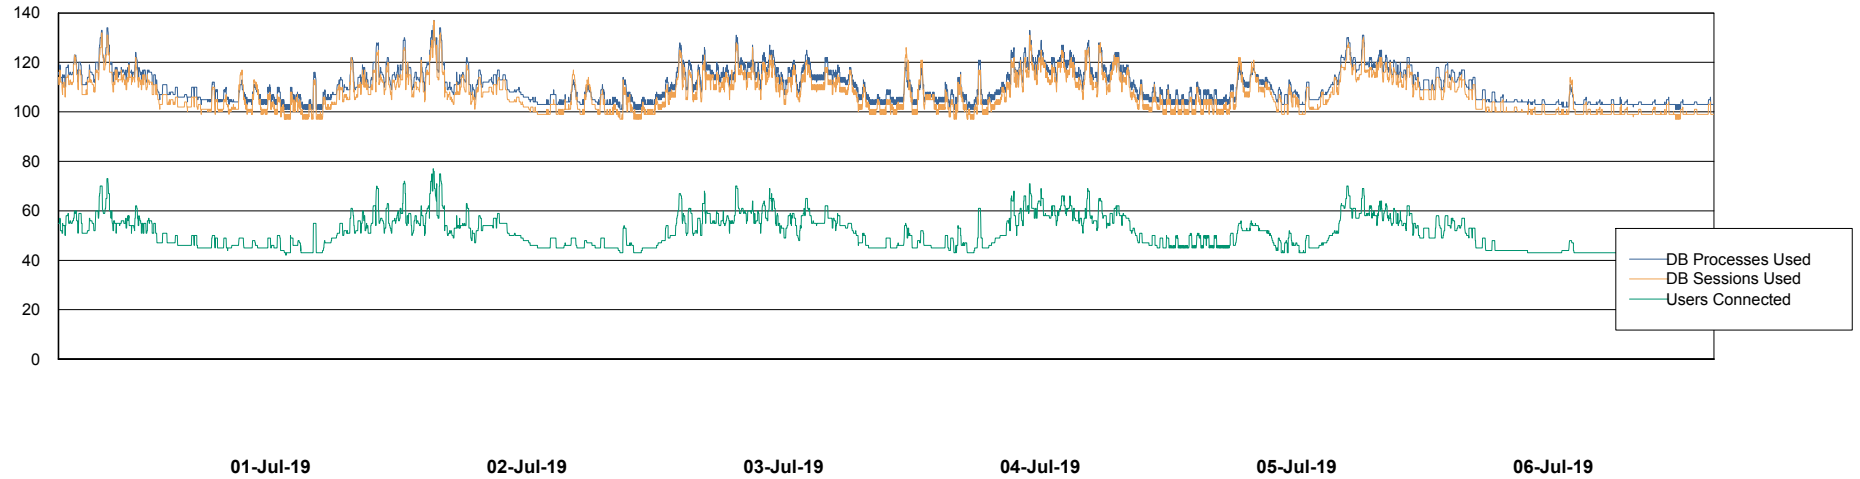

Database Performance ELJDB_Production