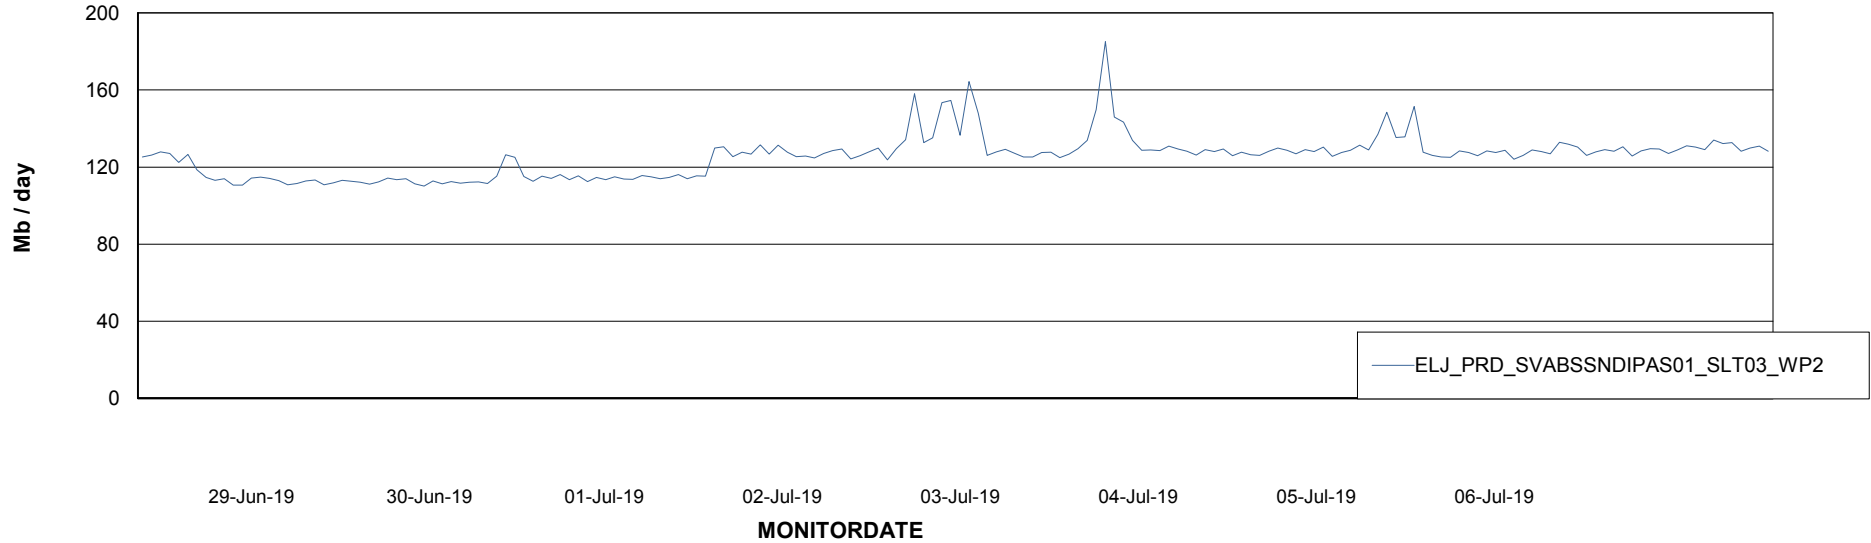

ABSSolute Web Component Services

Avg memory used per ABS Web component