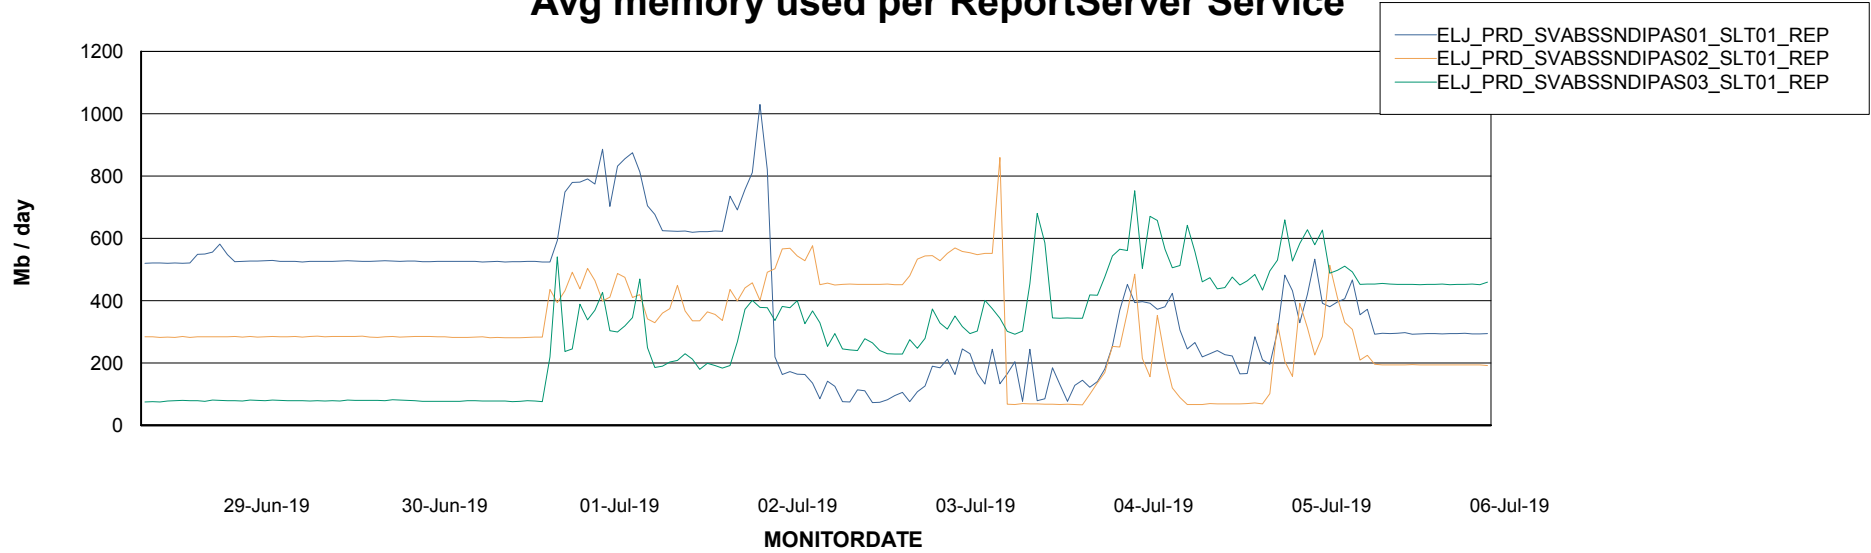

ABSSolute Application ReportServer Services

Avg memory used per ReportServer Service