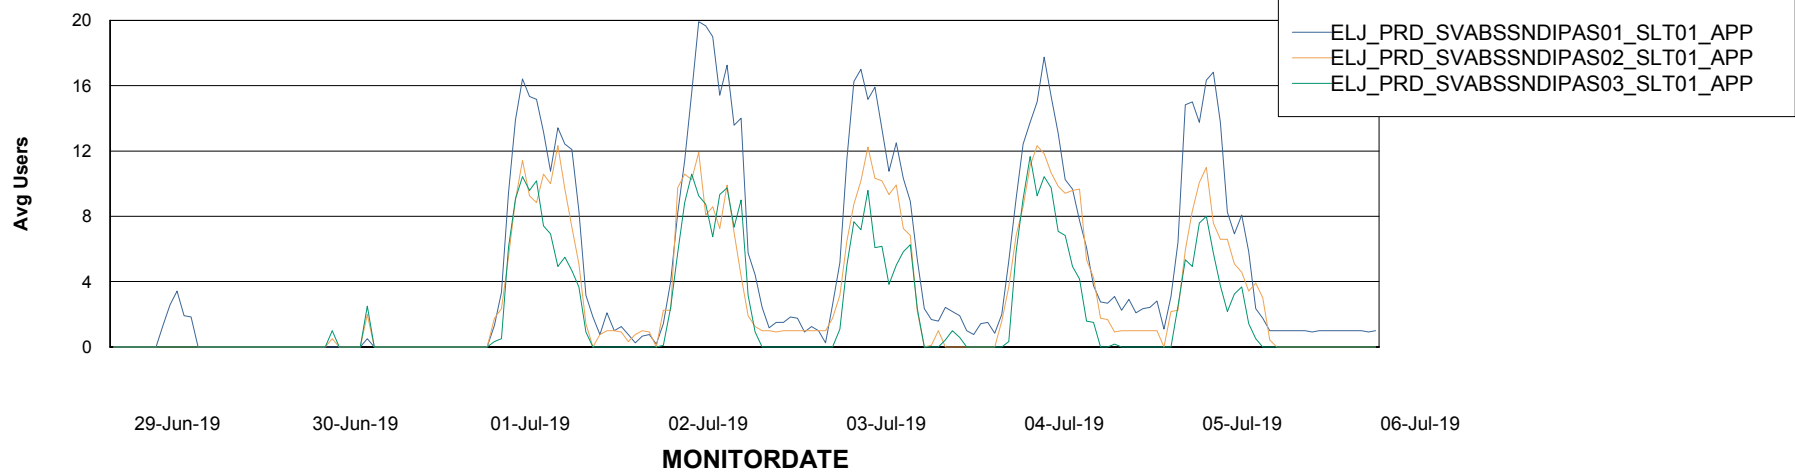

Avg users per day per ABS server