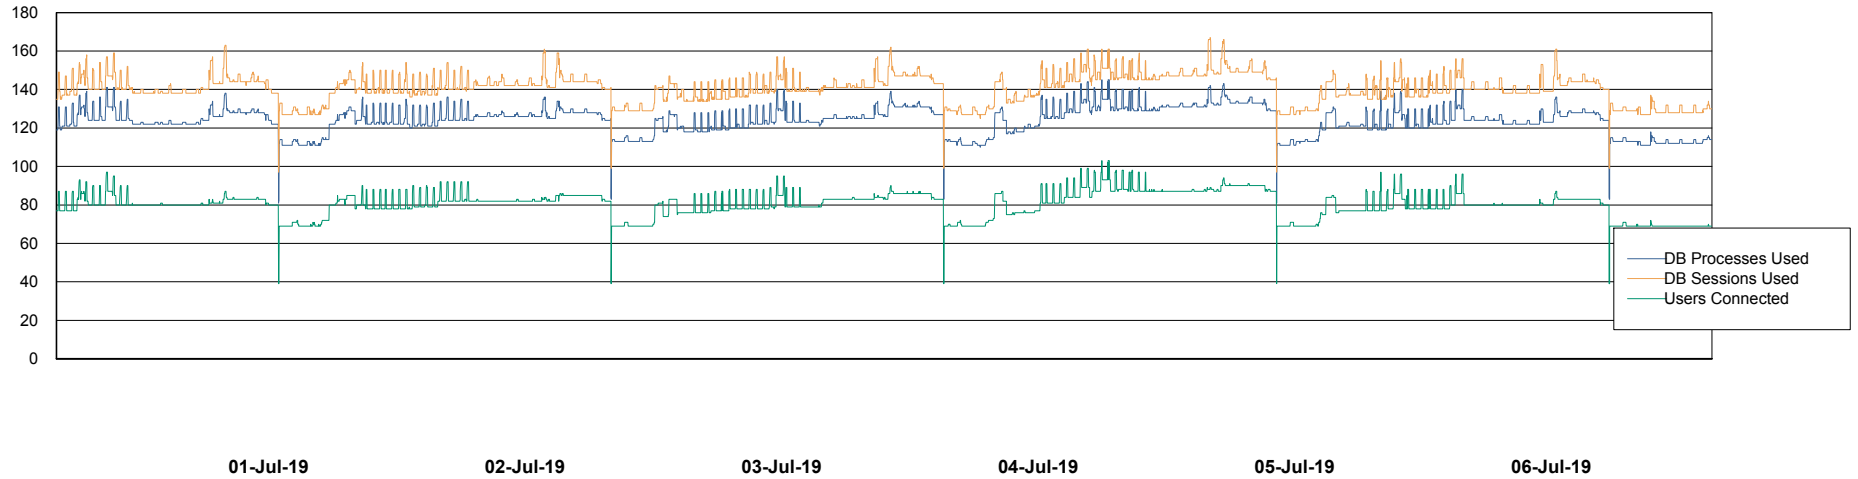

Harddisk Usage DFD_PRD_ORACLE2

	Free disk space on c: (%)	Total disk space on c: (Gb)	Free disk space on d: (%)	Total disk space on d: (Gb)	Free disk space on e: (%)	Total disk space on e: (Gb)	Free disk space on f: (%)	Total disk space on f: (Gb)
06-Jul-19	43	78	70	479	54	800	61	800
05-Jul-19	43	78	70	479	54	800	61	800
04-Jul-19	43	78	70	479	54	800	61	800
03-Jul-19	43	78	70	479	54	800	61	800
02-Jul-19	43	78	70	479	54	800	61	800
01-Jul-19	43	78	70	479	55	800	61	800
30-Jun-19	43	78	70	479	55	800	61	800

Weekly SLA Customer Report

Customer DFD Production
Database ID 39

Database Performance DFDDB_Production

Weekly SLA Customer Report

Customer DFD Production
Database ID 39

Database Performance DFDDB_Standby

Weekly SLA Customer Report