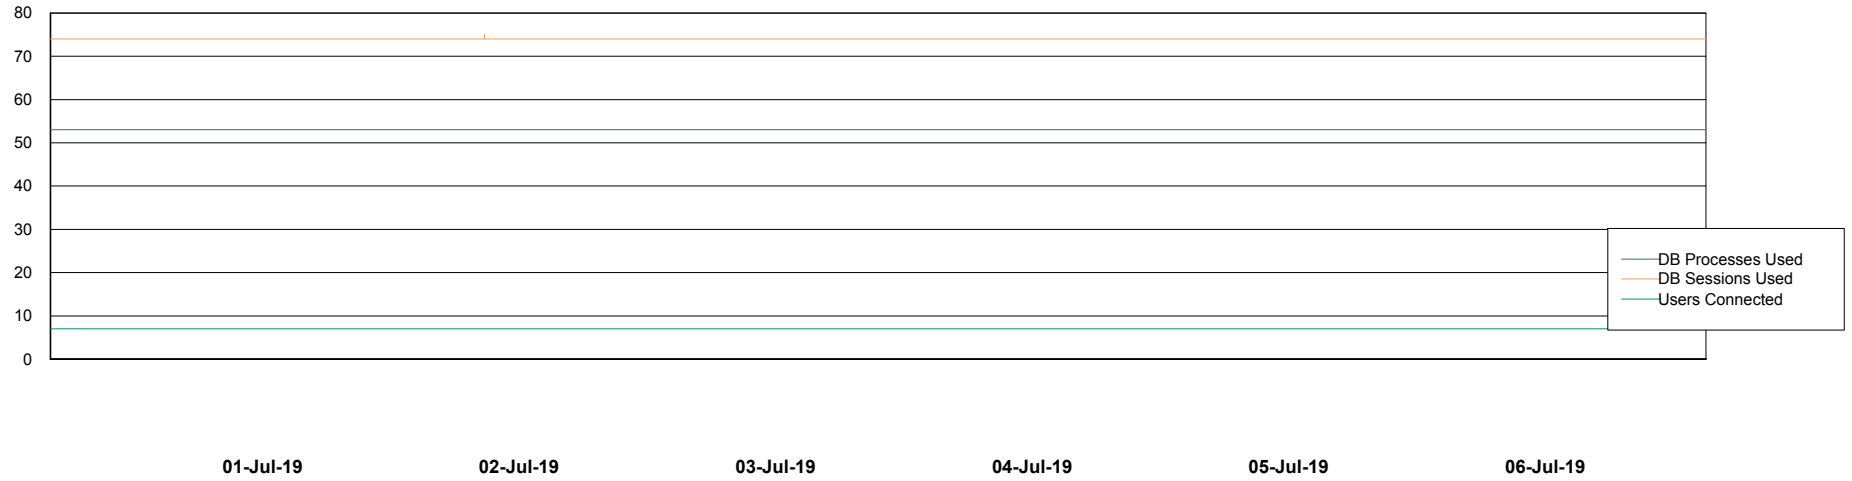

Weekly SLA Customer Report

Customer DFD Production
Database ID 39

Database Performance DFDDB_Production

Weekly SLA Customer Report

Customer DFD Production
Database ID 39

Database Performance DFDDB_Standby

Weekly SLA Customer Report