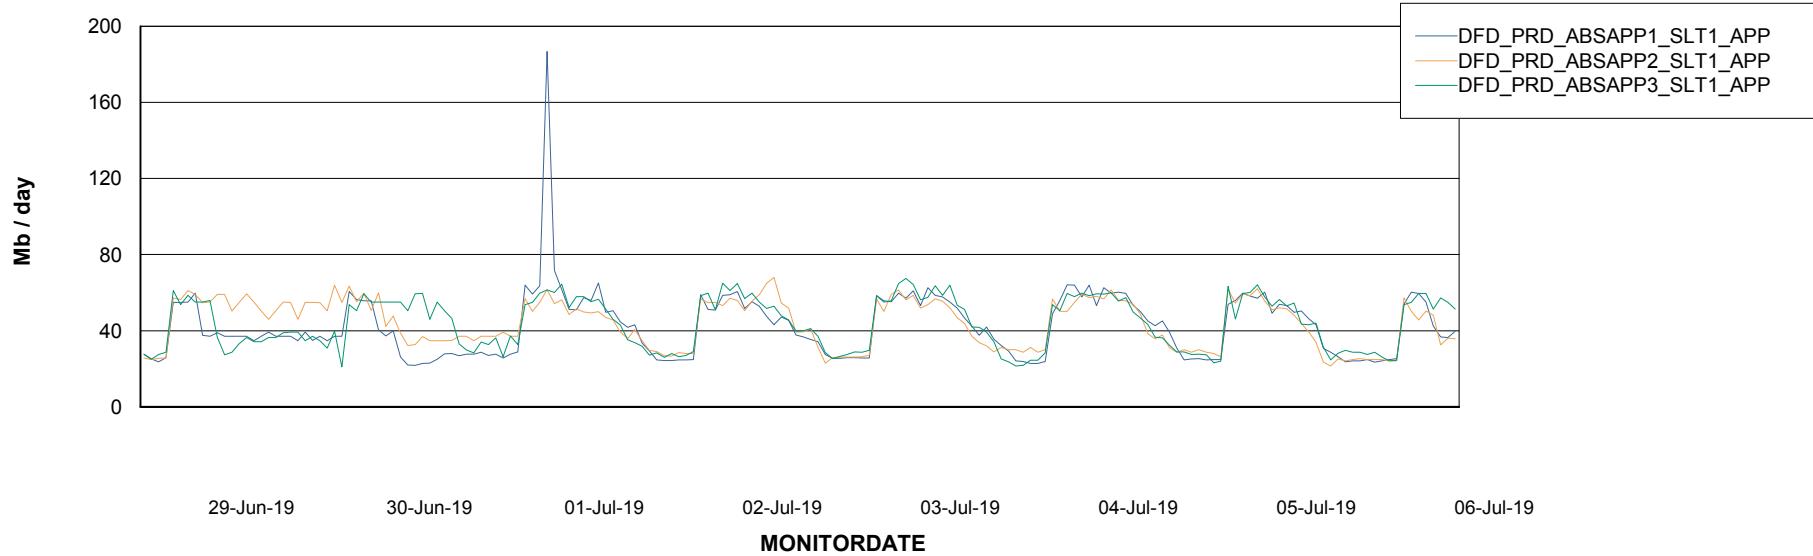

Standby Database Health DFD Production

Recovery lag for last 7 days

Weekly SLA Customer Report

Customer DFD Production
Database ID 39

ABSSolute Application Server Services

Avg memory used per ABS Server Service