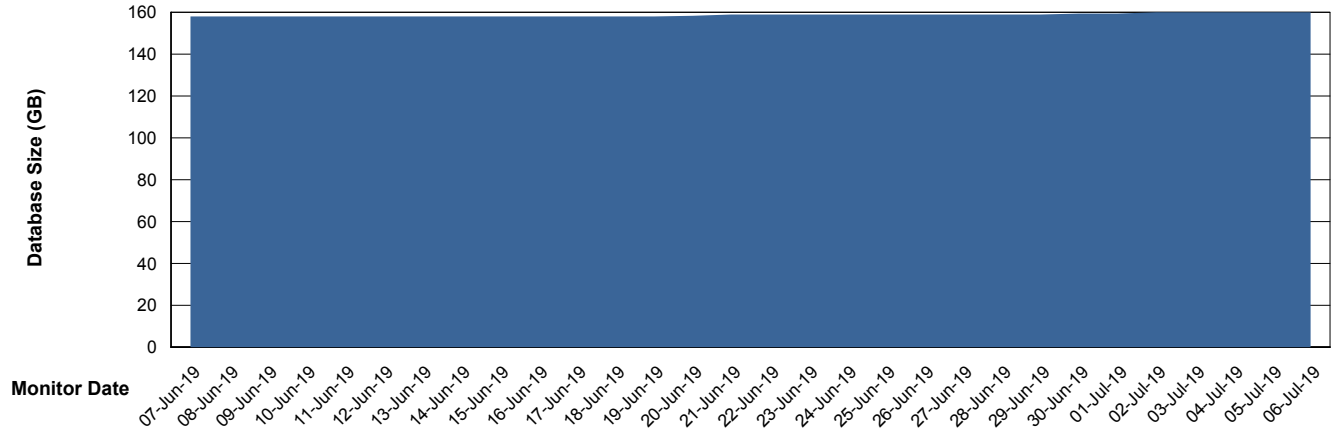

Weekly SLA Customer Report

Customer DFD Production
Database ID 39

Database Performance DFDDB_Production

Weekly SLA Customer Report

Customer DFD Production
Database ID 39

Database Performance DFDDB_Standby

Weekly SLA Customer Report

Customer DFD Production
Database ID 39

Database Performance DFDDDBBI_Production

Weekly SLA Customer Report

Customer DFD Production
Database ID 39

DATABASE SIZE DFDDDB_Production

Database growth over last month