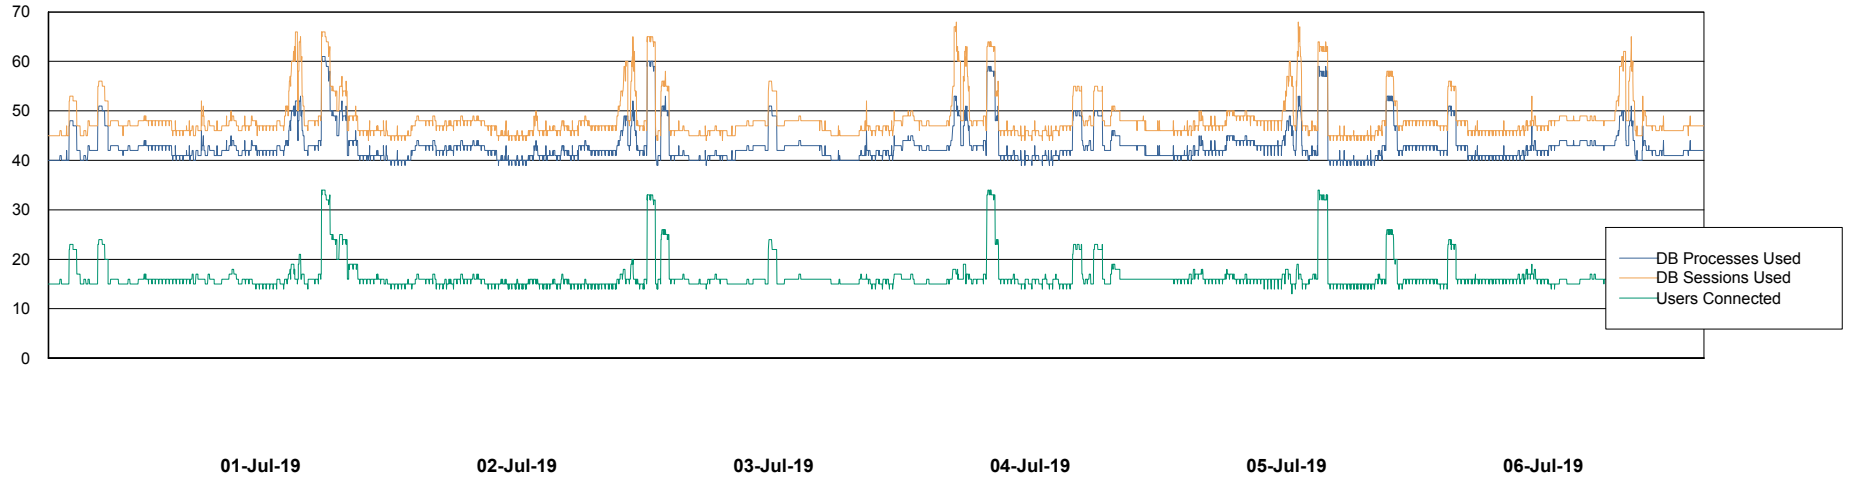

Database Performance DFDDDBBI_Production