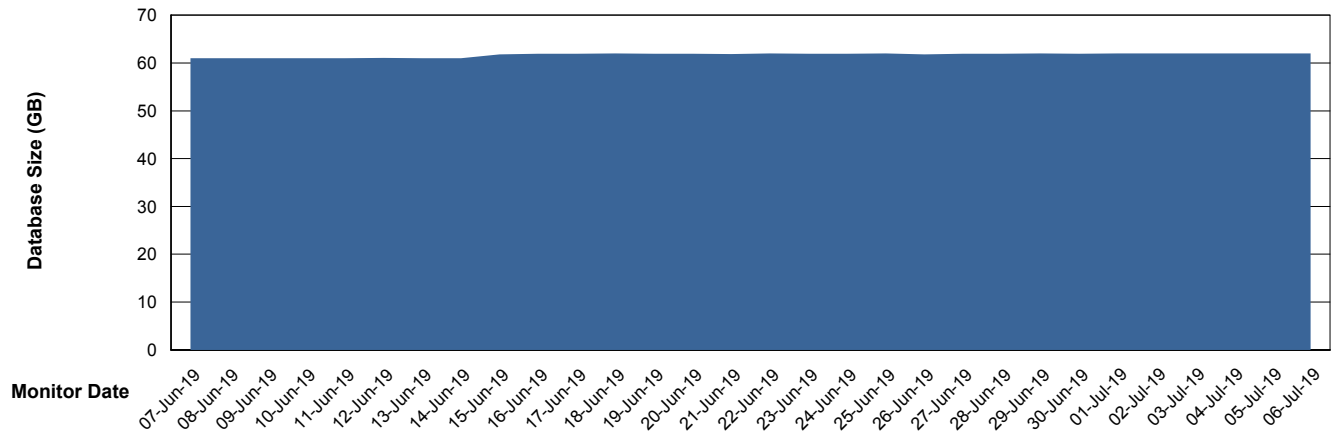

DATABASE SIZE DFDDDBI_Production

Database growth over last month