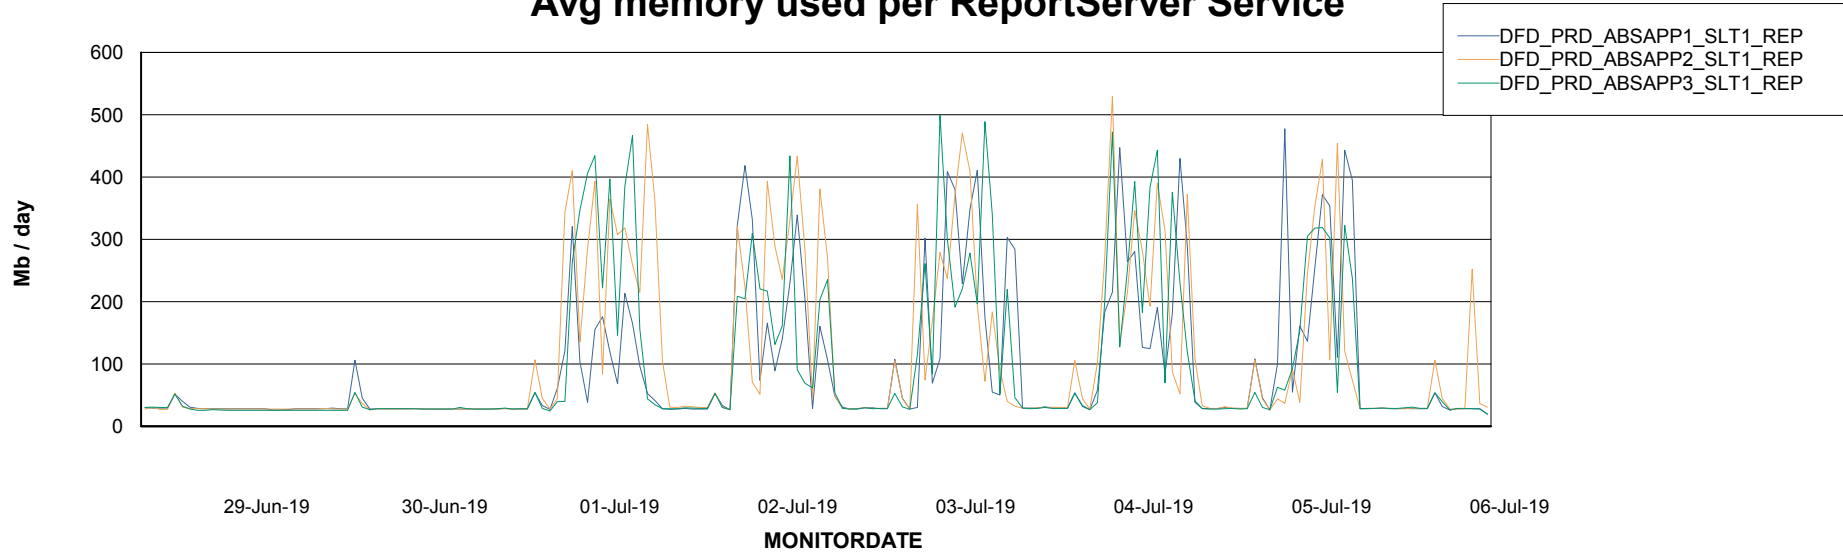

Avg users per day per ABS server

Weekly SLA Customer Report

Customer DFD Production
Database ID 39

ABSSolute Application ReportServer Services

Avg memory used per ReportServer Service

Disaster per ABS component