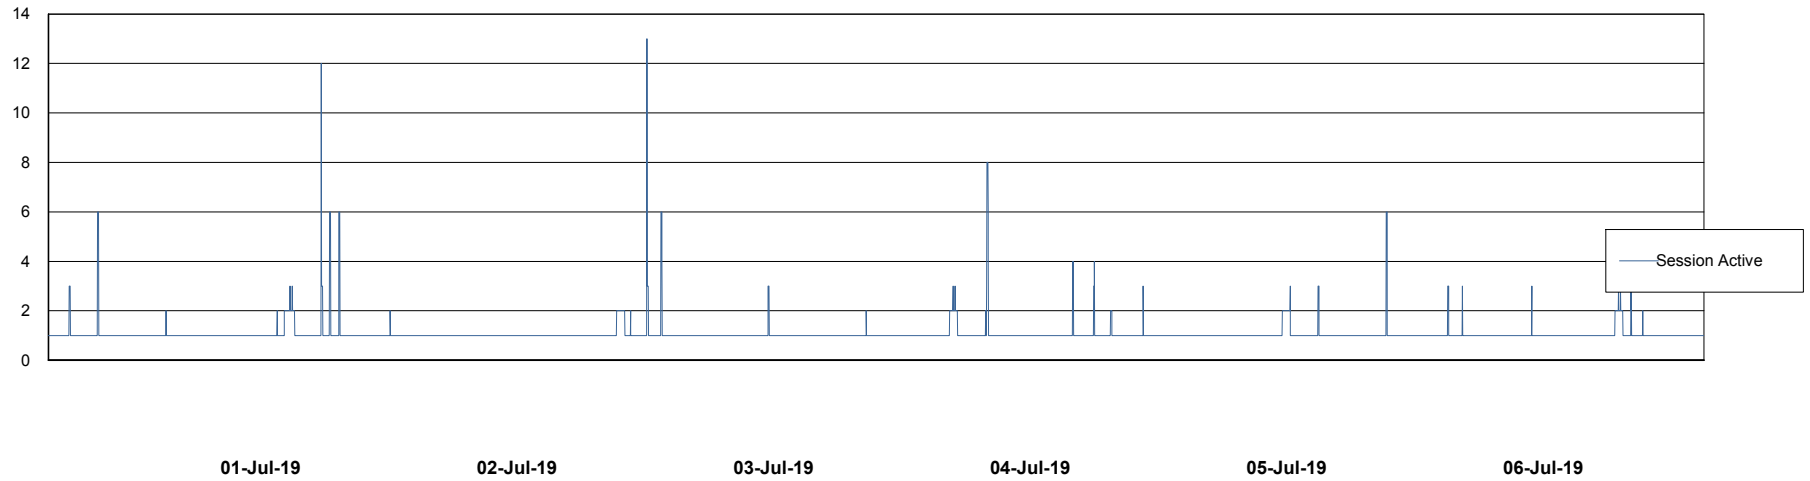

Database Performance DFDDDBBI_Production