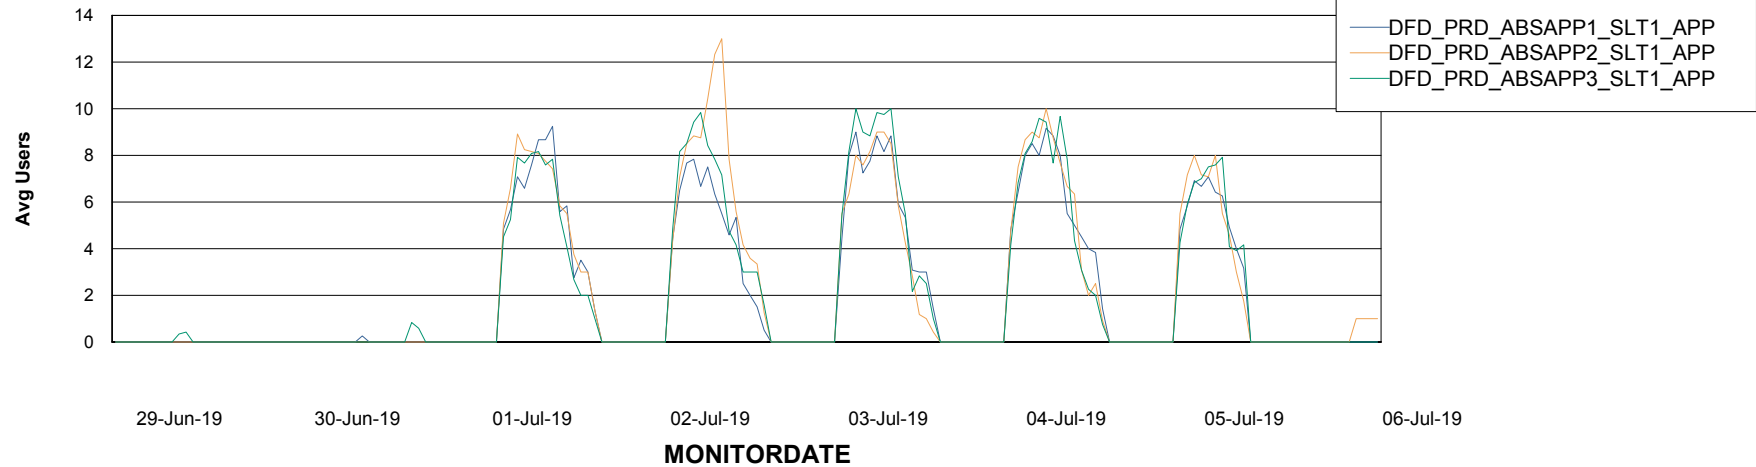

Avg users per day per ABS server