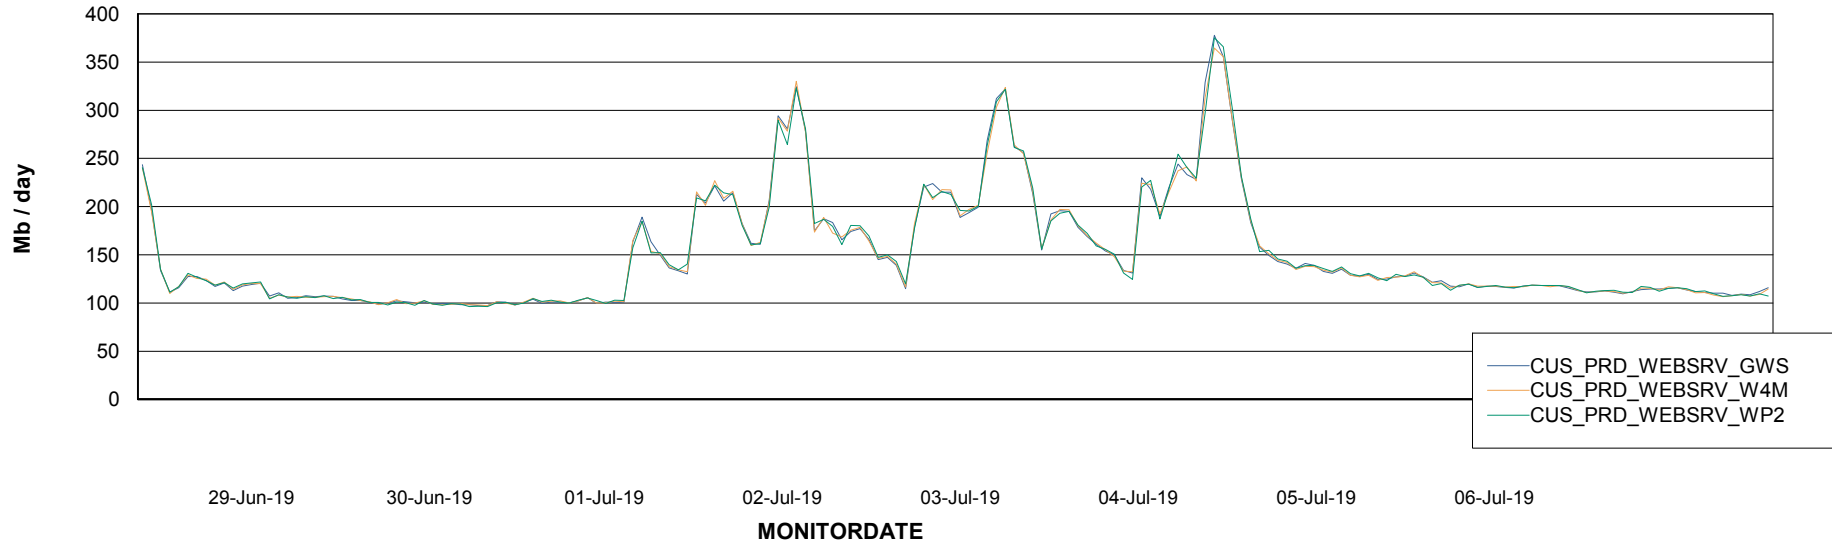

ABSSolute Web Component Services

Avg memory used per ABS Web component