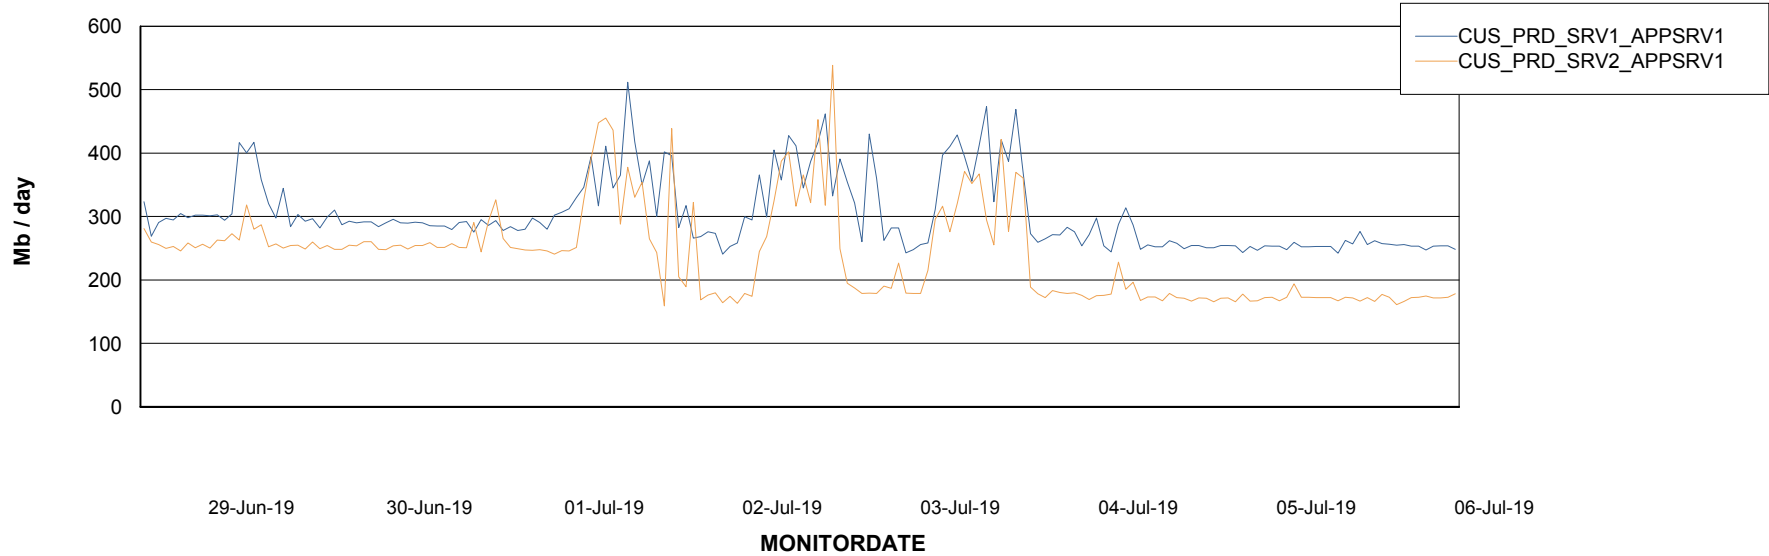

ABSSolute Application Server Services

Avg memory used per ABS Server Service