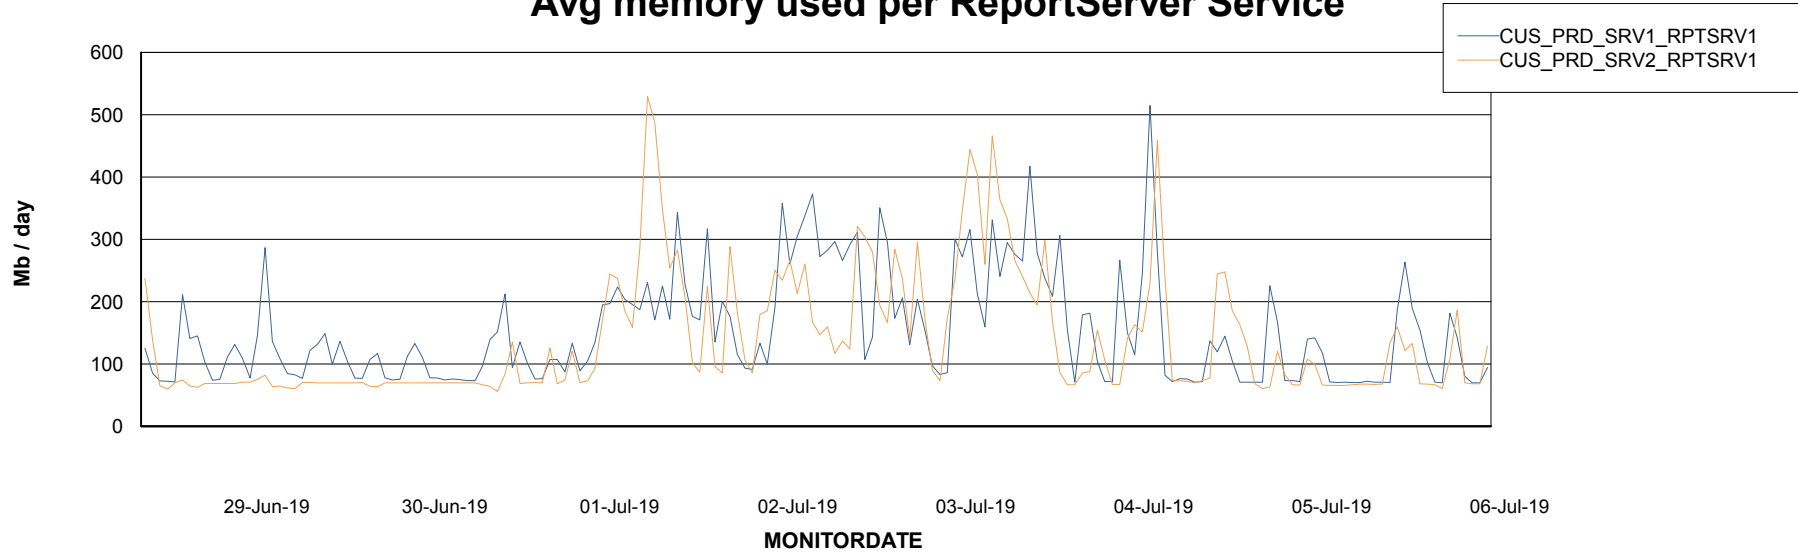

ABSSolute Web Component Services

Avg memory used per ReportServer Service