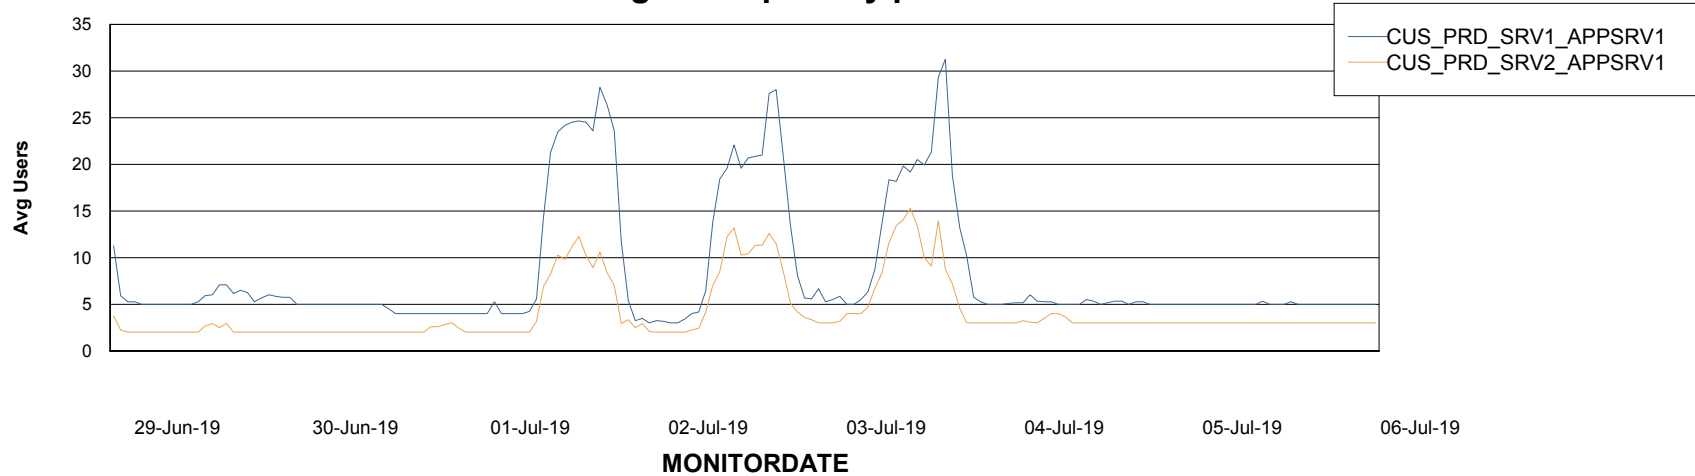

Avg users per day per ABS server