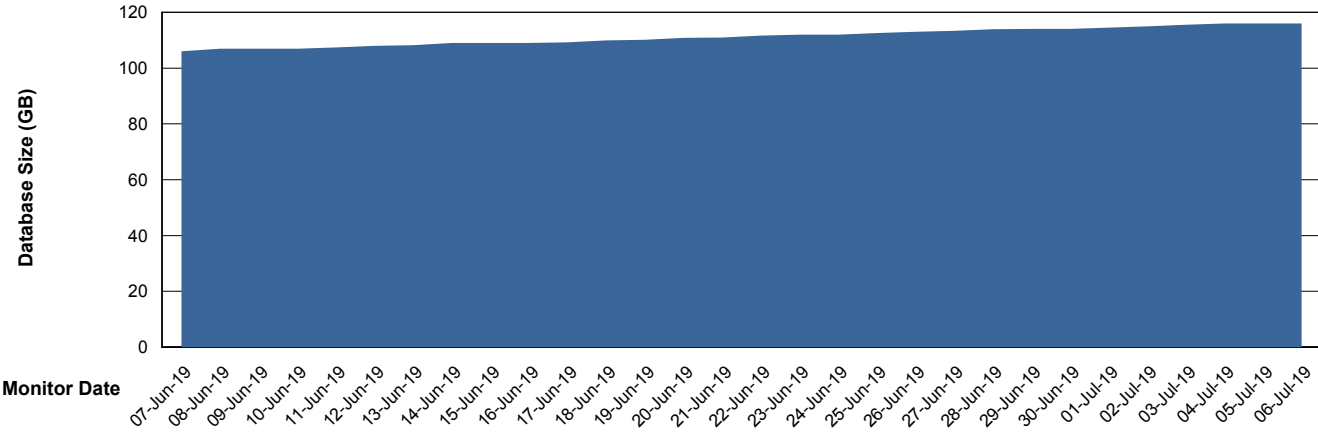

DATABASE SIZE CUS_ProdDB_Primary

Database growth over last month

Database Tablespace CUS_ProdDB_Primary

Date	Tablespace Name	Filesize (Gb)	Usedsize (Gb)	Percentage free
06-Jul-19	ABSDATA	120	104	13
	INDX	6	4	33
05-Jul-19	ABSDATA	120	104	13
	INDX	6	4	33
04-Jul-19	ABSDATA	120	104	13
	INDX	6	4	33
03-Jul-19	ABSDATA	120	104	13
	INDX	6	4	33
02-Jul-19	ABSDATA	120	104	13
	INDX	6	4	33
01-Jul-19	ABSDATA	120	103	14
	INDX	6	4	33
30-Jun-19	ABSDATA	120	103	14
	INDX	6	4	33