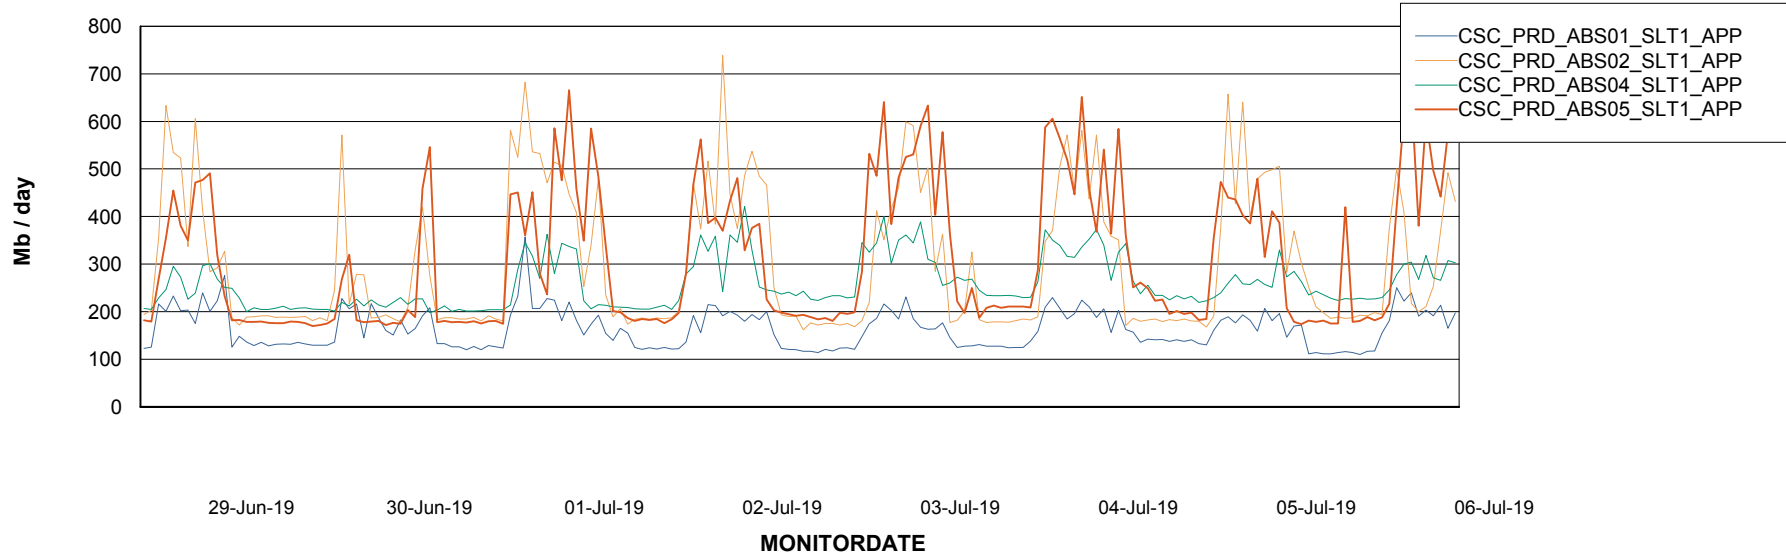

ABSSolute Application Server Services

Avg memory used per ABS Server Service