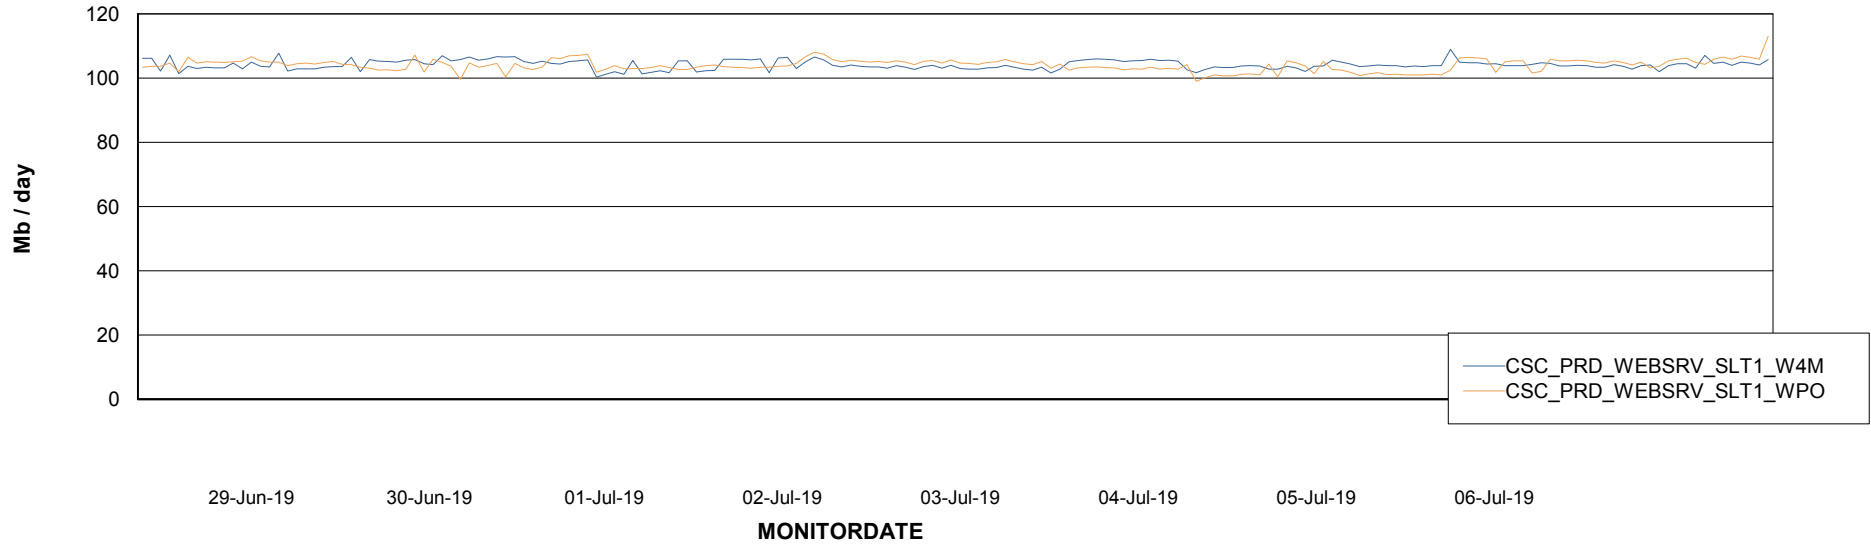

ABSSolute Web Component Services

Avg memory used per ABS Web component