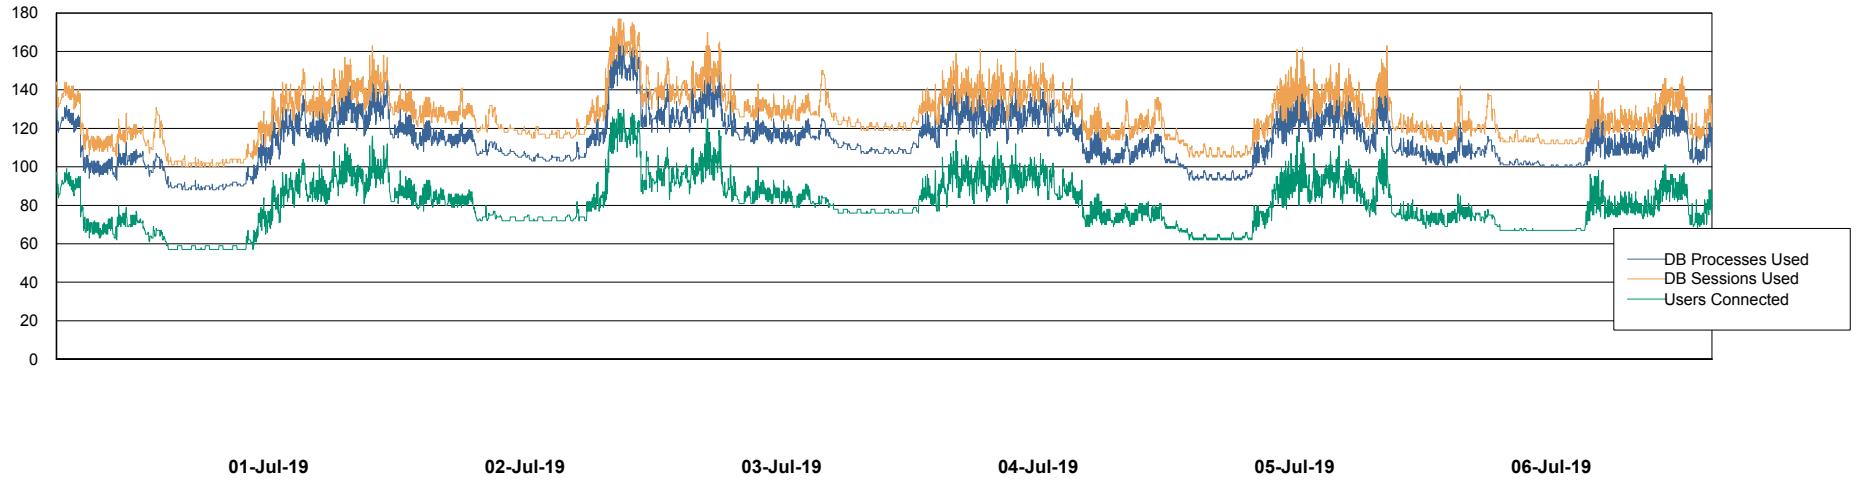

Database Performance CSCDB_Primary