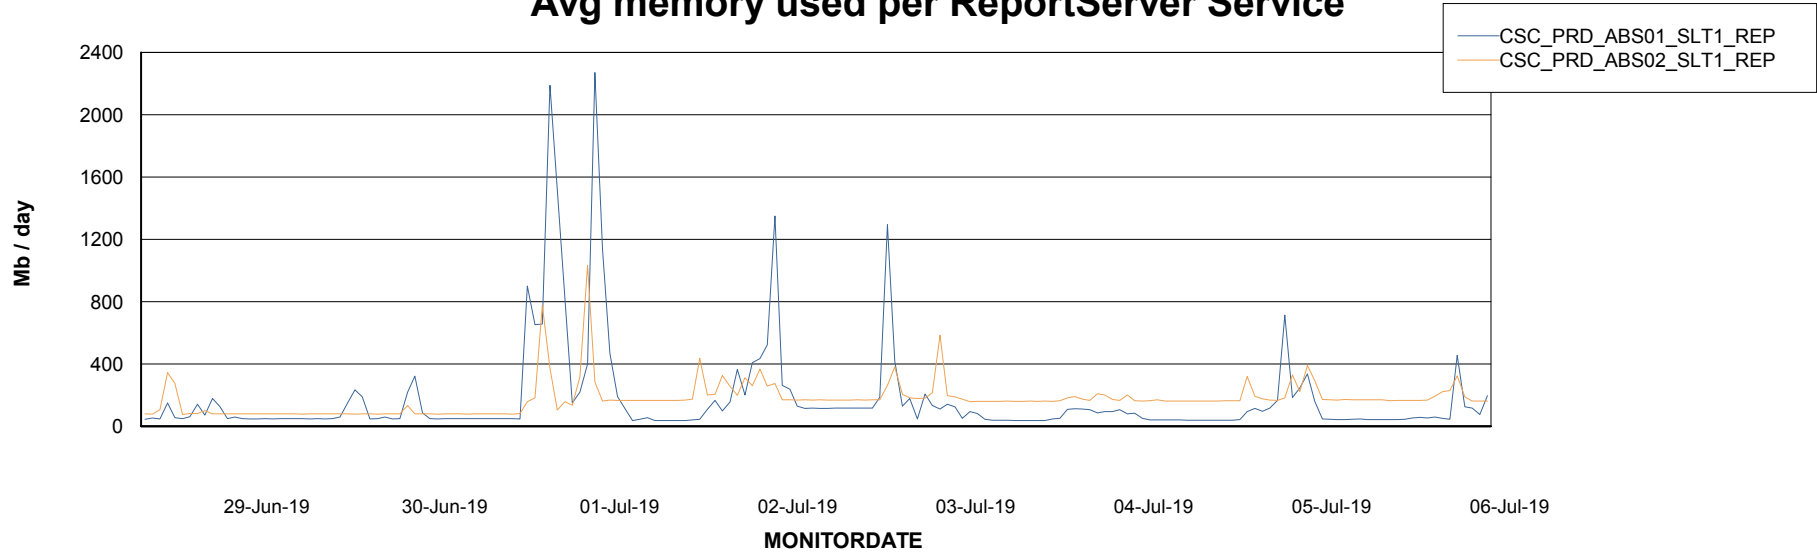

Avg memory used per ABS Server Service

Avg users per day per ABS server

Weekly SLA Customer Report

Customer CSC_Production
Database ID 50

ABSSolute Application ReportServer Services

Avg memory used per ReportServer Service