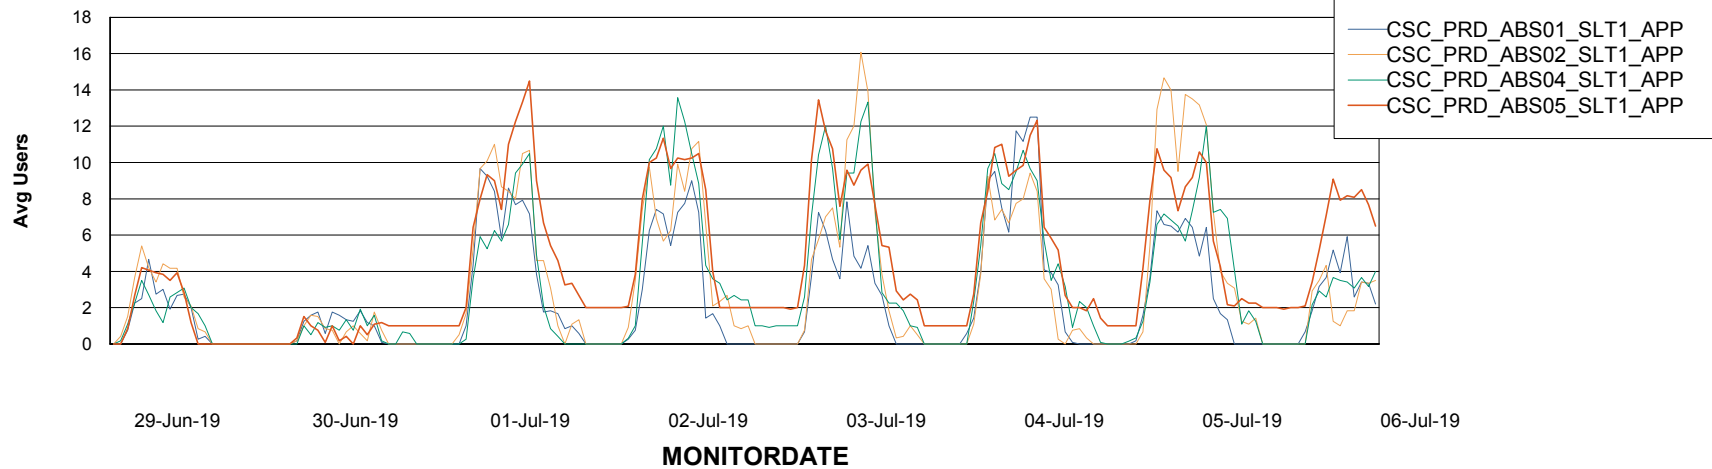

Avg users per day per ABS server