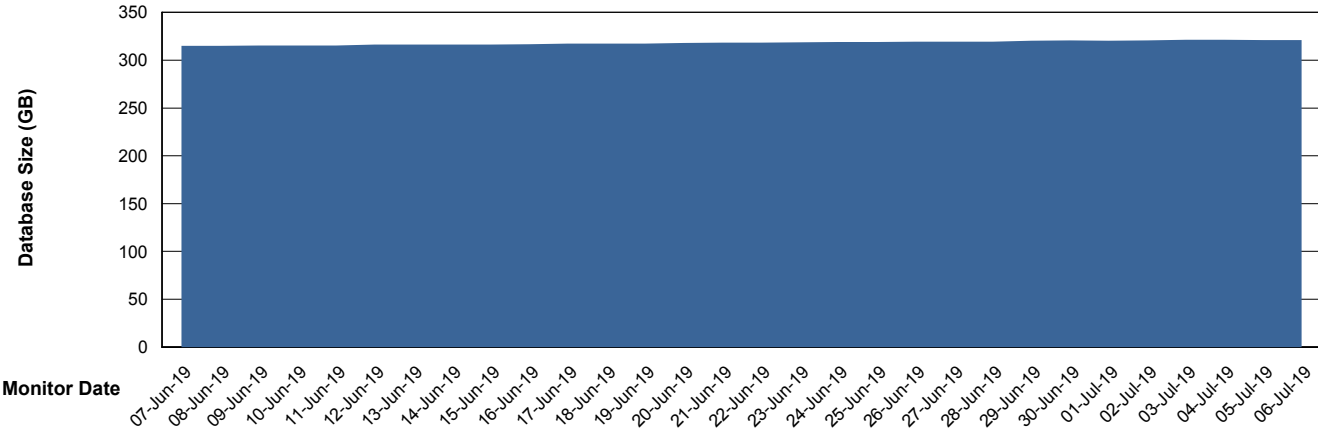

Weekly SLA Customer Report

Customer CSC_Production
Database ID 50

Database Performance CSCDB_Primary

Weekly SLA Customer Report

Customer CSC_Production
Database ID 50

Database Performance CSCDB_Standby

Weekly SLA Customer Report

Customer CSC_Production
 Database ID 50

DATABASE SIZE CSCDB_Primary

Database growth over last month

Database Tablespace CSCDB_Primary

Date	Tablespace Name	Filesize (Gb)	Usedsize (Gb)	Percentage free
06-Jul-19	ABSDATA	131	110	16
	INDX	246	208	15
05-Jul-19	ABSDATA	131	110	16
	INDX	246	208	15
04-Jul-19	ABSDATA	131	110	16
	INDX	246	208	15
03-Jul-19	ABSDATA	131	110	16
	INDX	246	208	15
02-Jul-19	ABSDATA	131	110	16
	INDX	246	208	15
01-Jul-19	ABSDATA	131	110	16
	INDX	246	208	15
30-Jun-19	ABSDATA	131	110	16
	INDX	246	208	15