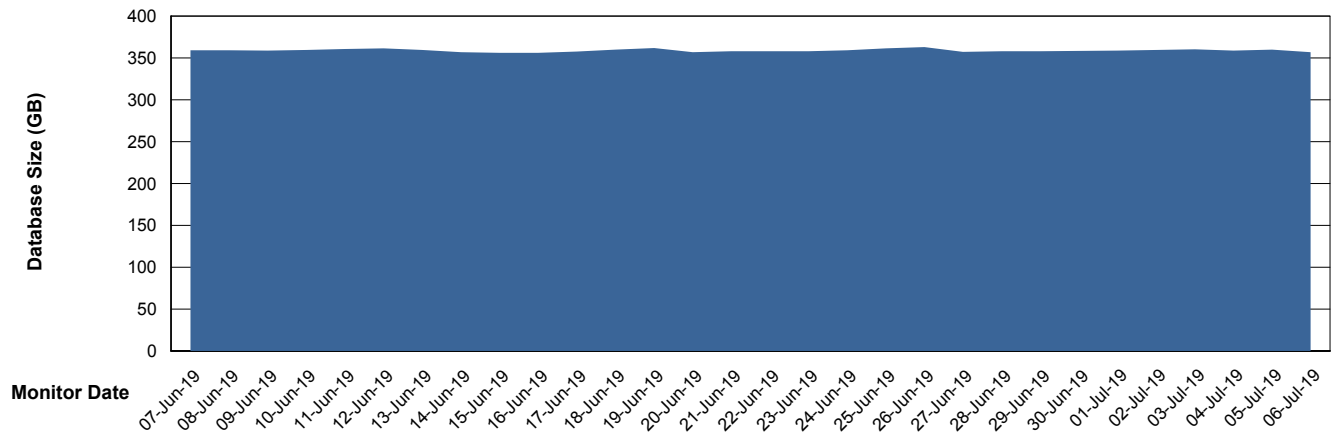

Weekly SLA Customer Report

Customer BNL_Production
Database ID 83

Database Performance BNLDB_FUT_FutureLive

Weekly SLA Customer Report

Customer BNL_Production
Database ID 83

Database Performance BNLDB_FUT_Standby

Weekly SLA Customer Report

Customer BNL_Production
Database ID 83

Database Performance BNLDB_Production

Weekly SLA Customer Report

Customer BNL_Production
Database ID 83

DATABASE SIZE BNLDB_FUT_FutureLive

Database growth over last month

DATABASE SIZE BNLDB_Production

Database growth over last month

Weekly SLA Customer Report

Customer BNL_Production
Database ID 83

Database Tablespace		BNLDB_FUT_FutureLive		
Date	Tablespace Name	Filesize (Gb)	Usedsize (Gb)	Percentage free
06-Jul-19	ABSDATA	80	70	13
	INDX	144	126	13
05-Jul-19	ABSDATA	80	70	13
	INDX	144	126	13
04-Jul-19	ABSDATA	80	70	13
	INDX	144	126	13
03-Jul-19	ABSDATA	80	70	13
	INDX	144	126	13
02-Jul-19	ABSDATA	80	70	13
	INDX	144	126	13
01-Jul-19	ABSDATA	80	70	13
	INDX	144	126	13
30-Jun-19	ABSDATA	80	70	13
	INDX	144	126	13