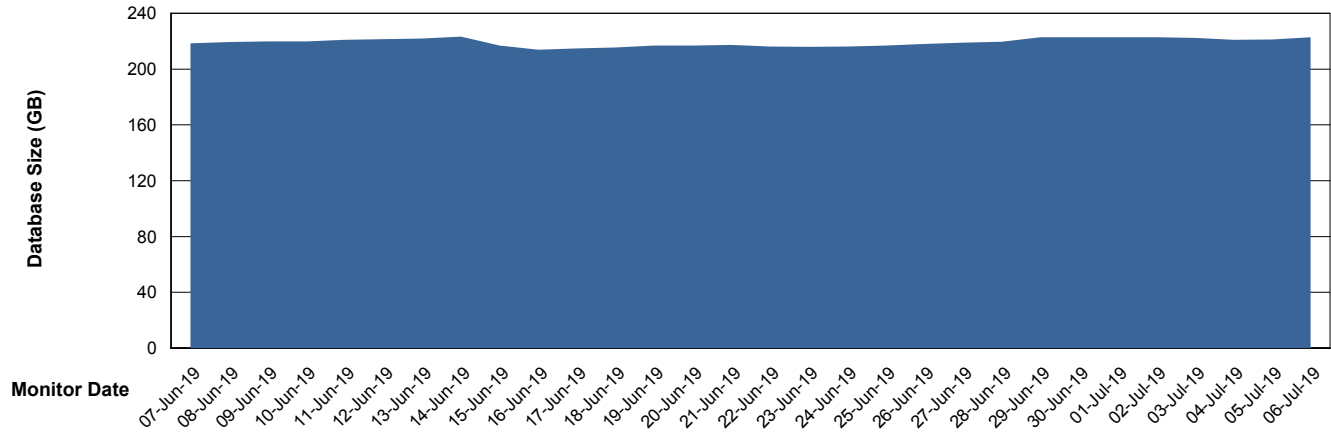

Weekly SLA Customer Report

Customer BNL_Production
Database ID 83

Database Performance BNLDB_FUT_FutureLive

Weekly SLA Customer Report

Customer BNL_Production
Database ID 83

Database Performance BNLDB_FUT_Standby

Weekly SLA Customer Report

Customer BNL_Production
Database ID 83

Database Performance BNLDB_Production

Weekly SLA Customer Report

Customer BNL_Production
Database ID 83

DATABASE SIZE BNLDB_FUT_FutureLive

Database growth over last month

DATABASE SIZE BNLDB_Production

Database growth over last month

Weekly SLA Customer Report

Customer BNL_Production
Database ID 83

Database Tablespace		BNLDB_FUT_FutureLive		
Date	Tablespace Name	Filesize (Gb)	Usedsize (Gb)	Percentage free
06-Jul-19	ABSDATA	80	70	13
	INDX	144	126	13
05-Jul-19	ABSDATA	80	70	13
	INDX	144	126	13
04-Jul-19	ABSDATA	80	70	13
	INDX	144	126	13
03-Jul-19	ABSDATA	80	70	13
	INDX	144	126	13
02-Jul-19	ABSDATA	80	70	13
	INDX	144	126	13
01-Jul-19	ABSDATA	80	70	13
	INDX	144	126	13
30-Jun-19	ABSDATA	80	70	13
	INDX	144	126	13