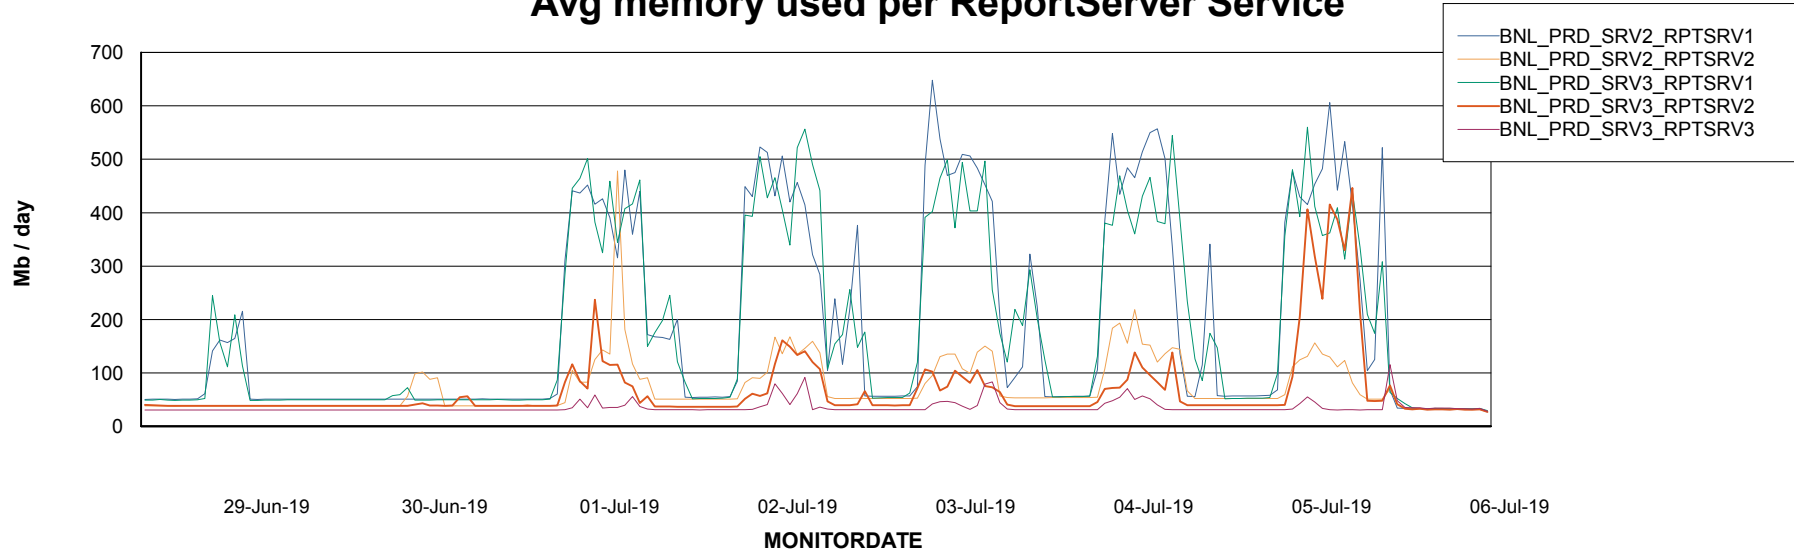

Avg users per day per ABS server

Weekly SLA Customer Report

Customer BNL_Production
Database ID 83

ABSSolute Web Component Services

Avg memory used per ReportServer Service

Disaster per ABS component