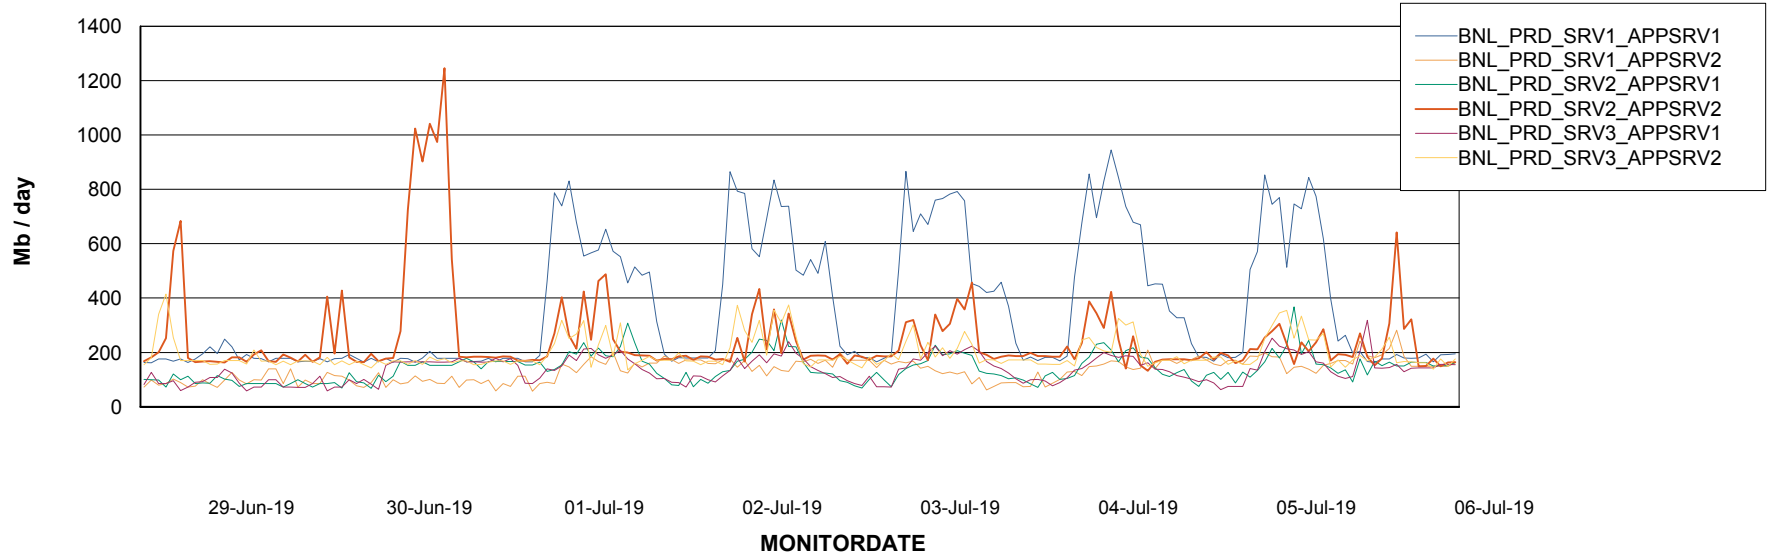

Weekly SLA Customer Report

Customer BNL_Production
 Database ID 83

Database Tablespace BNLDB_Production

Date	Tablespace Name	Filesize (Gb)	Usedsize (Gb)	Percentage free
06-Jul-19	ABSDATA	106	76	28
	INDX	288	262	9
05-Jul-19	ABSDATA	106	76	28
	INDX	288	262	9
04-Jul-19	ABSDATA	106	76	28
	INDX	288	262	9
03-Jul-19	ABSDATA	106	76	28
	INDX	288	262	9
02-Jul-19	ABSDATA	106	76	28
	INDX	288	262	9
01-Jul-19	ABSDATA	106	76	28
	INDX	288	262	9
30-Jun-19	ABSDATA	106	76	28
	INDX	288	262	9

Standby Database Health BNL_Production

Recovery lag for last 7 days

Weekly SLA Customer Report

Customer BNL_Production
Database ID 83

ABSSolute Application Server Services

Avg memory used per ABS Server Service