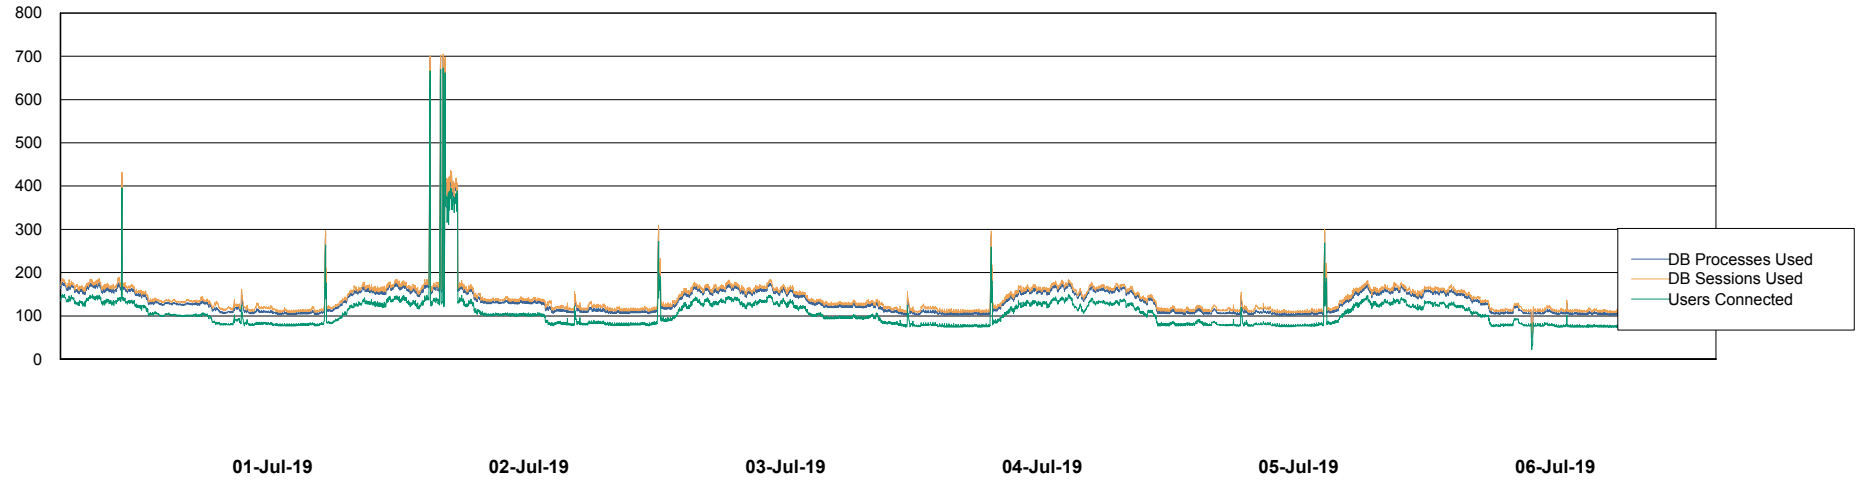

Weekly SLA Customer Report

Customer BNL_Production
Database ID 83

Database Performance BNLDB_FUT_FutureLive

Weekly SLA Customer Report

Customer BNL_Production
Database ID 83

Database Performance BNLDB_FUT_Standby

Weekly SLA Customer Report

Customer BNL_Production
Database ID 83

Database Performance BNLDB_Production

Weekly SLA Customer Report

Customer BNL_Production
Database ID 83

DATABASE SIZE BNLDB_FUT_FutureLive

Database growth over last month