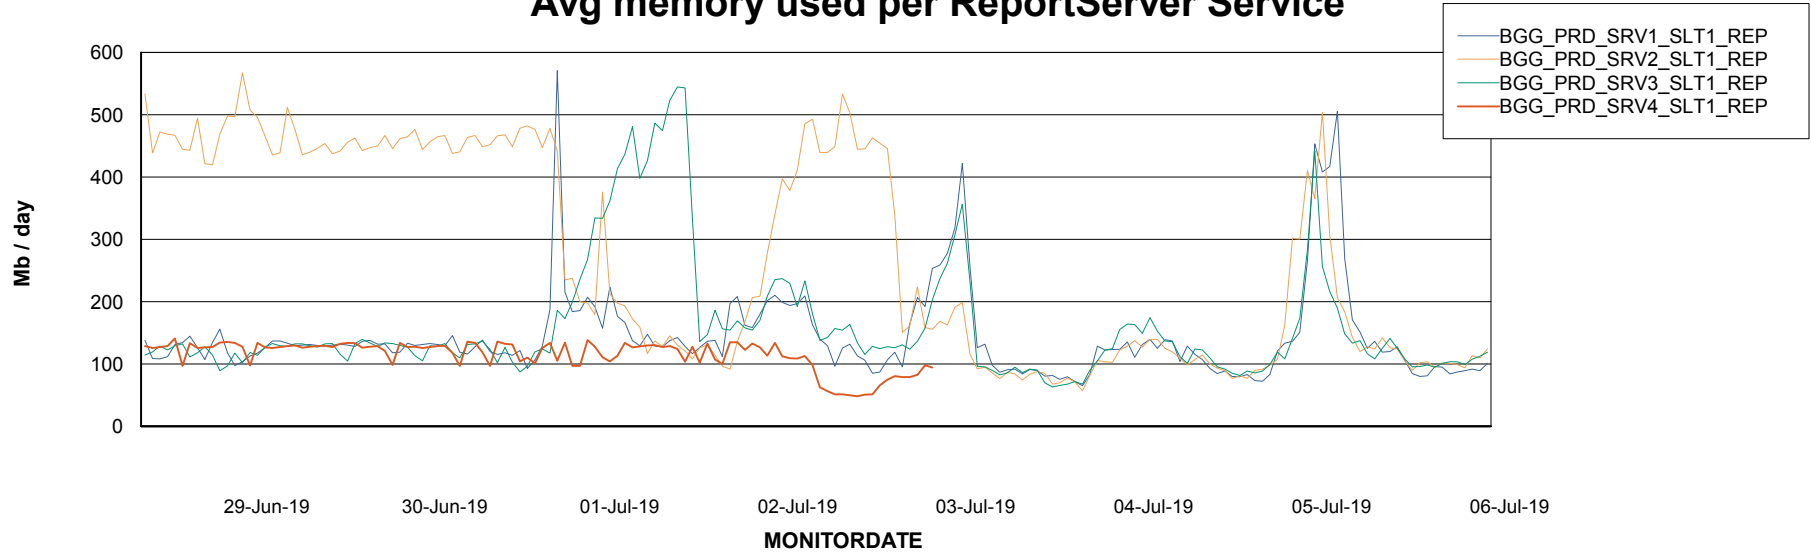

ABSSolute Application ReportServer Services

Avg memory used per ReportServer Service