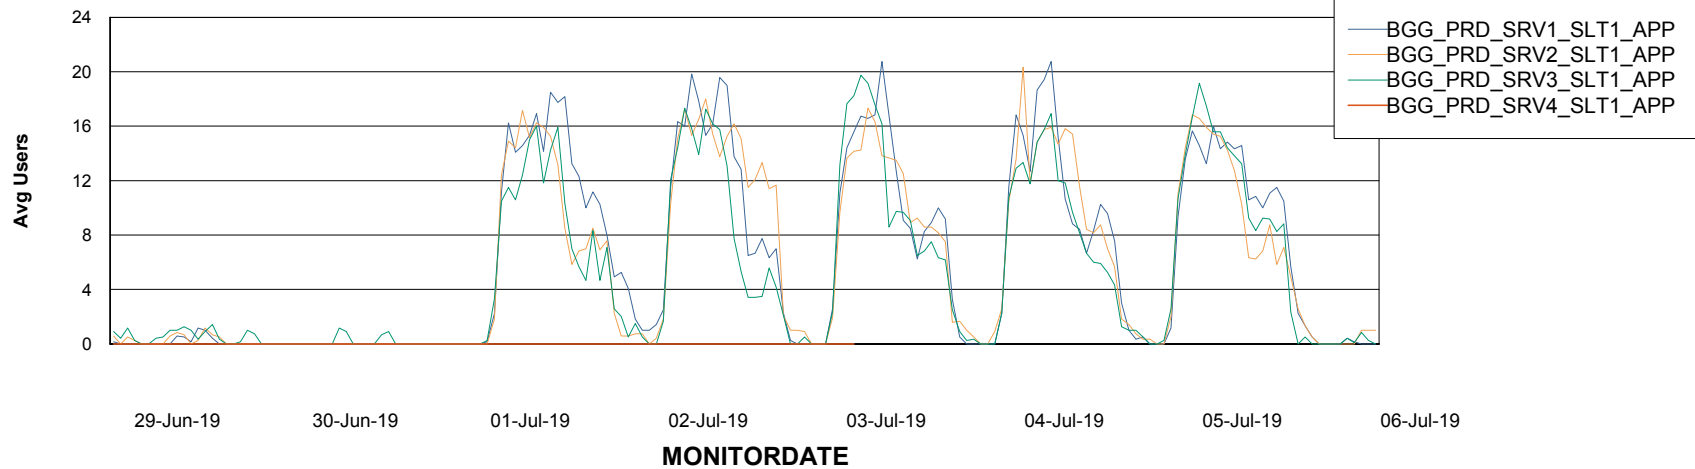

Avg users per day per ABS server