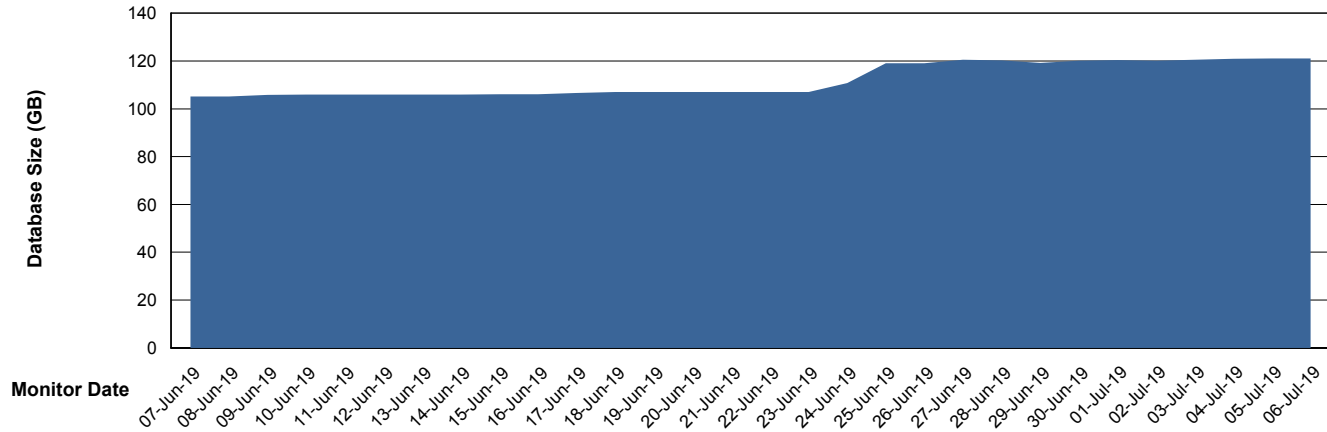

# Weekly SLA Customer Report

Customer BGG\_Production  
Database ID 58

DATABASE SIZE BGGDB\_BI

### Database growth over last month

DATABASE SIZE BGGDB\_Production

### Database growth over last month