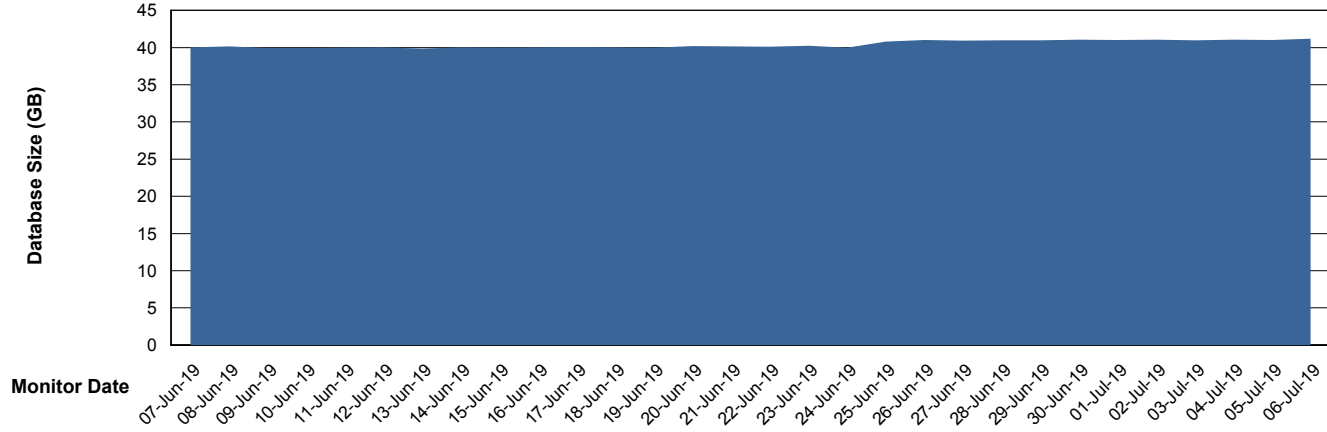

DATABASE SIZE BGGDB_BI

Database growth over last month