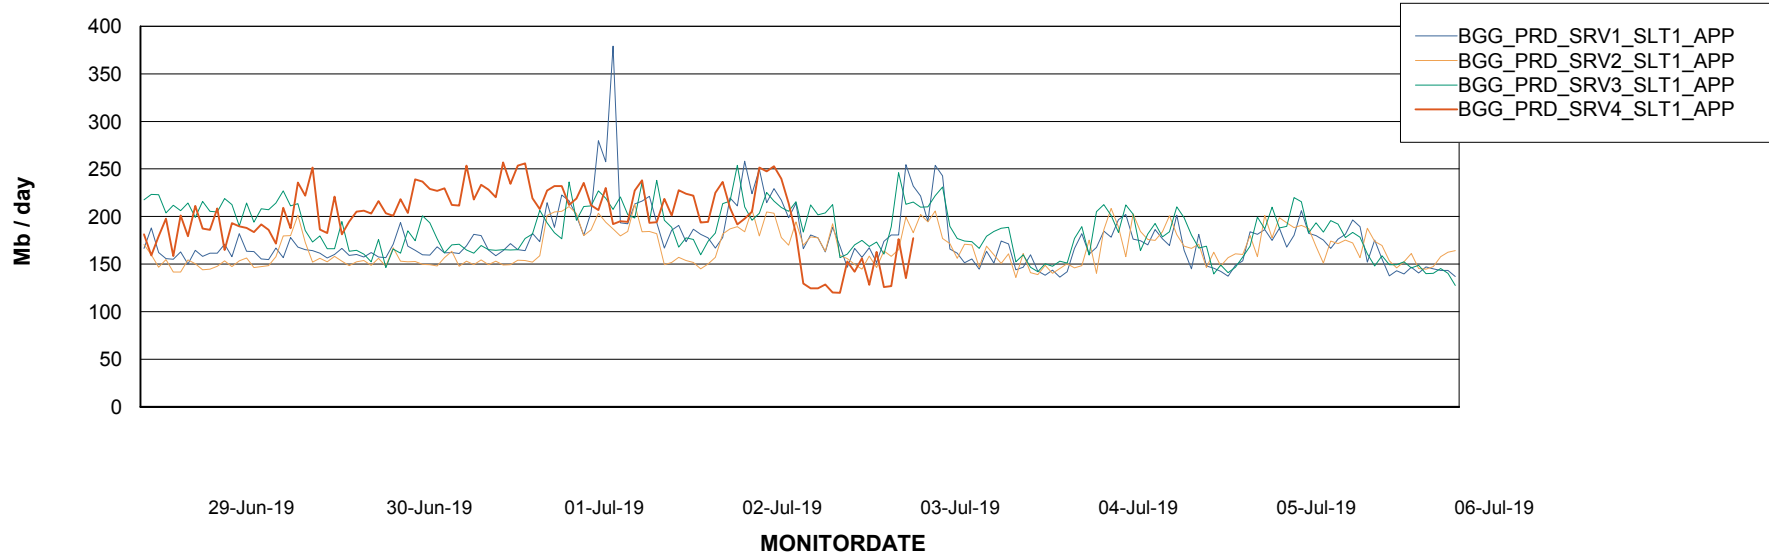

ABSSolute Application Server Services

Avg memory used per ABS Server Service