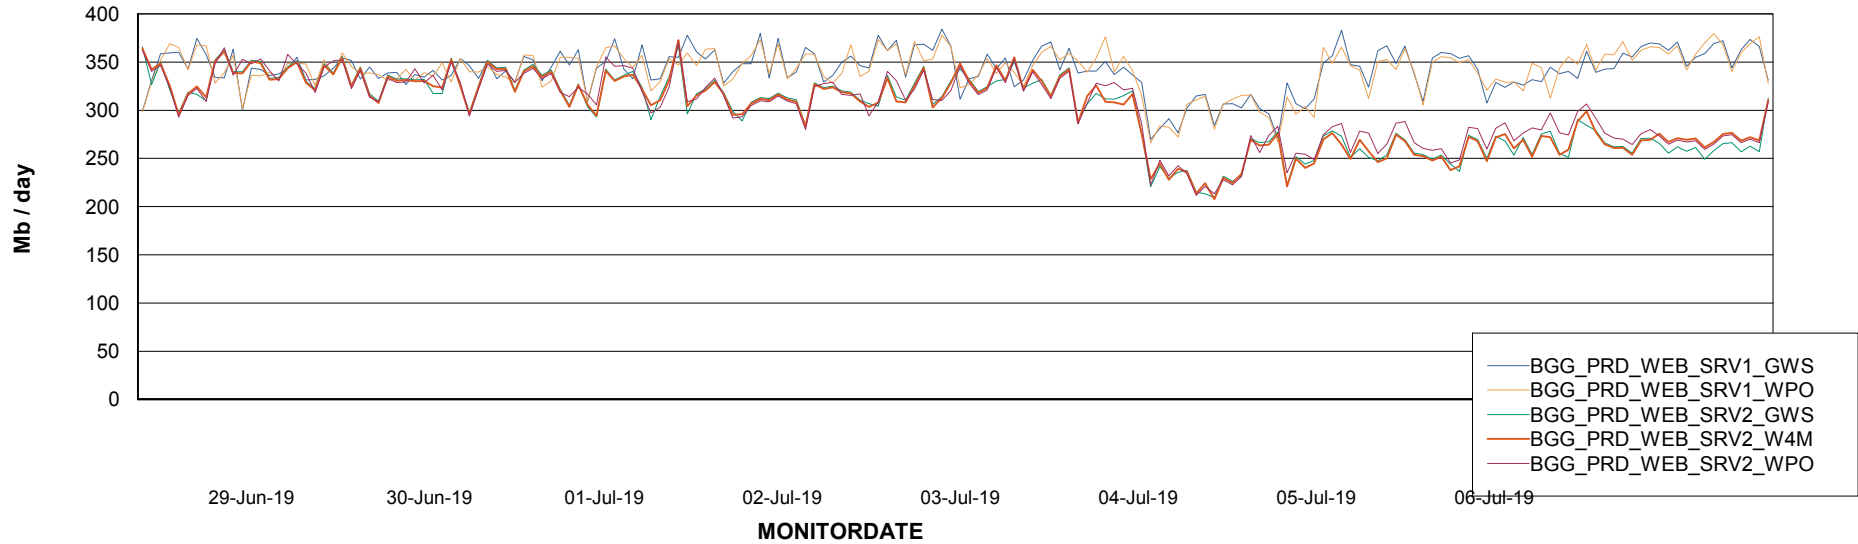

ABSolute Web Component Services

Avg memory used per ABS Web component