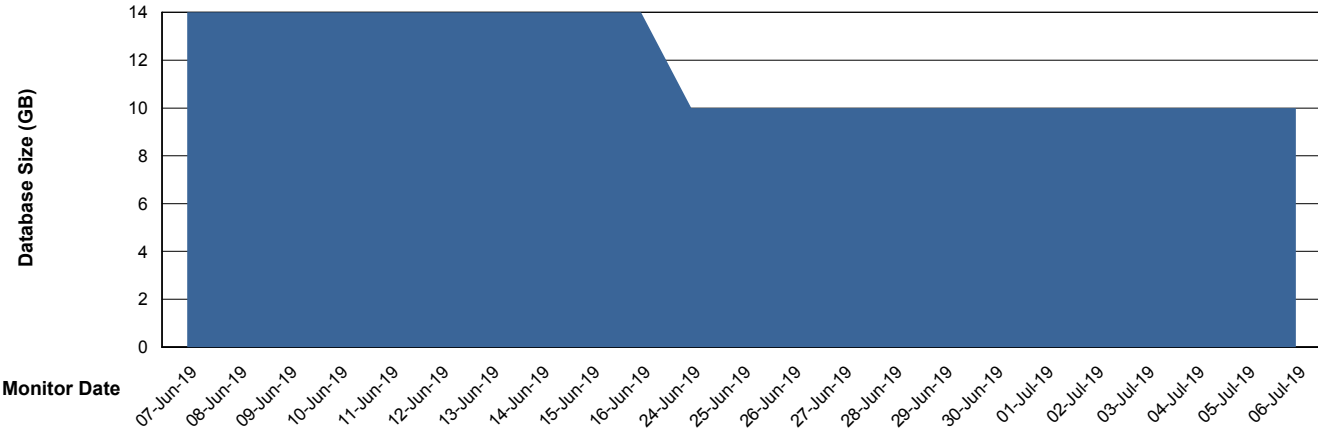

Weekly SLA Customer Report

Customer BCM_Production
Database ID 81

Database Performance BCMDB_ABS1 Production Database

Weekly SLA Customer Report

Customer BCM_Production
 Database ID 81

DATABASE SIZE BCMDB_ABS1 Production Database

Database growth over last month

Database Tablespace BCMDB_ABS1 Production Database

Date	Tablespace Name	Filesize (Gb)	Usedsize (Gb)	Percentage free
06-Jul-19	ABSDATA	4	3	25
	INDX	6	5	17
05-Jul-19	ABSDATA	4	3	25
	INDX	6	5	17
04-Jul-19	ABSDATA	4	3	25
	INDX	6	5	17
03-Jul-19	ABSDATA	4	3	25
	INDX	6	5	17
02-Jul-19	ABSDATA	4	3	25
	INDX	6	5	17
01-Jul-19	ABSDATA	4	3	25
	INDX	6	5	17
30-Jun-19	ABSDATA	4	3	25
	INDX	6	5	17