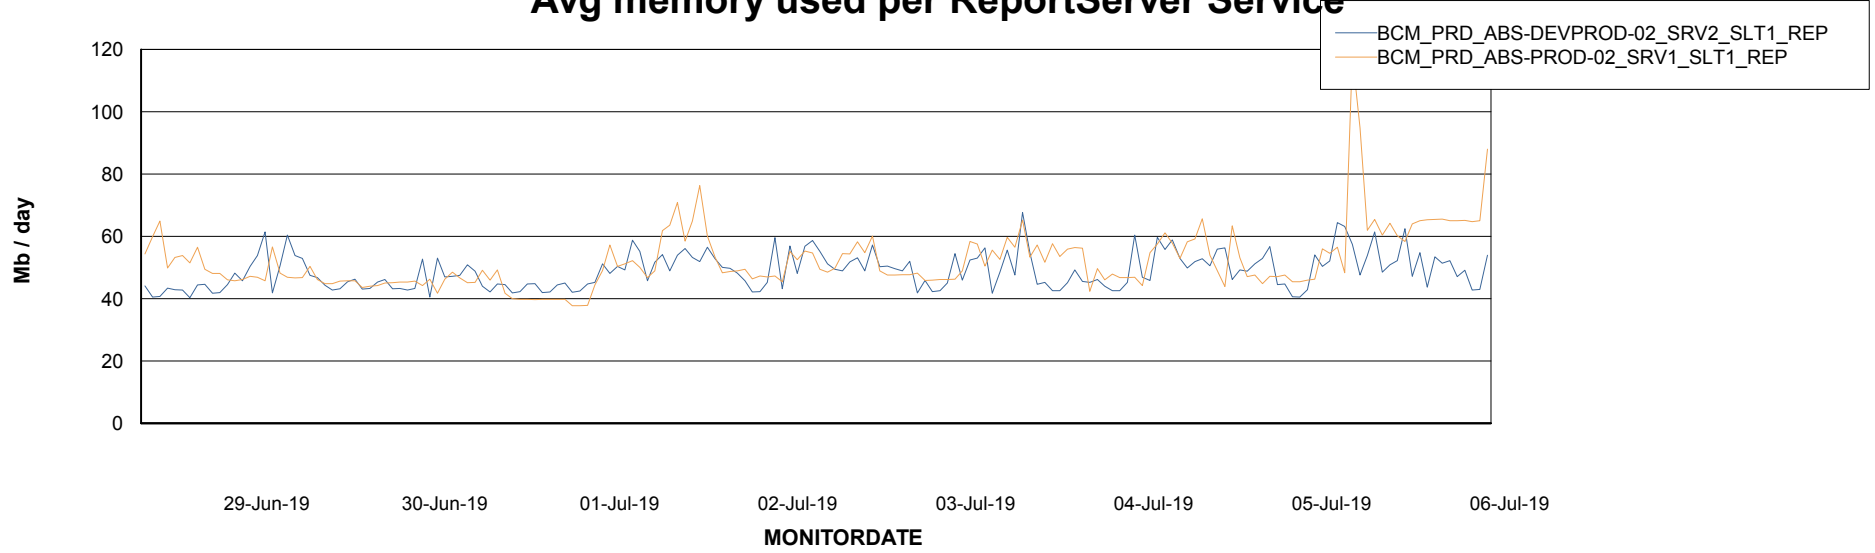

Avg memory used per ABS Server Service

Avg users per day per ABS server

Weekly SLA Customer Report

Customer BCM_Production
Database ID 81

ABSSolute Application ReportServer Services

Avg memory used per ReportServer Service