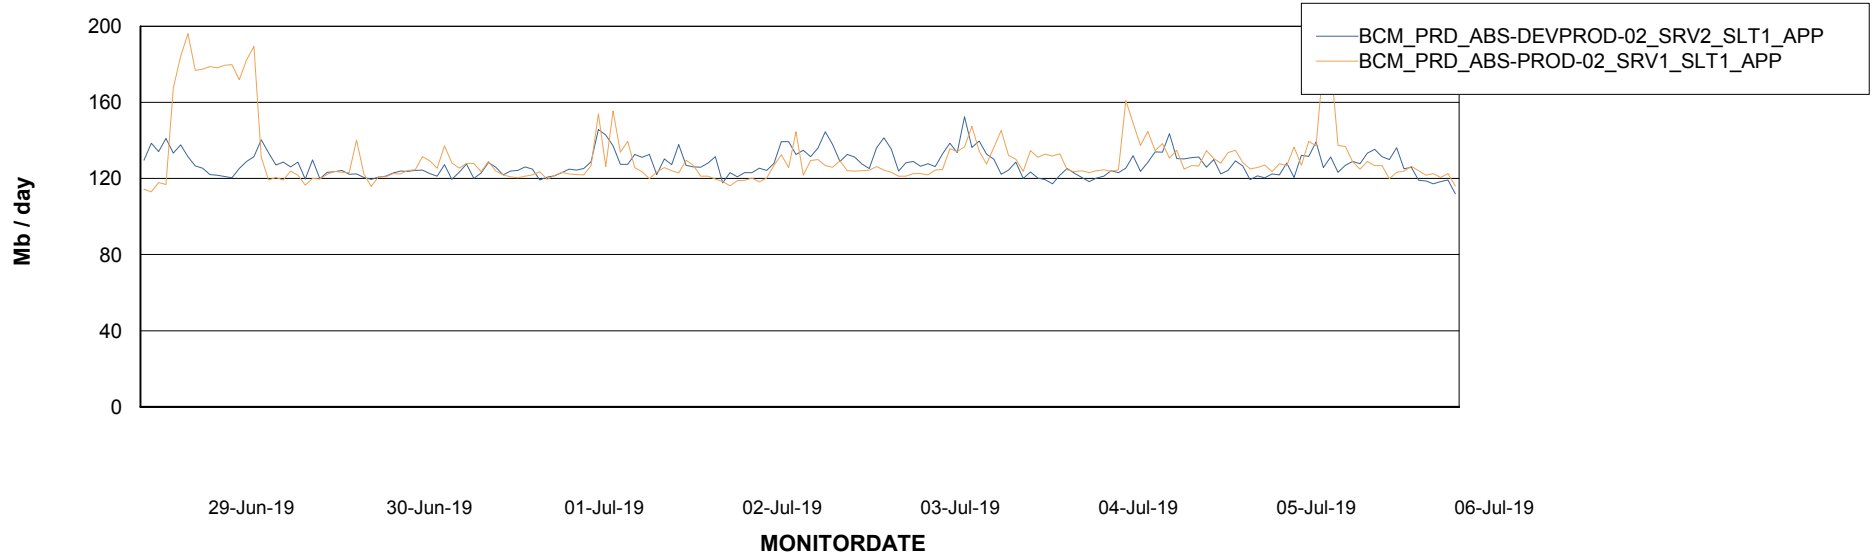

ABSSolute Application Server Services

Avg memory used per ABS Server Service