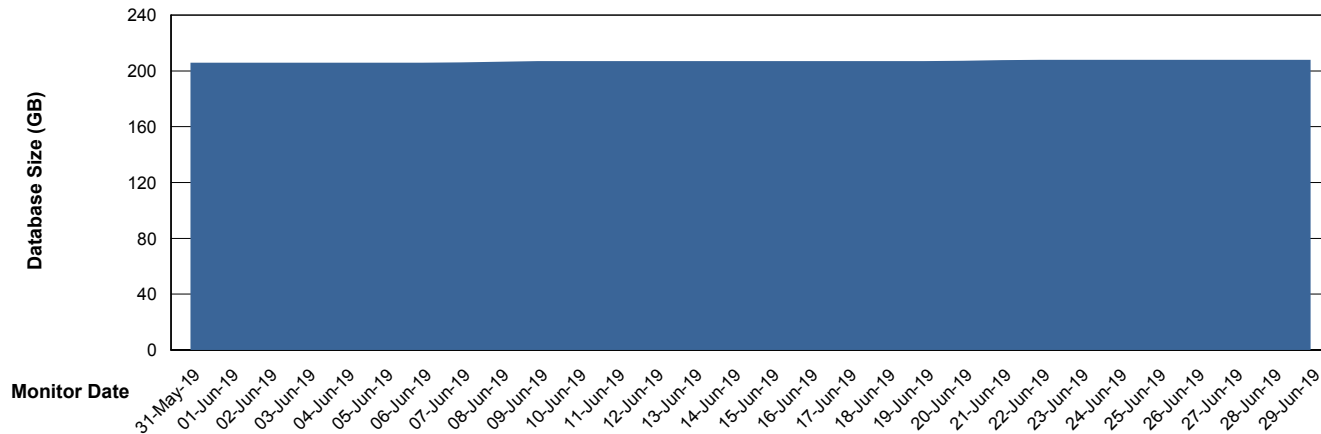

DATABASE SIZE VOSDB_Production

Database growth over last month