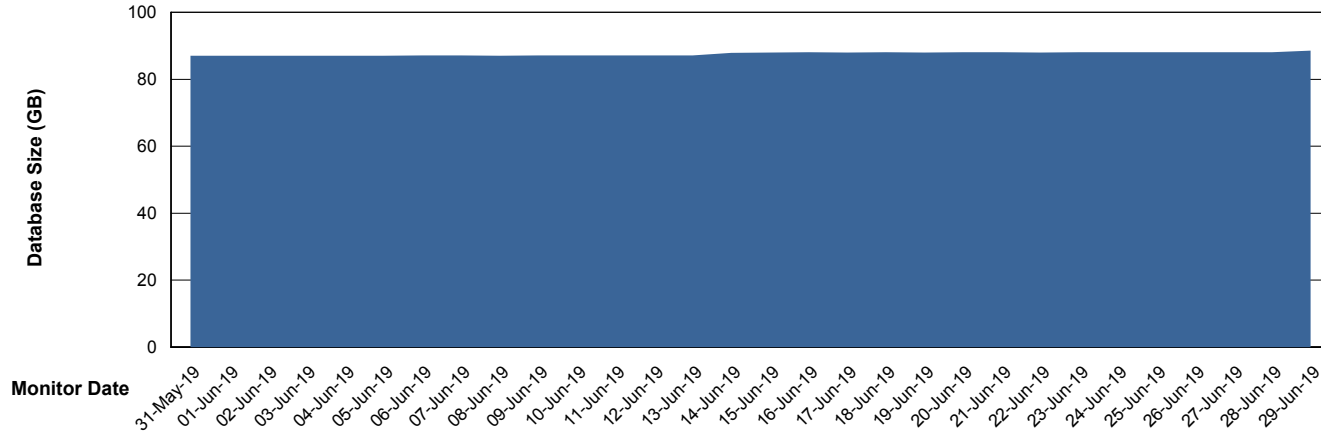

Weekly SLA Customer Report

Customer VOS_Production
Database ID 68

Database Performance VOSDB_Standby

Weekly SLA Customer Report

Customer VOS_Production
Database ID 68

DATABASE SIZE VOSBIDB_Production

Database growth over last month

DATABASE SIZE VOSDB_Production

Database growth over last month

Weekly SLA Customer Report

Customer VOS_Production
 Database ID 68

Database Tablespace VOSBIDB_Production

Date	Tablespace Name	Filesize (Gb)	Usedsize (Gb)	Percentage free
29-Jun-19	ABSDATA	40	34	15
	INDX	60	50	17
28-Jun-19	ABSDATA	40	34	15
	INDX	60	50	17
27-Jun-19	ABSDATA	40	34	15
	INDX	60	50	17
26-Jun-19	ABSDATA	40	34	15
	INDX	60	50	17
25-Jun-19	ABSDATA	40	34	15
	INDX	60	50	17
24-Jun-19	ABSDATA	40	34	15
	INDX	60	50	17
23-Jun-19	ABSDATA	40	34	15
	INDX	60	50	17