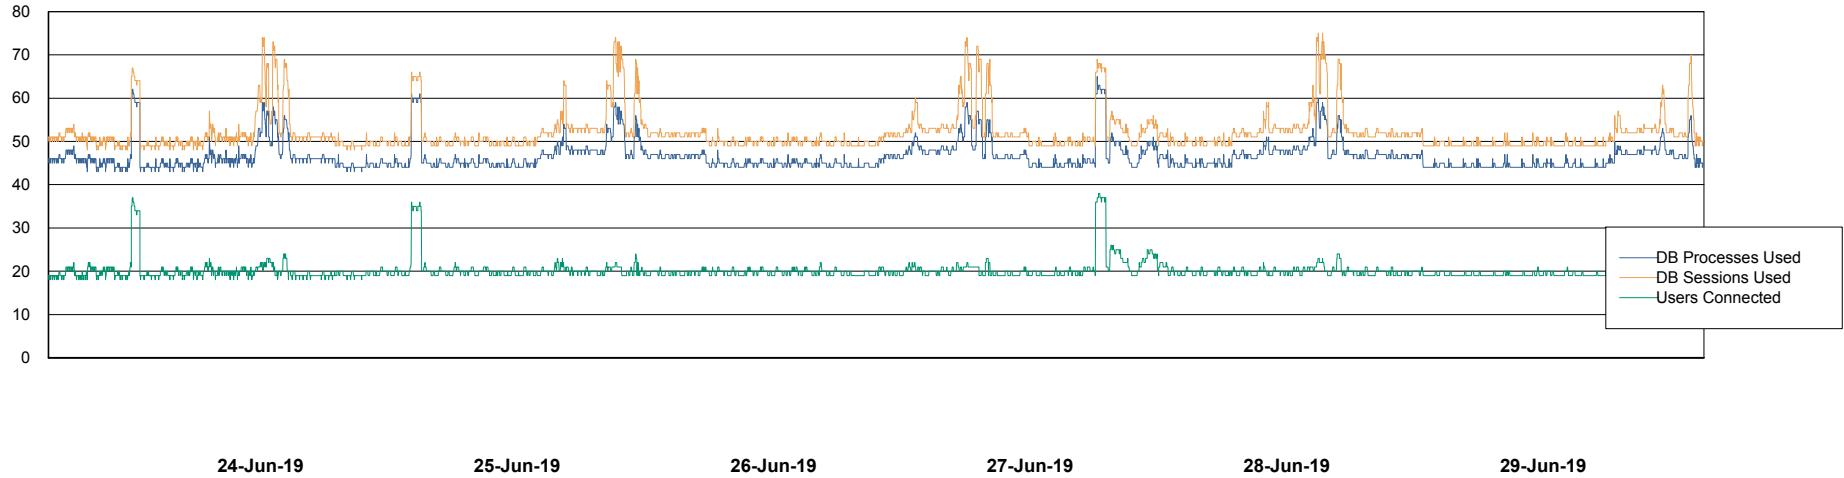

Database Performance VOSBIDB_Production