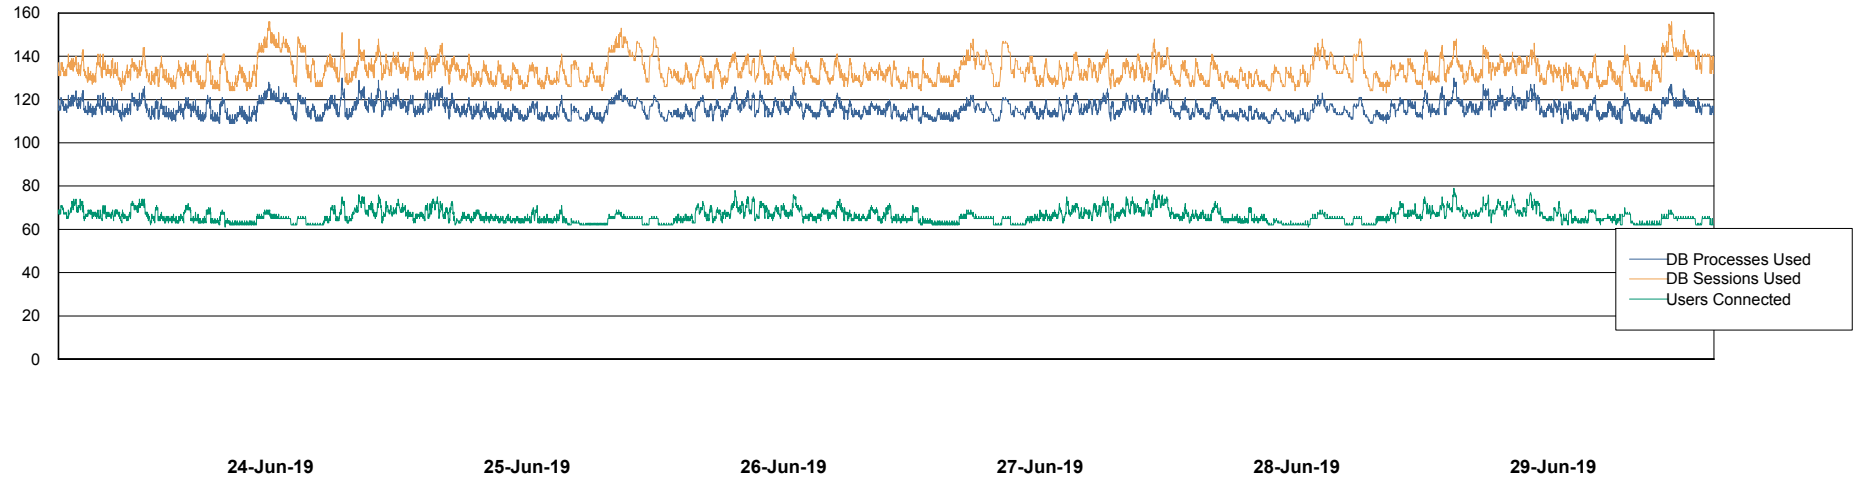

Weekly SLA Customer Report

Customer VOS_Production
Database ID 68

Database Performance VOSBIDB_Production

Weekly SLA Customer Report

Customer VOS_Production
Database ID 68

Database Performance VOSDB_Production

Weekly SLA Customer Report

Customer VOS_Production
Database ID 68

Database Performance VOSDB_Standby

Weekly SLA Customer Report

Customer VOS_Production
Database ID 68

DATABASE SIZE VOSBIDB_Production

Database growth over last month