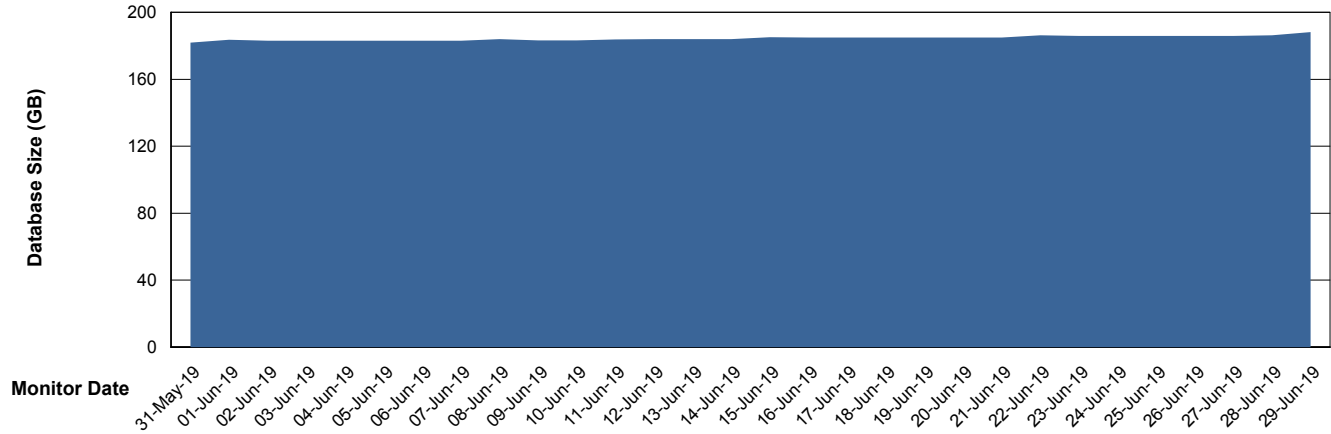

Weekly SLA Customer Report

Customer VEN_Production
Database ID 35

Database Performance VENDB_BI

Weekly SLA Customer Report

Customer VEN_Production
Database ID 35

DATABASE SIZE ABSVEN06 Primary DB 2019

Database growth over last month

DATABASE SIZE VENDB_BI

Database growth over last month

Weekly SLA Customer Report

Customer VEN_Production
Database ID 35

Database Tablespace ABSVEN06 Primary DB 2019

Date	Tablespace Name	Filesize (Gb)	Usedsize (Gb)	Percentage free
29-Jun-19	ABSDATA	108	88	19
	INDX	112	93	17
28-Jun-19	ABSDATA	108	88	19
	INDX	112	93	17
27-Jun-19	ABSDATA	108	87	19
	INDX	112	92	18
26-Jun-19	ABSDATA	108	87	19
	INDX	112	92	18
25-Jun-19	ABSDATA	108	87	19
	INDX	112	92	18
24-Jun-19	ABSDATA	108	87	19
	INDX	112	92	18
23-Jun-19	ABSDATA	96	87	9
	INDX	112	92	18