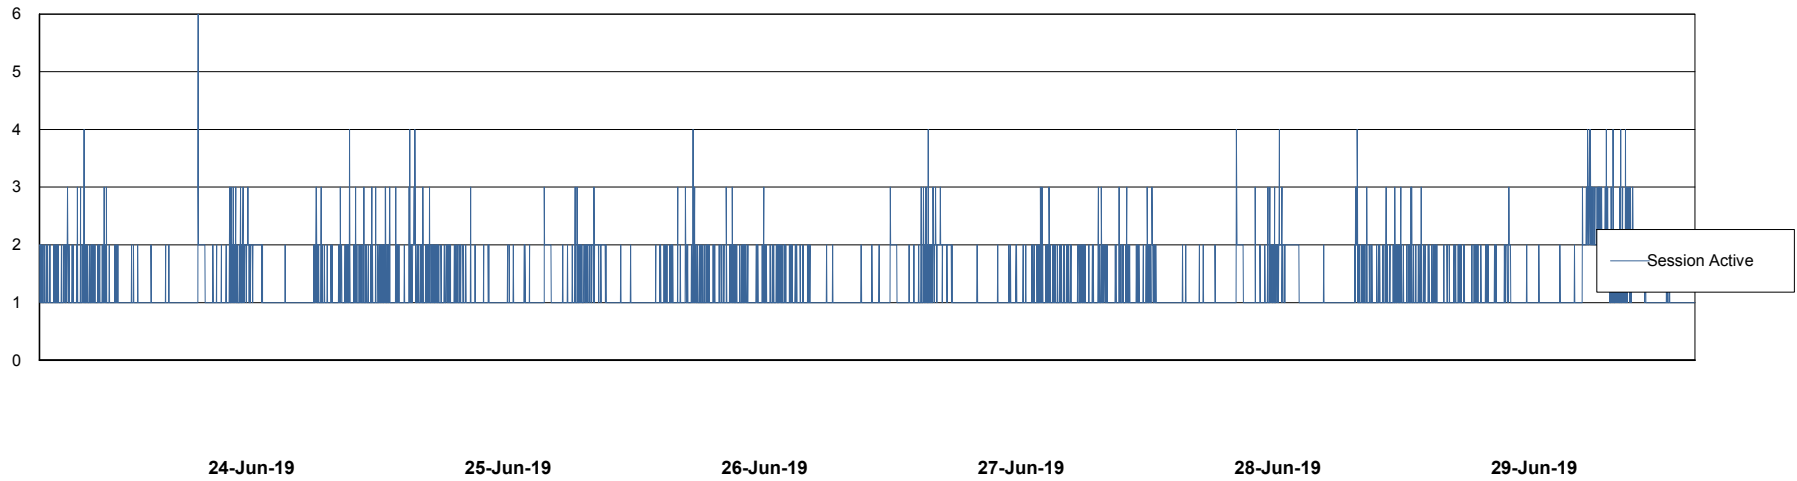

Weekly SLA Customer Report

Customer VEN_Production
 Database ID 35

Harddisk Usage VEN_PRD_DB_BI

	Free disk space on c: (%)	Total disk space on c: (Gb)	Free disk space on d: (%)	Total disk space on d: (Gb)
29-Jun-19	52	102	61	601
28-Jun-19	52	102	61	601
27-Jun-19	52	102	61	601
26-Jun-19	52	102	61	601
25-Jun-19	52	102	61	601
24-Jun-19	52	102	61	601
23-Jun-19	52	102	61	601

Weekly SLA Customer Report

Customer VEN_Production
Database ID 35

Database Performance ABSVEN06 Primary DB 2019

Weekly SLA Customer Report

Customer VEN_Production
Database ID 35

Database Performance ABSVEN07 Standby DB 2019