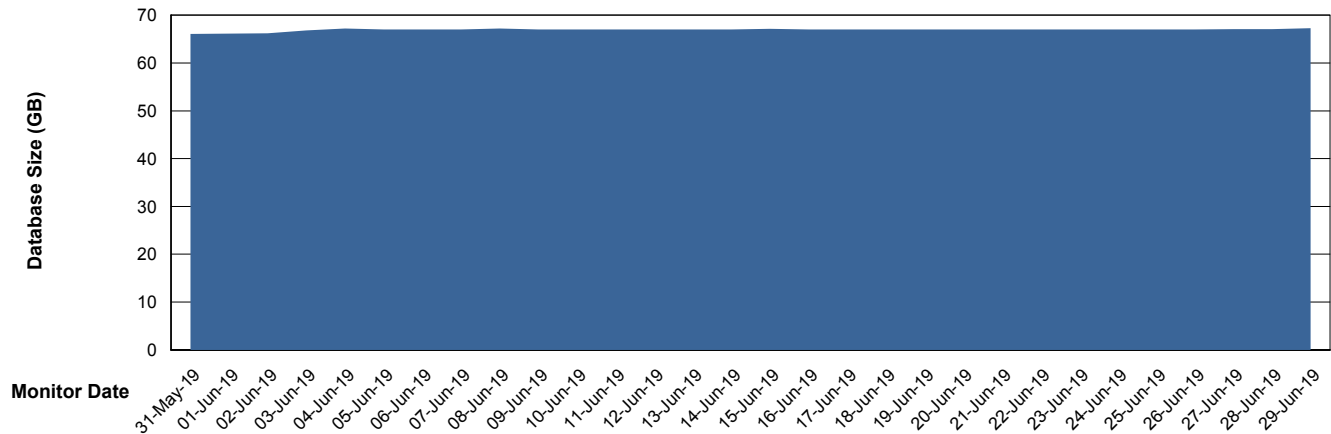

Weekly SLA Customer Report

Customer VEN_Production
Database ID 35

Database Performance VENDB_BI

Weekly SLA Customer Report

Customer VEN_Production
Database ID 35

DATABASE SIZE ABSVEN06 Primary DB 2019

Database growth over last month

DATABASE SIZE VENDB_BI

Database growth over last month

Weekly SLA Customer Report

Customer VEN_Production
Database ID 35

Database Tablespace ABSVEN06 Primary DB 2019

Date	Tablespace Name	Filesize (Gb)	Usedsize (Gb)	Percentage free
29-Jun-19	ABSDATA	108	88	19
	INDX	112	93	17
28-Jun-19	ABSDATA	108	88	19
	INDX	112	93	17
27-Jun-19	ABSDATA	108	87	19
	INDX	112	92	18
26-Jun-19	ABSDATA	108	87	19
	INDX	112	92	18
25-Jun-19	ABSDATA	108	87	19
	INDX	112	92	18
24-Jun-19	ABSDATA	108	87	19
	INDX	112	92	18
23-Jun-19	ABSDATA	96	87	9
	INDX	112	92	18