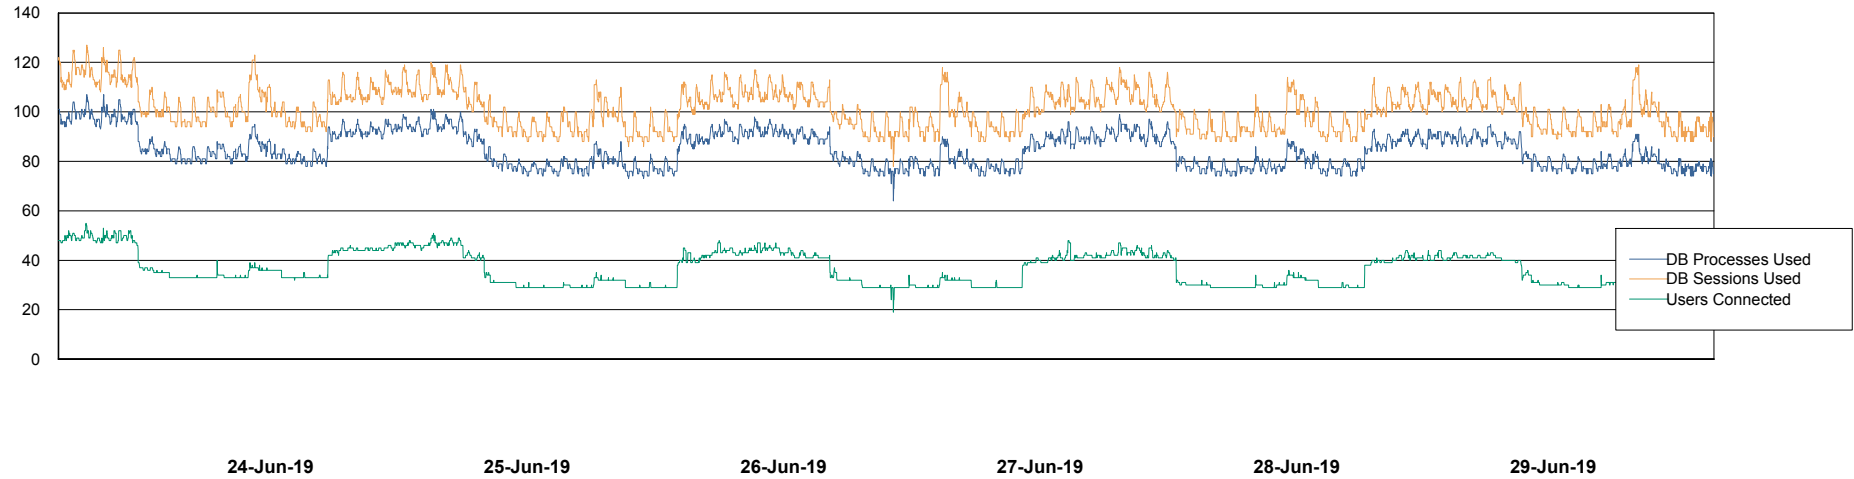

Weekly SLA Customer Report

Customer VEN_Production
 Database ID 35

Harddisk Usage VEN_PRD_DB_BI

	Free disk space on c: (%)	Total disk space on c: (Gb)	Free disk space on d: (%)	Total disk space on d: (Gb)
29-Jun-19	52	102	61	601
28-Jun-19	52	102	61	601
27-Jun-19	52	102	61	601
26-Jun-19	52	102	61	601
25-Jun-19	52	102	61	601
24-Jun-19	52	102	61	601
23-Jun-19	52	102	61	601

Weekly SLA Customer Report

Customer VEN_Production
Database ID 35

Database Performance ABSVEN06 Primary DB 2019

Weekly SLA Customer Report

Customer VEN_Production
Database ID 35

Database Performance ABSVEN07 Standby DB 2019