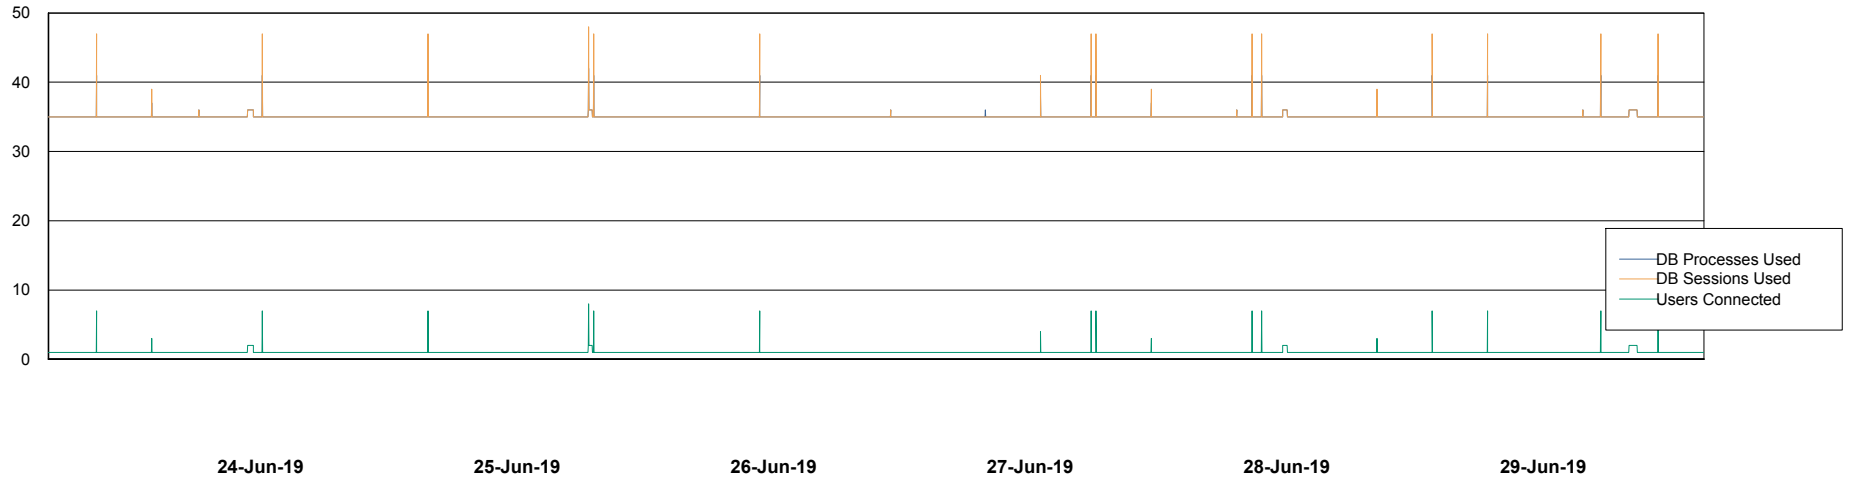

Weekly SLA Customer Report

Customer VEN_Production
Database ID 35

Database Performance ABSVEN06 Primary DB 2019

Weekly SLA Customer Report

Customer VEN_Production
Database ID 35

Database Performance ABSVEN07 Standby DB 2019