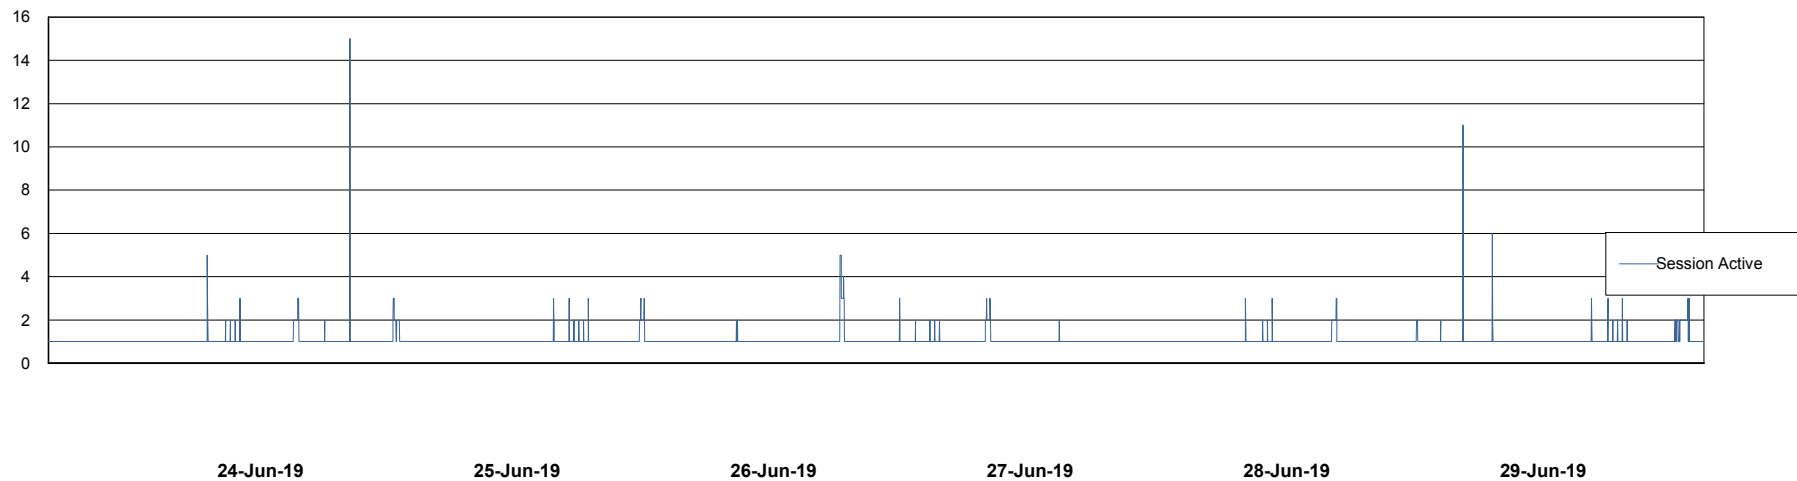

Weekly SLA Customer Report

Customer VEN_Production
Database ID 35

Database Performance ABSVEN06 Primary DB 2019

Weekly SLA Customer Report

Customer VEN_Production
Database ID 35

Database Performance ABSVEN07 Standby DB 2019

Weekly SLA Customer Report

Customer VEN_Production
Database ID 35

Database Performance VENDB_BI

Weekly SLA Customer Report

Customer VEN_Production
Database ID 35

DATABASE SIZE ABSVEN06 Primary DB 2019

Database growth over last month