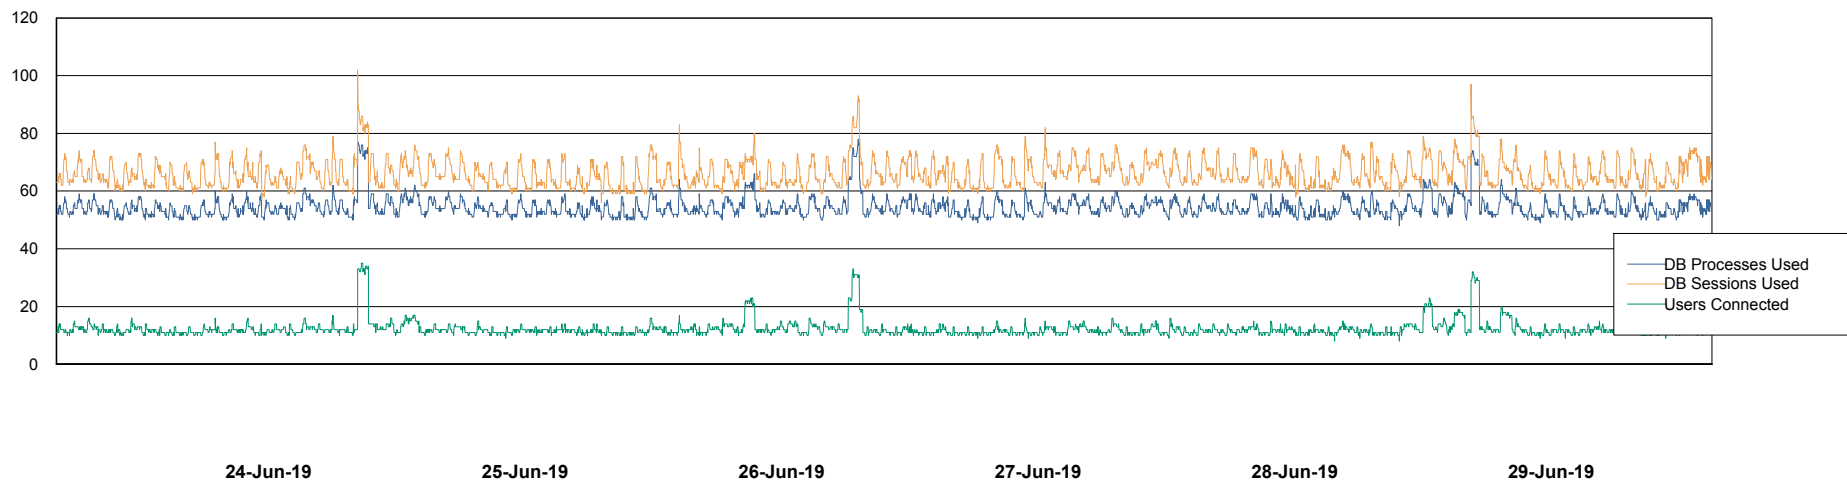

Weekly SLA Customer Report

Customer VEN_Production
Database ID 35

Database Performance ABSVEN06 Primary DB 2019

Weekly SLA Customer Report

Customer VEN_Production
Database ID 35

Database Performance ABSVEN07 Standby DB 2019

Weekly SLA Customer Report

Customer VEN_Production
Database ID 35

Database Performance VENDB_BI

Weekly SLA Customer Report

Customer VEN_Production
Database ID 35

DATABASE SIZE ABSVEN06 Primary DB 2019

Database growth over last month