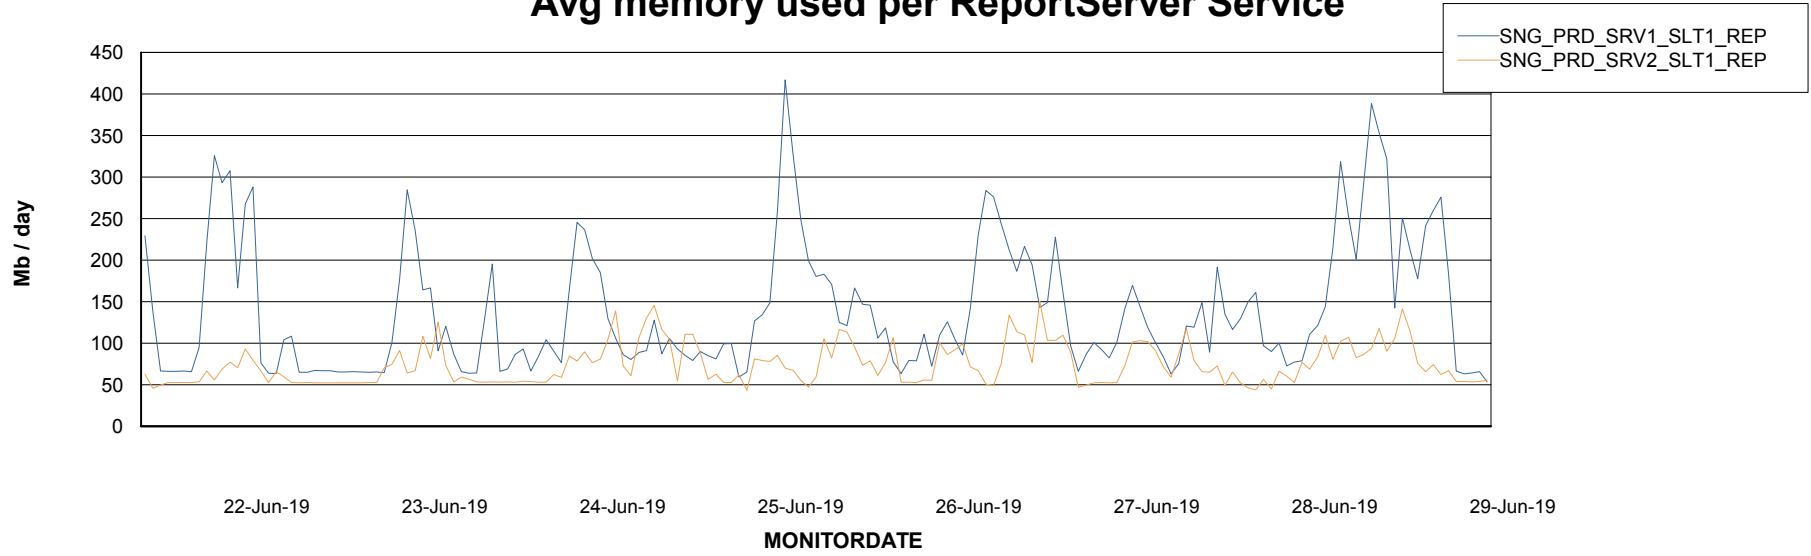

ABSSolute Application ReportServer Services

Avg memory used per ReportServer Service