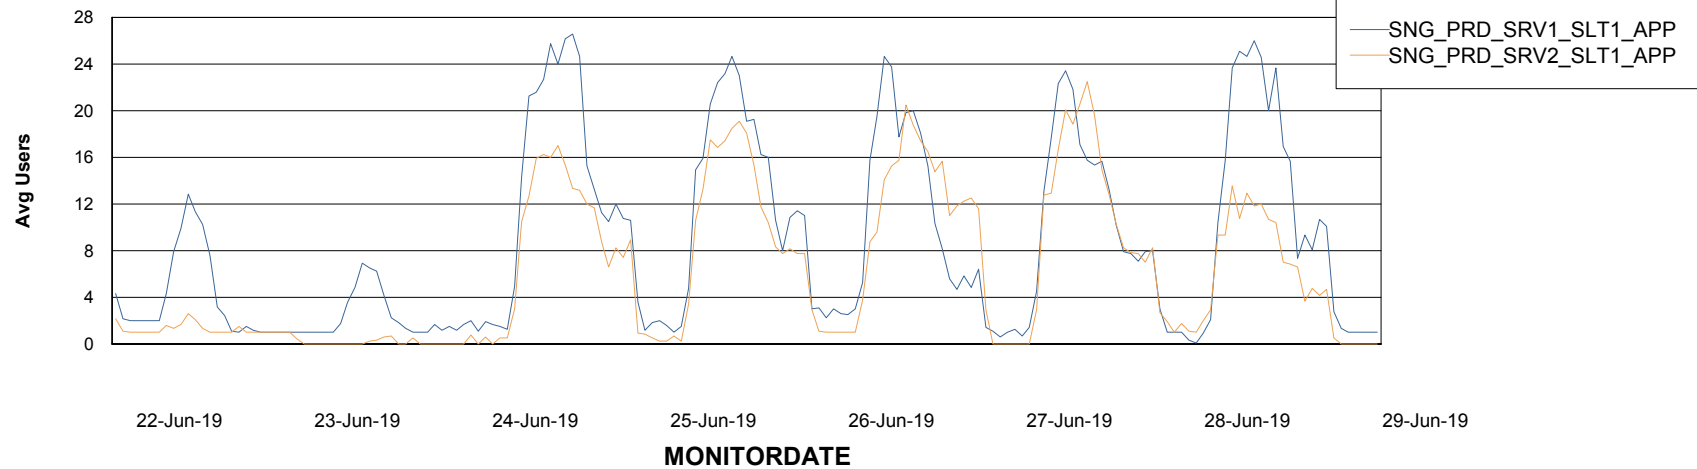

Database Tablespace SNGDB_Production

Date	Tablespace Name	Filesize (Gb)	Usedsize (Gb)	Percentage free
29-Jun-19	ABSDATA	24	19	21
	INDX	75	64	15
28-Jun-19	ABSDATA	24	19	21
	INDX	75	64	15
27-Jun-19	ABSDATA	24	19	21
	INDX	75	64	15
26-Jun-19	ABSDATA	24	19	21
	INDX	75	64	15
25-Jun-19	ABSDATA	24	19	21
	INDX	75	64	15
24-Jun-19	ABSDATA	24	19	21
	INDX	75	64	15
23-Jun-19	ABSDATA	24	19	21
	INDX	75	63	16

Weekly SLA Customer Report

Customer SNG_Production
Database ID 70

ABSSolute Application Server Services

Avg memory used per ABS Server Service

Avg users per day per ABS server

Weekly SLA Customer Report

Customer SNG_Production
Database ID 70