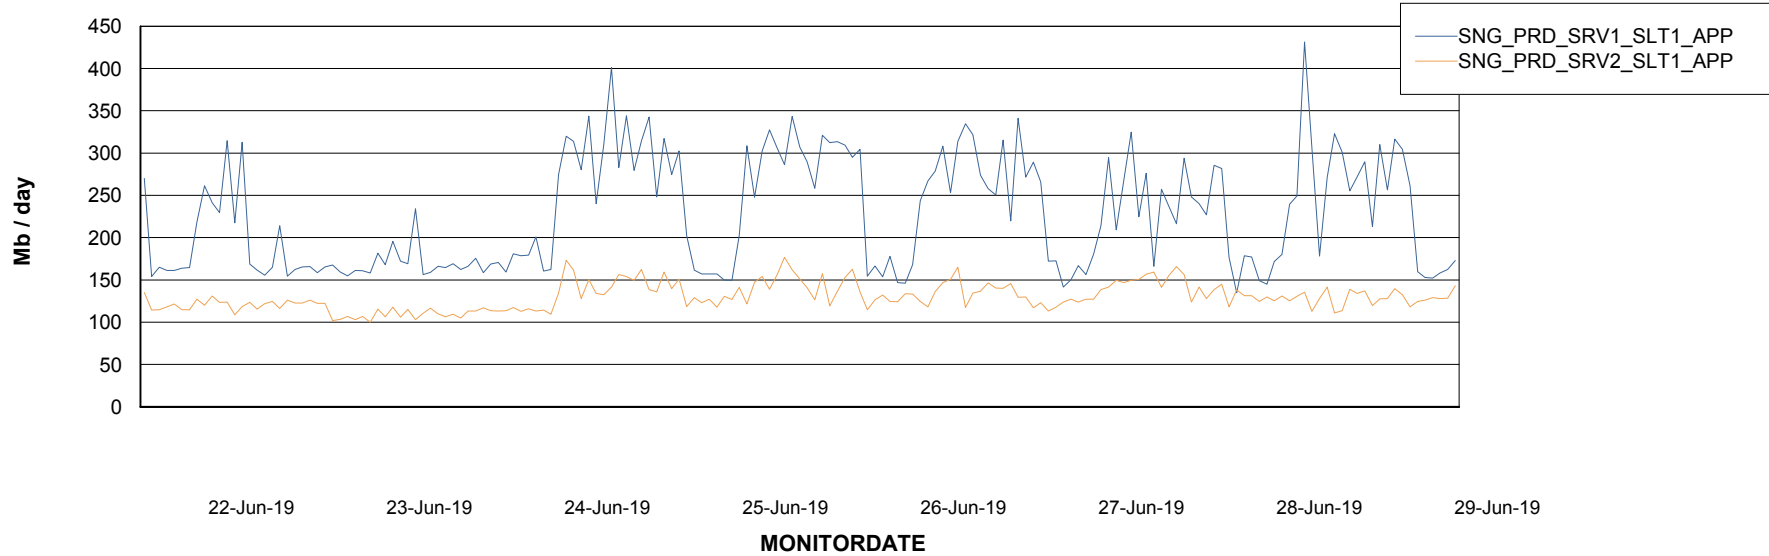

ABSSolute Application Server Services

Avg memory used per ABS Server Service