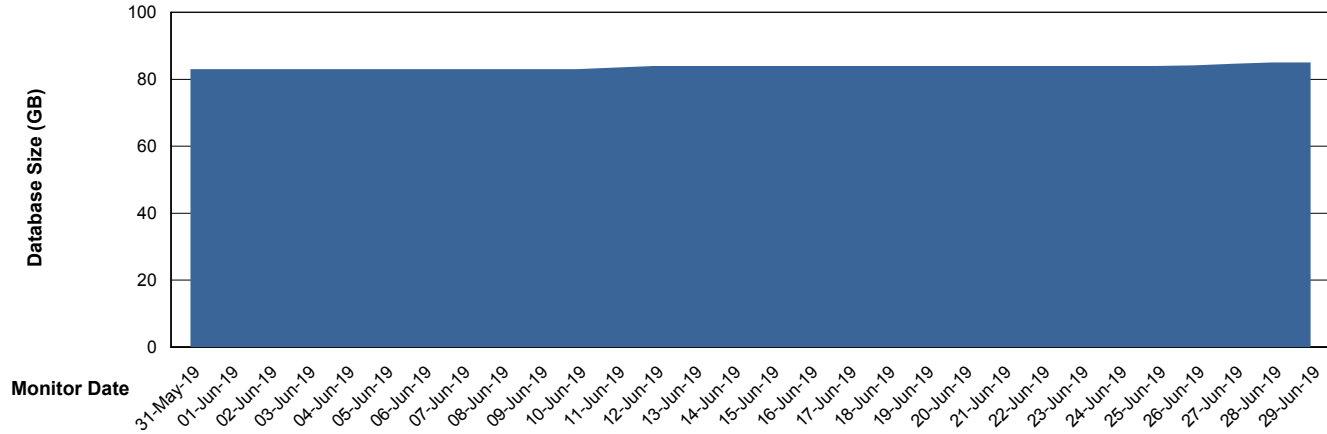

Weekly SLA Customer Report

Customer SNG_Production
Database ID 70

Database Performance SNGDB_Production

Weekly SLA Customer Report

Customer SNG_Production
 Database ID 70

DATABASE SIZE SNGDB_Production

Database growth over last month

Database Tablespace SNGDB_Production

Date	Tablespace Name	Filesize (Gb)	Usedsize (Gb)	Percentage free
29-Jun-19	ABSDATA	24	19	21
	INDX	75	64	15
28-Jun-19	ABSDATA	24	19	21
	INDX	75	64	15
27-Jun-19	ABSDATA	24	19	21
	INDX	75	64	15
26-Jun-19	ABSDATA	24	19	21
	INDX	75	64	15
25-Jun-19	ABSDATA	24	19	21
	INDX	75	64	15
24-Jun-19	ABSDATA	24	19	21
	INDX	75	64	15
23-Jun-19	ABSDATA	24	19	21
	INDX	75	63	16