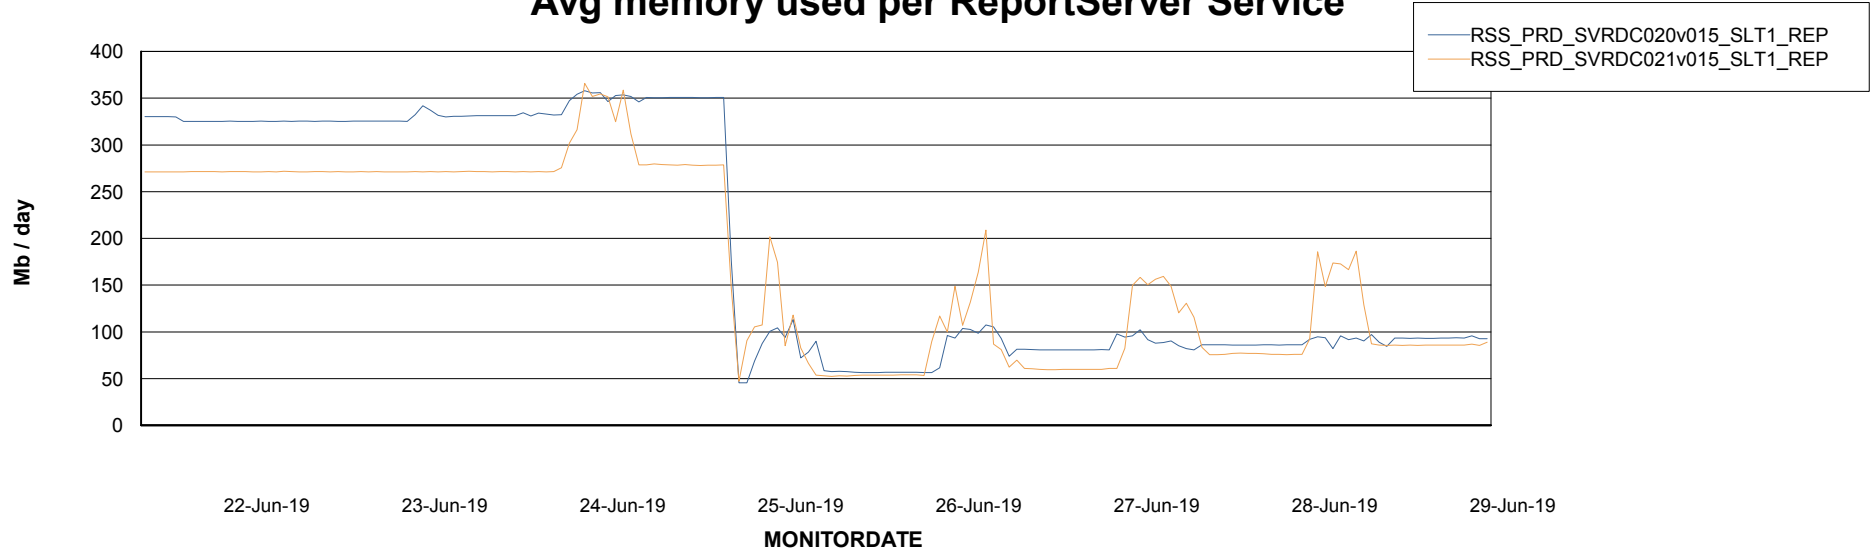

ABSSolute Application ReportServer Services

Avg memory used per ReportServer Service