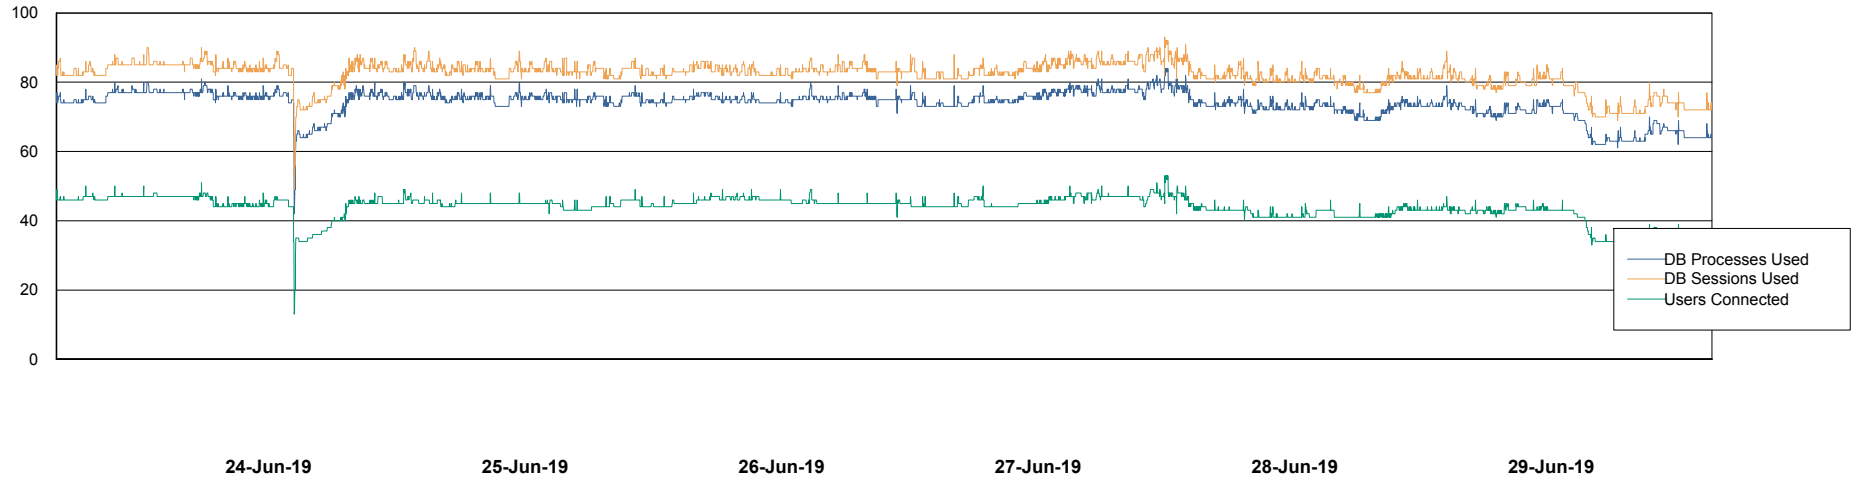

Database Performance RSSDB_Production