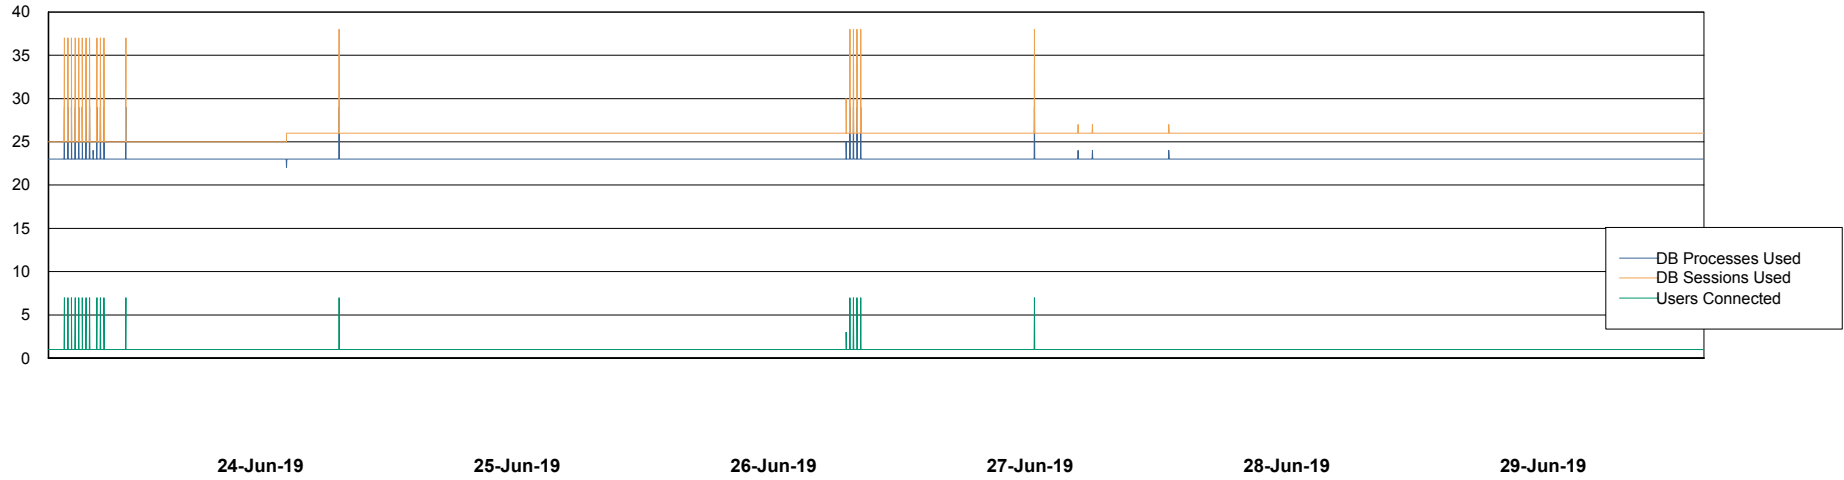

Weekly SLA Customer Report

Customer RSS Production
Database ID 52

Database Performance RSSDB_Production

Weekly SLA Customer Report

Customer RSS Production
Database ID 52

Database Performance RSSDB_Standby

Weekly SLA Customer Report