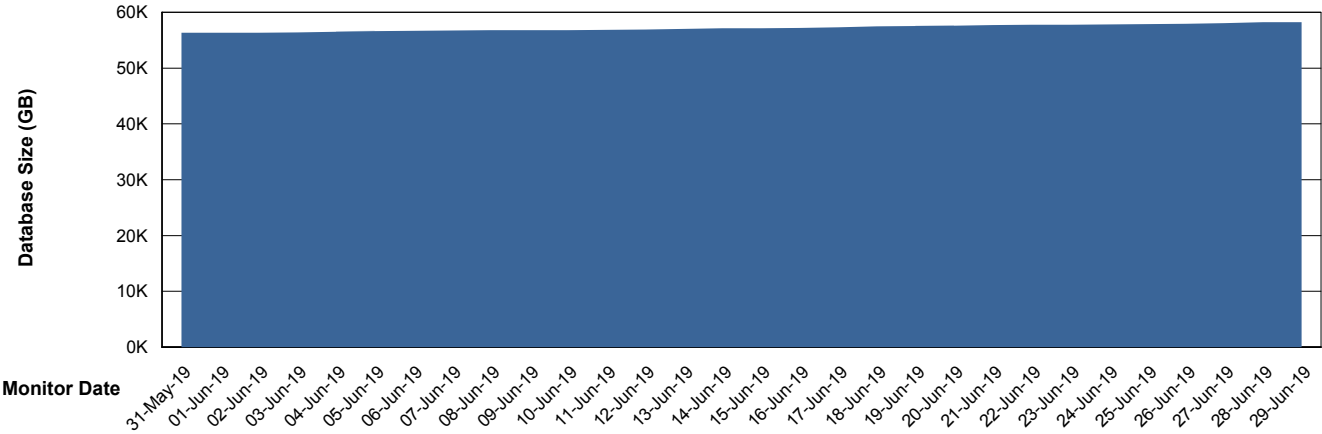

DATABASE SIZE RSSDB_Production

Database growth over last month

Database Tablespace RSSDB_Production

Date	Tablespace Name	Filesize (Gb)	Usedsize (Gb)	Percentage free
29-Jun-19	ABSDATA	30,000	24,278	19
	INDX	40,000	32,603	18
28-Jun-19	ABSDATA	30,000	24,278	19
	INDX	40,000	32,603	18
27-Jun-19	ABSDATA	30,000	24,278	19
	INDX	40,000	32,563	19
26-Jun-19	ABSDATA	30,000	24,141	20
	INDX	40,000	32,518	19
25-Jun-19	ABSDATA	30,000	24,124	20
	INDX	40,000	32,418	19
24-Jun-19	ABSDATA	30,000	24,124	20
	INDX	40,000	32,379	19
23-Jun-19	ABSDATA	30,000	24,108	20
	INDX	40,000	32,347	19