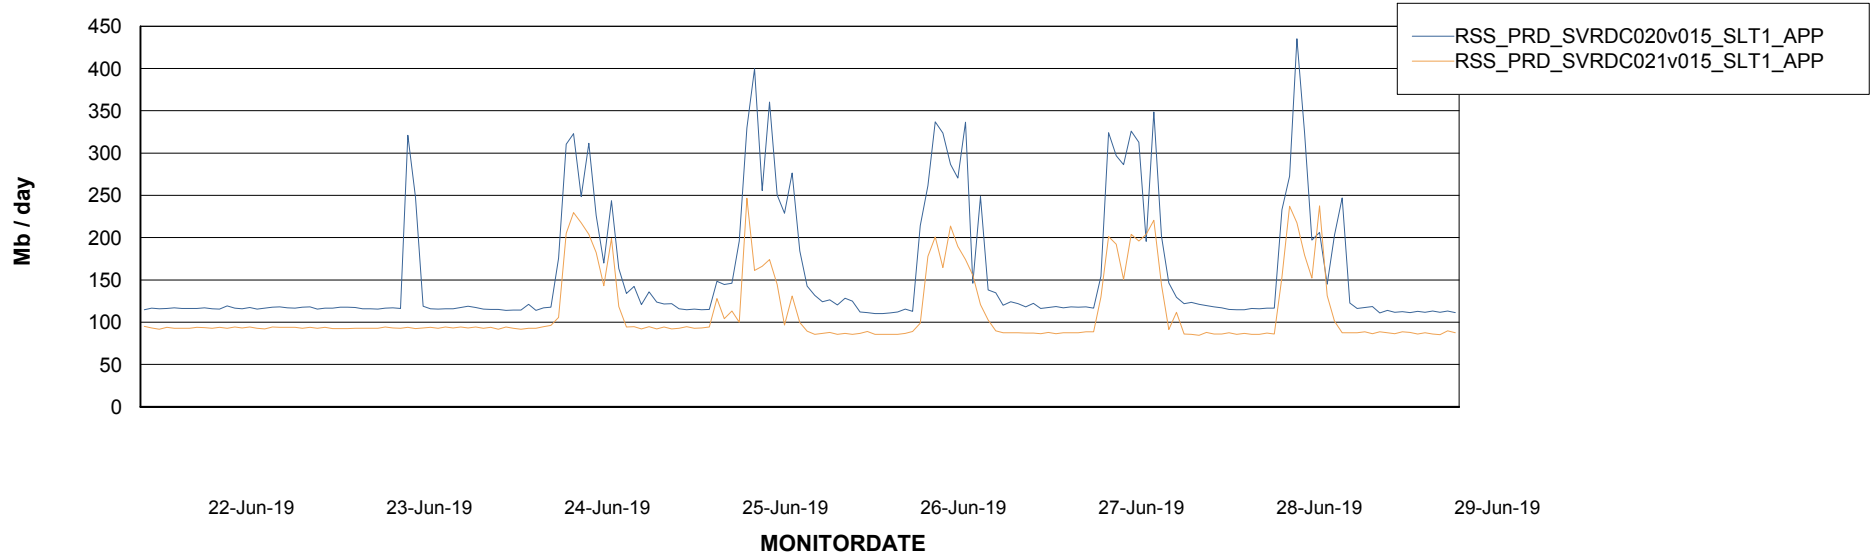

ABSSolute Application Server Services

Avg memory used per ABS Server Service