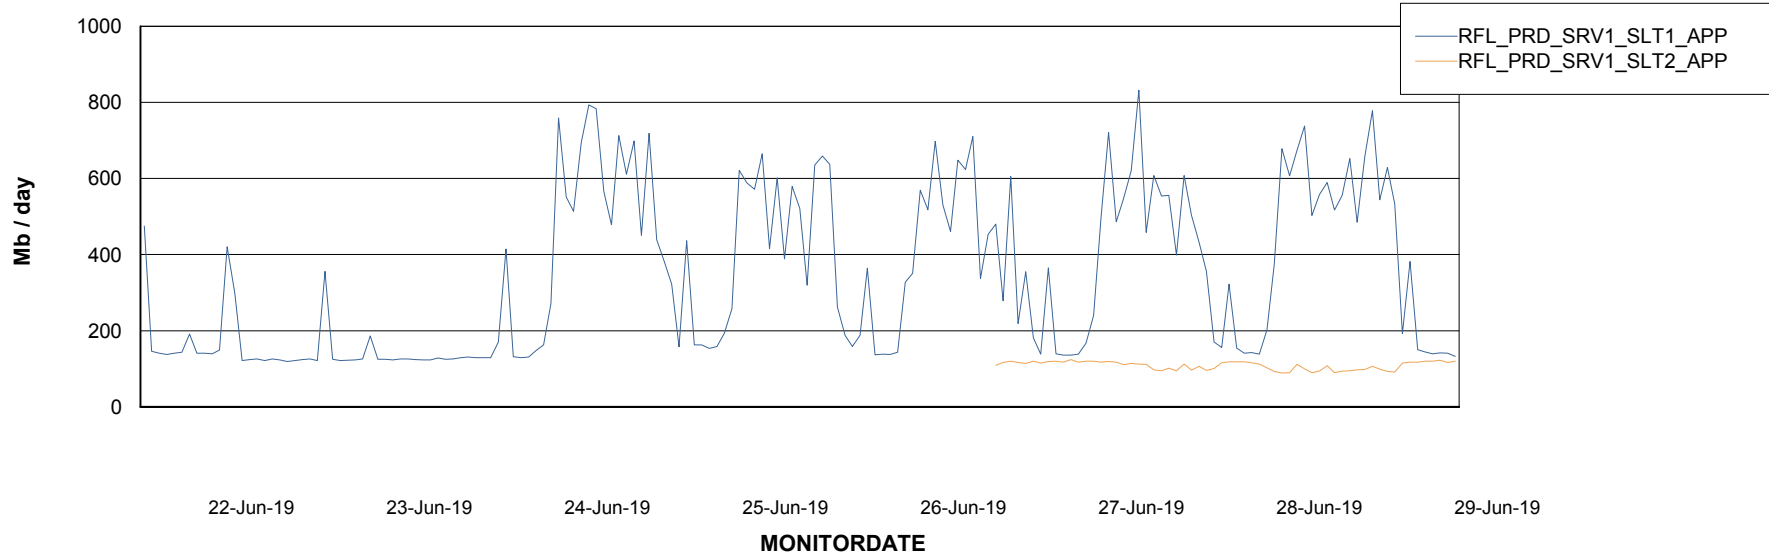

Customer RFL_Production
 Database ID 36

DATABASE SIZE RFLDB_Production

Database growth over last month

Database Tablespace RFLDB_Production

| Date | Tablespace Name | Filesize (Gb) | Usedsize (Gb) | Percentage free |
|-----------|-----------------|---------------|---------------|-----------------|
| 29-Jun-19 | ABSDATA | 64 | 50 | 22 |
| | INDX | 155 | 131 | 15 |
| 28-Jun-19 | ABSDATA | 64 | 50 | 22 |
| | INDX | 155 | 131 | 15 |
| 27-Jun-19 | ABSDATA | 64 | 50 | 22 |
| | INDX | 155 | 131 | 15 |
| 26-Jun-19 | ABSDATA | 64 | 50 | 22 |
| | INDX | 155 | 130 | 16 |
| 25-Jun-19 | ABSDATA | 64 | 50 | 22 |
| | INDX | 155 | 130 | 16 |
| 24-Jun-19 | ABSDATA | 64 | 49 | 23 |
| | INDX | 155 | 130 | 16 |
| 23-Jun-19 | ABSDATA | 64 | 49 | 23 |
| | INDX | 150 | 130 | 13 |

Weekly SLA Customer Report

Customer RFL_Production
Database ID 36

ABSSolute Application Server Services

Avg memory used per ABS Server Service

Avg users per day per ABS server

Weekly SLA Customer Report

Customer RFL_Production
Database ID 36