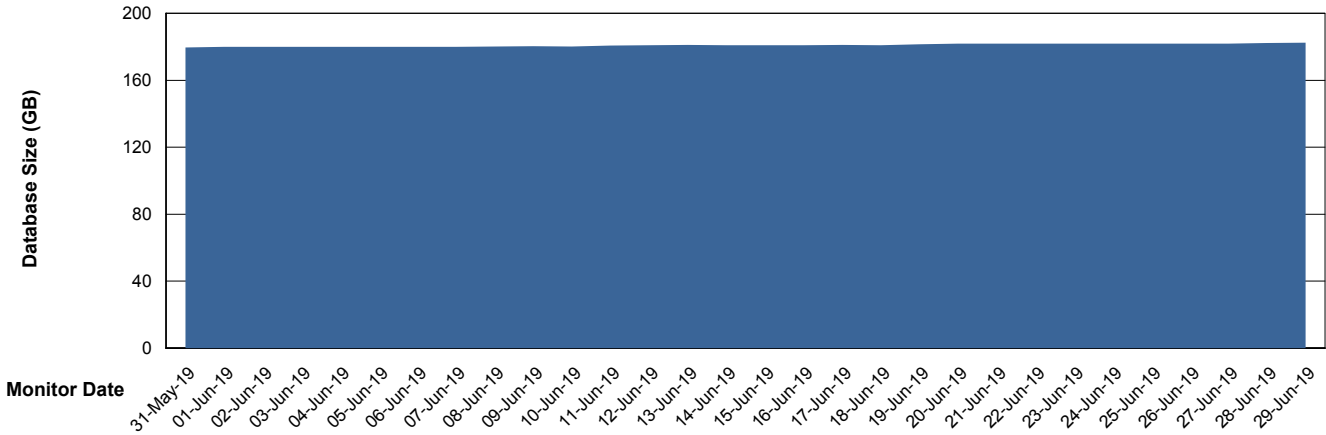

Weekly SLA Customer Report

Customer RFL_Production
Database ID 36

Database Performance RFLDB_Production

Weekly SLA Customer Report

Customer RFL_Production
Database ID 36

Database Performance RFLDB_Standby

Weekly SLA Customer Report

Customer RFL_Production
 Database ID 36

DATABASE SIZE RFLDB_Production

Database growth over last month

Database Tablespace RFLDB_Production

| Date | Tablespace Name | Filesize (Gb) | Usedsize (Gb) | Percentage free |
|-----------|-----------------|---------------|---------------|-----------------|
| 29-Jun-19 | ABSDATA | 64 | 50 | 22 |
| | INDX | 155 | 131 | 15 |
| 28-Jun-19 | ABSDATA | 64 | 50 | 22 |
| | INDX | 155 | 131 | 15 |
| 27-Jun-19 | ABSDATA | 64 | 50 | 22 |
| | INDX | 155 | 131 | 15 |
| 26-Jun-19 | ABSDATA | 64 | 50 | 22 |
| | INDX | 155 | 130 | 16 |
| 25-Jun-19 | ABSDATA | 64 | 50 | 22 |
| | INDX | 155 | 130 | 16 |
| 24-Jun-19 | ABSDATA | 64 | 49 | 23 |
| | INDX | 155 | 130 | 16 |
| 23-Jun-19 | ABSDATA | 64 | 49 | 23 |
| | INDX | 150 | 130 | 13 |