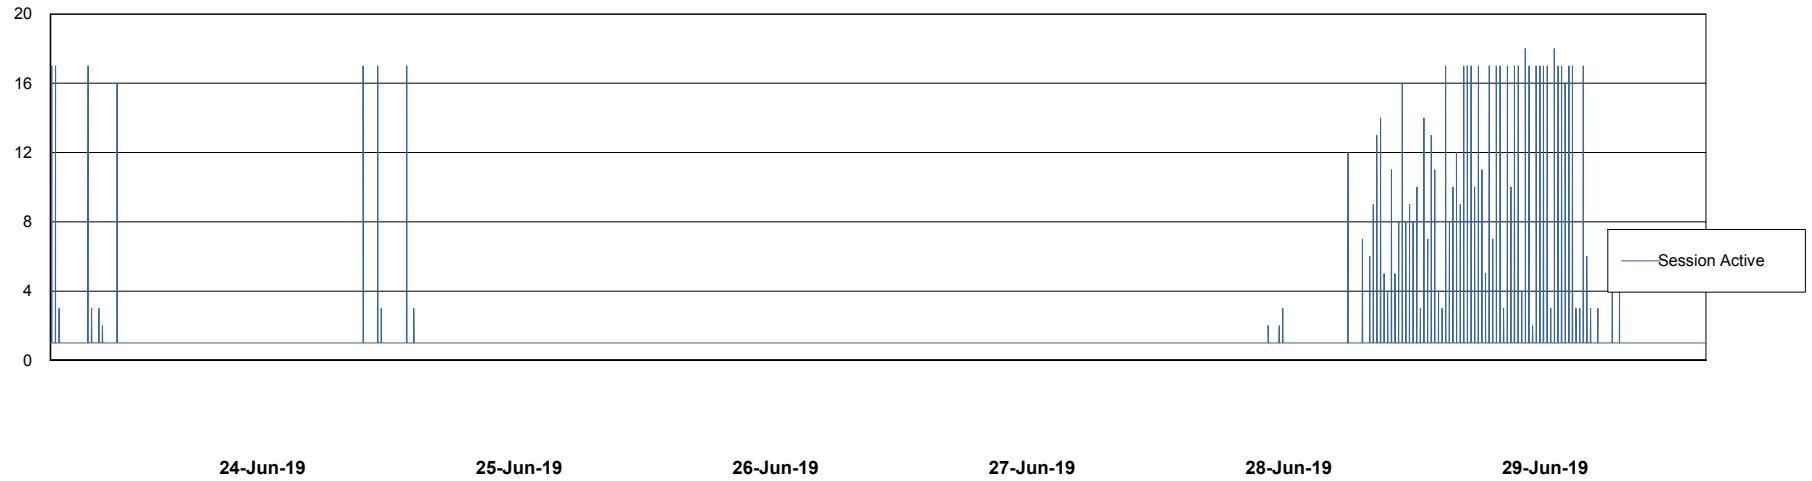

Weekly SLA Customer Report

Customer RFL_Production
Database ID 36

Database Performance RFLDB_Production

Weekly SLA Customer Report

Customer RFL_Production
Database ID 36

Database Performance RFLDB_Standby

Weekly SLA Customer Report