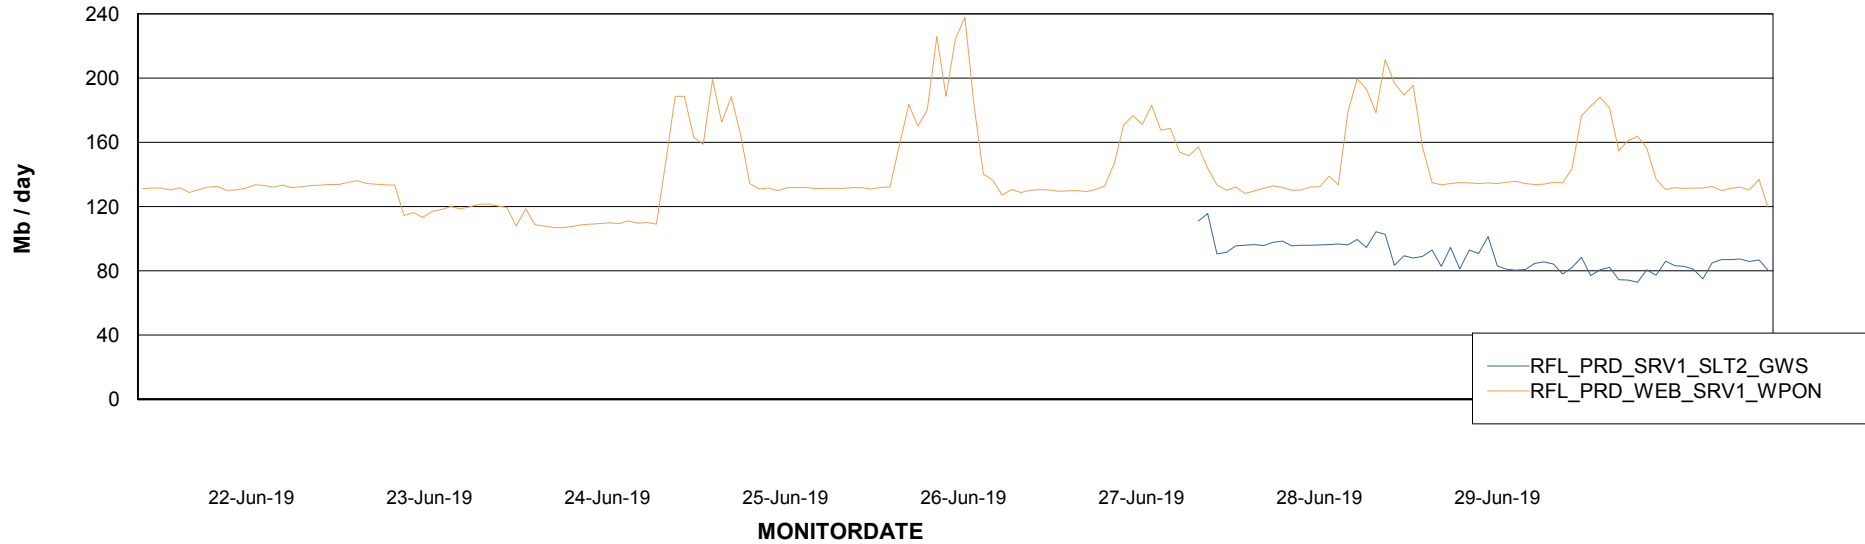

ABSSolute Application ReportServer Services

Avg memory used per ReportServer Service

Weekly SLA Customer Report

Customer RFL_Production
Database ID 36

ABSSolute Web Component Services

Avg memory used per ABS Web component