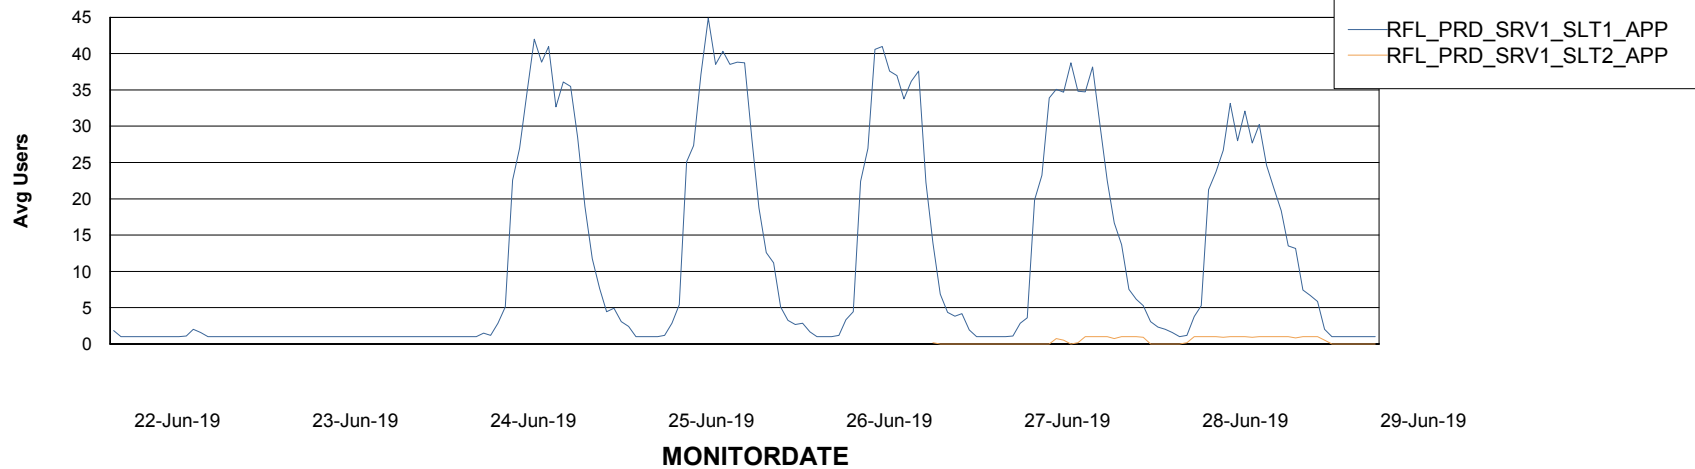

Weekly SLA Customer Report

Customer RFL_Production
Database ID 36

ABSSolute Application Server Services

Avg memory used per ABS Server Service

Avg users per day per ABS server

Weekly SLA Customer Report

Customer RFL_Production
Database ID 36