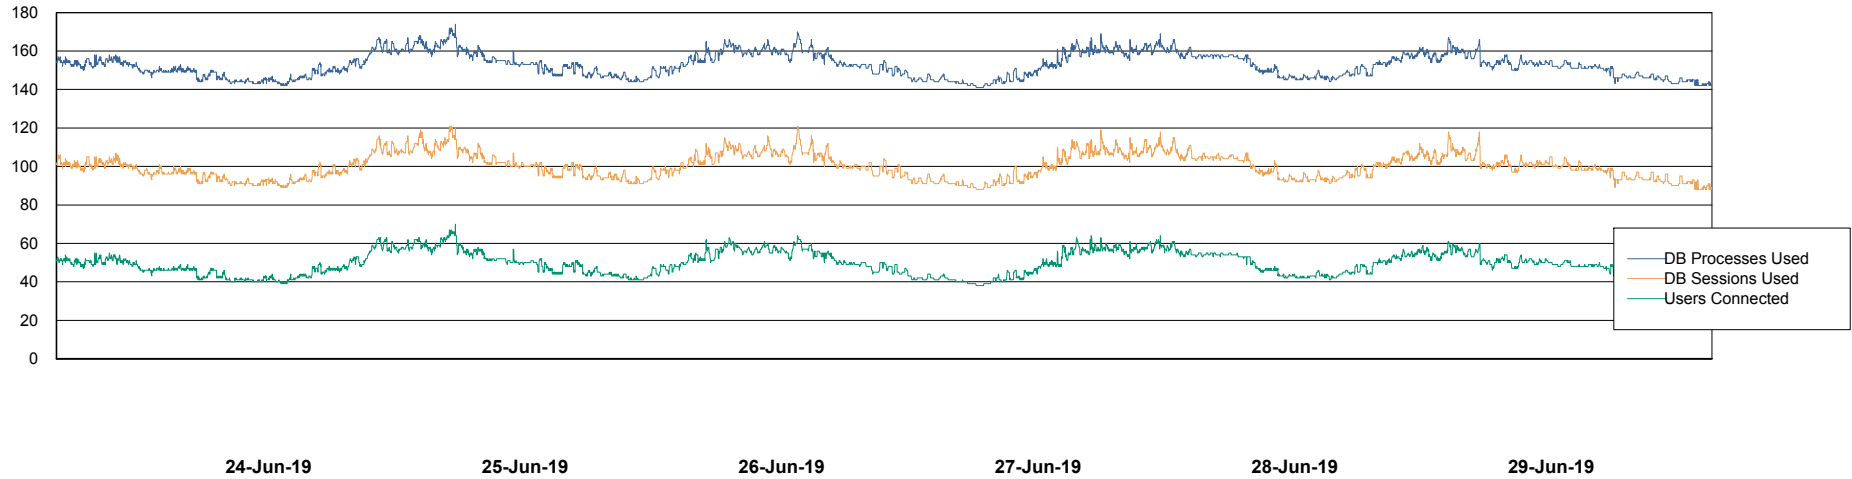

Harddisk Usage RFL_STB

| | Free disk space on c: (%) | Total disk space on c: (Gb) | Free disk space on d: (%) | Total disk space on d: (Gb) | Free disk space on e: (%) | Total disk space on e: (Gb) | Free disk space on f: (%) | Total disk space on f: (Gb) |
|-----------|---------------------------|-----------------------------|---------------------------|-----------------------------|---------------------------|-----------------------------|---------------------------|-----------------------------|
| 29-Jun-19 | 50 | 195 | 80 | 559 | 54 | 559 | 84 | 363 |
| 28-Jun-19 | 50 | 195 | 80 | 559 | 54 | 559 | 68 | 363 |
| 27-Jun-19 | 50 | 195 | 80 | 559 | 54 | 559 | 56 | 363 |
| 26-Jun-19 | 50 | 195 | 80 | 559 | 54 | 559 | 57 | 363 |
| 25-Jun-19 | 50 | 195 | 80 | 559 | 54 | 559 | 57 | 363 |
| 24-Jun-19 | 50 | 195 | 80 | 559 | 55 | 559 | 57 | 363 |
| 23-Jun-19 | 50 | 195 | 80 | 559 | 55 | 559 | 58 | 363 |

Weekly SLA Customer Report

Customer RFL_Production
Database ID 36

Database Performance RFLDB_Production

Weekly SLA Customer Report

Customer RFL_Production
Database ID 36

Database Performance RFLDB_Standby

Weekly SLA Customer Report