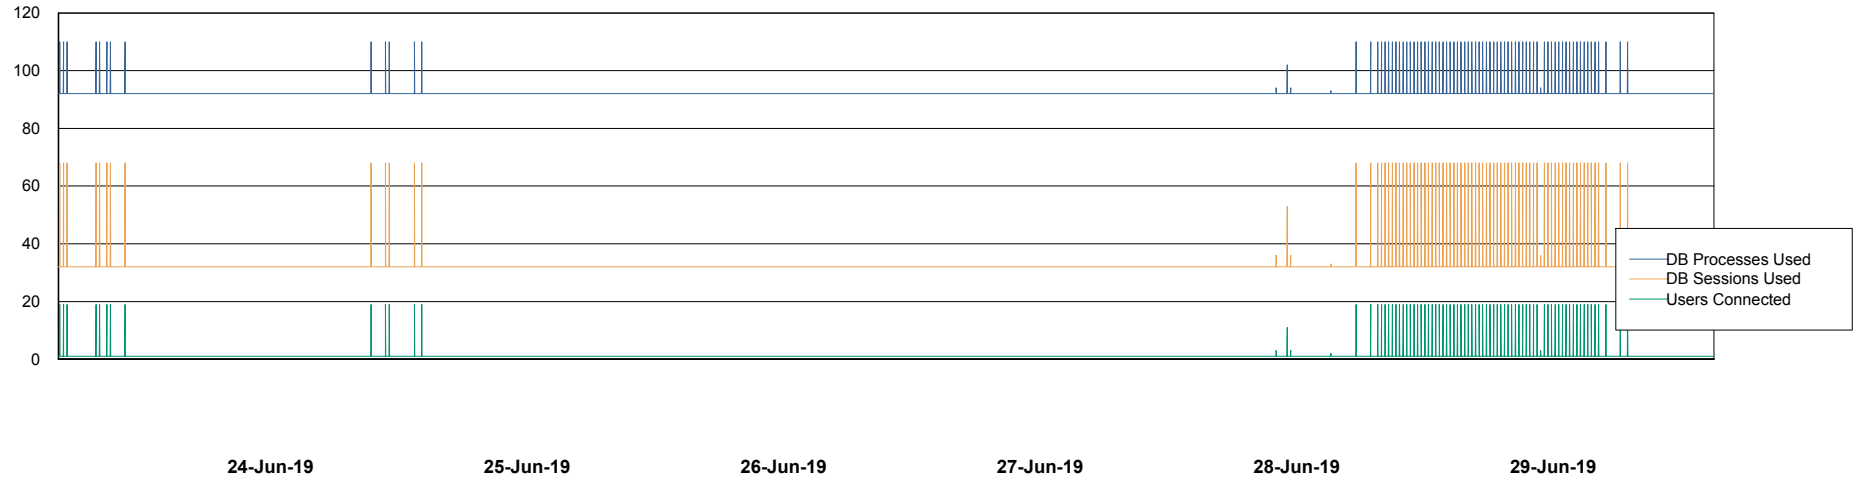

Weekly SLA Customer Report

Customer RFL_Production
Database ID 36

Database Performance RFLDB_Production

Weekly SLA Customer Report

Customer RFL_Production
Database ID 36

Database Performance RFLDB_Standby

Weekly SLA Customer Report