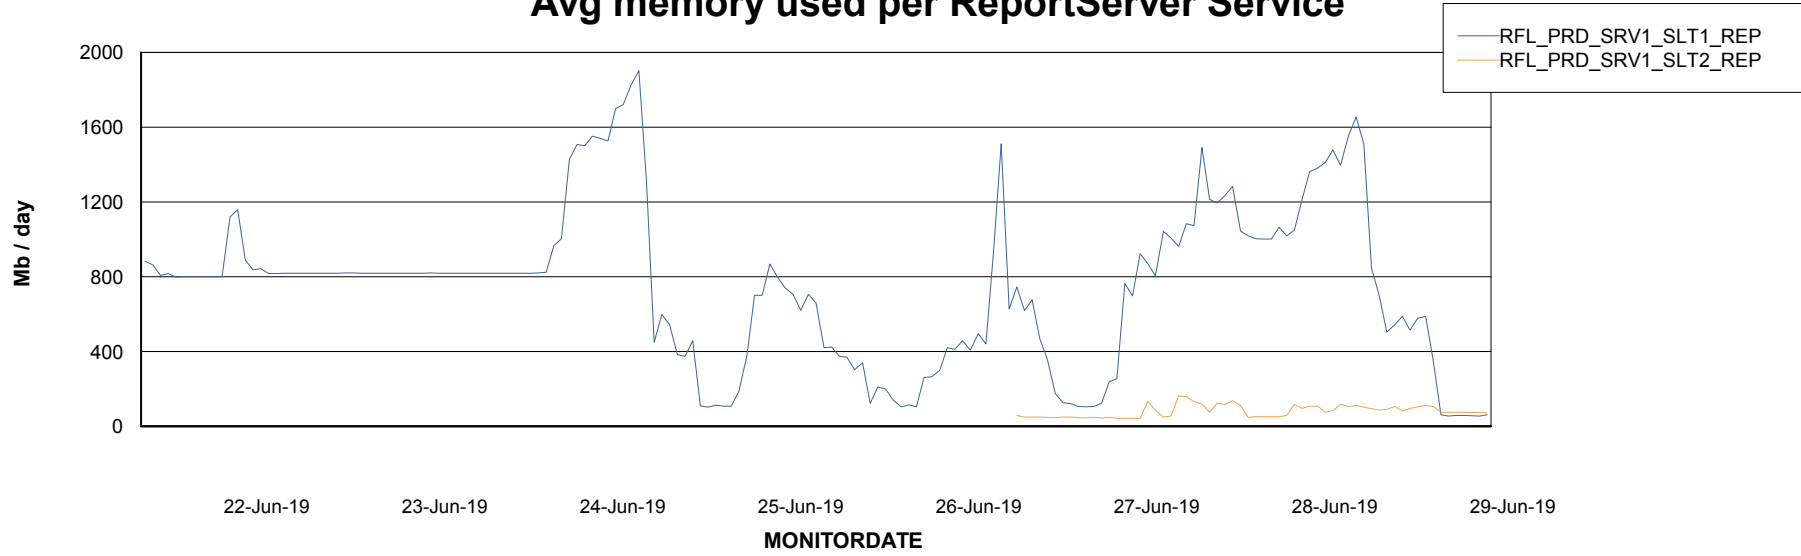

ABSSolute Application ReportServer Services

Avg memory used per ReportServer Service