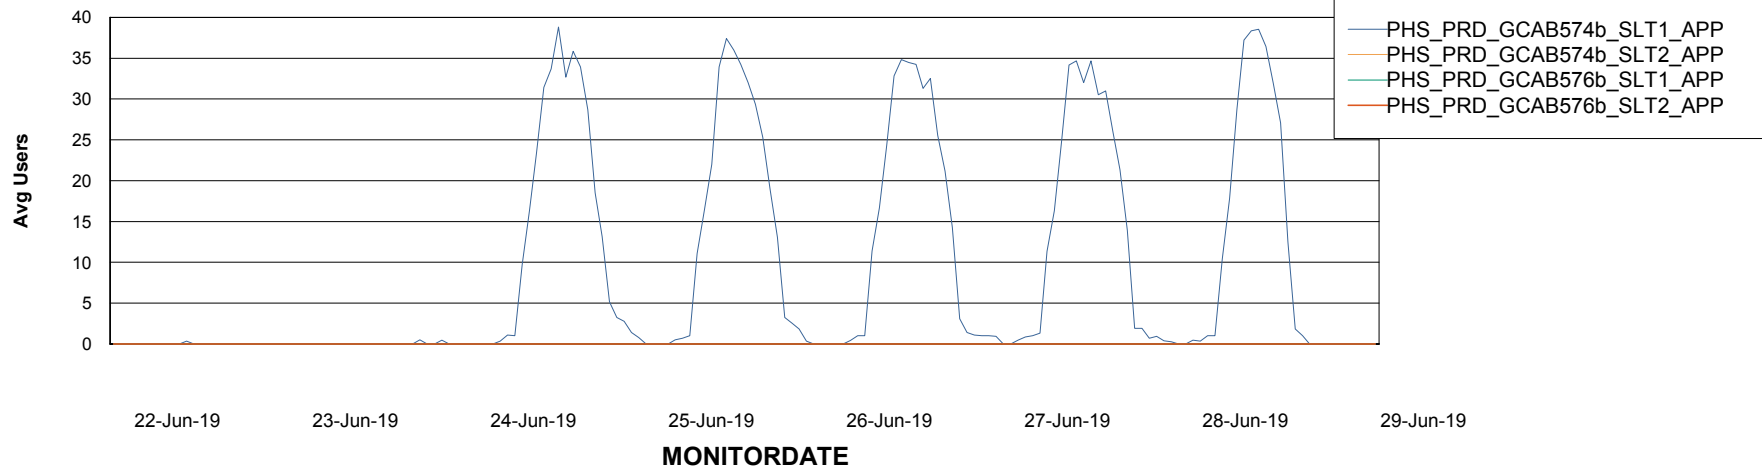

Avg users per day per ABS server