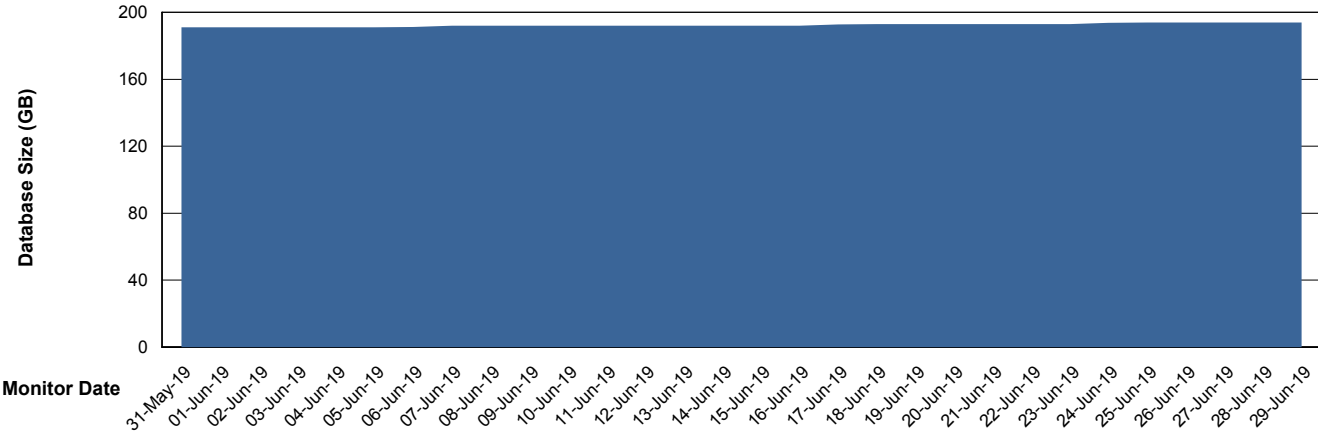

DATABASE SIZE PHSDB_Production

Database growth over last month

Database Tablespace PHSDB_Production

Date	Tablespace Name	Filesize (Gb)	Usedsize (Gb)	Percentage free
29-Jun-19	ABSDATA	214	183	14
	INDX	14	11	21
28-Jun-19	ABSDATA	214	182	15
	INDX	14	11	21
27-Jun-19	ABSDATA	214	183	14
	INDX	14	11	21
26-Jun-19	ABSDATA	214	182	15
	INDX	14	11	21
25-Jun-19	ABSDATA	214	182	15
	INDX	14	11	21
24-Jun-19	ABSDATA	214	182	15
	INDX	14	11	21
23-Jun-19	ABSDATA	214	182	15
	INDX	14	11	21