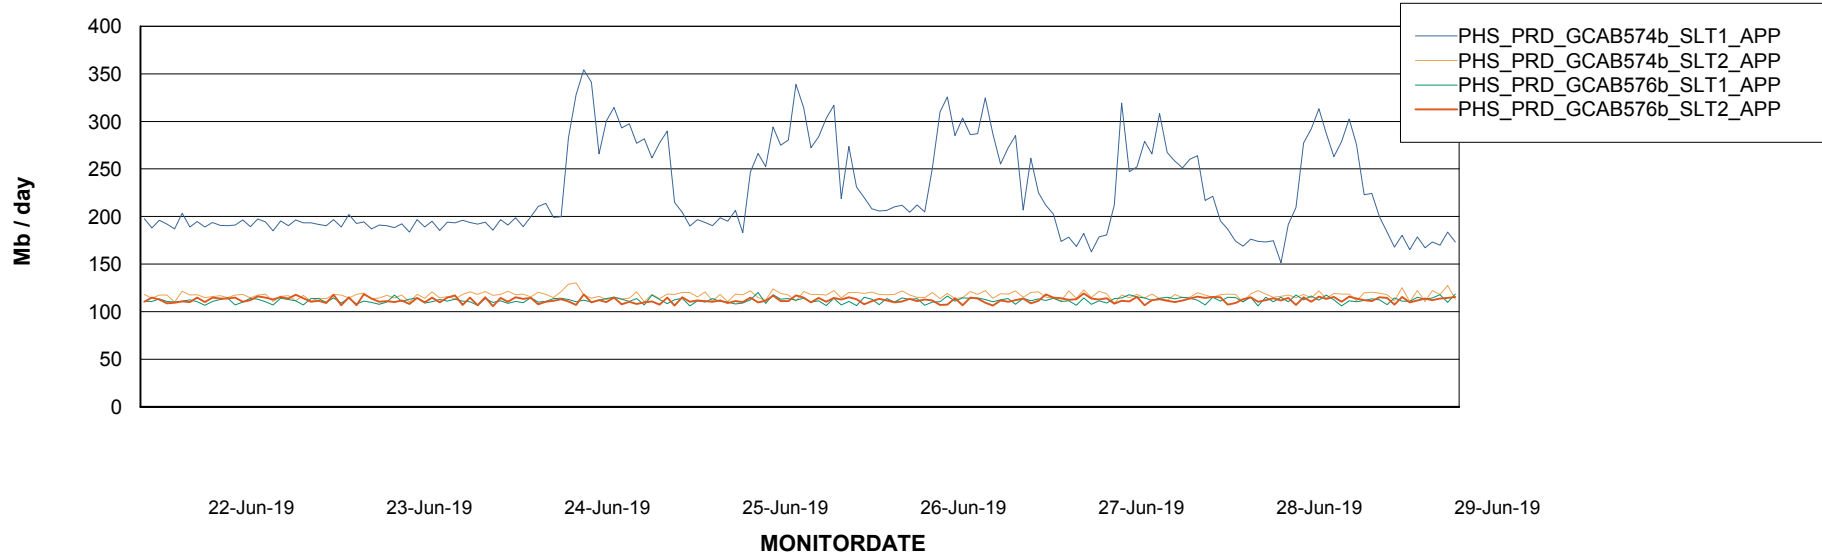

ABSSolute Application Server Services

Avg memory used per ABS Server Service