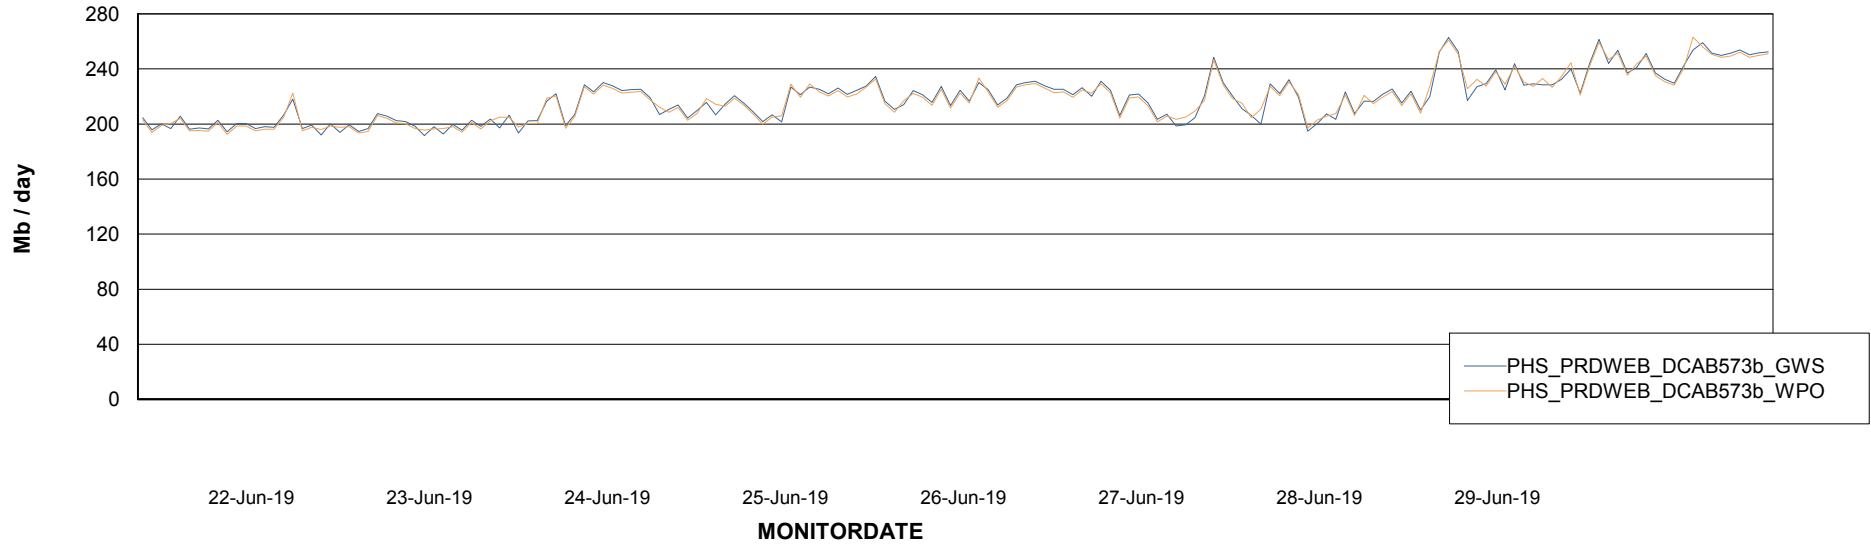

ABSolute Web Component Services

Avg memory used per ABS Web component