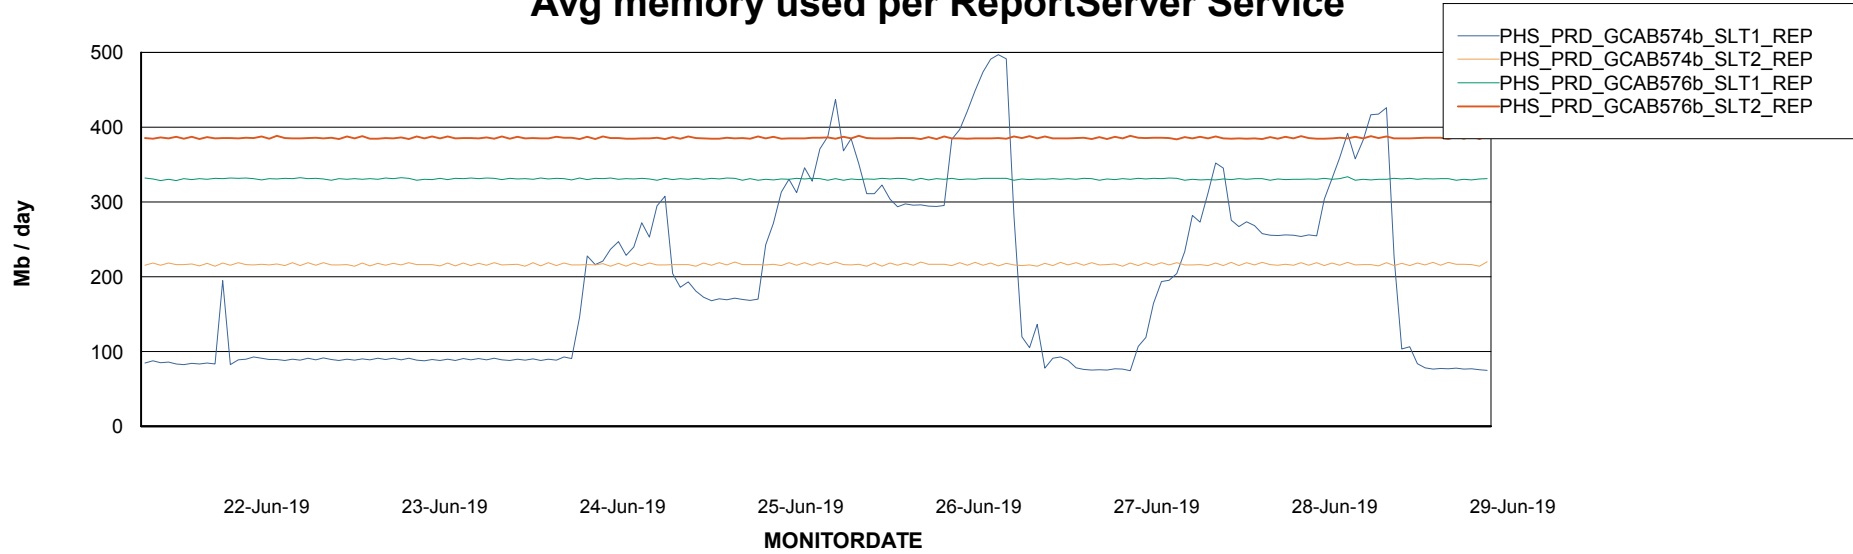

ABSSolute Application ReportServer Services

Avg memory used per ReportServer Service