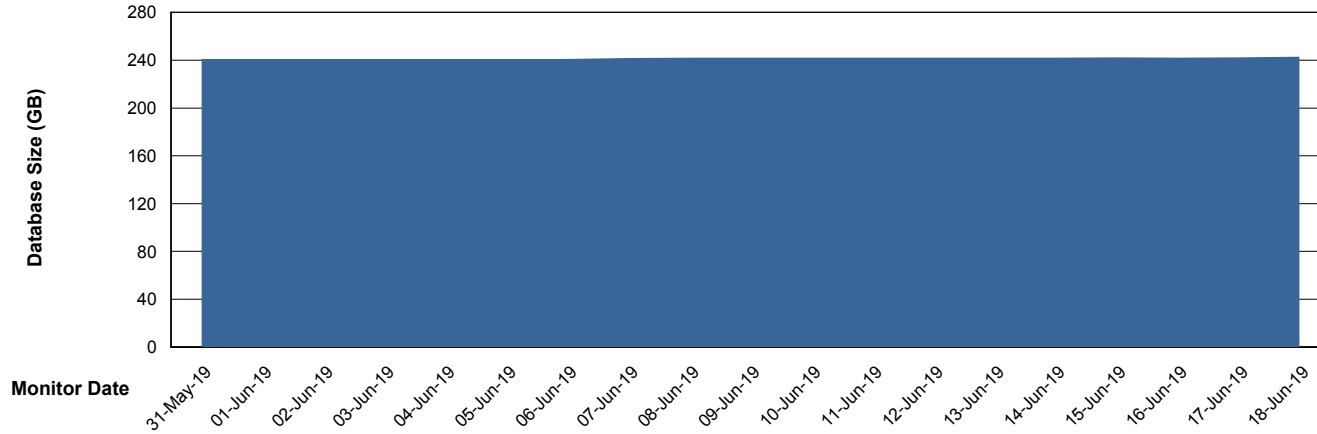

	Free disk space on c: (%)	Free disk space on d: (%)
27-Jun-19	76	36

### Database growth over last month