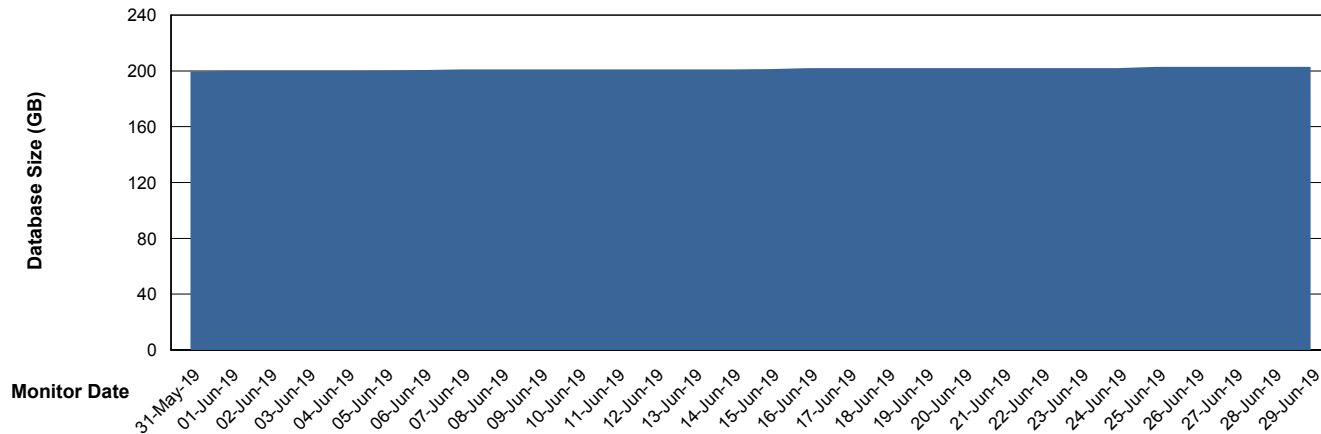

Weekly SLA Customer Report

Customer NIX_Production
Database ID 51

Database Performance NIXDB_BI

Weekly SLA Customer Report

Customer NIX_Production
Database ID 51

Database Performance NIXDB_Production

Weekly SLA Customer Report

Customer NIX_Production
Database ID 51

Database Performance NIXDB_Standby

Weekly SLA Customer Report

Customer NIX_Production
Database ID 51

DATABASE SIZE NIXDB_BI

Database growth over last month

DATABASE SIZE NIXDB_Production

Database growth over last month

Weekly SLA Customer Report

Customer NIX_Production
Database ID 51

Database Tablespace NIXDB_BI

Date	Tablespace Name	Filesize (Gb)	Usedsize (Gb)	Percentage free
29-Jun-19	ABSDATA	72	58	19
	INDX	72	58	19
28-Jun-19	ABSDATA	72	58	19
	INDX	72	58	19
27-Jun-19	ABSDATA	72	58	19
	INDX	72	58	19
26-Jun-19	ABSDATA	72	58	19
	INDX	72	58	19
25-Jun-19	ABSDATA	72	58	19
	INDX	72	58	19
24-Jun-19	ABSDATA	72	58	19
	INDX	72	58	19
23-Jun-19	ABSDATA	72	58	19
	INDX	72	58	19