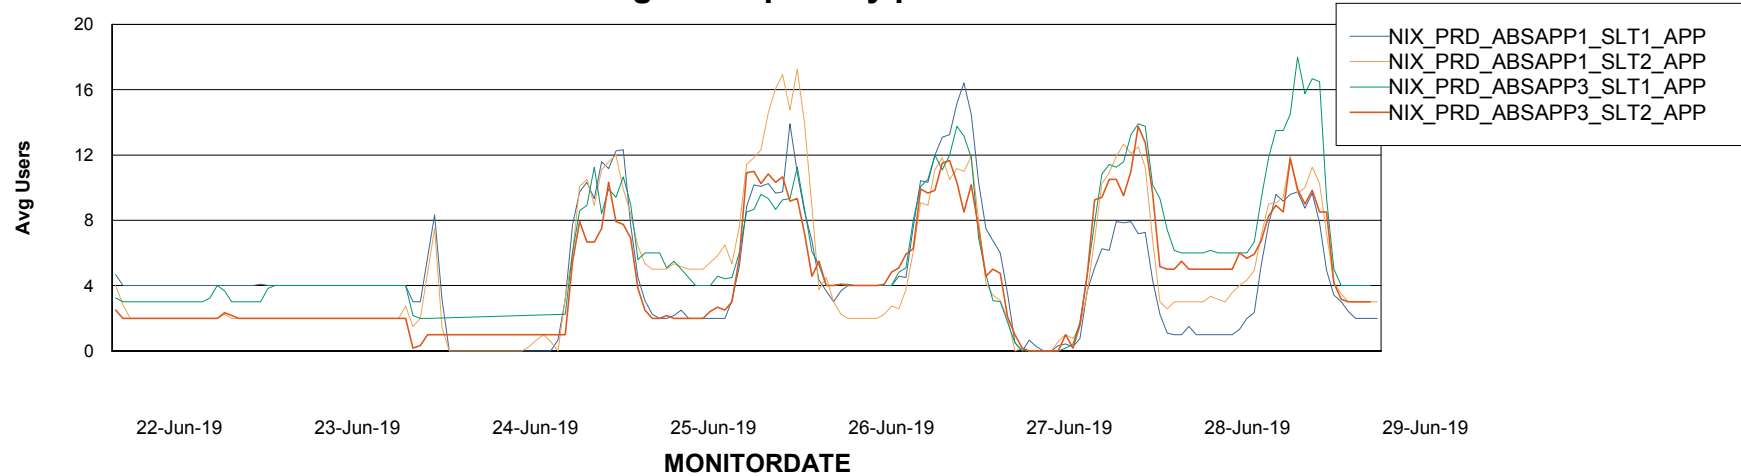

Avg users per day per ABS server