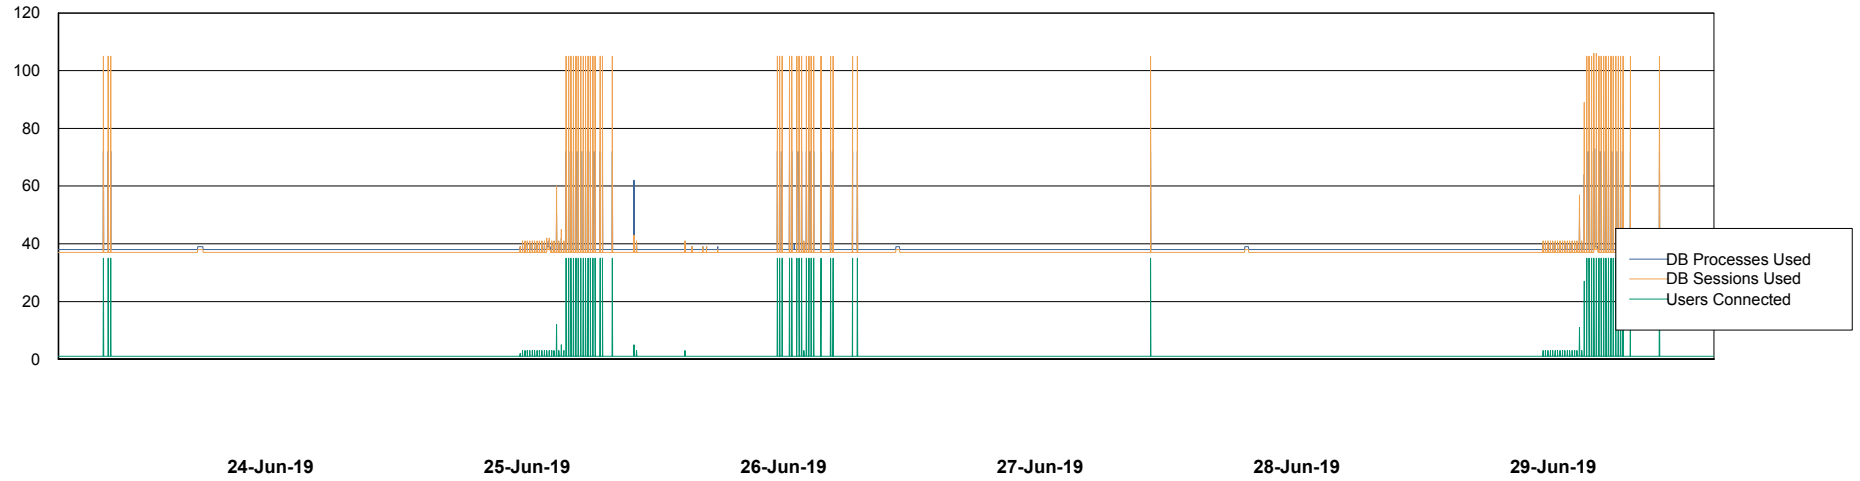

Database Performance NIXDB_Standby