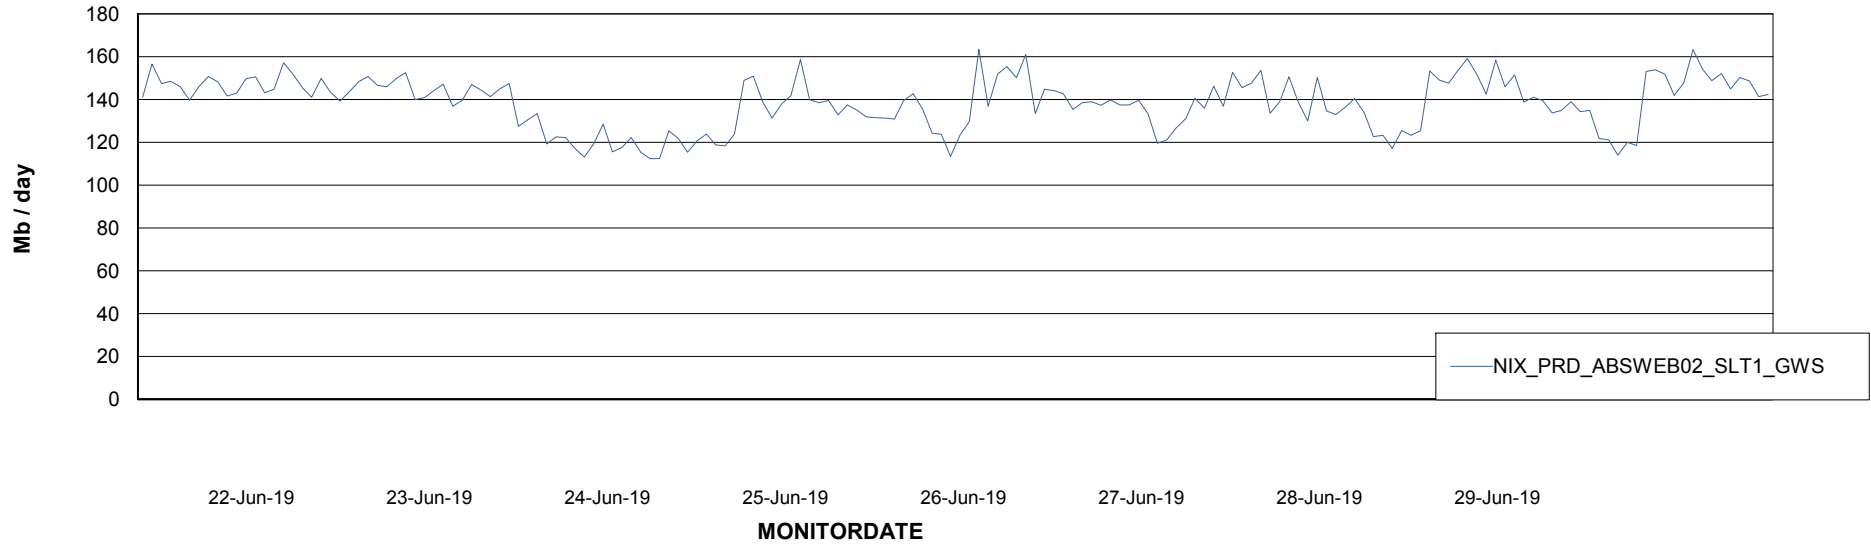

ABSSolute Web Component Services

Avg memory used per ABS Web component