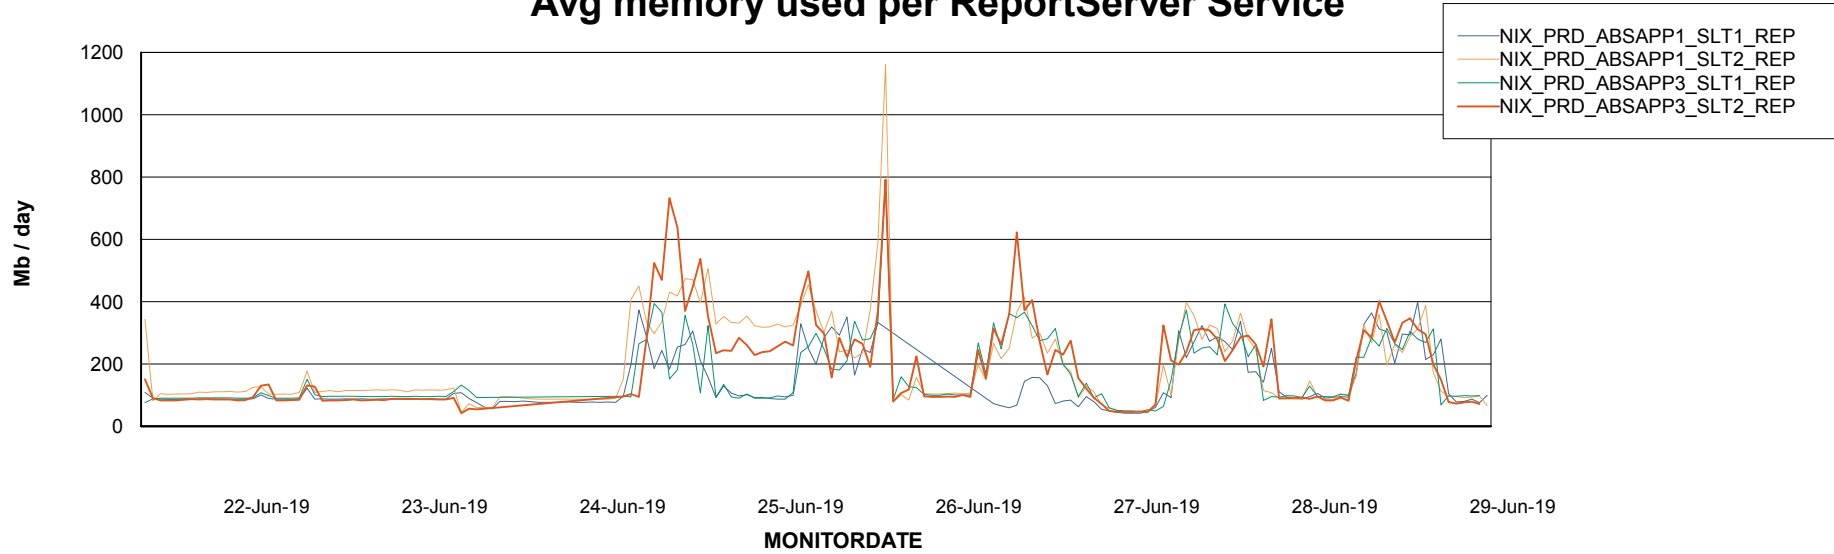

Avg users per day per ABS server

Weekly SLA Customer Report

Customer NIX_Production
Database ID 51

ABSSolute Application ReportServer Services

Avg memory used per ReportServer Service

Weekly SLA Customer Report