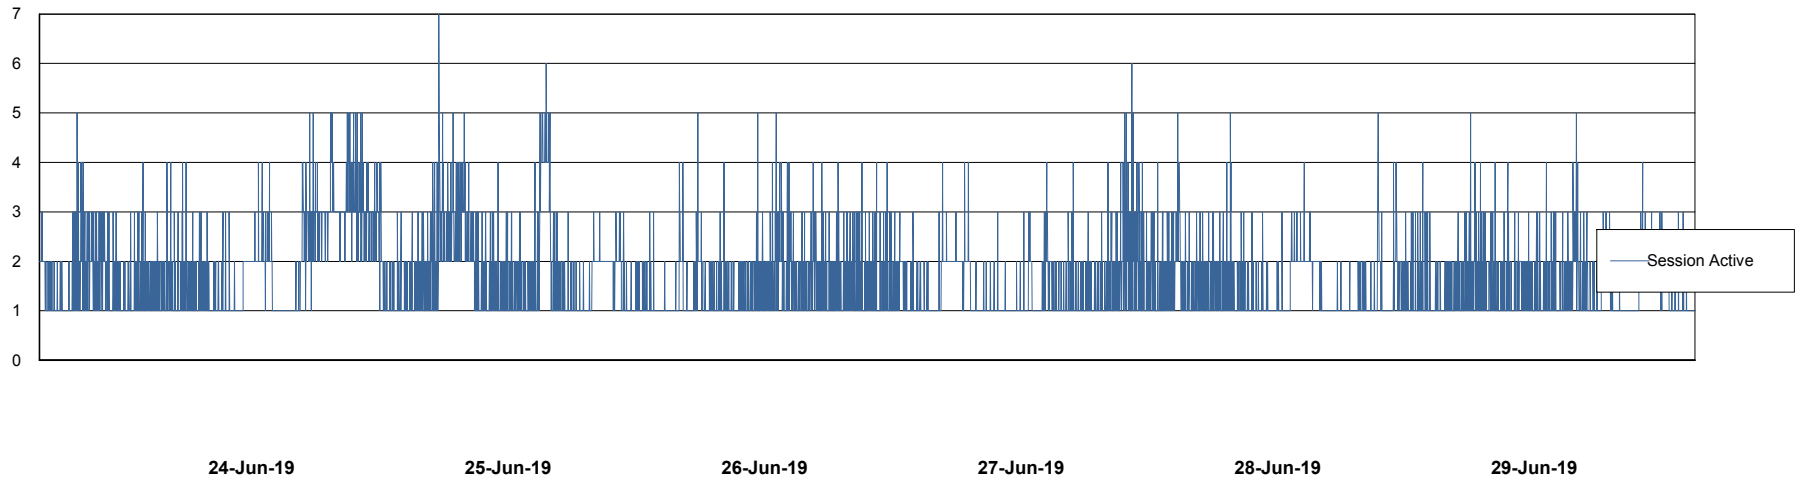

Weekly SLA Customer Report

Customer NIX_Production
Database ID 51

Database Performance NIXDB_BI

Weekly SLA Customer Report

Customer NIX_Production
Database ID 51

Database Performance NIXDB_Production

Weekly SLA Customer Report