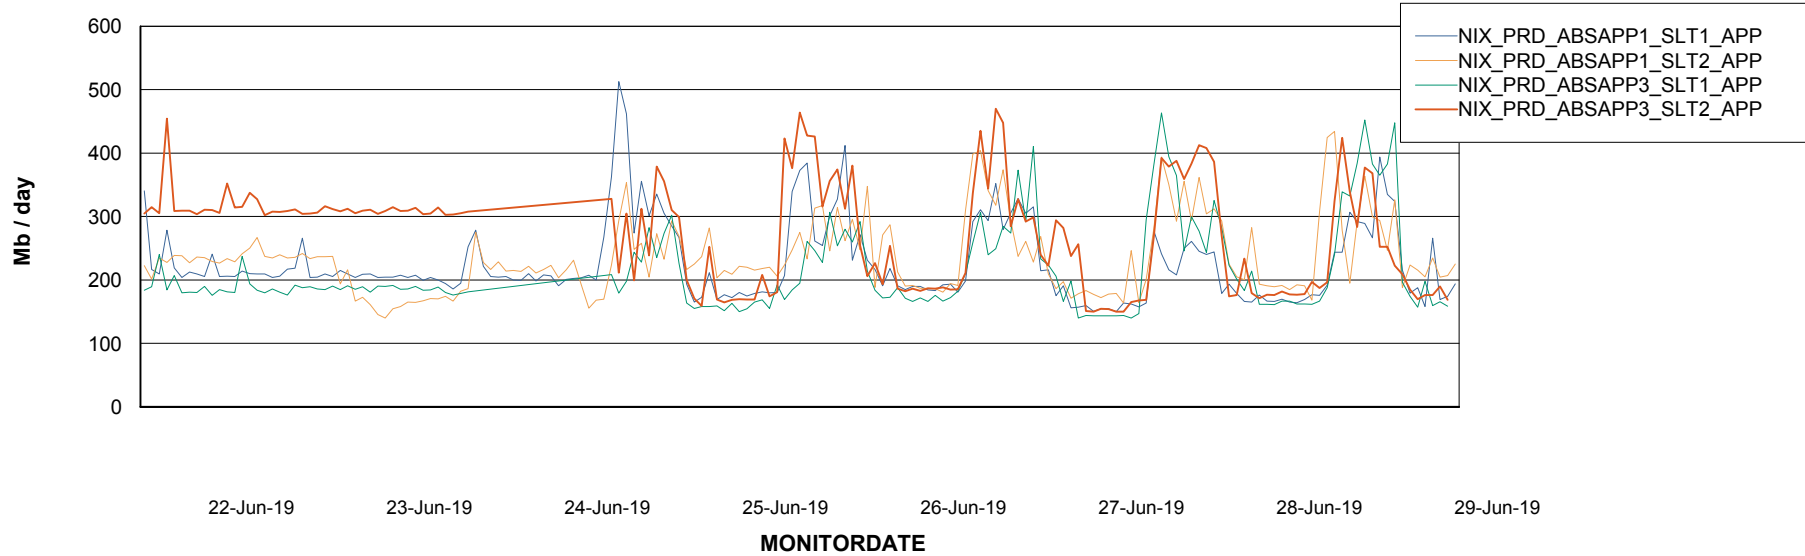

Standby Database Health NIX_Production

Recovery lag for last 7 days

Weekly SLA Customer Report

Customer NIX_Production
Database ID 51

ABSSolute Application Server Services

Avg memory used per ABS Server Service