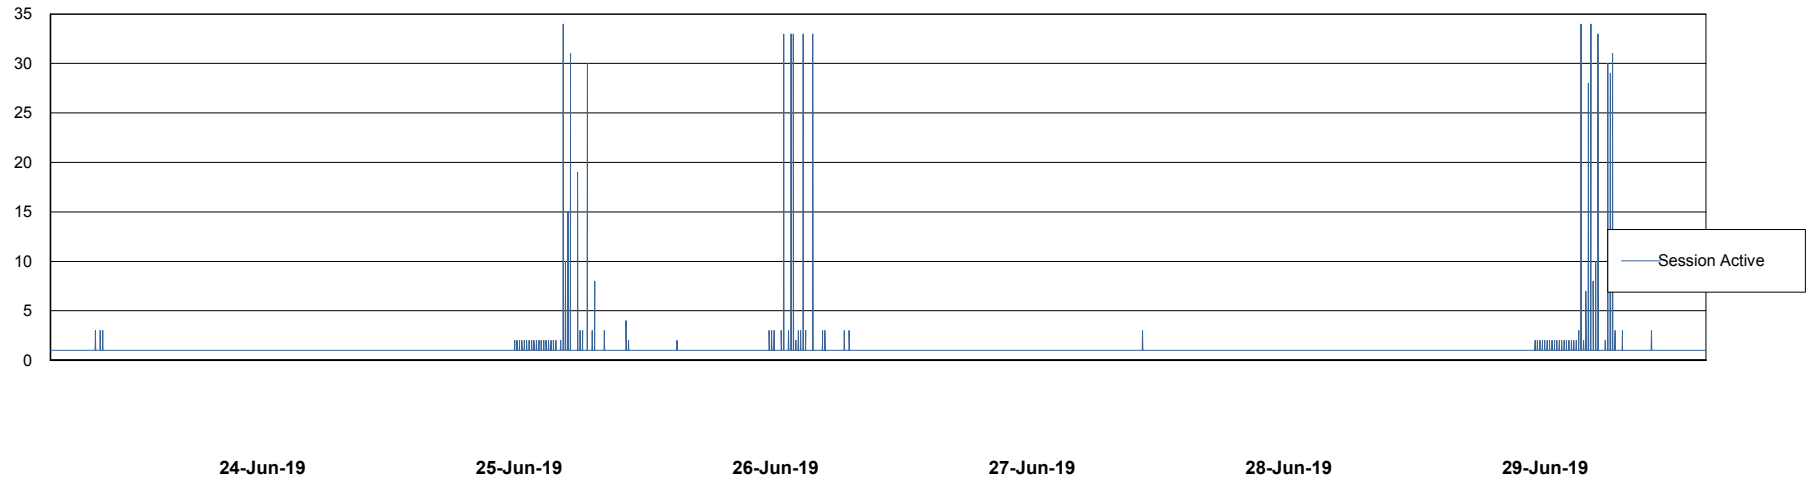

Database Performance NIXDB_Standby