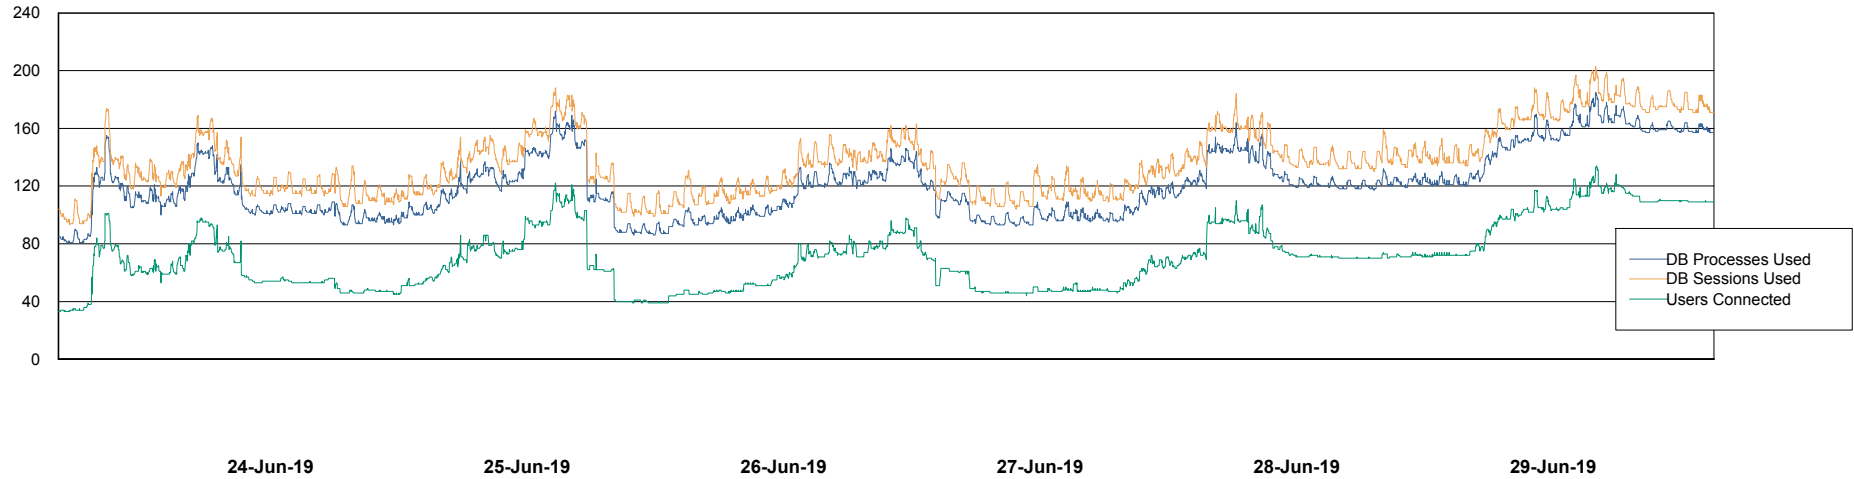

Weekly SLA Customer Report

Customer NIX_Production
Database ID 51

Database Performance NIXDB_BI

Weekly SLA Customer Report

Customer NIX_Production
Database ID 51

Database Performance NIXDB_Production

Weekly SLA Customer Report