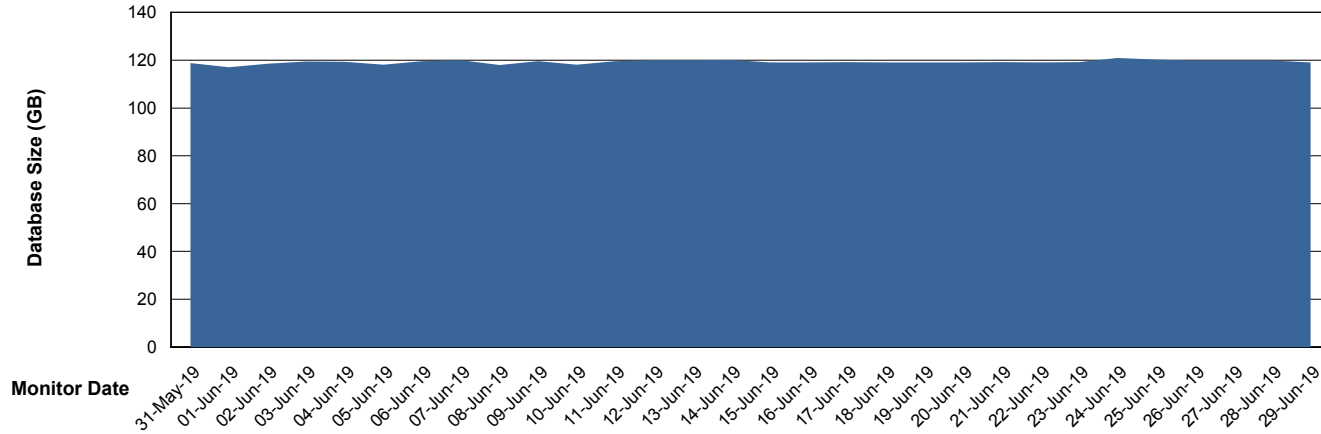

Customer NIX_Production
Database ID 51

Database Performance NIXDB_Standby

Weekly SLA Customer Report

Customer NIX_Production
Database ID 51

DATABASE SIZE NIXDB_BI

Database growth over last month

DATABASE SIZE NIXDB_Production

Database growth over last month

Weekly SLA Customer Report

Customer NIX_Production
Database ID 51

Database Tablespace NIXDB_BI

Date	Tablespace Name	Filesize (Gb)	Usedsize (Gb)	Percentage free
29-Jun-19	ABSDATA	72	58	19
	INDX	72	58	19
28-Jun-19	ABSDATA	72	58	19
	INDX	72	58	19
27-Jun-19	ABSDATA	72	58	19
	INDX	72	58	19
26-Jun-19	ABSDATA	72	58	19
	INDX	72	58	19
25-Jun-19	ABSDATA	72	58	19
	INDX	72	58	19
24-Jun-19	ABSDATA	72	58	19
	INDX	72	58	19
23-Jun-19	ABSDATA	72	58	19
	INDX	72	58	19