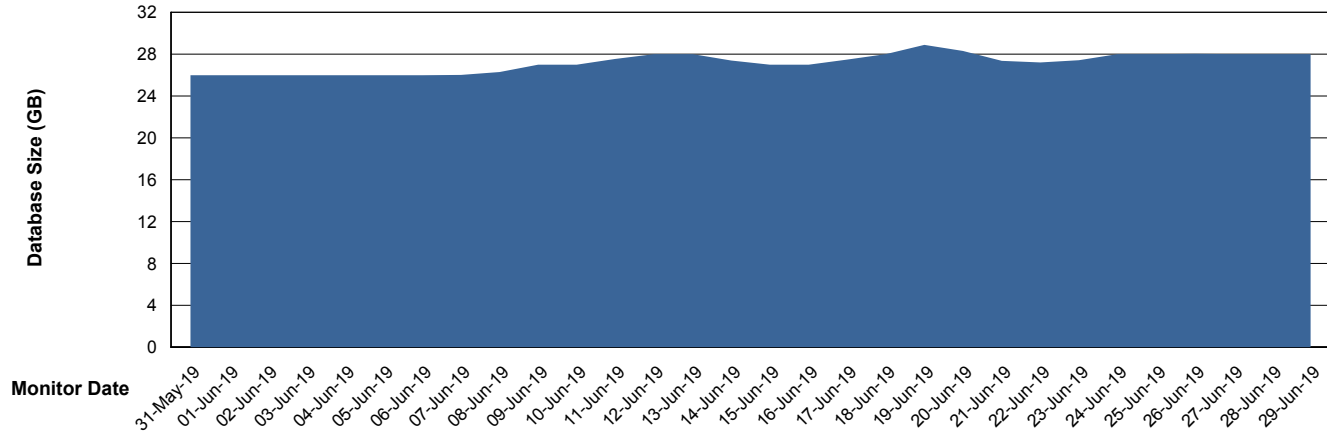

Weekly SLA Customer Report

Customer LSS_Prod (NO SLA)
Database ID 96

Database Performance LSS_ABSME2_DB_LIODA4

Weekly SLA Customer Report

Customer LSS_Prod (NO SLA)
 Database ID 96

DATABASE SIZE LSS_ABSCH_DB_LIODA3

Database growth over last month

DATABASE SIZE LSS_ABSCH2_DB_LIODA3

Database growth over last month

Weekly SLA Customer Report

Customer LSS_Prod (NO SLA)
Database ID 96

DATABASE SIZE LSS_ABSCH3_DB_LIODA3

Database growth over last month