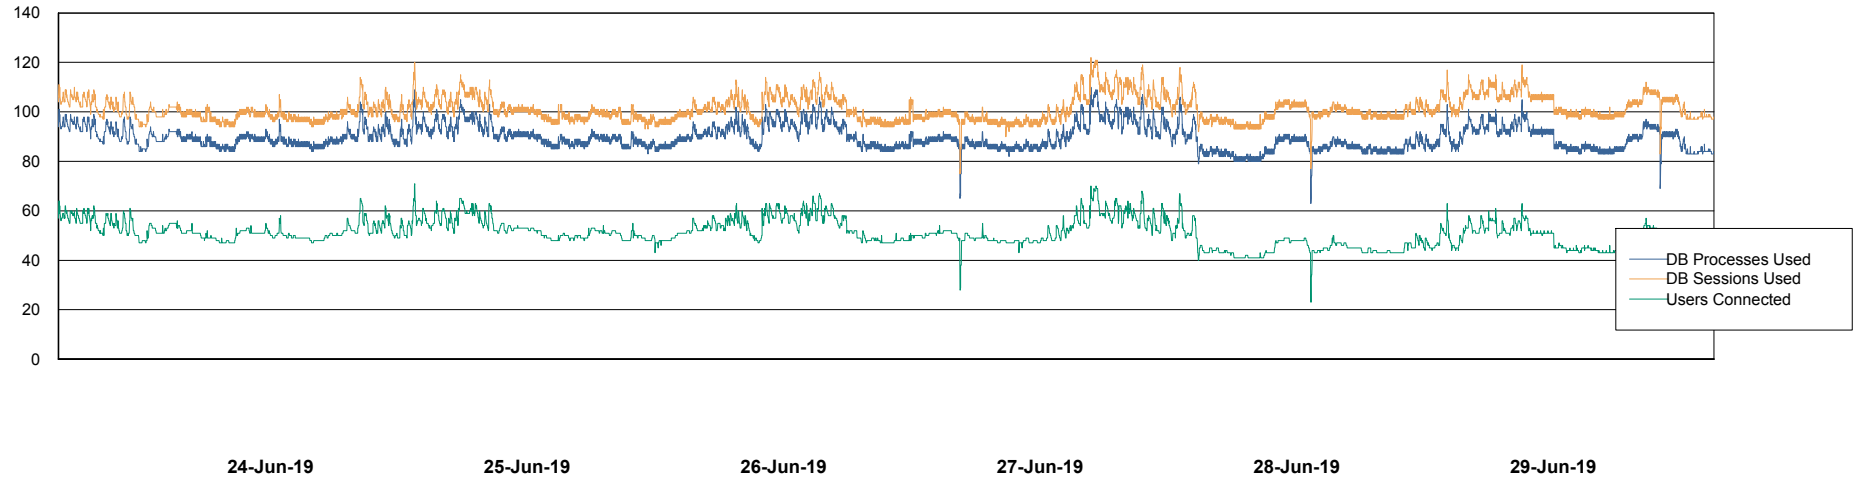

Database Performance LSS_ABSEE2_DB_LIODA5