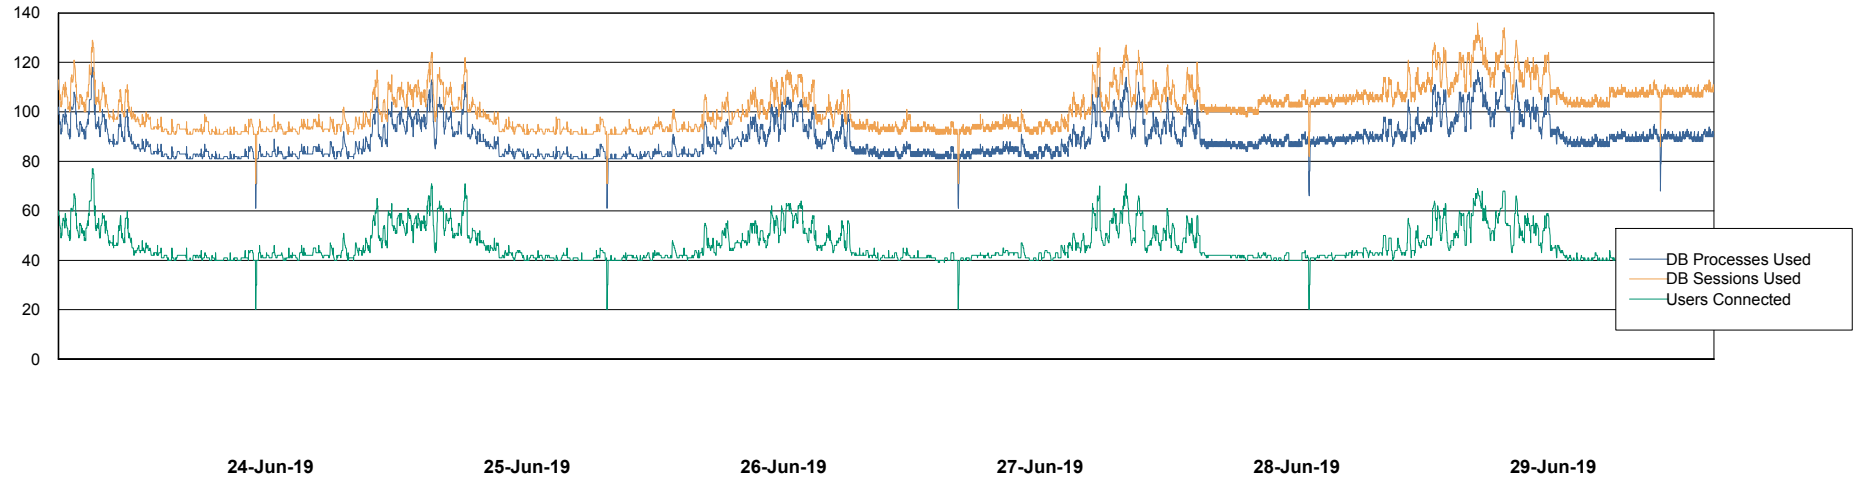

Database Performance LSS_ABSCH3_DB_LIODA3