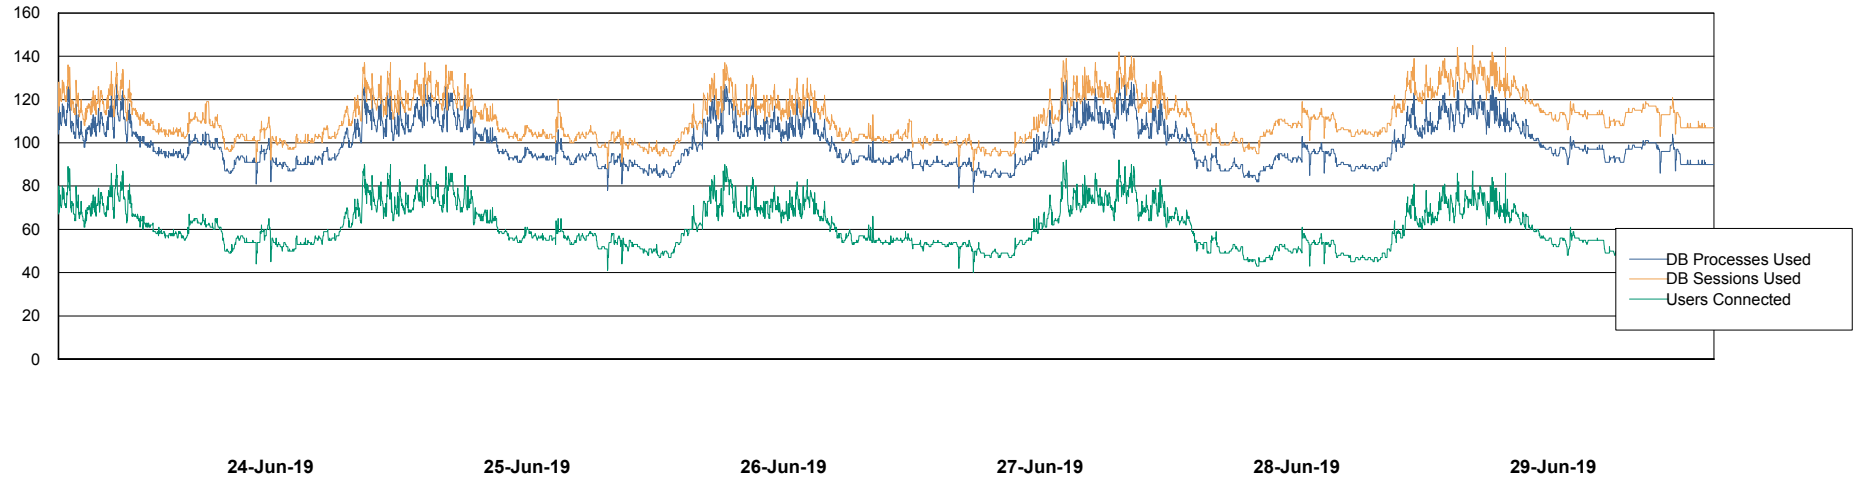

Database Performance LSS_ABSME2_DB_LIODA4