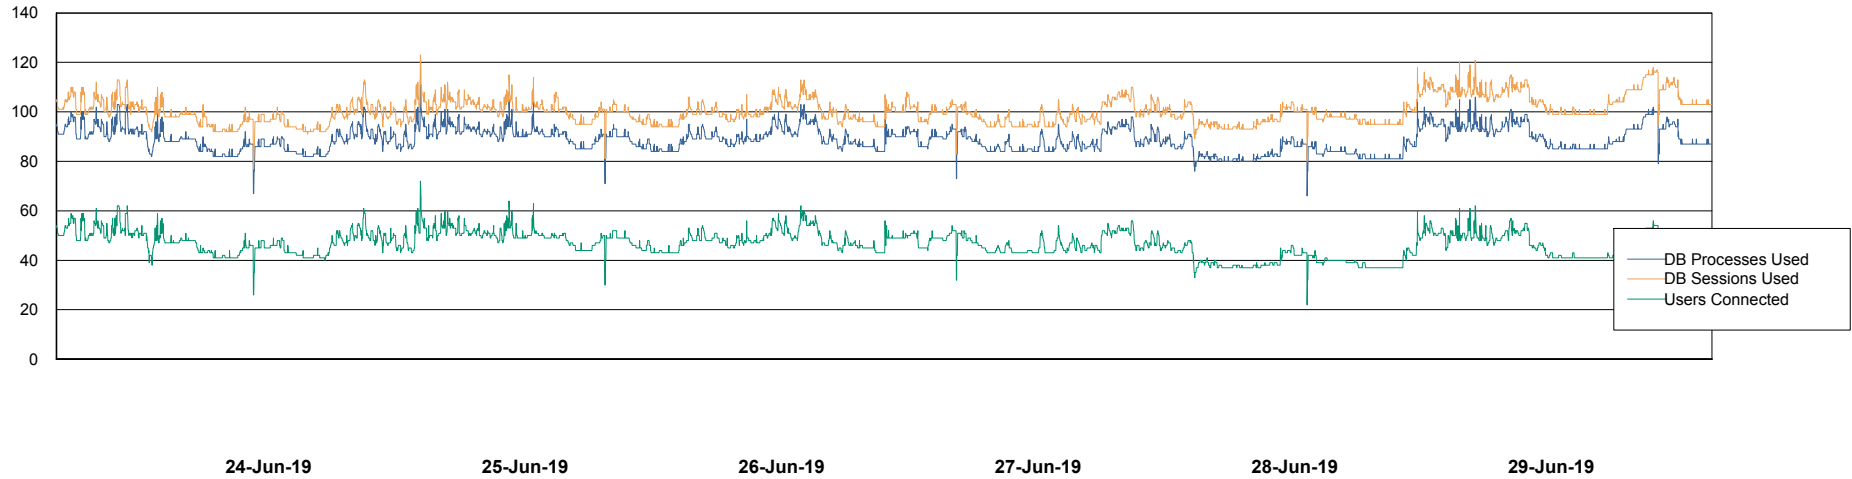

Weekly SLA Customer Report

Customer LSS_Prod (NO SLA)
Database ID 96

Database Performance LSS_ABSCH_DB_LIODA3

Weekly SLA Customer Report

Customer LSS_Prod (NO SLA)
Database ID 96

Database Performance LSS_ABSCH2_DB_LIODA3