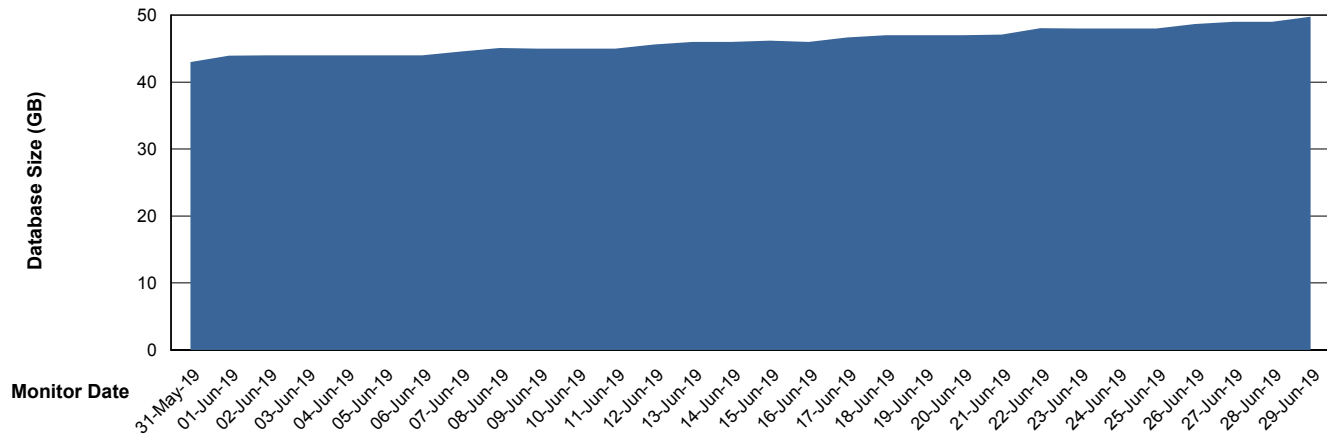

DATABASE SIZE LSS_ABSME_DB_LIODA4

Database growth over last month