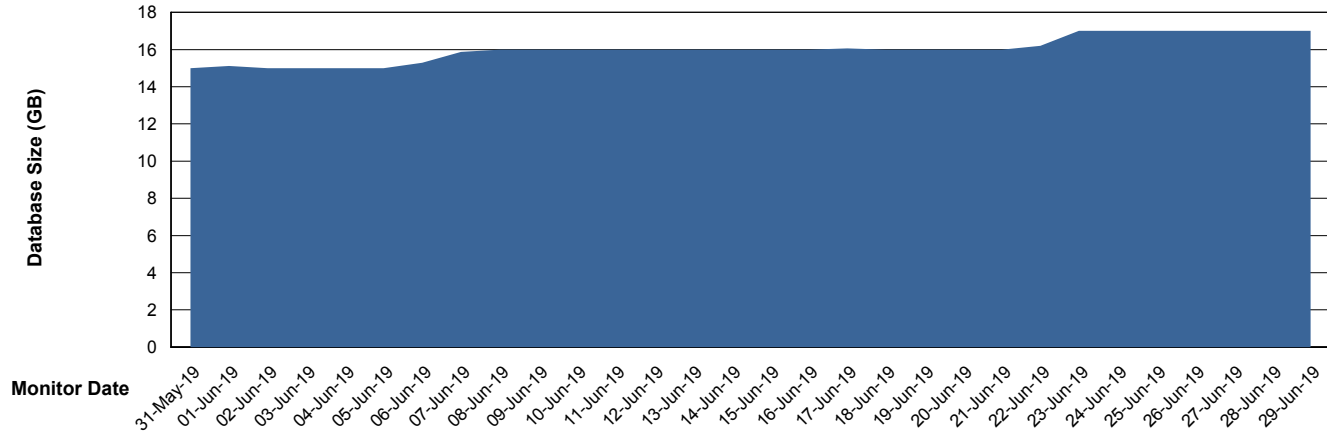

DATABASE SIZE LSS_ABSEE_DB_LIODA5

Database growth over last month

Weekly SLA Customer Report

Customer LSS_Prod (NO SLA)
Database ID 96

DATABASE SIZE LSS_ABSEE2_DB_LIODA5

Database growth over last month

DATABASE SIZE LSS_ABSME_DB_LIODA4

Database growth over last month

Weekly SLA Customer Report

Customer LSS_Prod (NO SLA)
Database ID 96

DATABASE SIZE LSS_ABSME2_DB_LIODA4

Database growth over last month

Weekly SLA Customer Report

Customer LSS_Prod (NO SLA)
 Database ID 96