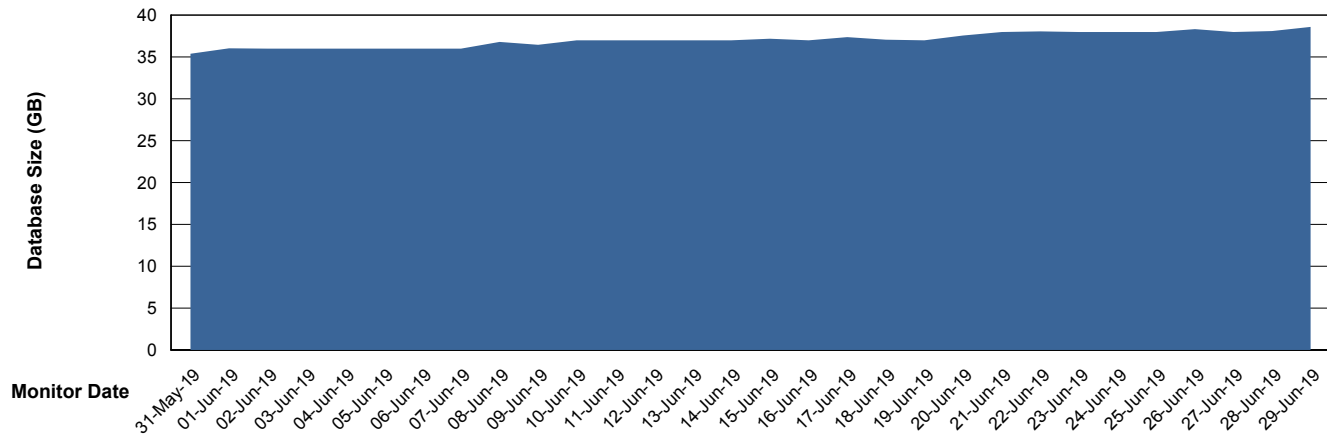

DATABASE SIZE LSS_ABSCH2_DB_LIODA3

Database growth over last month