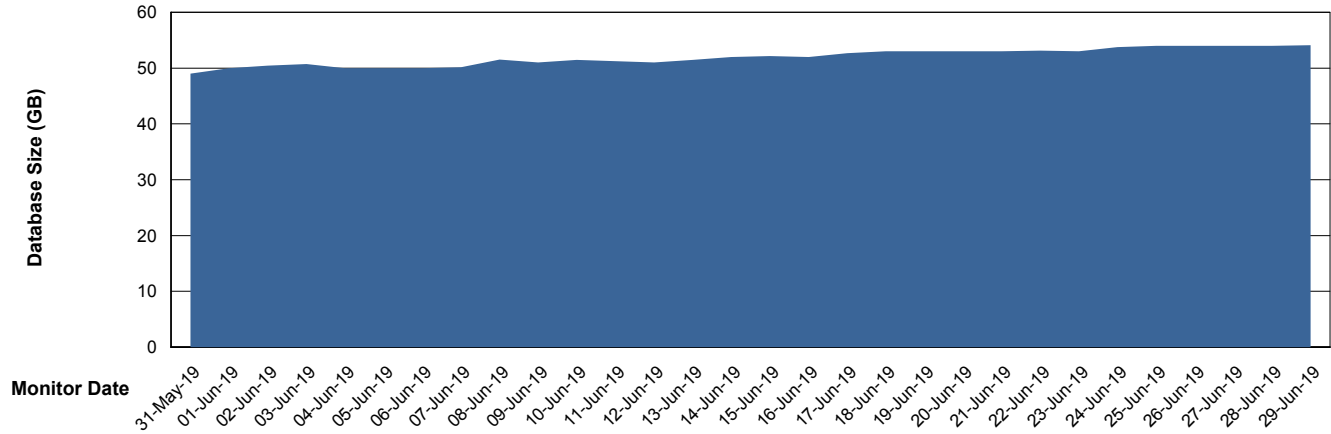

Database growth over last month

DATABASE SIZE LSS_ABSCH2_DB_LIODA3

Database growth over last month

Weekly SLA Customer Report

Customer LSS_Prod (NO SLA)
Database ID 96

DATABASE SIZE LSS_ABSCH3_DB_LIODA3

Database growth over last month

DATABASE SIZE LSS_ABSEE_DB_LIODA5

Database growth over last month

Weekly SLA Customer Report

Customer LSS_Prod (NO SLA)
Database ID 96

DATABASE SIZE LSS_ABSEE2_DB_LIODA5

Database growth over last month

DATABASE SIZE LSS_ABSME_DB_LIODA4