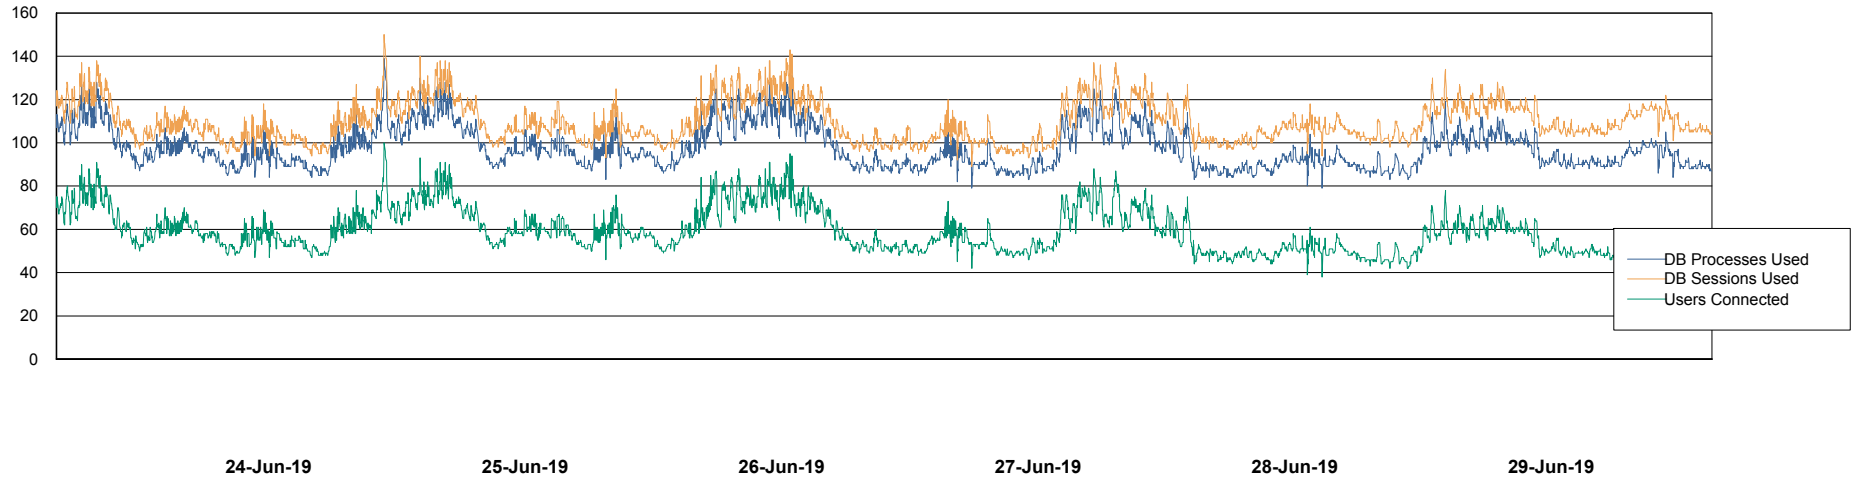

Weekly SLA Customer Report

Customer LSS_Prod (NO SLA)
Database ID 96

Database Performance LSS_ABSEE2_DB_LIODA5

Weekly SLA Customer Report

Customer LSS_Prod (NO SLA)
Database ID 96

Database Performance LSS_ABSME_DB_LIODA4