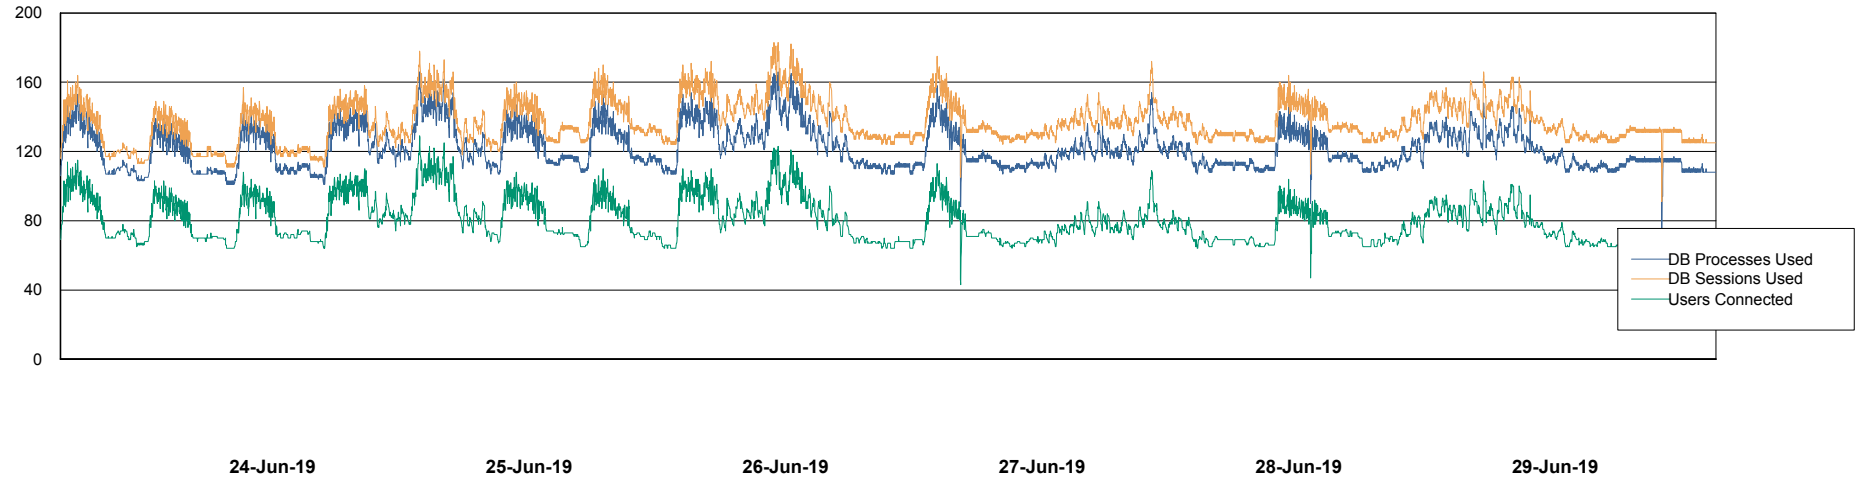

Weekly SLA Customer Report

Customer LSS_Prod (NO SLA)
Database ID 96

Database Performance LSS_ABSCH3_DB_LIODA3

Weekly SLA Customer Report

Customer LSS_Prod (NO SLA)
Database ID 96

Database Performance LSS_ABSEE_DB_LIODA5