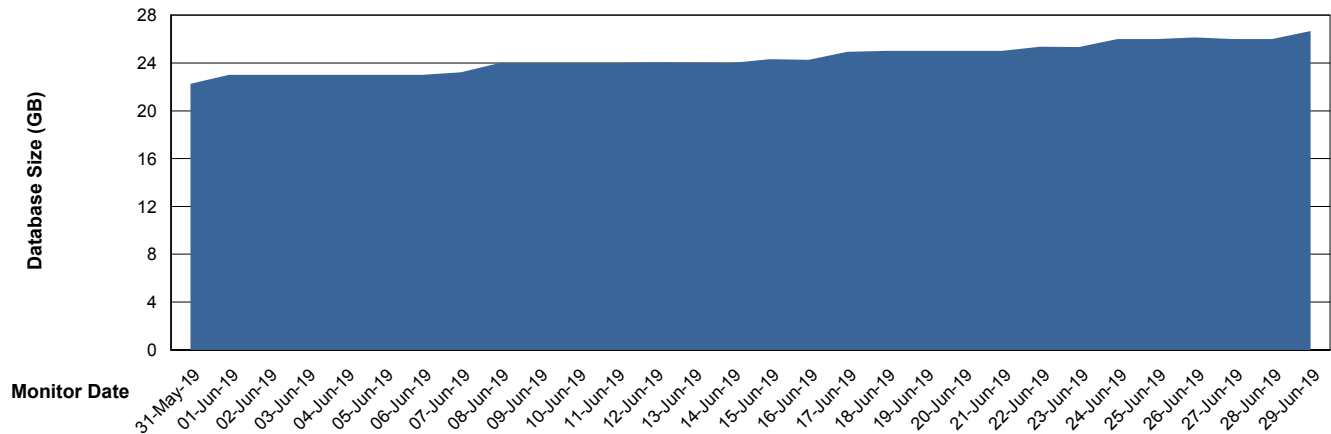

DATABASE SIZE LSS_ABSEE_DB_LIODA5

Database growth over last month