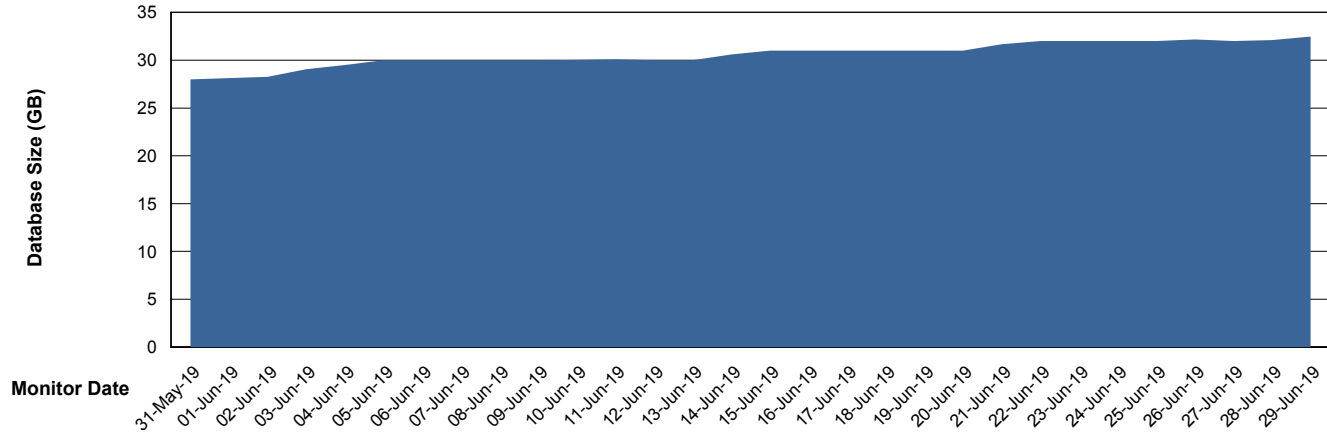

Database growth over last month

Weekly SLA Customer Report

Customer LSS_Prod (NO SLA)
Database ID 96

DATABASE SIZE LSS_ABSME2_DB_LIODA4

Database growth over last month

Weekly SLA Customer Report

Customer LSS_Prod (NO SLA)
 Database ID 96

Database Tablespace LSS_ABSCH_DB_LIODA3

Date	Tablespace Name	Filesize (Gb)	Usedsize (Gb)	Percentage free
29-Jun-19	ABSDATA	70	25	64
	INDX	10	1	90
28-Jun-19	ABSDATA	70	25	64
	INDX	10	1	90
27-Jun-19	ABSDATA	70	25	64
	INDX	10	1	90
26-Jun-19	ABSDATA	70	25	64
	INDX	10	1	90
25-Jun-19	ABSDATA	70	25	64
	INDX	10	1	90
24-Jun-19	ABSDATA	70	24	66
	INDX	10	1	90
23-Jun-19	ABSDATA	70	24	66
	INDX	10	1	90