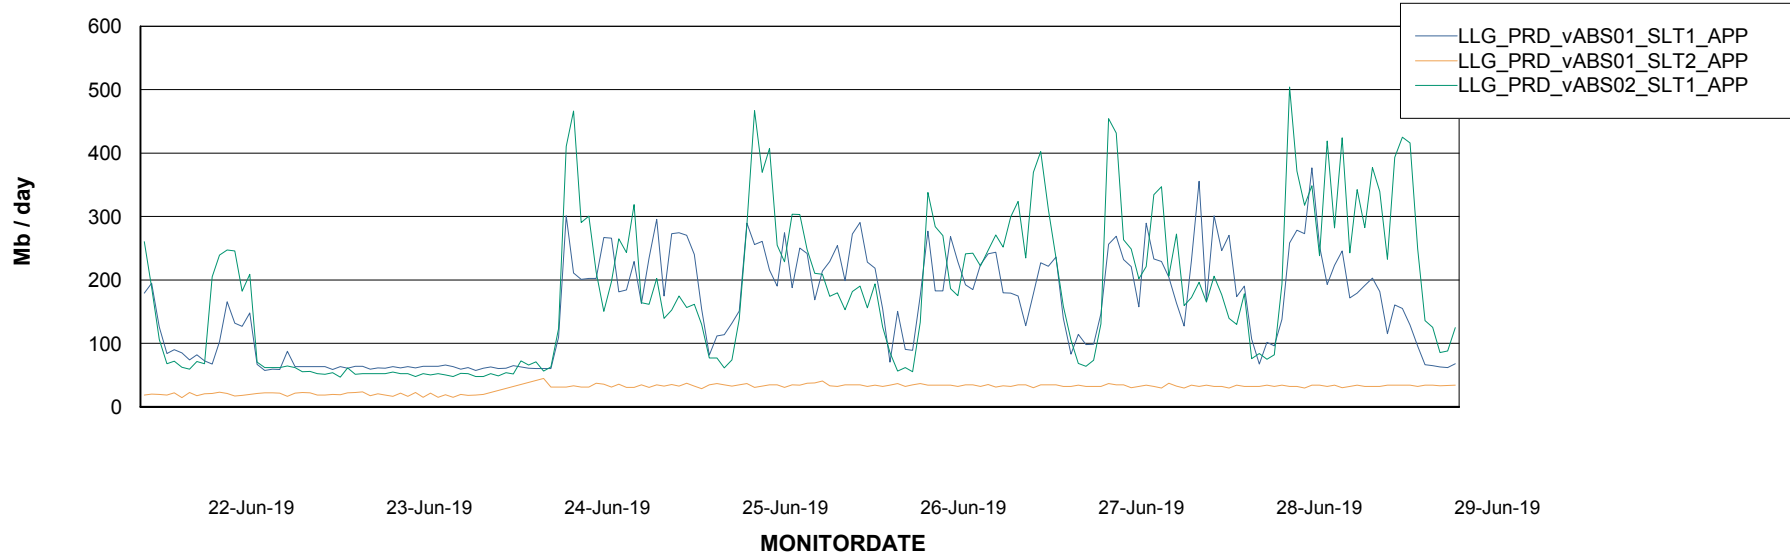

ABSolute Application Server Services

Avg memory used per ABS Server Service