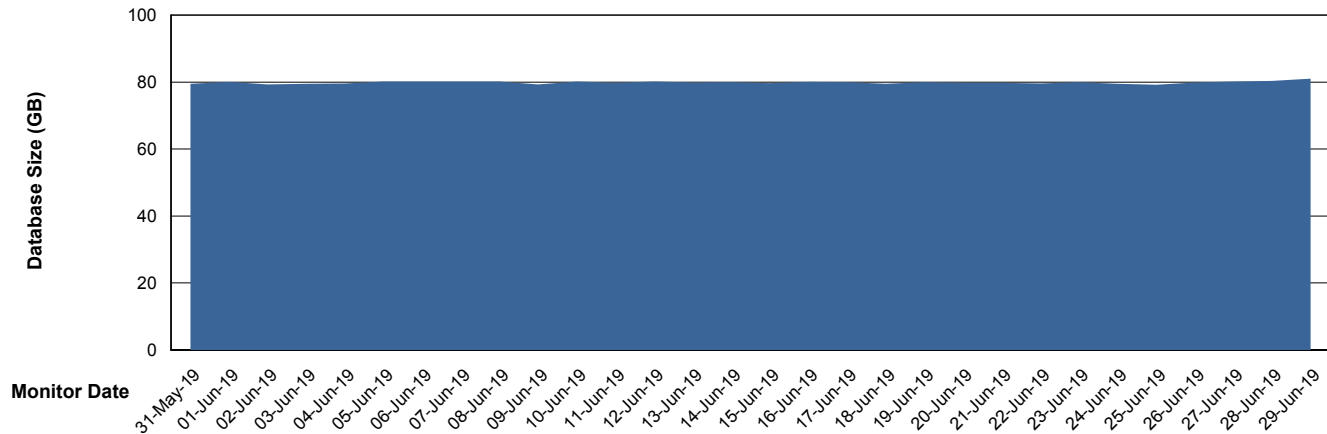

DATABASE SIZE LLGDBBI_Production

Database growth over last month