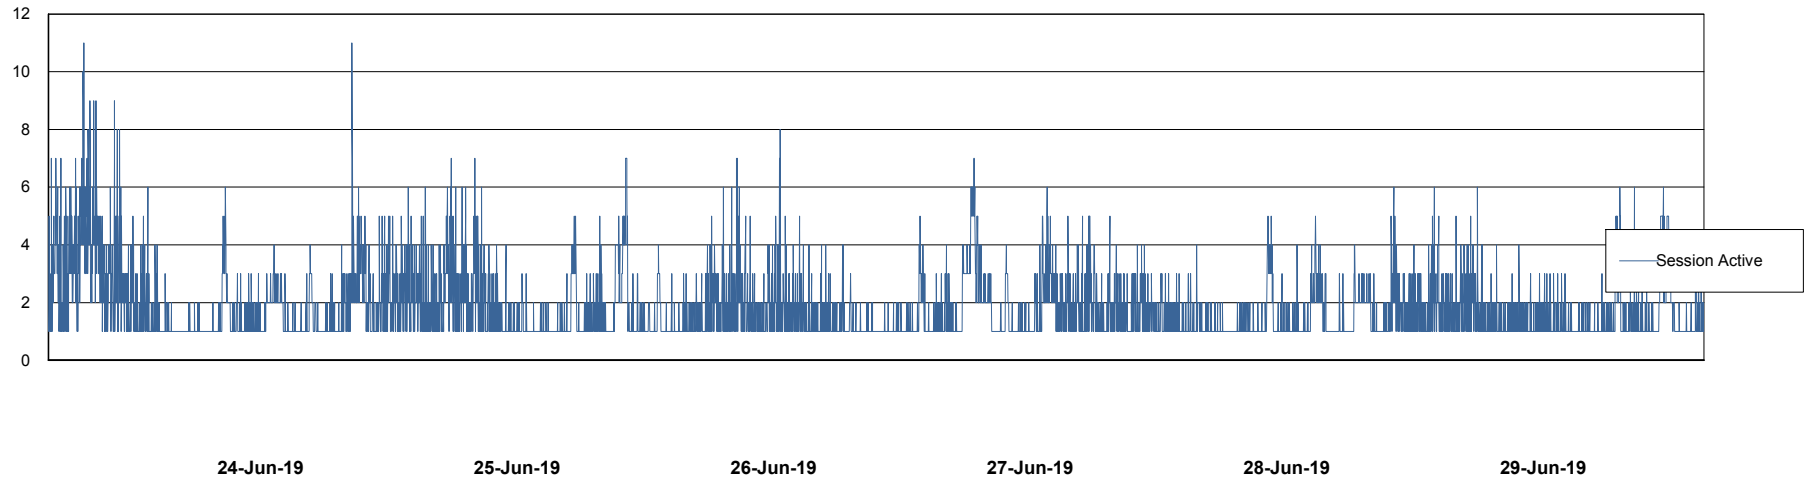

Database Performance LLGDB_Production