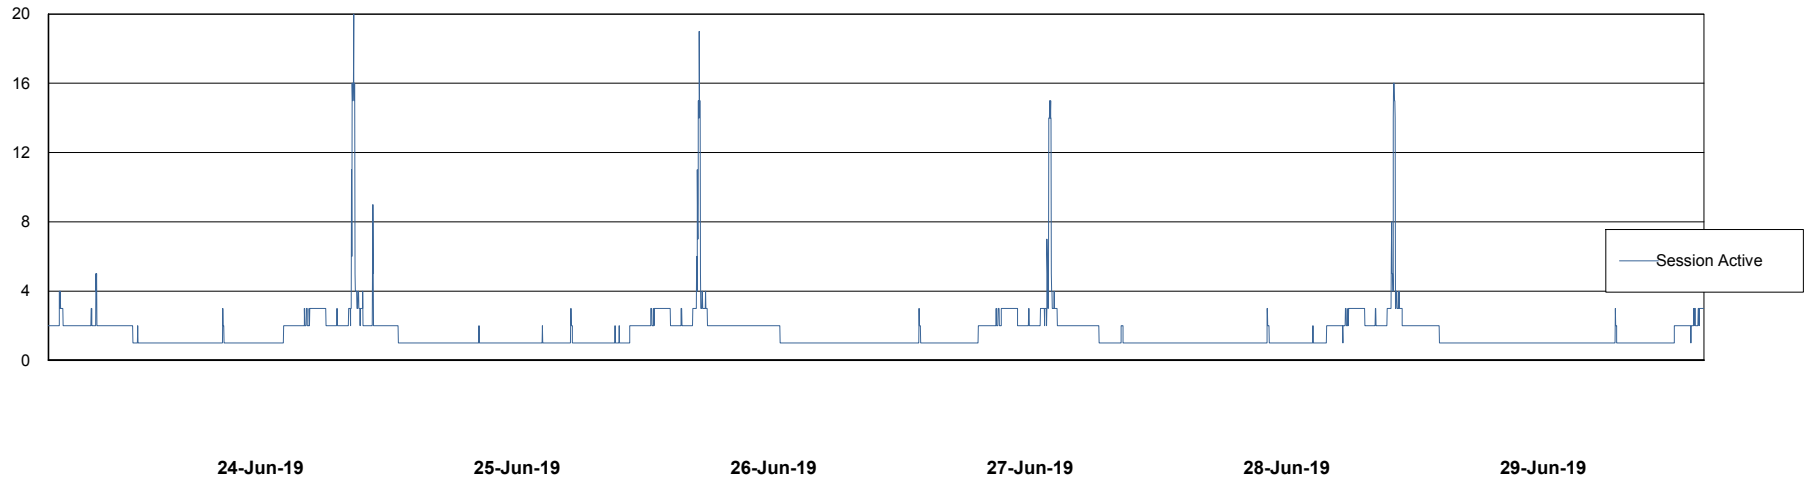

Database Performance LLGDBBI_Production