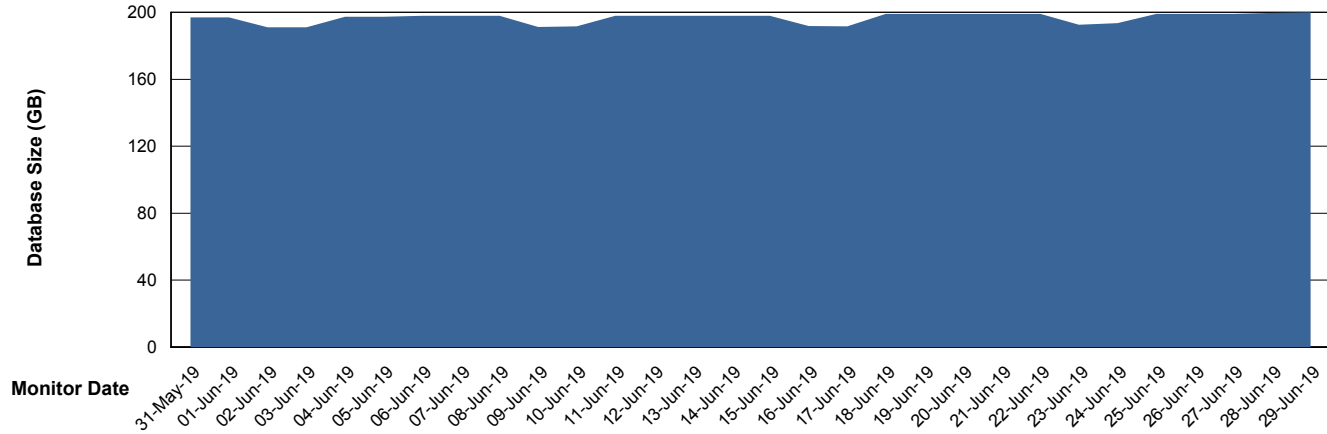

Customer LLG_Production
Database ID 53

Database Performance LLGDBBI_Production

Weekly SLA Customer Report

Customer LLG_Production
Database ID 53

DATABASE SIZE LLGDB_Production

Database growth over last month

DATABASE SIZE LLGDBBI_Production

Database growth over last month

Weekly SLA Customer Report

Customer LLG_Production
 Database ID 53

Database Tablespace LLGDB_Production

Date	Tablespace Name	Filesize (Gb)	Usedsize (Gb)	Percentage free
29-Jun-19	ABSDATA	98	83	15
	INDX	135	113	16
28-Jun-19	ABSDATA	98	83	15
	INDX	135	113	16
27-Jun-19	ABSDATA	98	83	15
	INDX	135	113	16
26-Jun-19	ABSDATA	98	83	15
	INDX	135	113	16
25-Jun-19	ABSDATA	98	83	15
	INDX	135	113	16
24-Jun-19	ABSDATA	98	83	15
	INDX	135	113	16
23-Jun-19	ABSDATA	98	83	15
	INDX	129	112	13