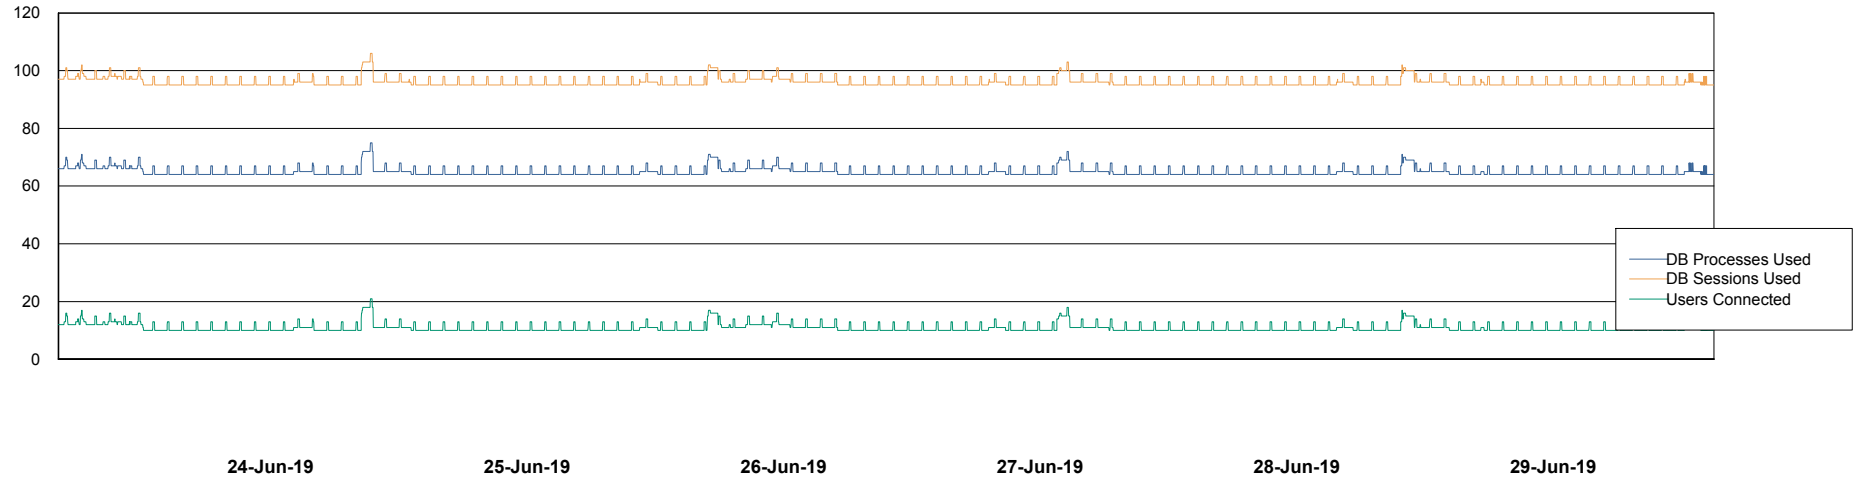

Weekly SLA Customer Report

Customer LLG_Production
Database ID 53

Database Performance LLGDB_Production

Weekly SLA Customer Report

Customer LLG_Production
Database ID 53

Database Performance LLGDB_Standby

Weekly SLA Customer Report