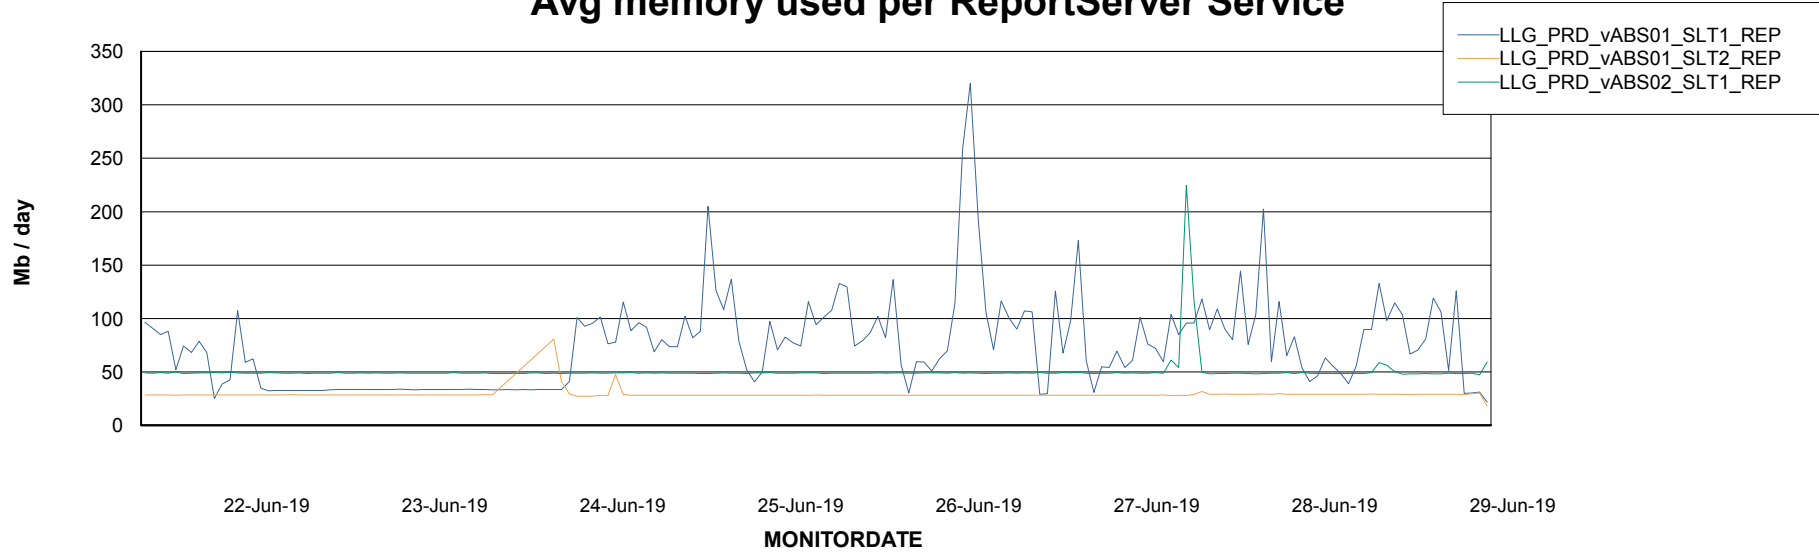

ABSSolute Application ReportServer Services

Avg memory used per ReportServer Service