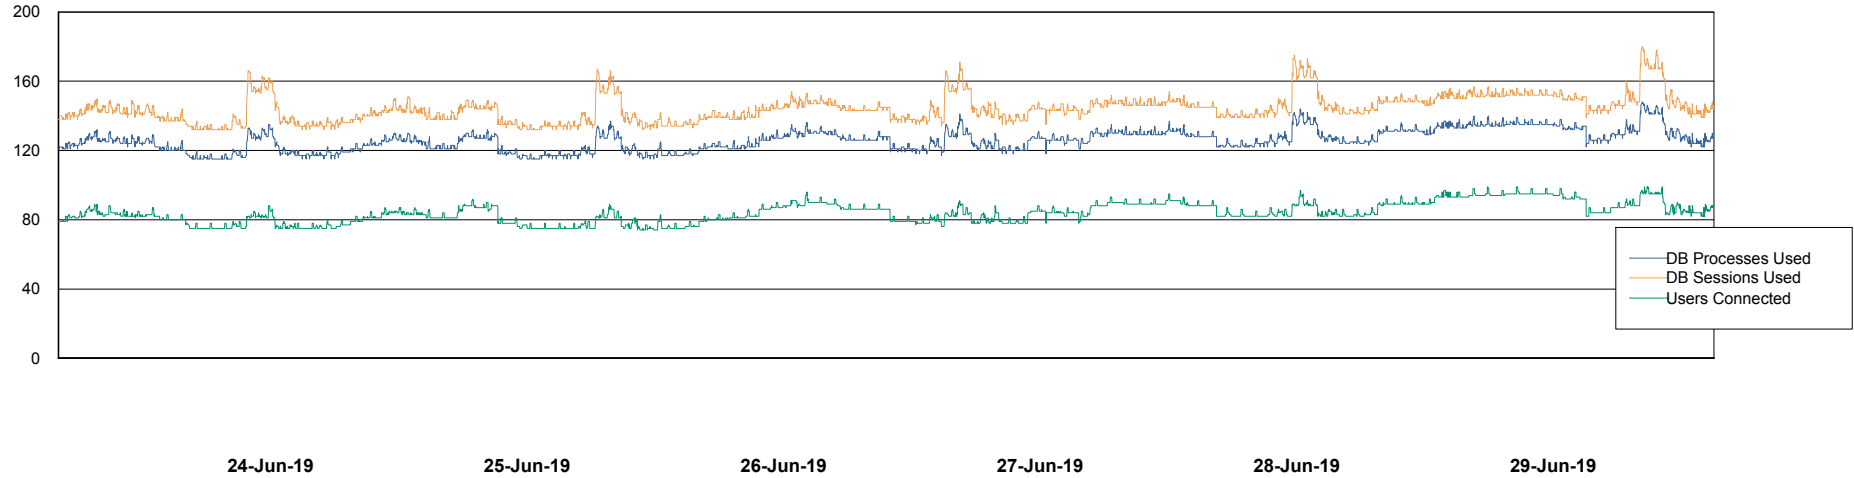

Database Performance LLGDB_Production