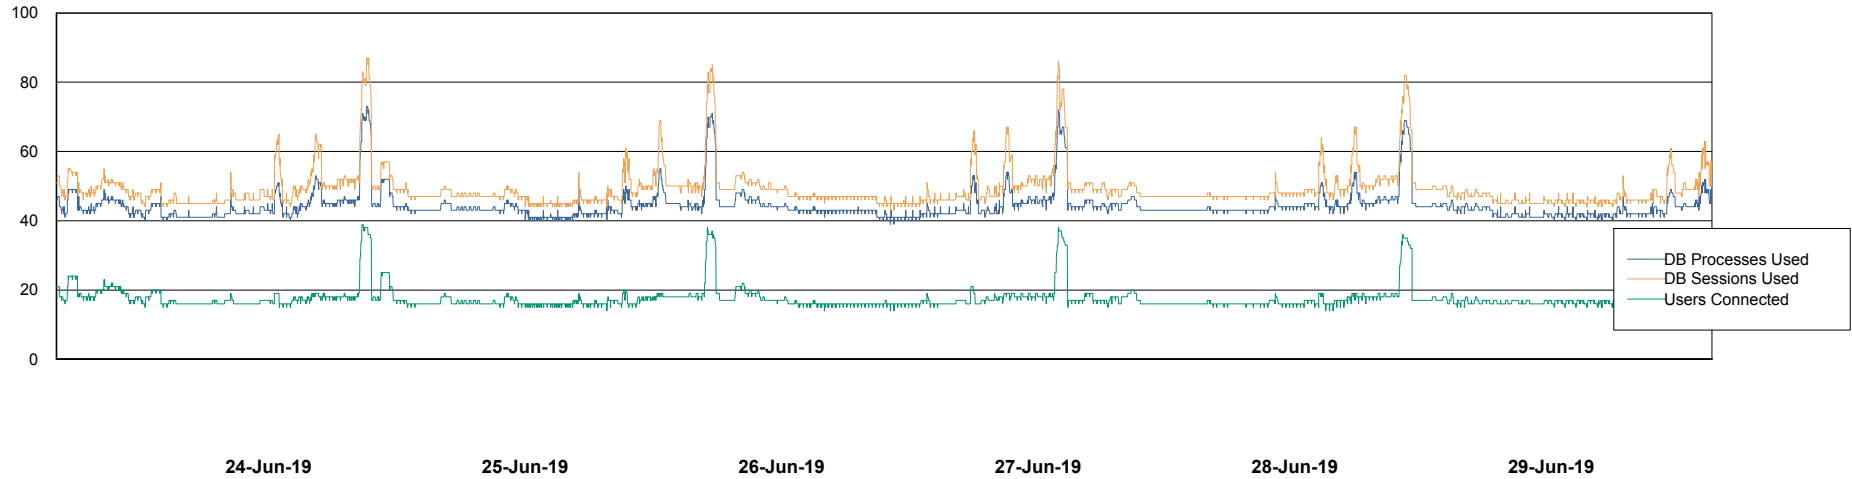

Database Performance LLGDBBI_Production