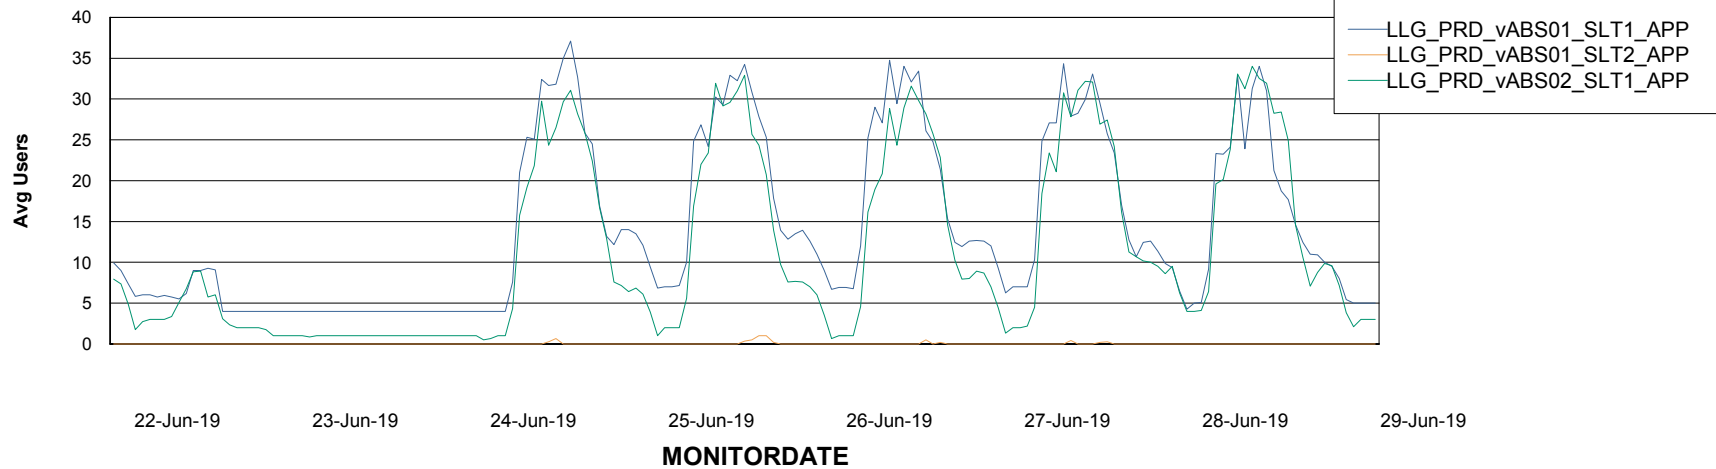

Weekly SLA Customer Report

Customer LLG_Production
Database ID 53

ABSolute Application Server Services

Avg memory used per ABS Server Service

Avg users per day per ABS server

Weekly SLA Customer Report

Customer LLG_Production
Database ID 53