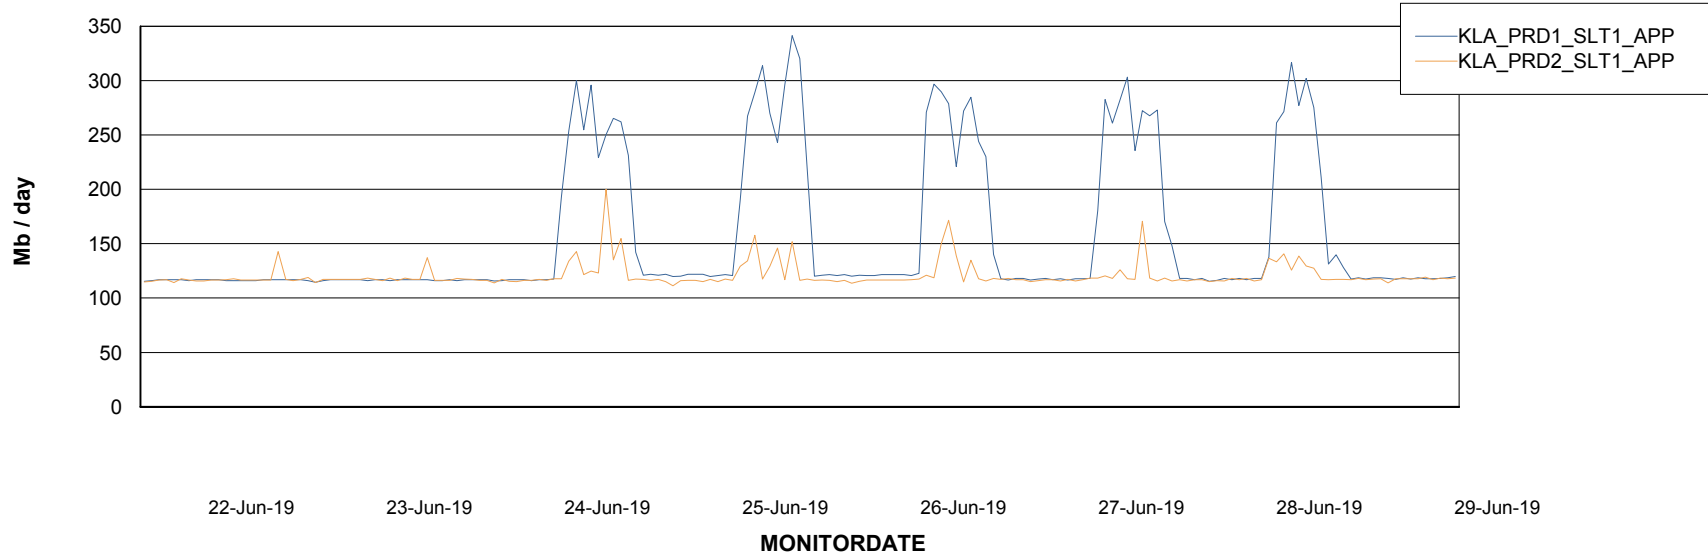

ABSSolute Application Server Services

Avg memory used per ABS Server Service