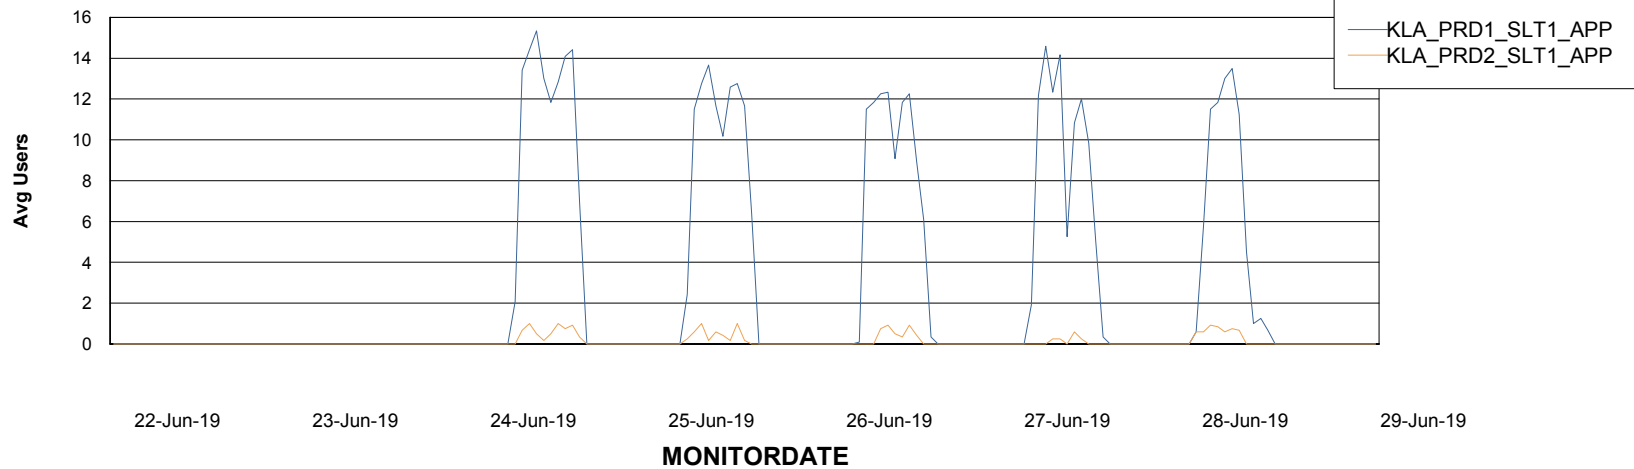

Avg users per day per ABS server