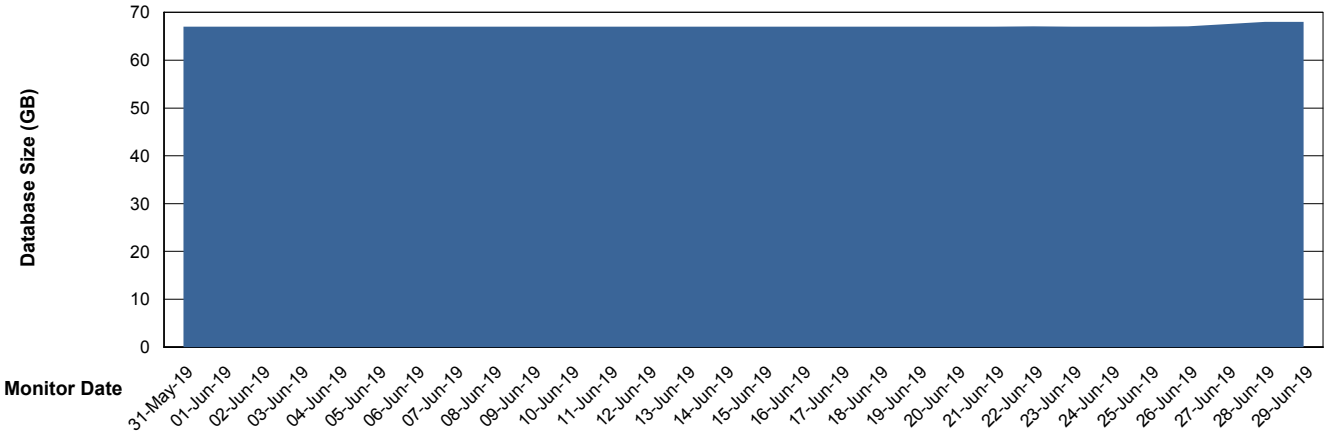

DATABASE SIZE KLADB_Production

Database growth over last month