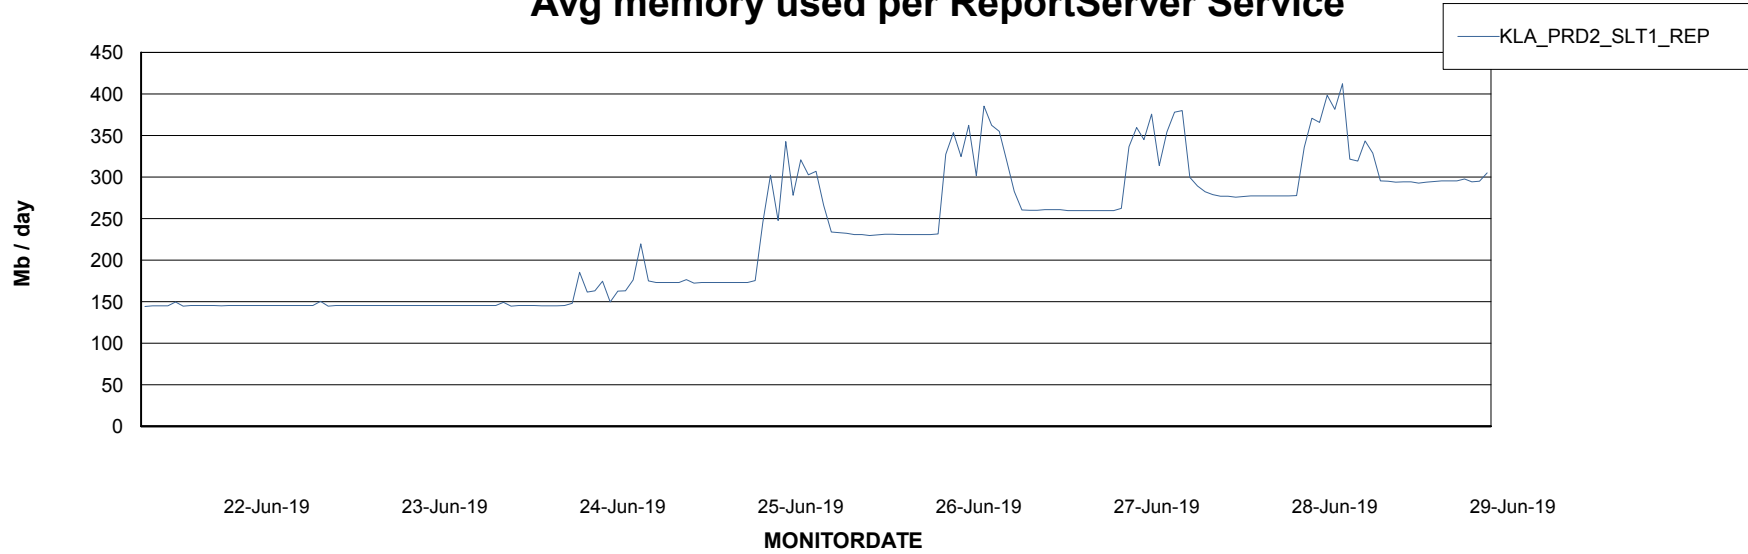

ABSSolute Application ReportServer Services

Avg memory used per ReportServer Service