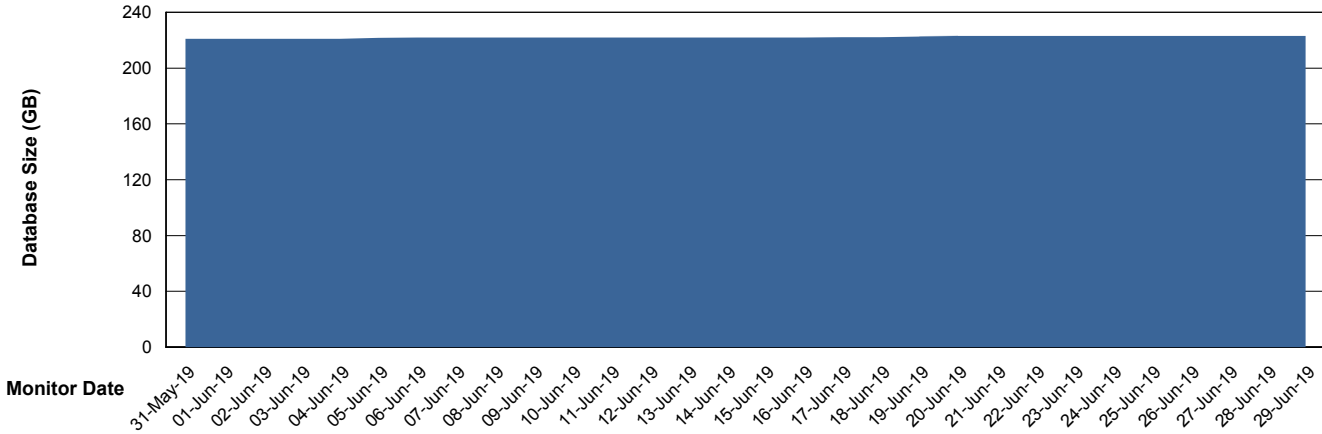

Weekly SLA Customer Report

Customer FIS_Production
Database ID 46

Database Performance FISDB_Production

Weekly SLA Customer Report

Customer FIS_Production
Database ID 46

Database Performance FISDB_Standby

Weekly SLA Customer Report

Customer FIS_Production
 Database ID 46

DATABASE SIZE FISDB_Production

Database growth over last month

Database Tablespace FISDB_Production

Date	Tablespace Name	Filesize (Gb)	Usedsize (Gb)	Percentage free
29-Jun-19	ABSDATA	111	90	19
	INDX	150	130	13
28-Jun-19	ABSDATA	111	90	19
	INDX	150	130	13
27-Jun-19	ABSDATA	111	90	19
	INDX	150	130	13
26-Jun-19	ABSDATA	111	90	19
	INDX	150	130	13
25-Jun-19	ABSDATA	111	90	19
	INDX	150	130	13
24-Jun-19	ABSDATA	111	90	19
	INDX	150	130	13
23-Jun-19	ABSDATA	111	90	19
	INDX	150	130	13