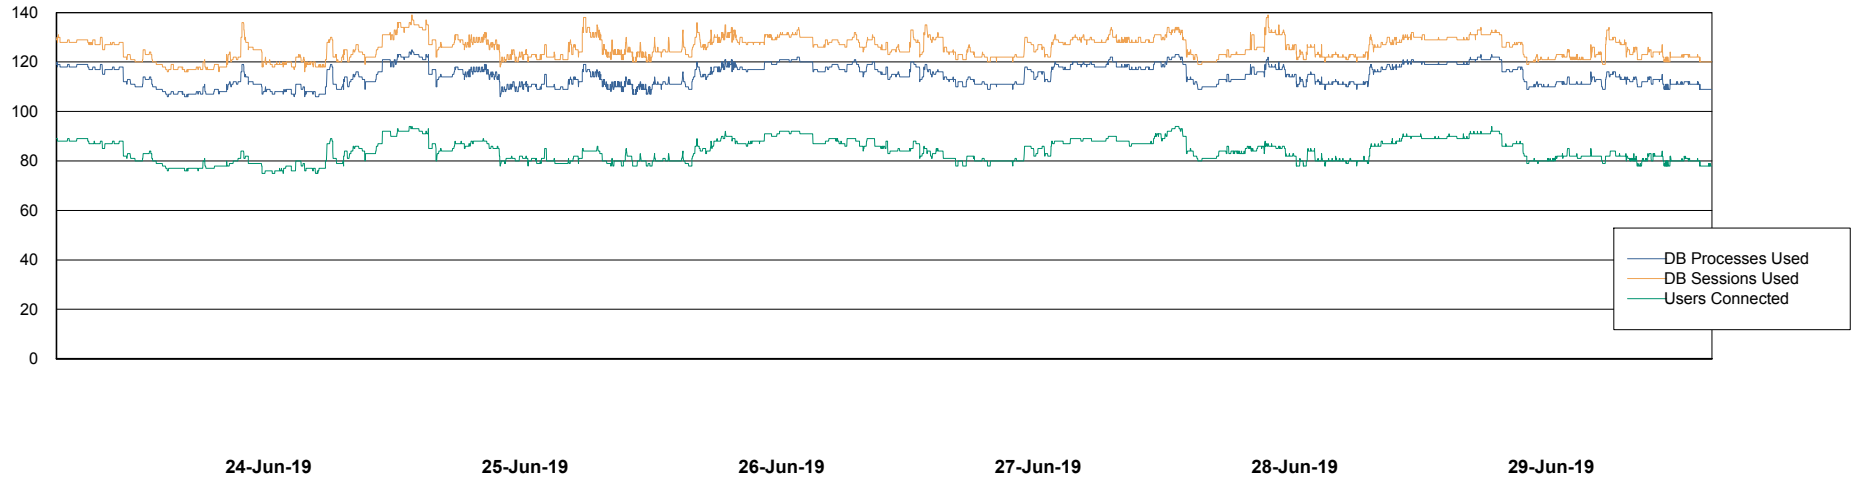

Harddisk Usage FIS_PRD_ORACLE2

	Free disk space on c: (%)	Total disk space on c: (Gb)	Free disk space on l: (%)	Total disk space on l: (Gb)	Free disk space on o: (%)	Total disk space on o: (Gb)
29-Jun-19	67	279	19	279	3	373
28-Jun-19	67	279	19	279	3	373
27-Jun-19	67	279	19	279	3	373
26-Jun-19	67	279	19	279	3	373
25-Jun-19	67	279	19	279	3	373
24-Jun-19	67	279	19	279	3	373
23-Jun-19	67	279	19	279	3	373

Weekly SLA Customer Report

Customer FIS_Production
Database ID 46

Database Performance FISDB_Production

Weekly SLA Customer Report

Customer FIS_Production
Database ID 46

Database Performance FISDB_Standby

Weekly SLA Customer Report