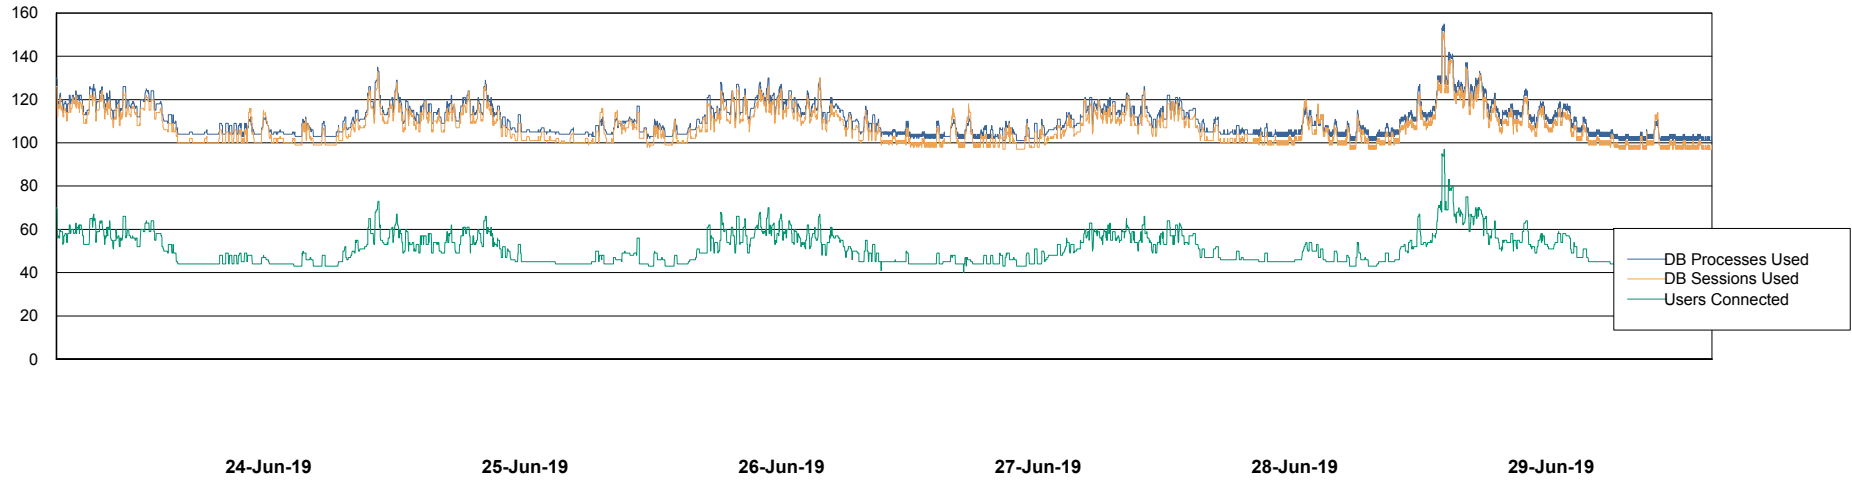

Database Performance ELJDB_Production