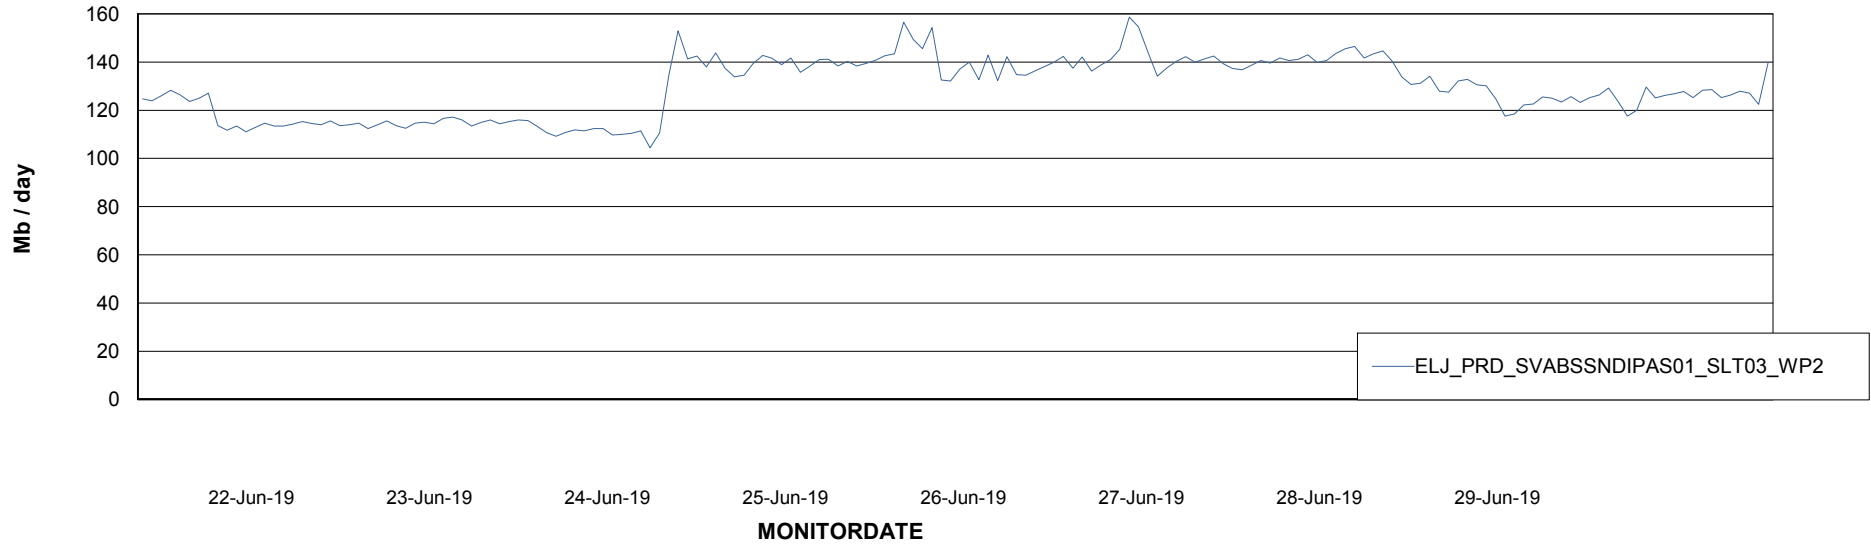

ABSSolute Application ReportServer Services

Avg memory used per ReportServer Service

Weekly SLA Customer Report

Customer ELJ Production
Database ID 72

ABSSolute Web Component Services

Avg memory used per ABS Web component