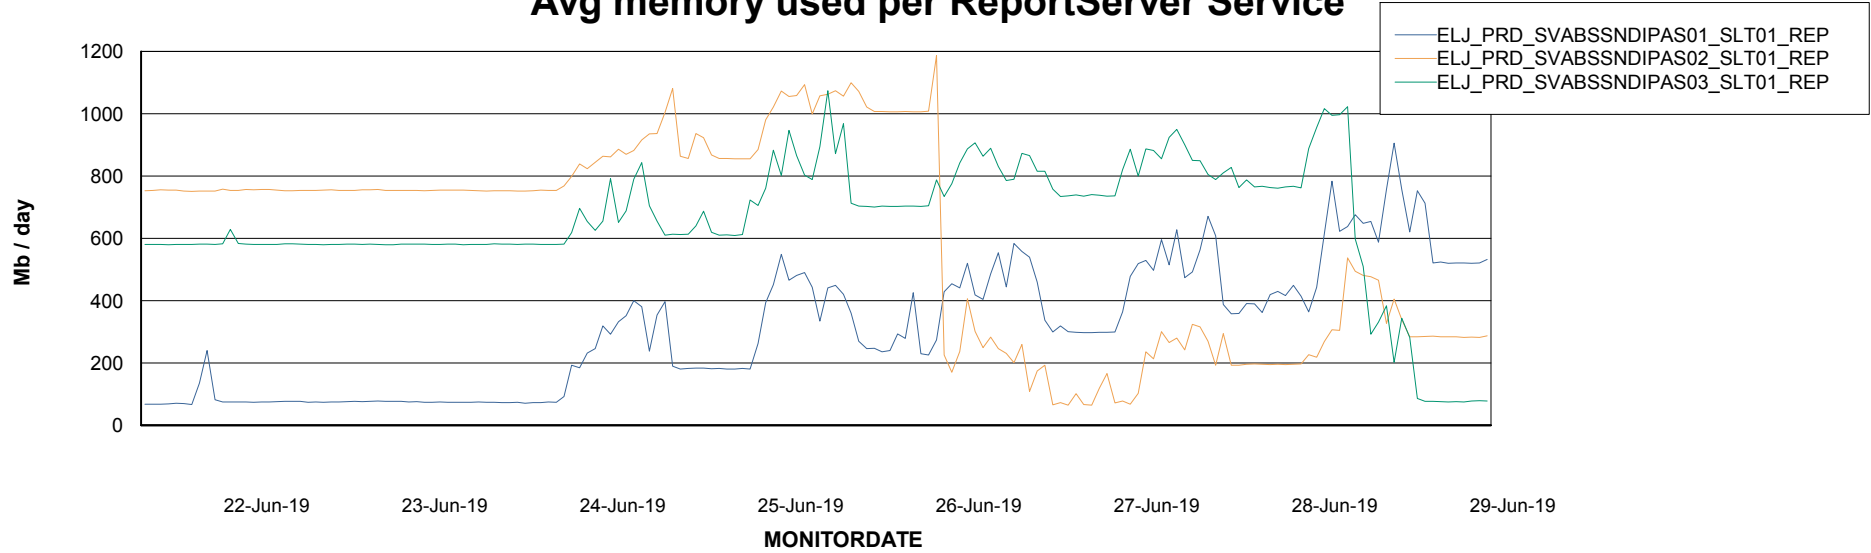

ABSSolute Application ReportServer Services

Avg memory used per ReportServer Service