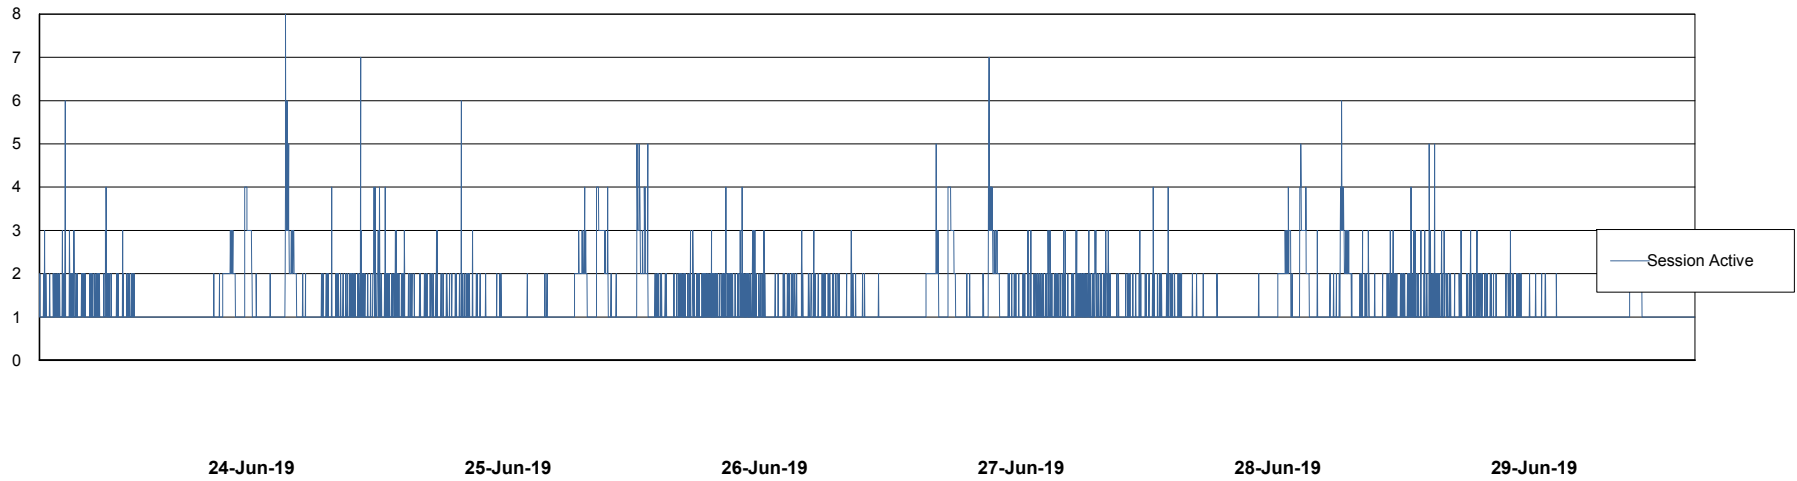

Database Performance ELJDB_Production