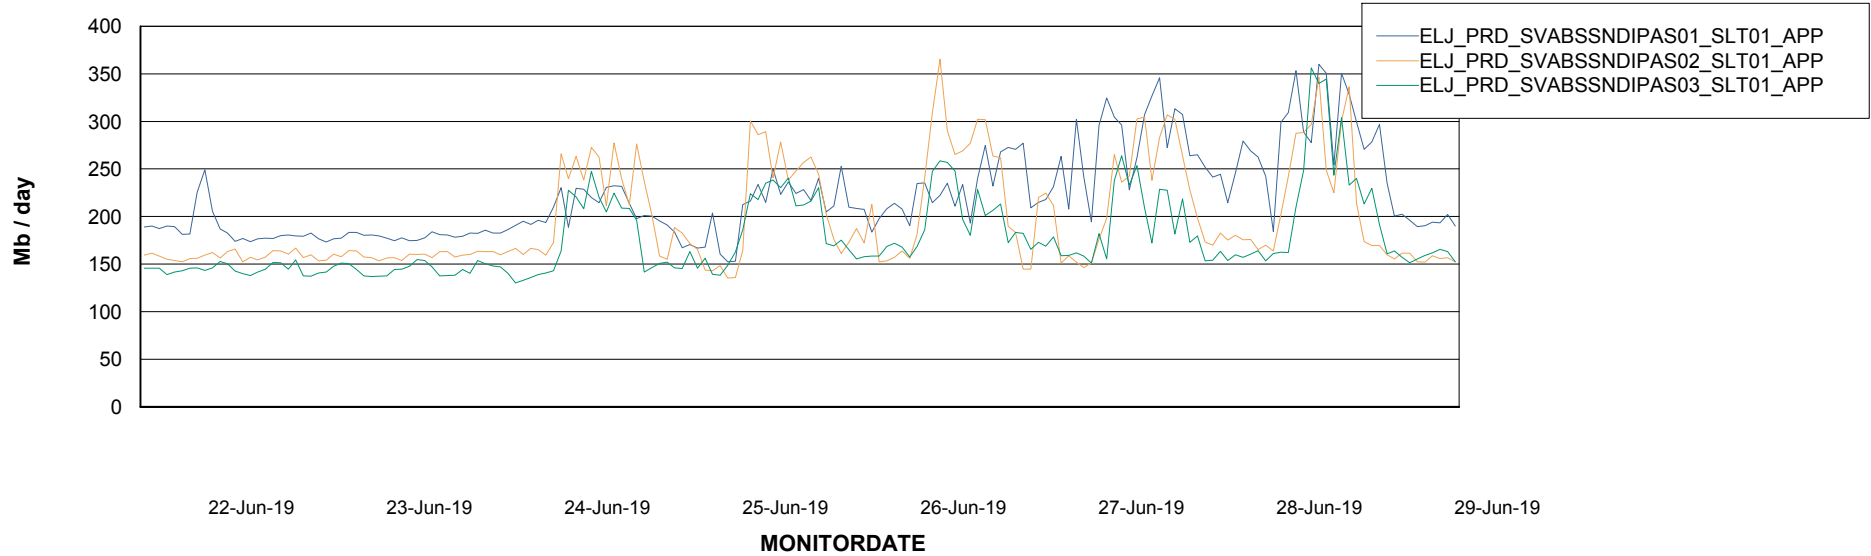

Customer ELJ Production
 Database ID 72

DATABASE SIZE ELJDB_Production

Database growth over last month

Database Tablespace ELJDB_Production

Date	Tablespace Name	Filesize (Gb)	Usedsize (Gb)	Percentage free
29-Jun-19	ABSDATA	28	22	21
	INDX	4	2	50
28-Jun-19	ABSDATA	28	22	21
	INDX	4	2	50
27-Jun-19	ABSDATA	28	22	21
	INDX	4	2	50
26-Jun-19	ABSDATA	28	21	25
	INDX	4	2	50
25-Jun-19	ABSDATA	28	21	25
	INDX	4	2	50
24-Jun-19	ABSDATA	28	21	25
	INDX	4	2	50
23-Jun-19	ABSDATA	24	21	13
	INDX	4	2	50

Weekly SLA Customer Report

Customer ELJ Production
Database ID 72

ABSSolute Application Server Services

Avg memory used per ABS Server Service

Avg users per day per ABS server

Weekly SLA Customer Report

Customer ELJ Production
Database ID 72