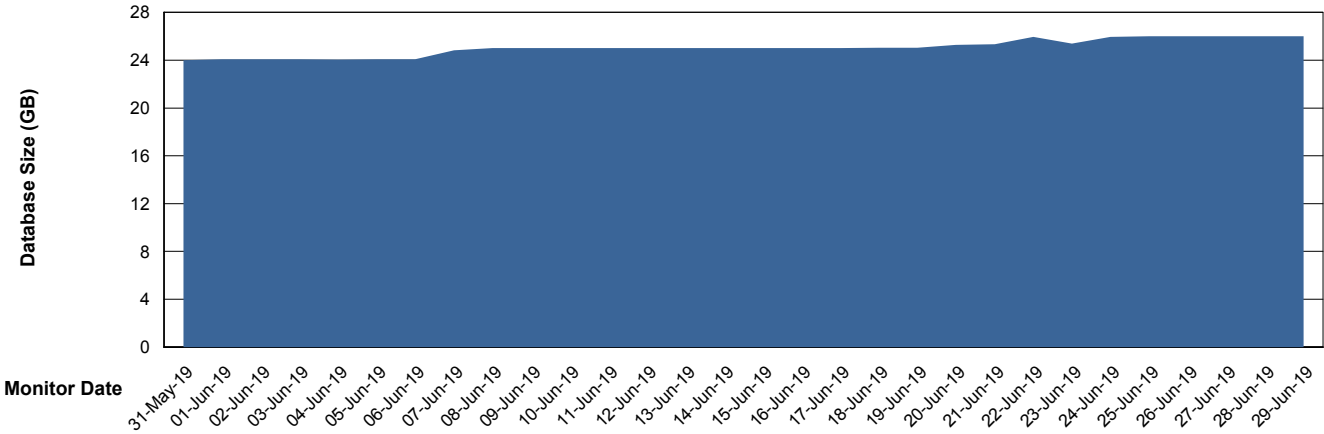

Weekly SLA Customer Report

Customer ELJ Production
Database ID 72

Database Performance ELJDB_Production

Weekly SLA Customer Report

Customer ELJ Production
Database ID 72

Database Performance ELJDB_Standby

Weekly SLA Customer Report

Customer ELJ Production
 Database ID 72

DATABASE SIZE ELJDB_Production

Database growth over last month

Database Tablespace ELJDB_Production

Date	Tablespace Name	Filesize (Gb)	Usedsize (Gb)	Percentage free
29-Jun-19	ABSDATA	28	22	21
	INDX	4	2	50
28-Jun-19	ABSDATA	28	22	21
	INDX	4	2	50
27-Jun-19	ABSDATA	28	22	21
	INDX	4	2	50
26-Jun-19	ABSDATA	28	21	25
	INDX	4	2	50
25-Jun-19	ABSDATA	28	21	25
	INDX	4	2	50
24-Jun-19	ABSDATA	28	21	25
	INDX	4	2	50
23-Jun-19	ABSDATA	24	21	13
	INDX	4	2	50