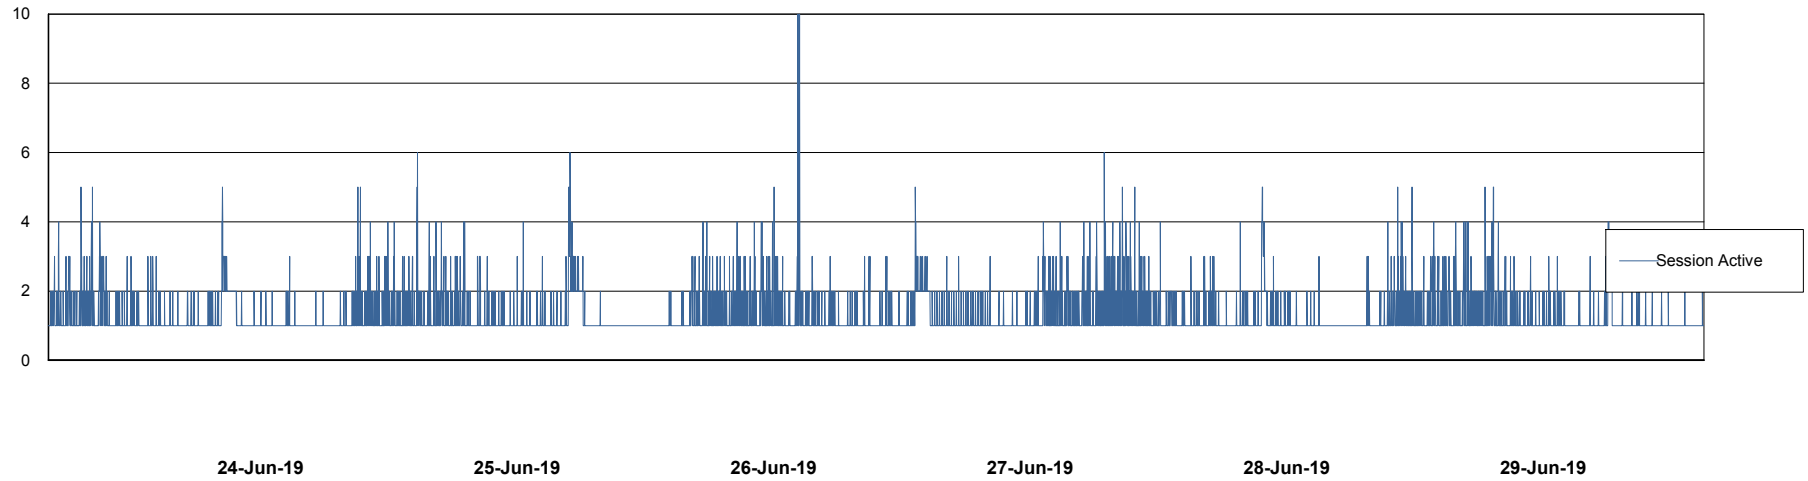

Weekly SLA Customer Report

Customer ECL Production
Database ID 77

Harddisk Usage ECL_PRD_ECL-ABS-WEB

	Free disk space on c: (%)	Total disk space on c: (Gb)
29-Jun-19	81	127
28-Jun-19	81	127
27-Jun-19	81	127
26-Jun-19	81	127
25-Jun-19	81	127
24-Jun-19	81	127
23-Jun-19	81	127

Weekly SLA Customer Report

Customer ECL Production
Database ID 77

Database Performance ECLDB_Production

Weekly SLA Customer Report

Customer ECL Production
Database ID 77

Database Performance ECLDB_Standby

Weekly SLA Customer Report