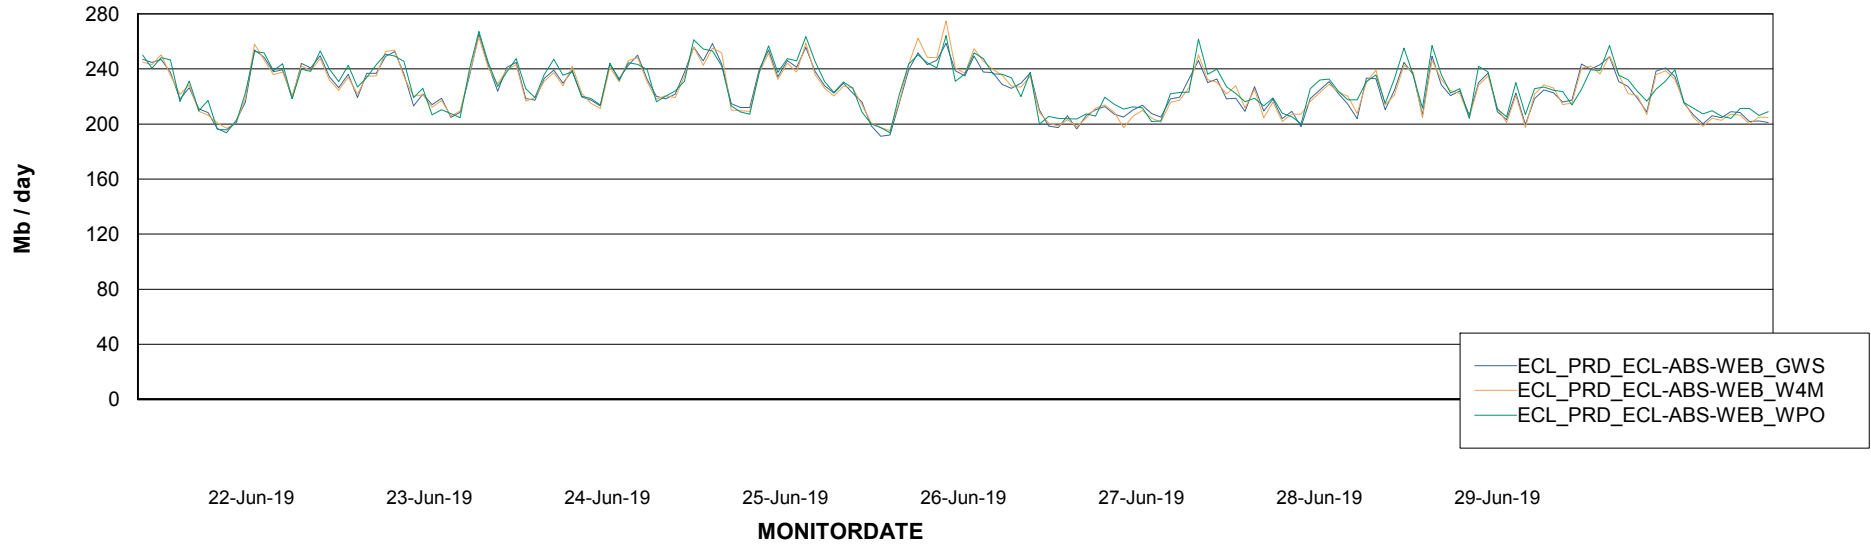

ABSSolute Web Component Services

Avg memory used per ABS Web component