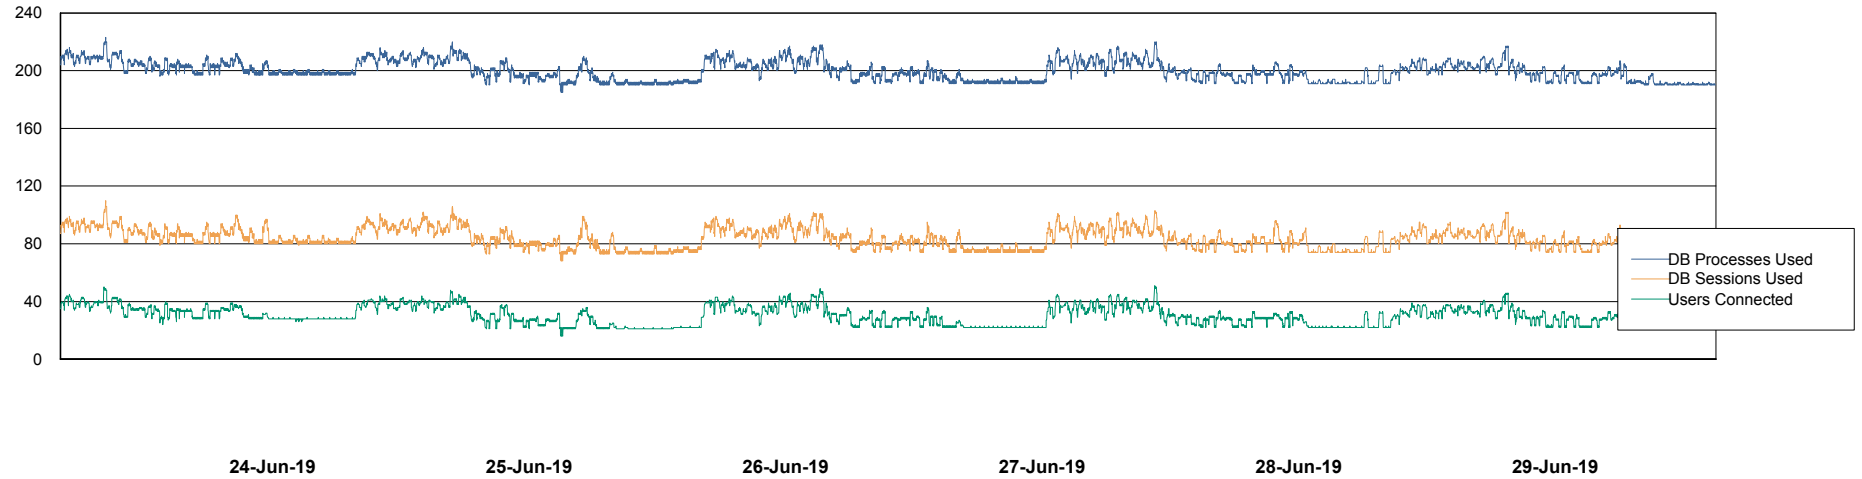

Weekly SLA Customer Report

Customer ECL Production
Database ID 77

Harddisk Usage ECL_PRD_ECL-ABS-WEB

	Free disk space on c: (%)	Total disk space on c: (Gb)
29-Jun-19	81	127
28-Jun-19	81	127
27-Jun-19	81	127
26-Jun-19	81	127
25-Jun-19	81	127
24-Jun-19	81	127
23-Jun-19	81	127

Weekly SLA Customer Report

Customer ECL Production
Database ID 77

Database Performance ECLDB_Production

Weekly SLA Customer Report

Customer ECL Production
Database ID 77

Database Performance ECLDB_Standby

Weekly SLA Customer Report