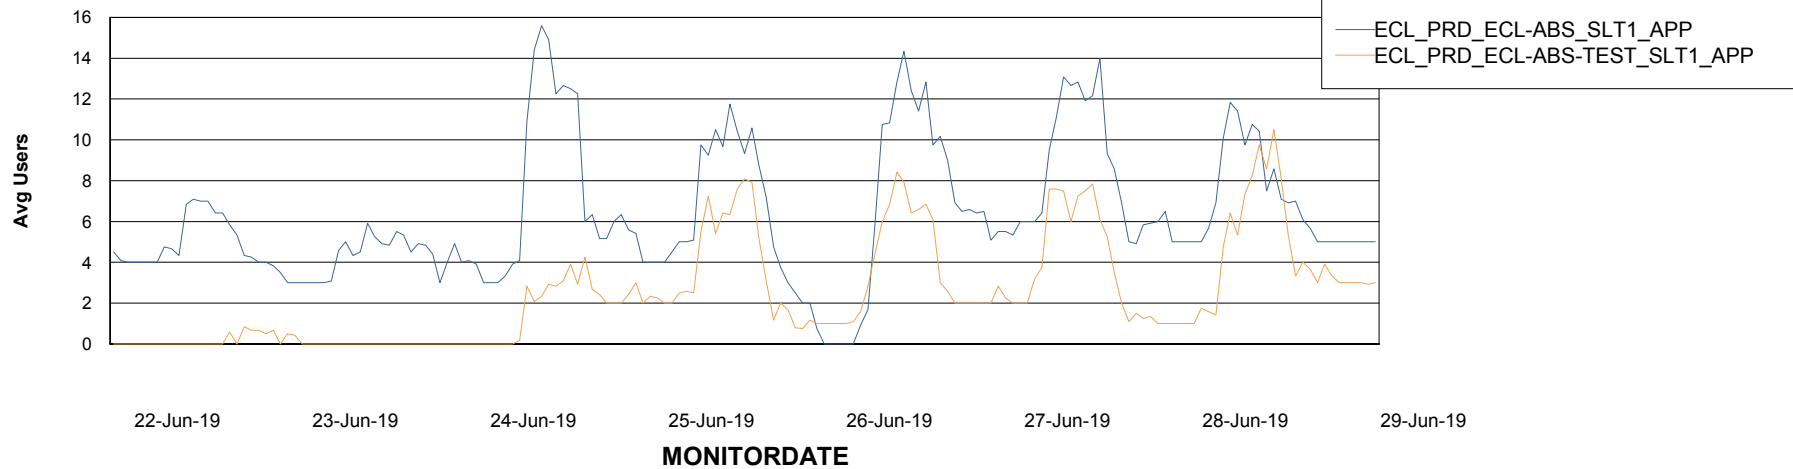

Avg users per day per ABS server