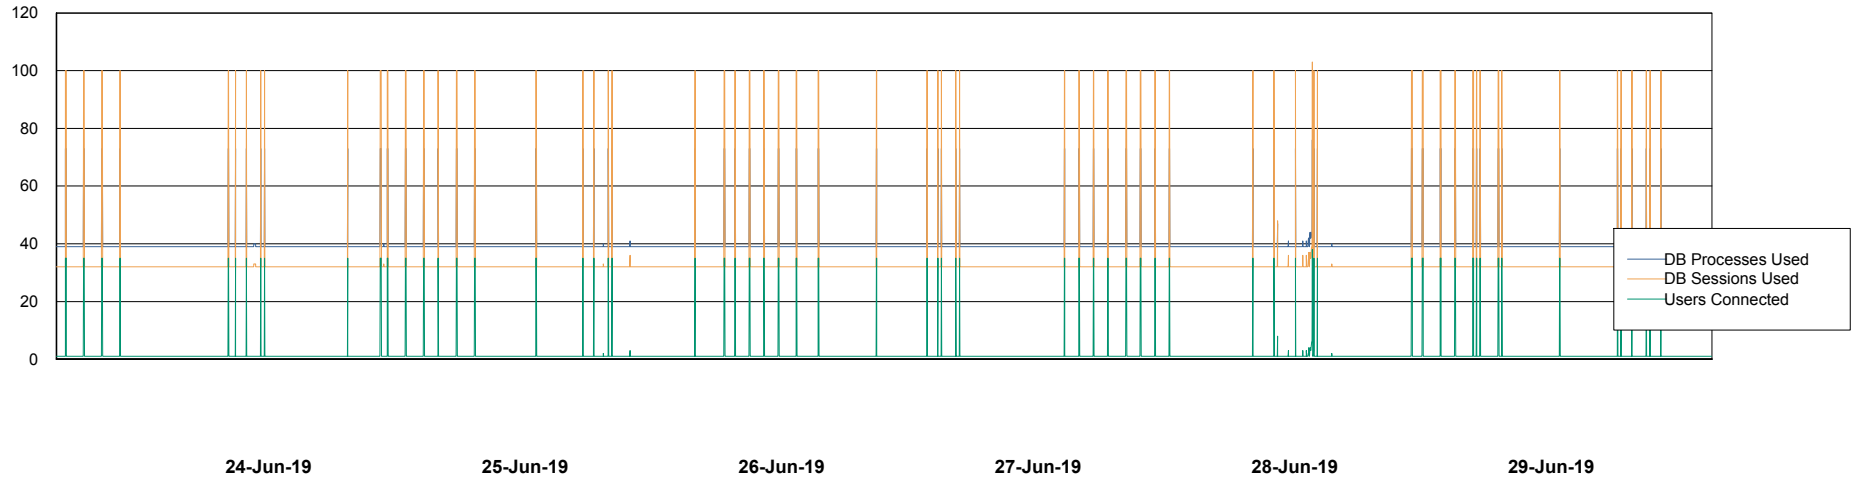

Weekly SLA Customer Report

Customer ECL Production
Database ID 77

Database Performance ECLDB_Production

Weekly SLA Customer Report

Customer ECL Production
Database ID 77

Database Performance ECLDB_Standby

Weekly SLA Customer Report