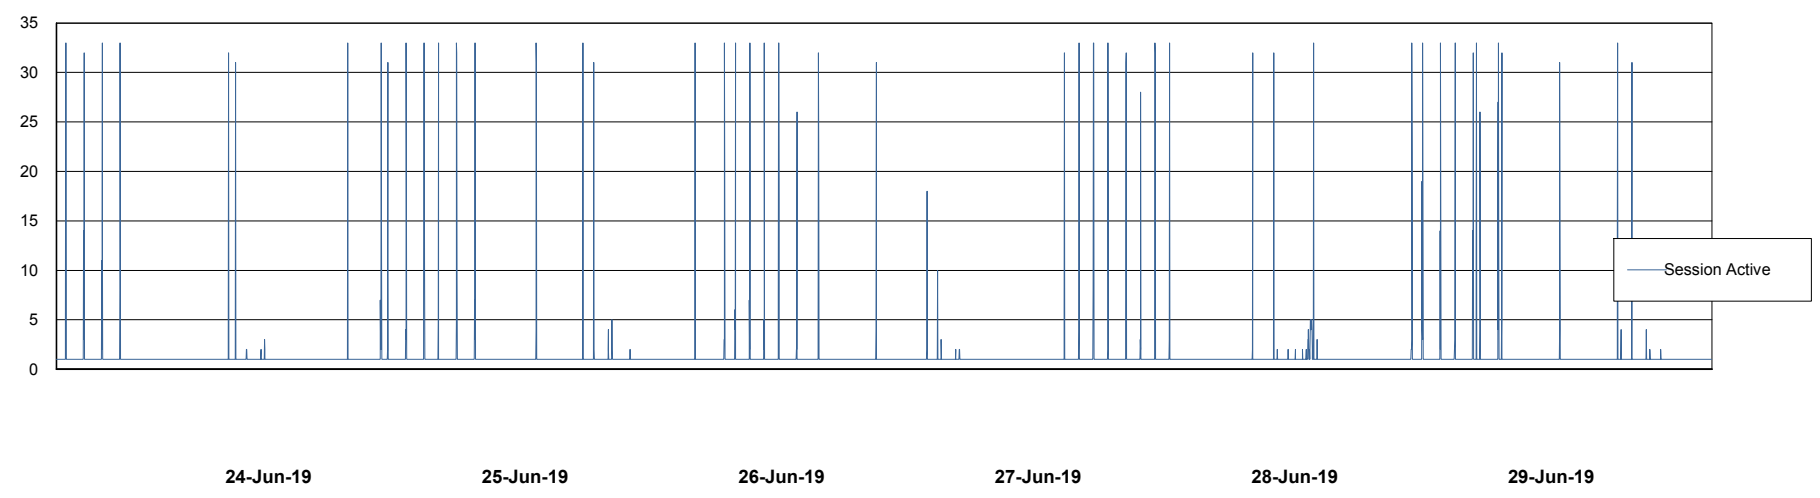

Weekly SLA Customer Report

Customer ECL Production
Database ID 77

Database Performance ECLDB_Production

Weekly SLA Customer Report

Customer ECL Production
Database ID 77

Database Performance ECLDB_Standby

Weekly SLA Customer Report

Customer ECL Production
 Database ID 77

DATABASE SIZE ECLDB_Production

Database growth over last month

Database Tablespace ECLDB_Production

Date	Tablespace Name	Filesize (Gb)	Usedsize (Gb)	Percentage free
29-Jun-19	ABSDATA	37	31	16
	INDX	8	1	88
28-Jun-19	ABSDATA	37	31	16
	INDX	8	1	88
27-Jun-19	ABSDATA	37	31	16
	INDX	8	1	88
26-Jun-19	ABSDATA	37	31	16
	INDX	8	1	88
25-Jun-19	ABSDATA	37	31	16
	INDX	8	1	88
24-Jun-19	ABSDATA	37	31	16
	INDX	8	1	88
23-Jun-19	ABSDATA	37	31	16
	INDX	8	1	88