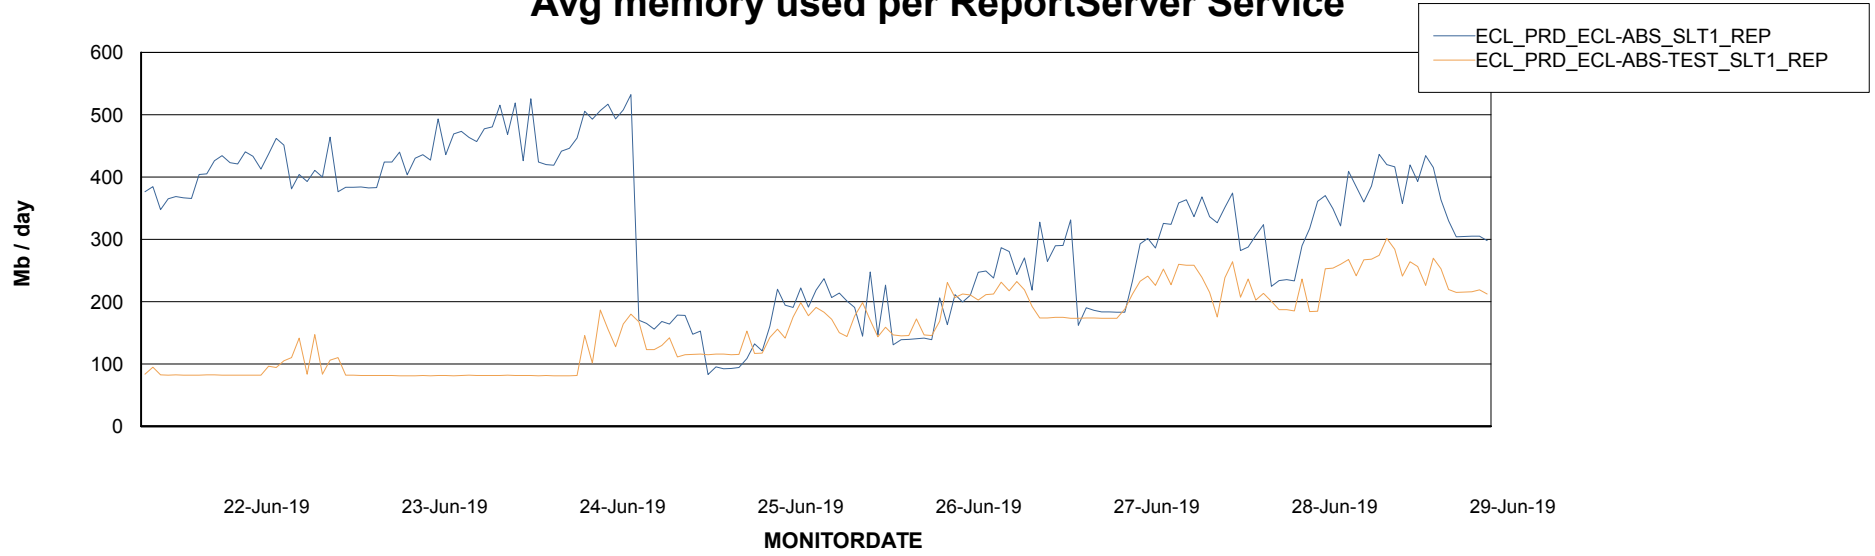

Avg memory used per ABS Server Service

Avg users per day per ABS server

Weekly SLA Customer Report

Customer ECL Production
Database ID 77

ABSSolute Application ReportServer Services

Avg memory used per ReportServer Service