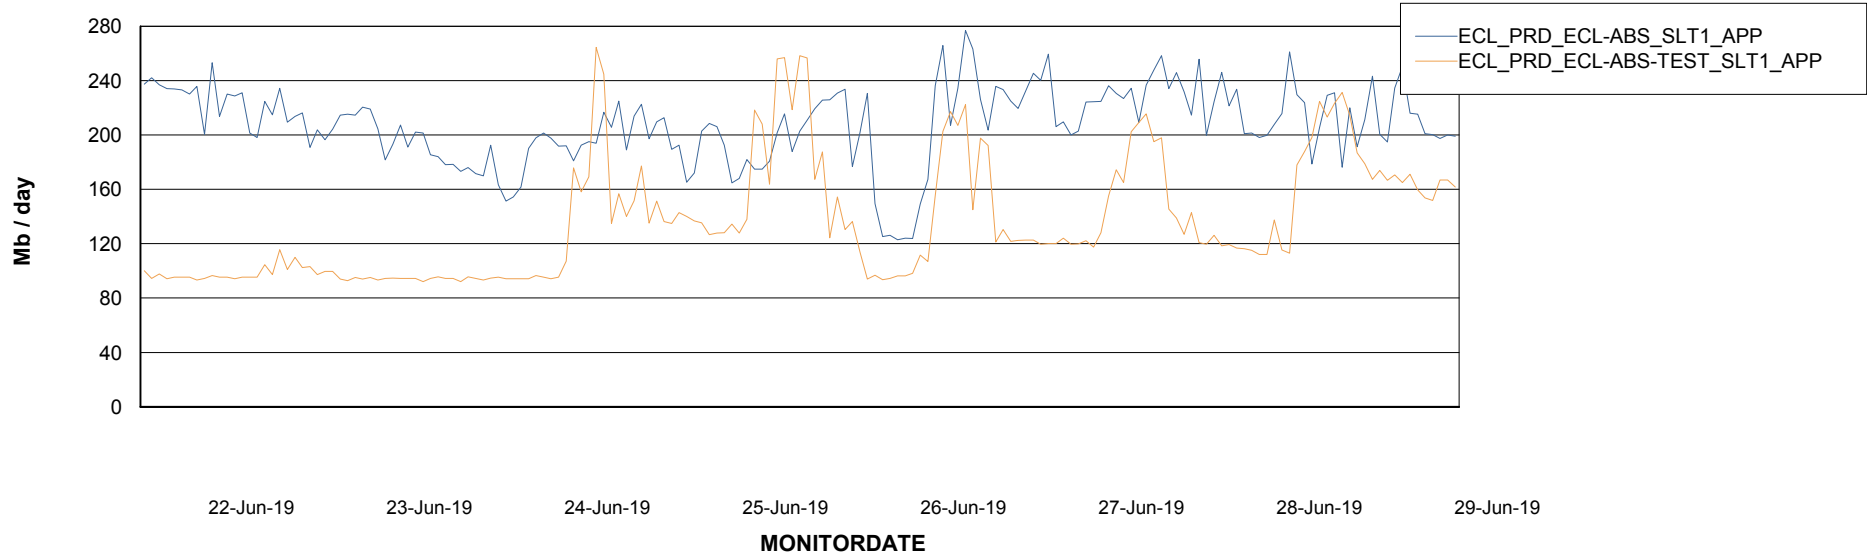

ABSSolute Application Server Services

Avg memory used per ABS Server Service