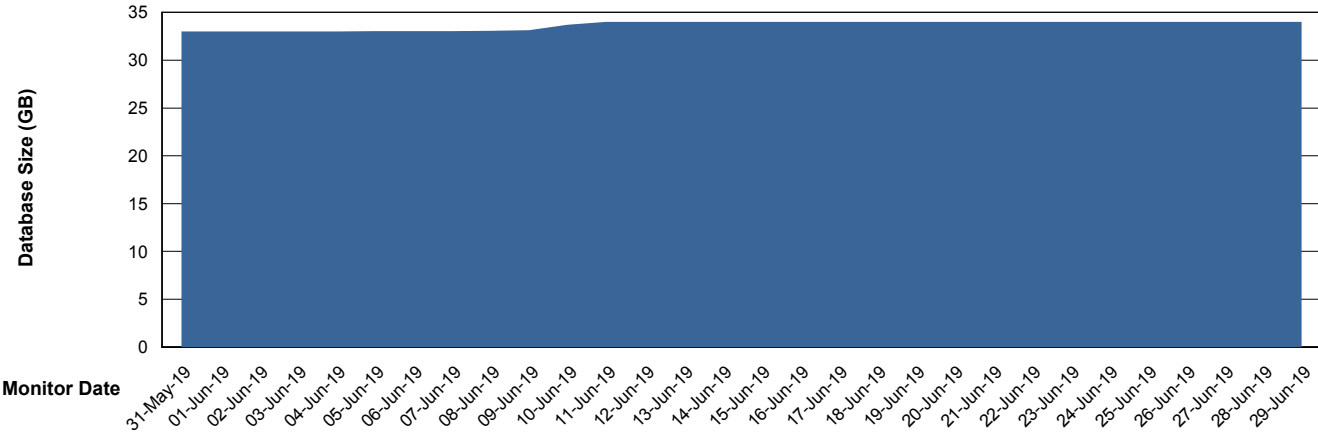

Weekly SLA Customer Report

Customer ECL Production
Database ID 77

Database Performance ECLDB_Production

Weekly SLA Customer Report

Customer ECL Production
Database ID 77

Database Performance ECLDB_Standby

Weekly SLA Customer Report

Customer ECL Production
 Database ID 77

DATABASE SIZE ECLDB_Production

Database growth over last month

Database Tablespace ECLDB_Production

Date	Tablespace Name	Filesize (Gb)	Usedsize (Gb)	Percentage free
29-Jun-19	ABSDATA	37	31	16
	INDX	8	1	88
28-Jun-19	ABSDATA	37	31	16
	INDX	8	1	88
27-Jun-19	ABSDATA	37	31	16
	INDX	8	1	88
26-Jun-19	ABSDATA	37	31	16
	INDX	8	1	88
25-Jun-19	ABSDATA	37	31	16
	INDX	8	1	88
24-Jun-19	ABSDATA	37	31	16
	INDX	8	1	88
23-Jun-19	ABSDATA	37	31	16
	INDX	8	1	88