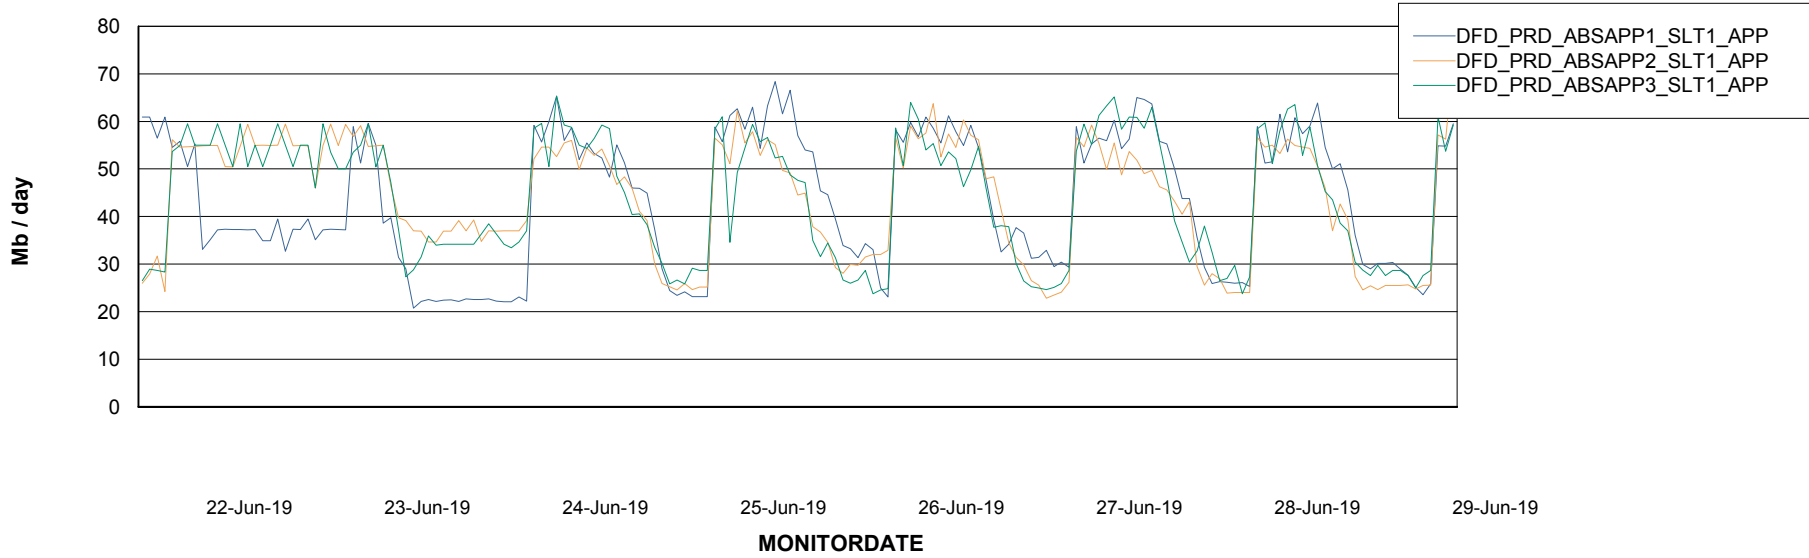

Standby Database Health DFD Production

Recovery lag for last 7 days

Weekly SLA Customer Report

Customer DFD Production
Database ID 39

ABSolute Application Server Services

Avg memory used per ABS Server Service