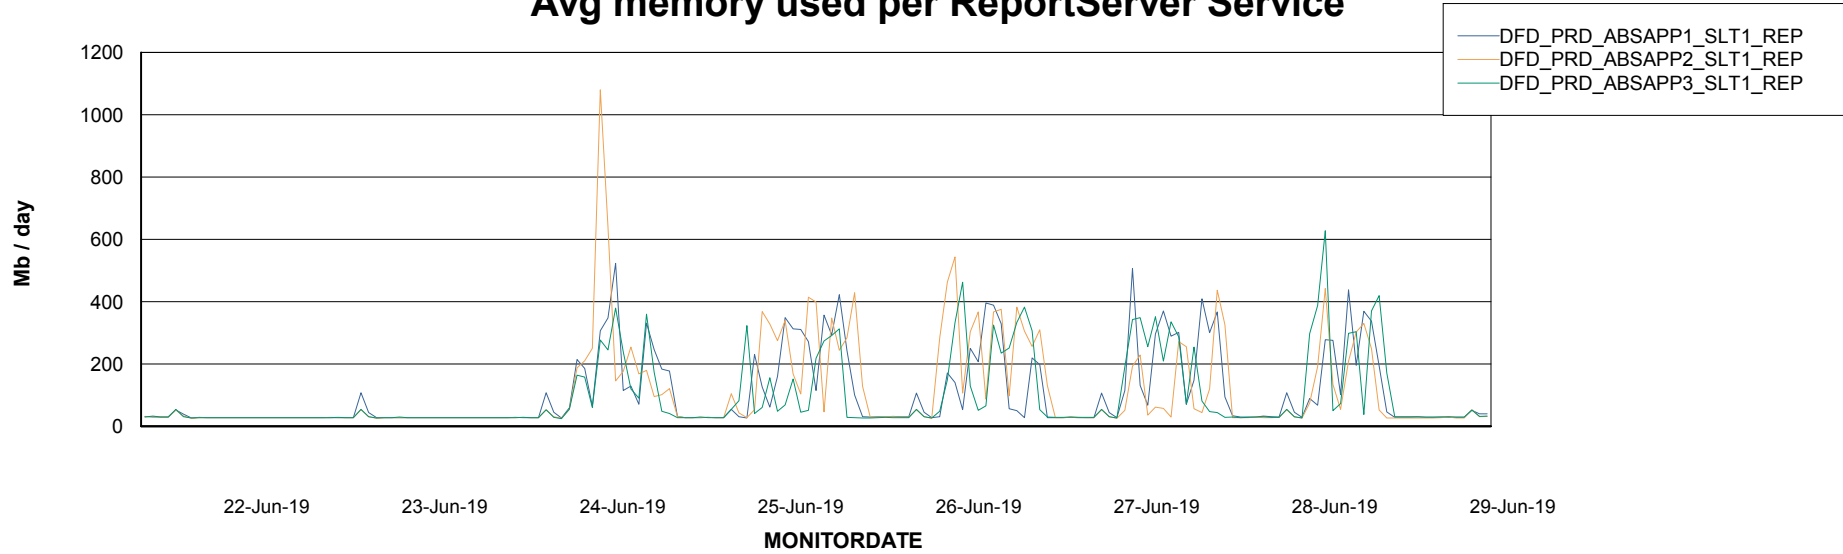

Avg users per day per ABS server

Weekly SLA Customer Report

Customer DFD Production
Database ID 39

ABSSolute Application ReportServer Services

Avg memory used per ReportServer Service

Disaster per ABS component