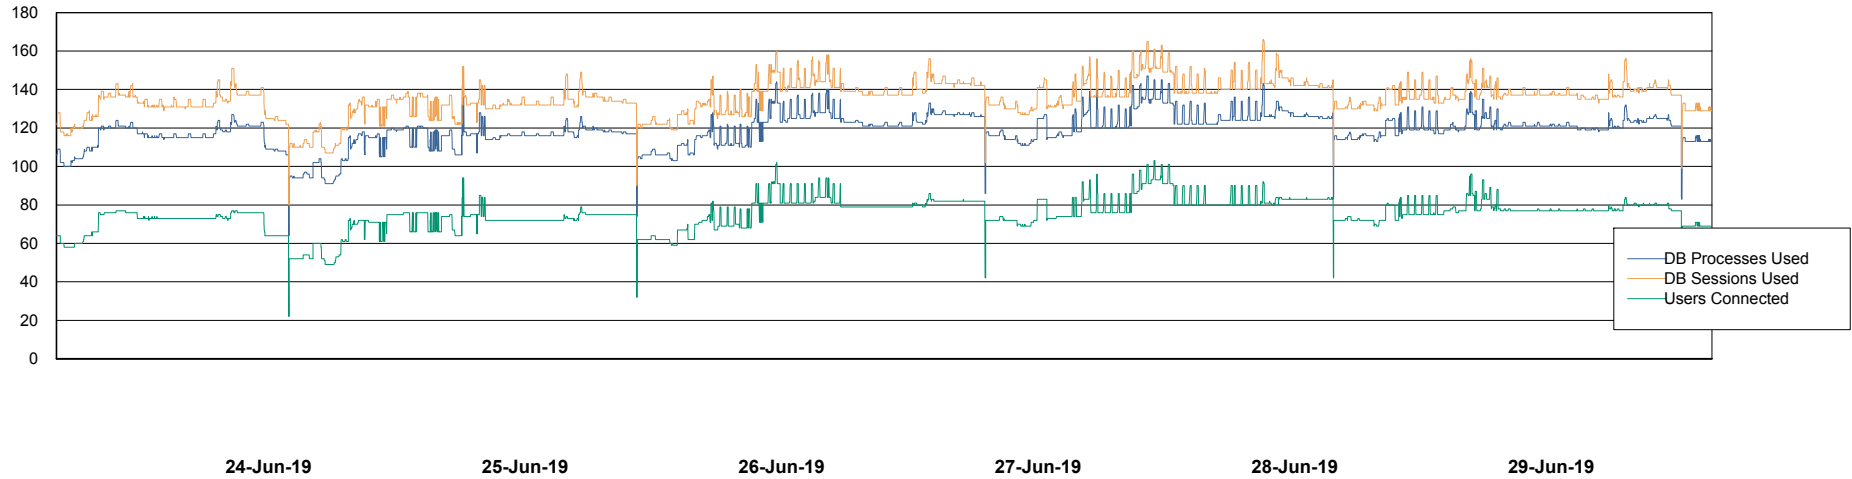

Harddisk Usage DFD_PRD_ORACLE2

	Free disk space on c: (%)	Total disk space on c: (Gb)	Free disk space on d: (%)	Total disk space on d: (Gb)	Free disk space on e: (%)	Total disk space on e: (Gb)	Free disk space on f: (%)	Total disk space on f: (Gb)
29-Jun-19	43	78	70	479	55	800	61	800
28-Jun-19	43	78	70	479	34	800	61	800
27-Jun-19	43	78	70	479	22	800	61	800
26-Jun-19	43	78	70	479	22	800	61	800
25-Jun-19	43	78	70	479	22	800	61	800
24-Jun-19	43	78	70	479	22	800	61	800
23-Jun-19	43	78	70	479	22	800	61	800

Weekly SLA Customer Report

Customer DFD Production
Database ID 39

Database Performance DFDDB_Production

Weekly SLA Customer Report

Customer DFD Production
Database ID 39

Database Performance DFDDB_Standby

Weekly SLA Customer Report