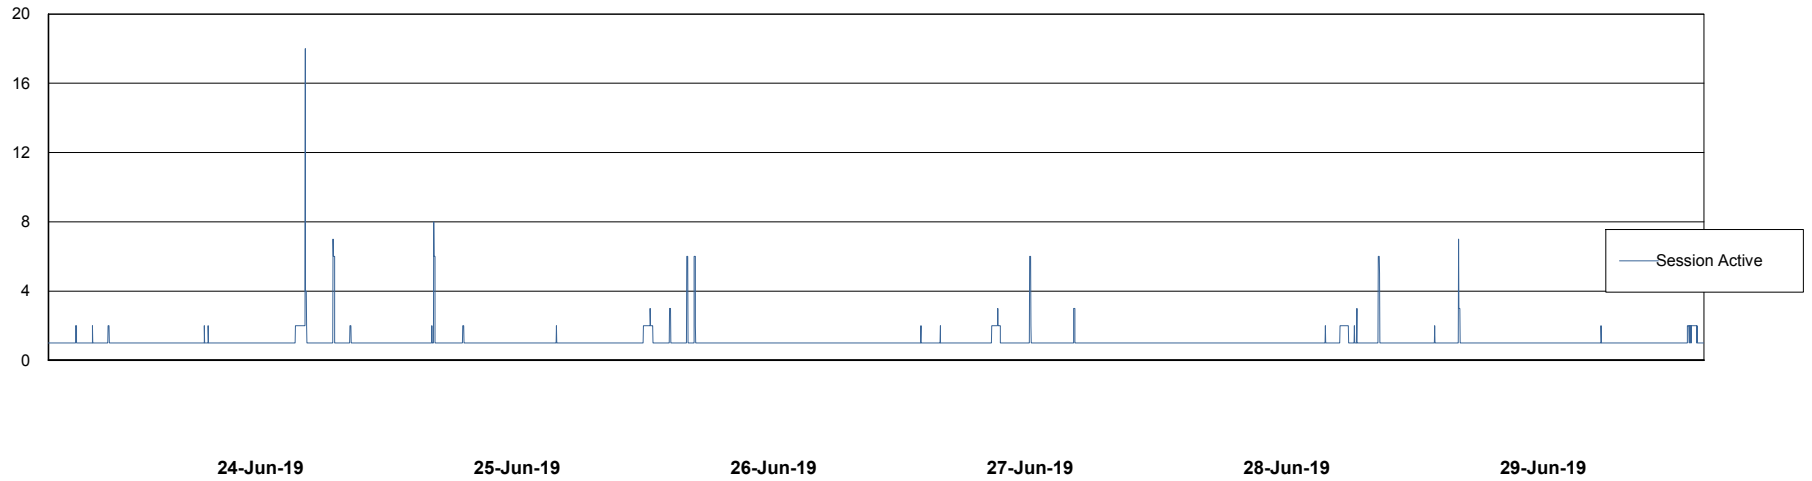

Database Performance DFDDDBBI_Production