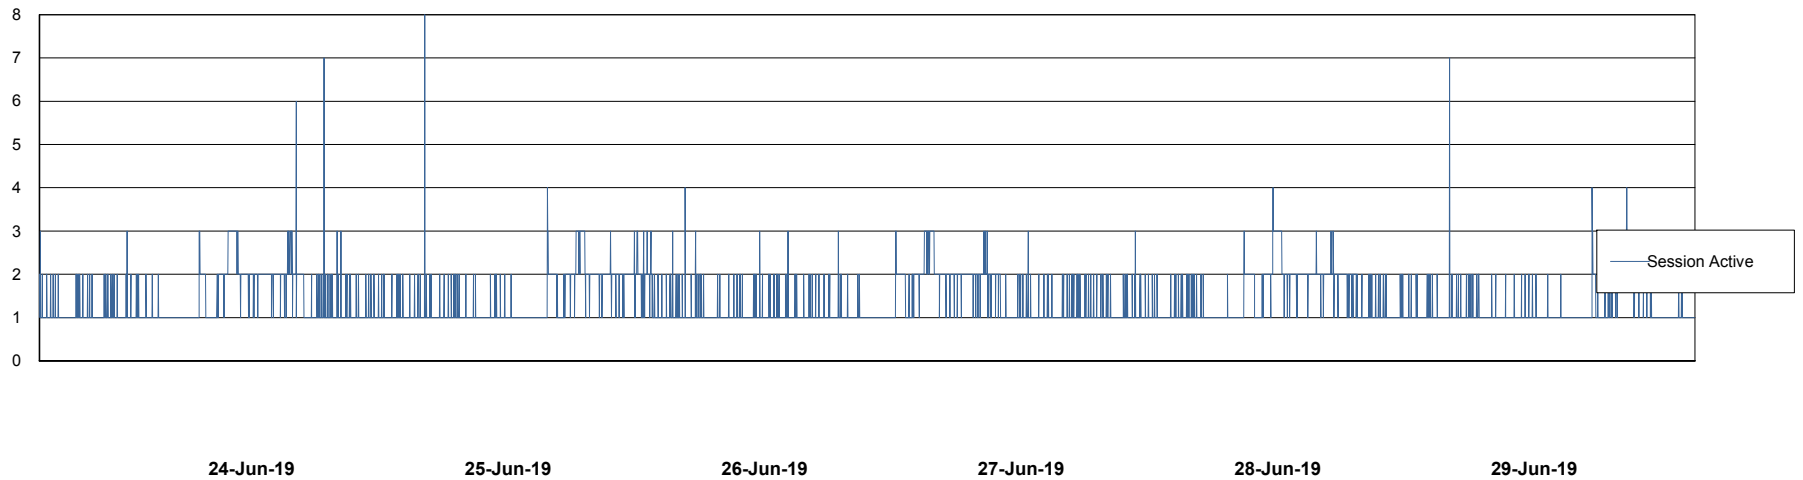

Harddisk Usage DFD_PRD_ORACLE2

	Free disk space on c: (%)	Total disk space on c: (Gb)	Free disk space on d: (%)	Total disk space on d: (Gb)	Free disk space on e: (%)	Total disk space on e: (Gb)	Free disk space on f: (%)	Total disk space on f: (Gb)
29-Jun-19	43	78	70	479	55	800	61	800
28-Jun-19	43	78	70	479	34	800	61	800
27-Jun-19	43	78	70	479	22	800	61	800
26-Jun-19	43	78	70	479	22	800	61	800
25-Jun-19	43	78	70	479	22	800	61	800
24-Jun-19	43	78	70	479	22	800	61	800
23-Jun-19	43	78	70	479	22	800	61	800

Weekly SLA Customer Report

Customer DFD Production
Database ID 39

Database Performance DFDDB_Production

Weekly SLA Customer Report

Customer DFD Production
Database ID 39

Database Performance DFDDB_Standby

Weekly SLA Customer Report