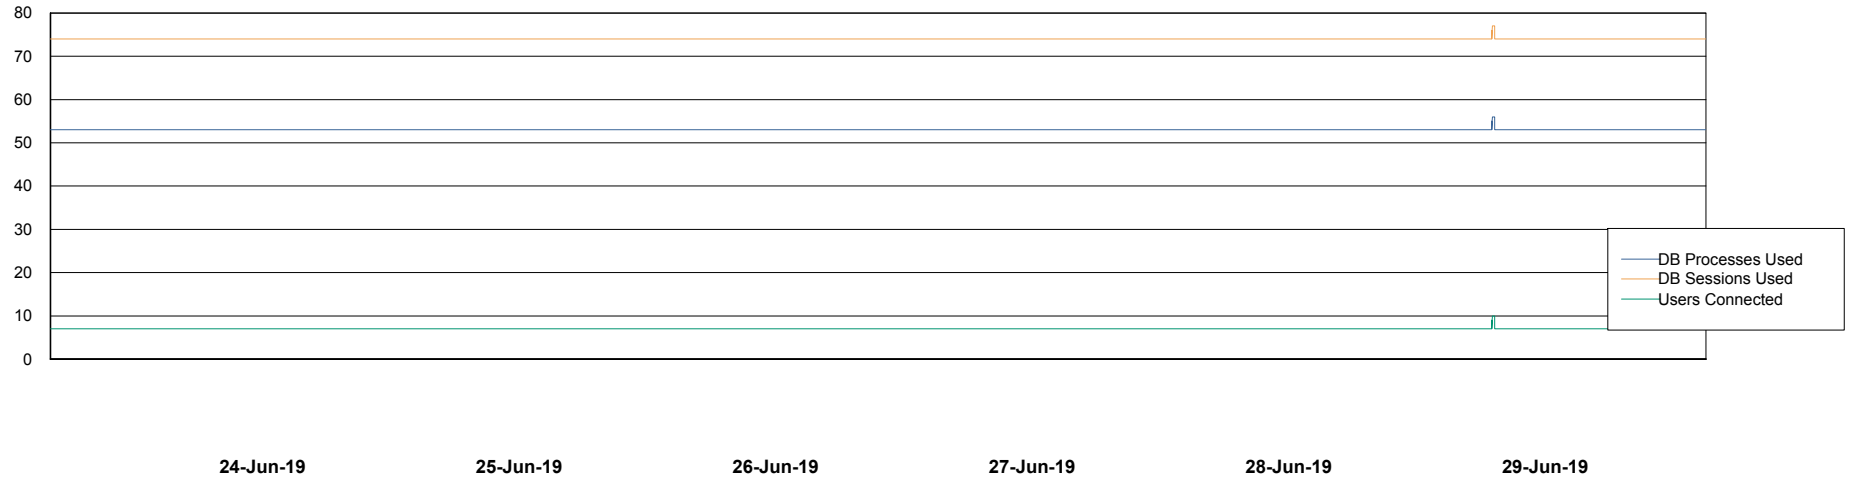

Weekly SLA Customer Report

Customer DFD Production
Database ID 39

Database Performance DFDDB_Production

Weekly SLA Customer Report

Customer DFD Production
Database ID 39

Database Performance DFDDB_Standby

Weekly SLA Customer Report