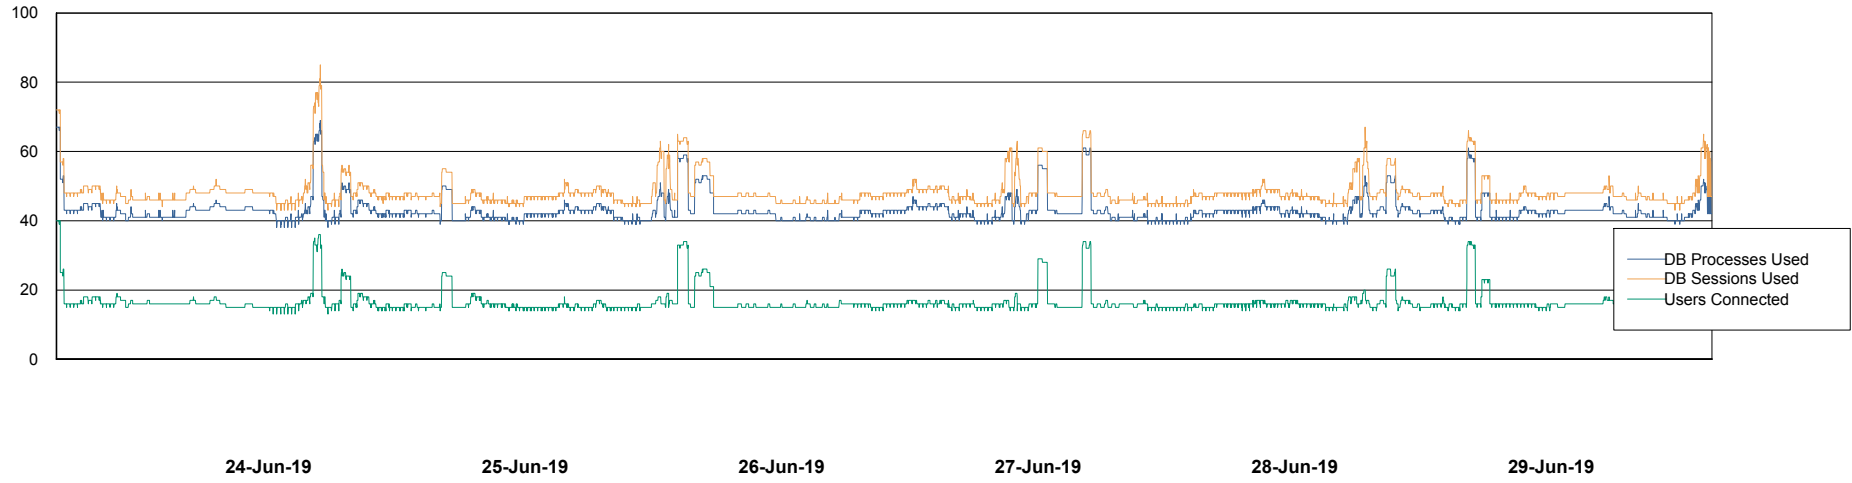

Database Performance DFDDDBBI_Production