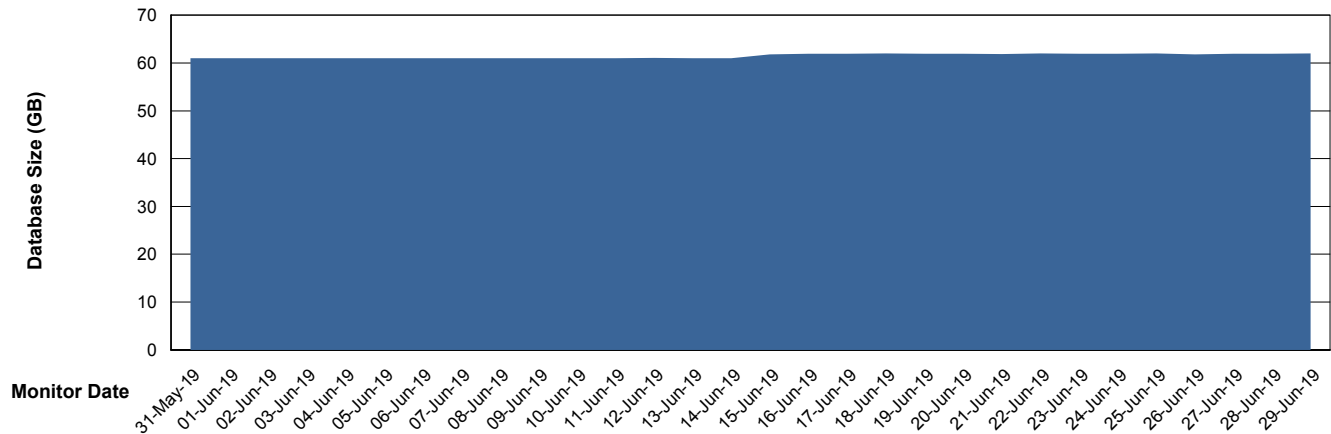

DATABASE SIZE DFDDDBI_Production

Database growth over last month