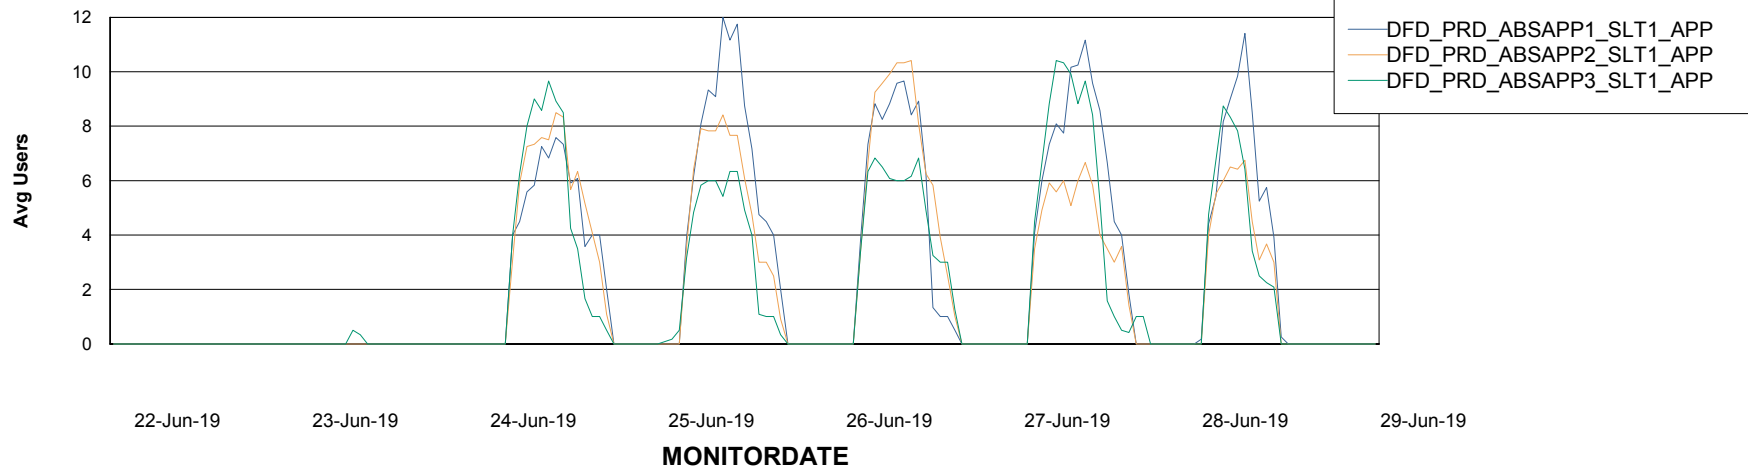

Avg users per day per ABS server