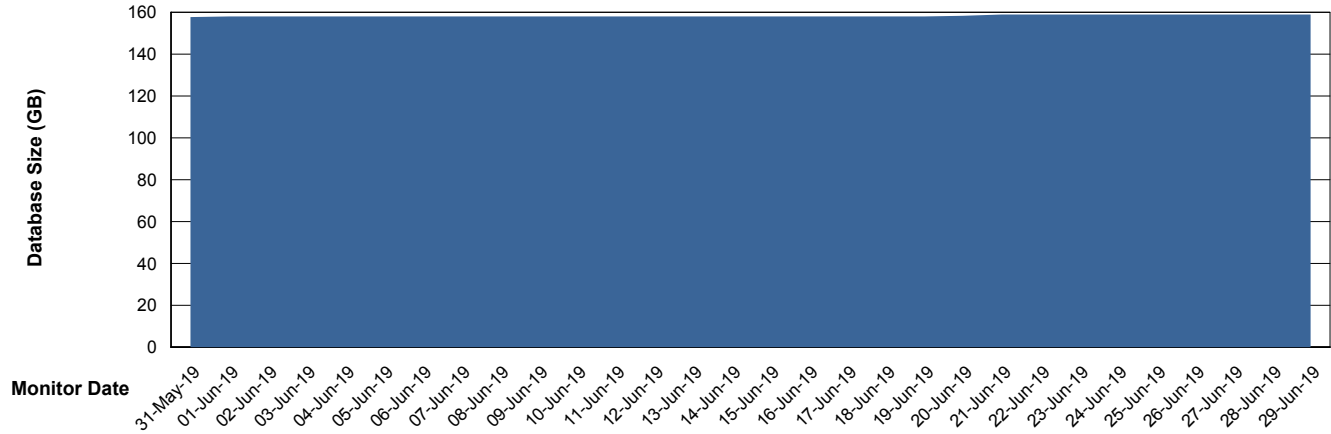

Weekly SLA Customer Report

Customer DFD Production
Database ID 39

Database Performance DFDDB_Production

Weekly SLA Customer Report

Customer DFD Production
Database ID 39

Database Performance DFDDB_Standby

Weekly SLA Customer Report

Customer DFD Production
Database ID 39

Database Performance DFDDDBBI_Production

Weekly SLA Customer Report

Customer DFD Production
Database ID 39

DATABASE SIZE DFDDDB_Production

Database growth over last month