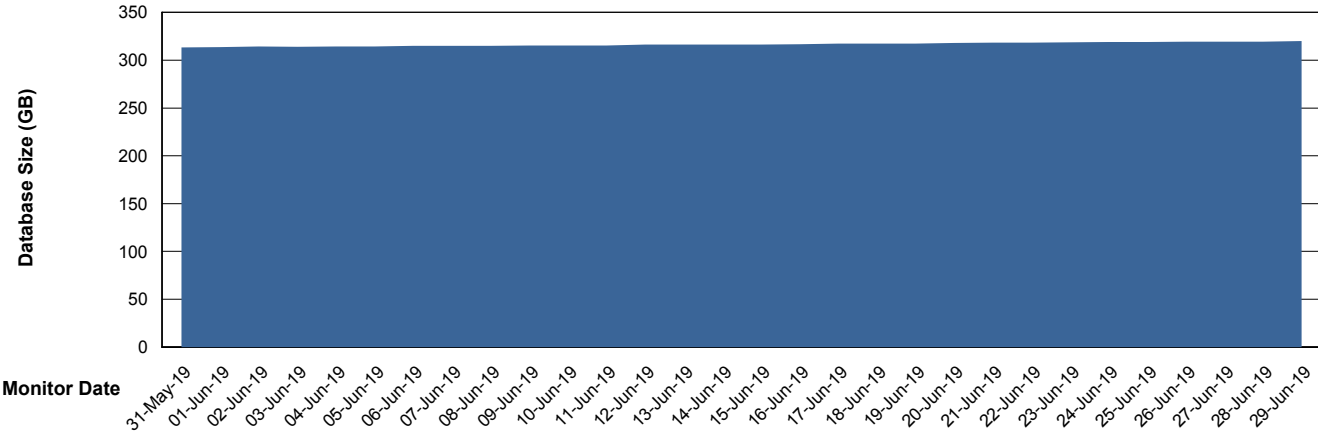

DATABASE SIZE CSCDB_Primary

Database growth over last month

Database Tablespace CSCDB_Primary

Date	Tablespace Name	Filesize (Gb)	Usedsize (Gb)	Percentage free
29-Jun-19	ABSDATA	131	110	16
	INDX	246	207	16
28-Jun-19	ABSDATA	131	110	16
	INDX	246	207	16
27-Jun-19	ABSDATA	131	110	16
	INDX	246	207	16
26-Jun-19	ABSDATA	131	110	16
	INDX	246	207	16
25-Jun-19	ABSDATA	131	110	16
	INDX	246	207	16
24-Jun-19	ABSDATA	131	110	16
	INDX	246	207	16
23-Jun-19	ABSDATA	131	110	16
	INDX	246	206	16