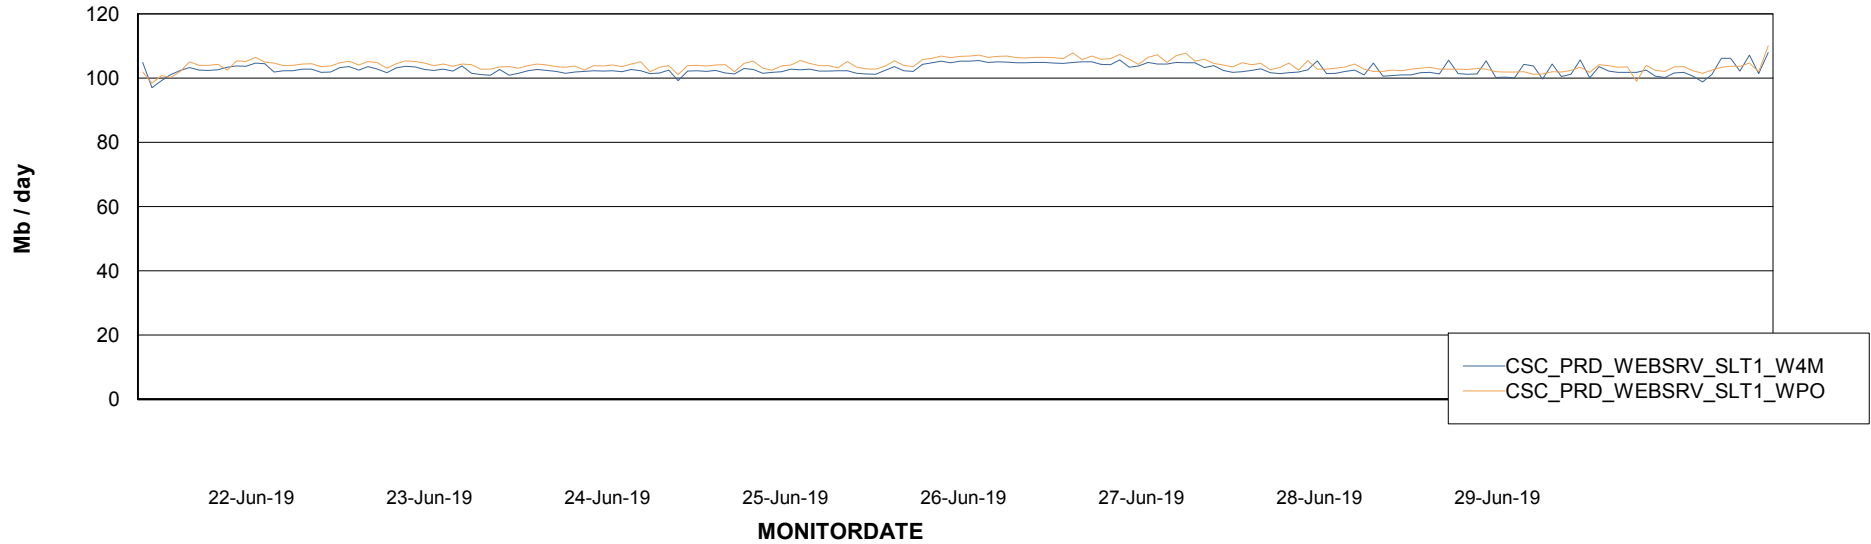

ABSolute Web Component Services

Avg memory used per ABS Web component