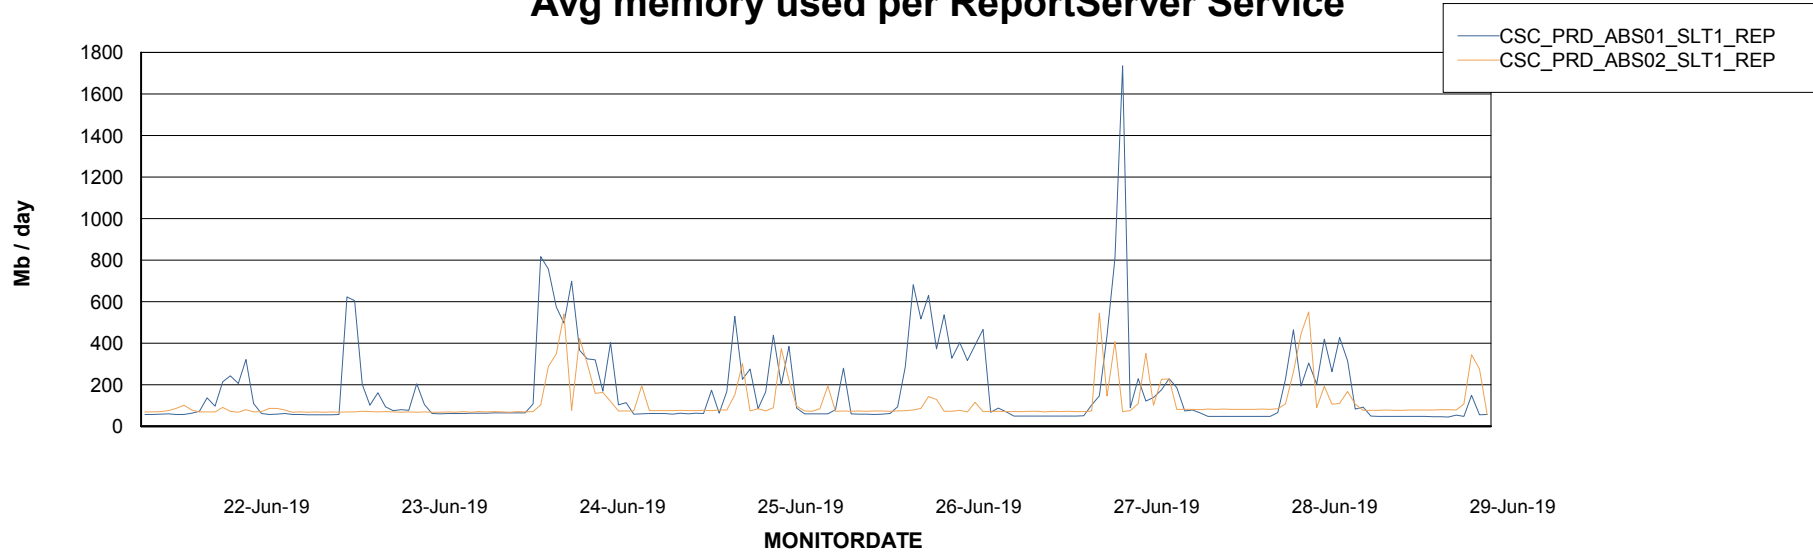

Avg memory used per ABS Server Service

Avg users per day per ABS server

Weekly SLA Customer Report

Customer CSC_Production
Database ID 50

ABSSolute Application ReportServer Services

Avg memory used per ReportServer Service