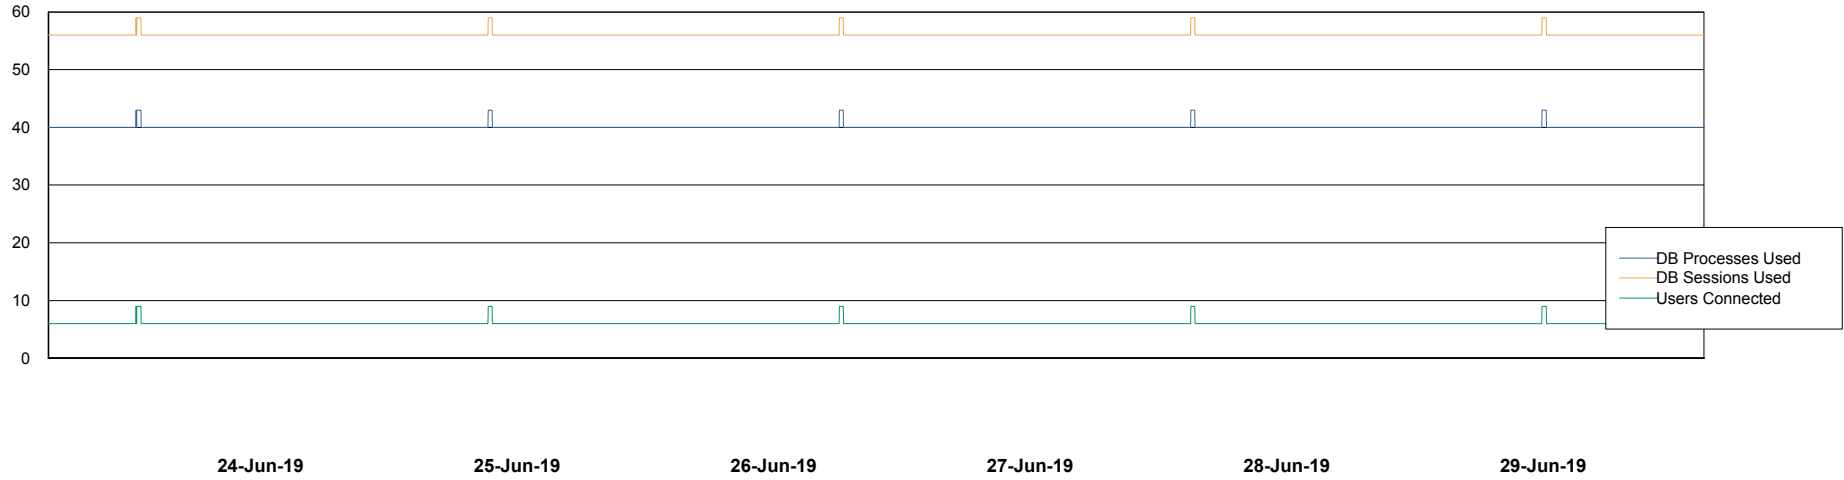

Weekly SLA Customer Report

Customer CSC_Production
Database ID 50

Database Performance CSCDB_Primary

Weekly SLA Customer Report

Customer CSC_Production
Database ID 50

Database Performance CSCDB_Standby

Weekly SLA Customer Report