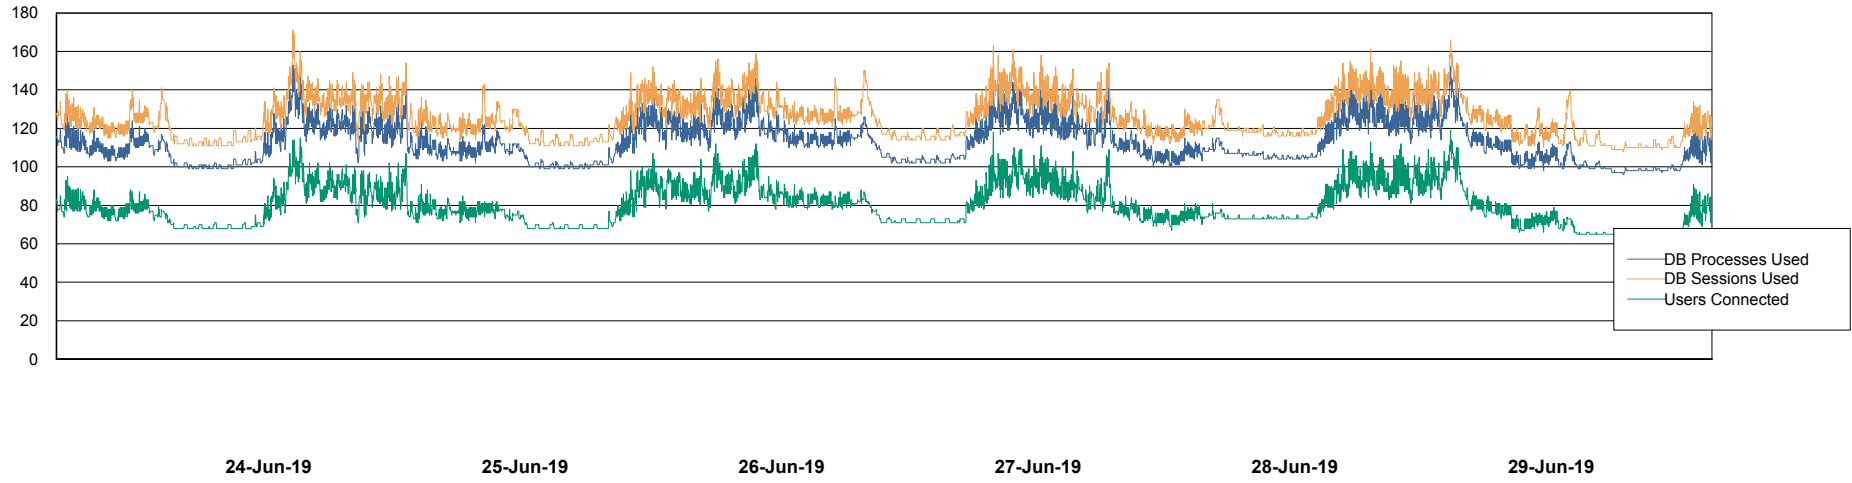

Database Performance CSCDB_Primary