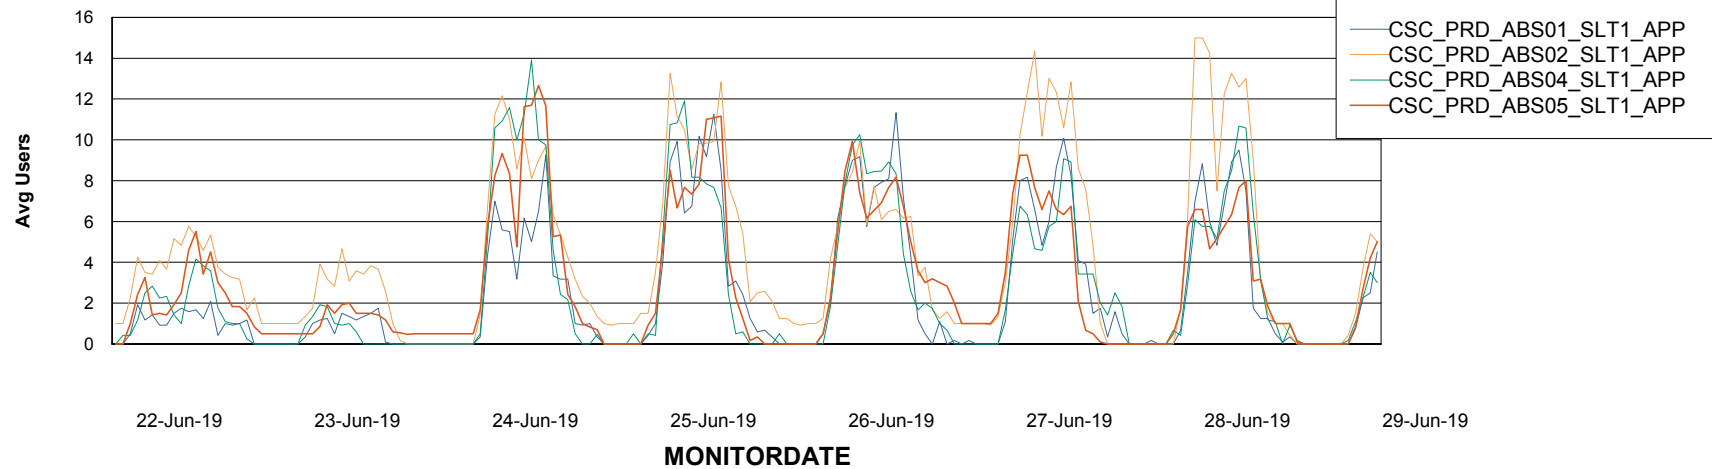

Avg users per day per ABS server