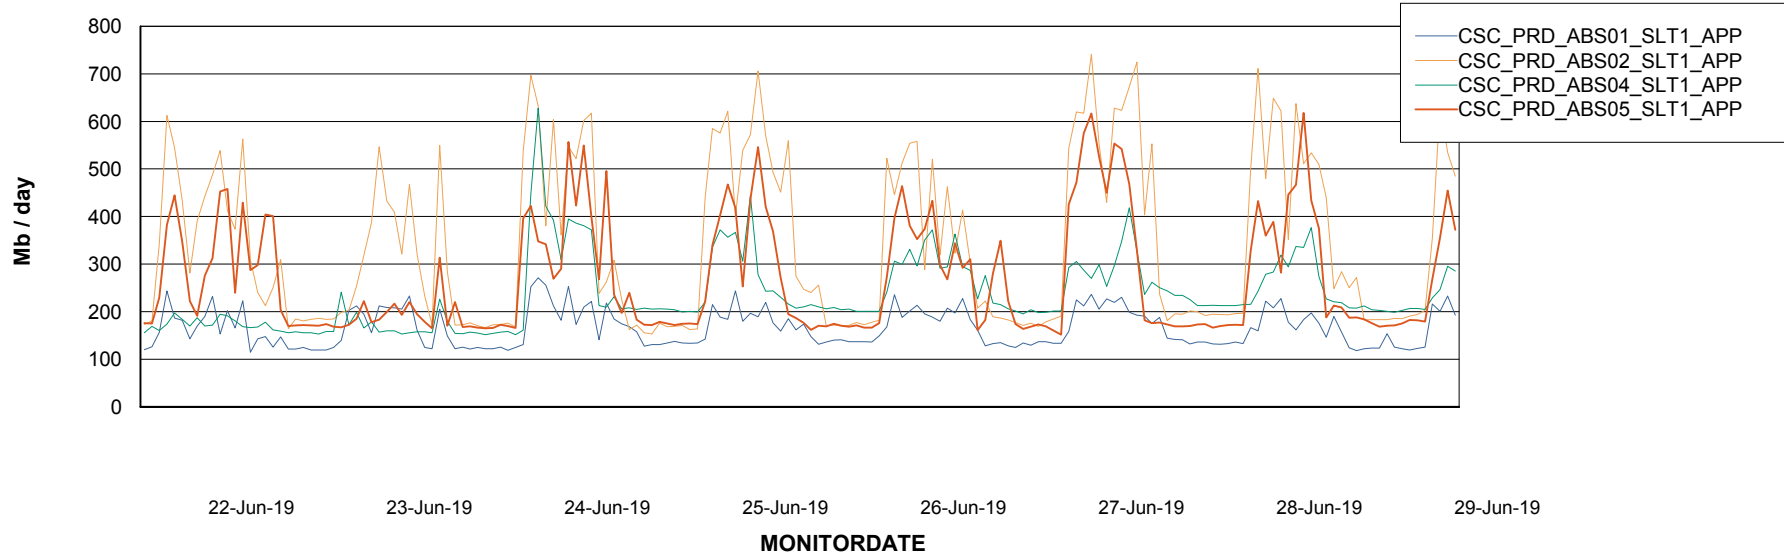

ABSSolute Application Server Services

Avg memory used per ABS Server Service