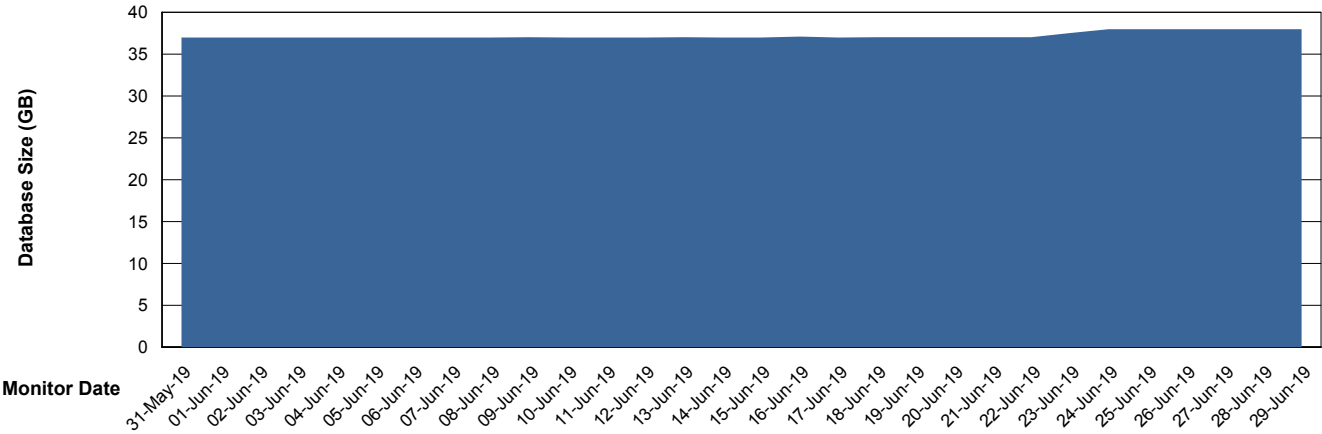

Weekly SLA Customer Report

Customer CIW Production
Database ID 45

Database Performance CIWDB_Production

Weekly SLA Customer Report

Customer CIW Production
Database ID 45

Database Performance CIWDB_Standby

Weekly SLA Customer Report

Customer CIW Production
 Database ID 45

DATABASE SIZE CIWDB_Production

Database growth over last month

Database Tablespace CIWDB_Production

Date	Tablespace Name	Filesize (Gb)	Usedsize (Gb)	Percentage free
29-Jun-19	ABSDATA	40	33	18
	INDX	5	4	20
28-Jun-19	ABSDATA	40	33	18
	INDX	5	4	20
27-Jun-19	ABSDATA	40	33	18
	INDX	5	4	20
26-Jun-19	ABSDATA	40	33	18
	INDX	5	4	20
25-Jun-19	ABSDATA	40	33	18
	INDX	5	4	20
24-Jun-19	ABSDATA	40	33	18
	INDX	5	4	20
23-Jun-19	ABSDATA	40	33	18
	INDX	5	4	20