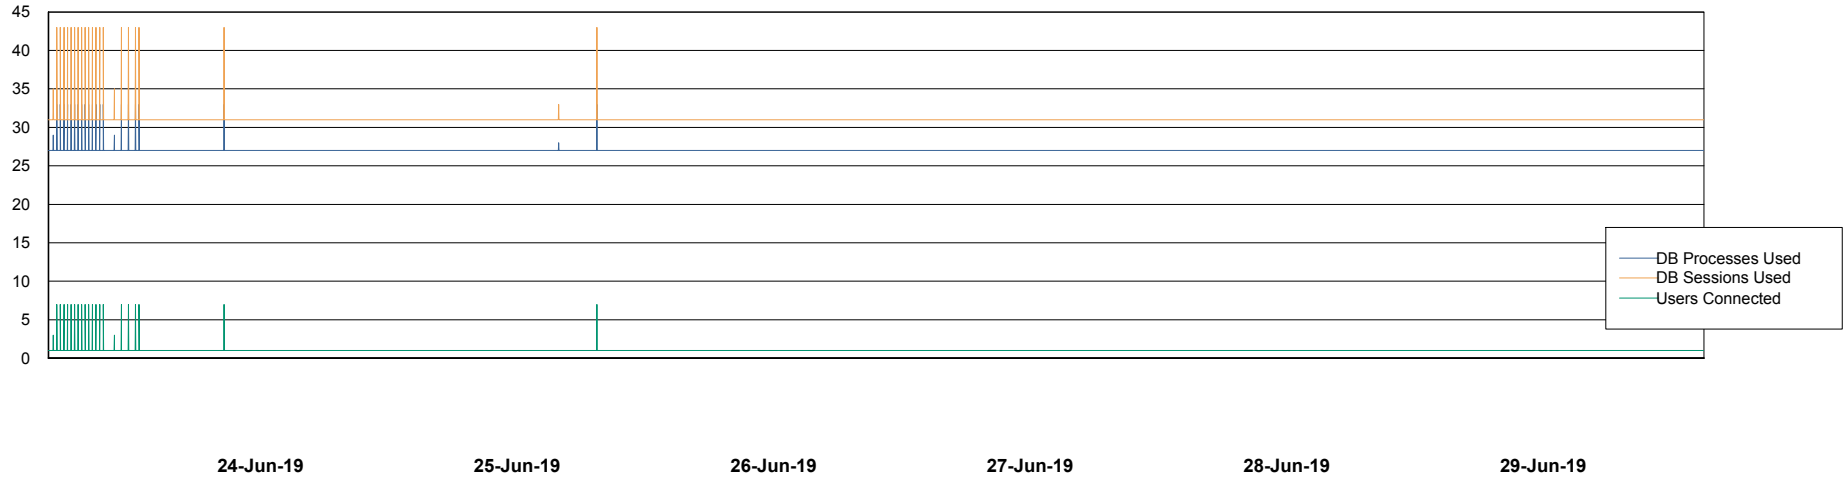

Weekly SLA Customer Report

Customer CIW Production
Database ID 45

Database Performance CIWDB_Production

Weekly SLA Customer Report

Customer CIW Production
Database ID 45

Database Performance CIWDB_Standby

Weekly SLA Customer Report

Customer CIW Production
 Database ID 45

DATABASE SIZE CIWDB_Production

Database growth over last month

Database Tablespace CIWDB_Production

Date	Tablespace Name	Filesize (Gb)	Usedsize (Gb)	Percentage free
29-Jun-19	ABSDATA	40	33	18
	INDX	5	4	20
28-Jun-19	ABSDATA	40	33	18
	INDX	5	4	20
27-Jun-19	ABSDATA	40	33	18
	INDX	5	4	20
26-Jun-19	ABSDATA	40	33	18
	INDX	5	4	20
25-Jun-19	ABSDATA	40	33	18
	INDX	5	4	20
24-Jun-19	ABSDATA	40	33	18
	INDX	5	4	20
23-Jun-19	ABSDATA	40	33	18
	INDX	5	4	20