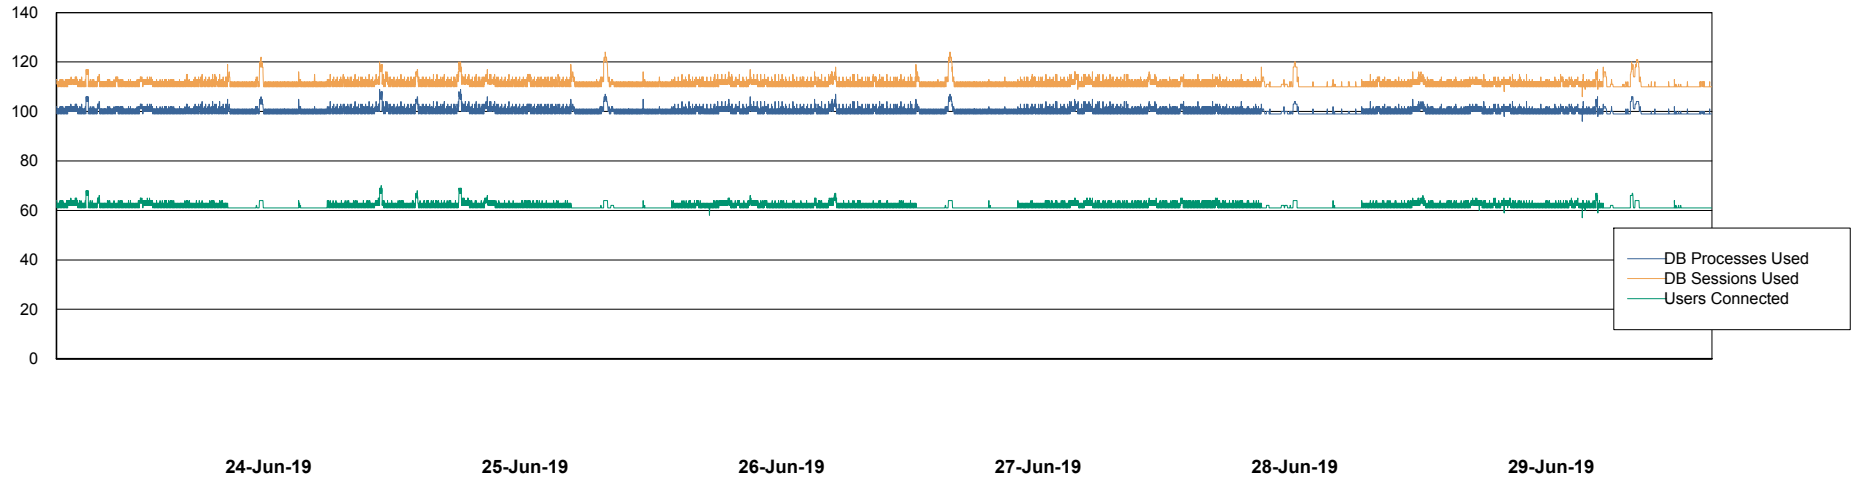

Harddisk Usage CIW_PRD_ORACLE2

	Free disk space on c: (%)	Total disk space on c: (Gb)	Free disk space on d: (%)	Total disk space on d: (Gb)	Free disk space on e: (%)	Total disk space on e: (Gb)
29-Jun-19	95	701	13	700	100	830
28-Jun-19	95	701	13	700	100	830
27-Jun-19	95	701	13	700	100	830
26-Jun-19	95	701	13	700	100	830
25-Jun-19	95	701	13	700	100	830
24-Jun-19	95	701	13	700	100	830
23-Jun-19	95	701	13	700	100	830

Weekly SLA Customer Report

Customer CIW Production
Database ID 45

Database Performance CIWDB_Production

Weekly SLA Customer Report

Customer CIW Production
Database ID 45

Database Performance CIWDB_Standby

Weekly SLA Customer Report