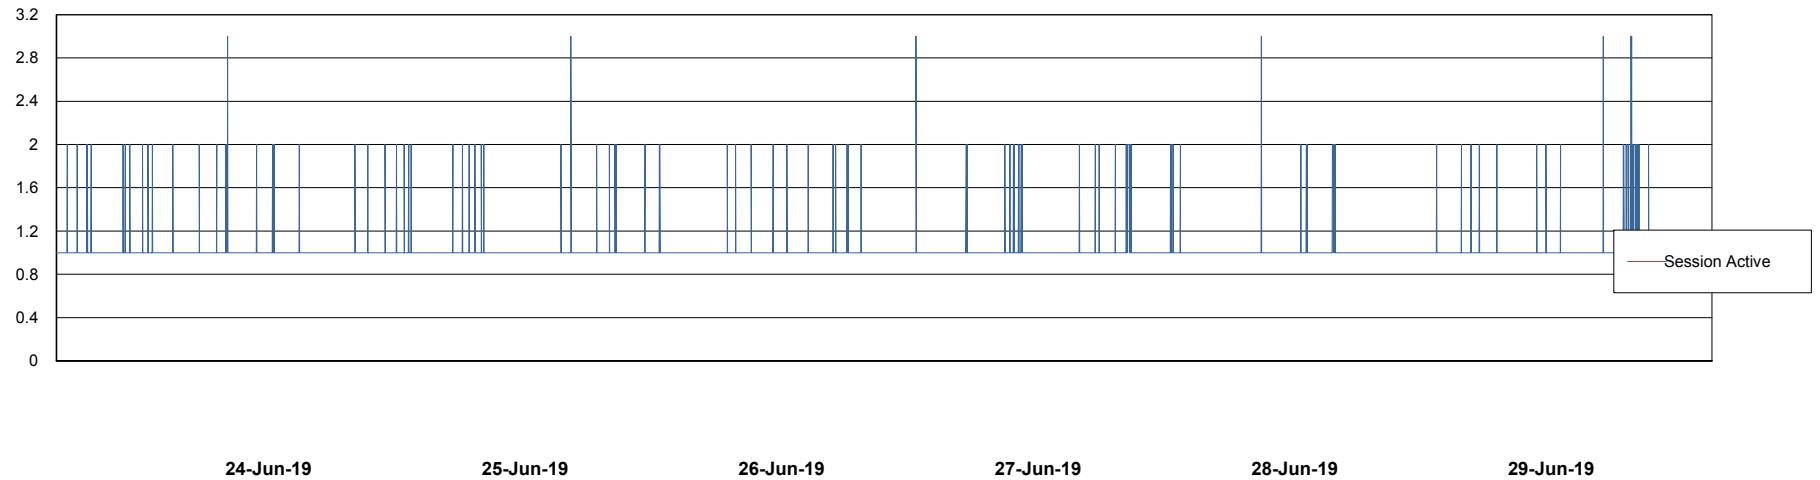

Database Performance CIWDB_Production