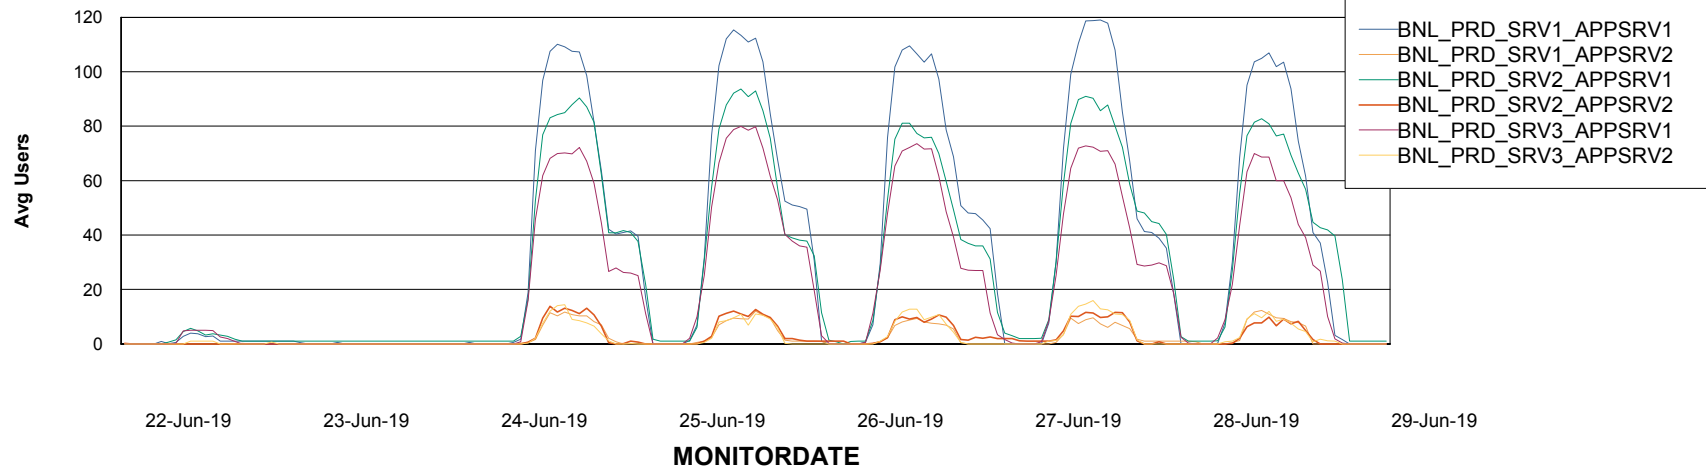

Avg users per day per ABS server