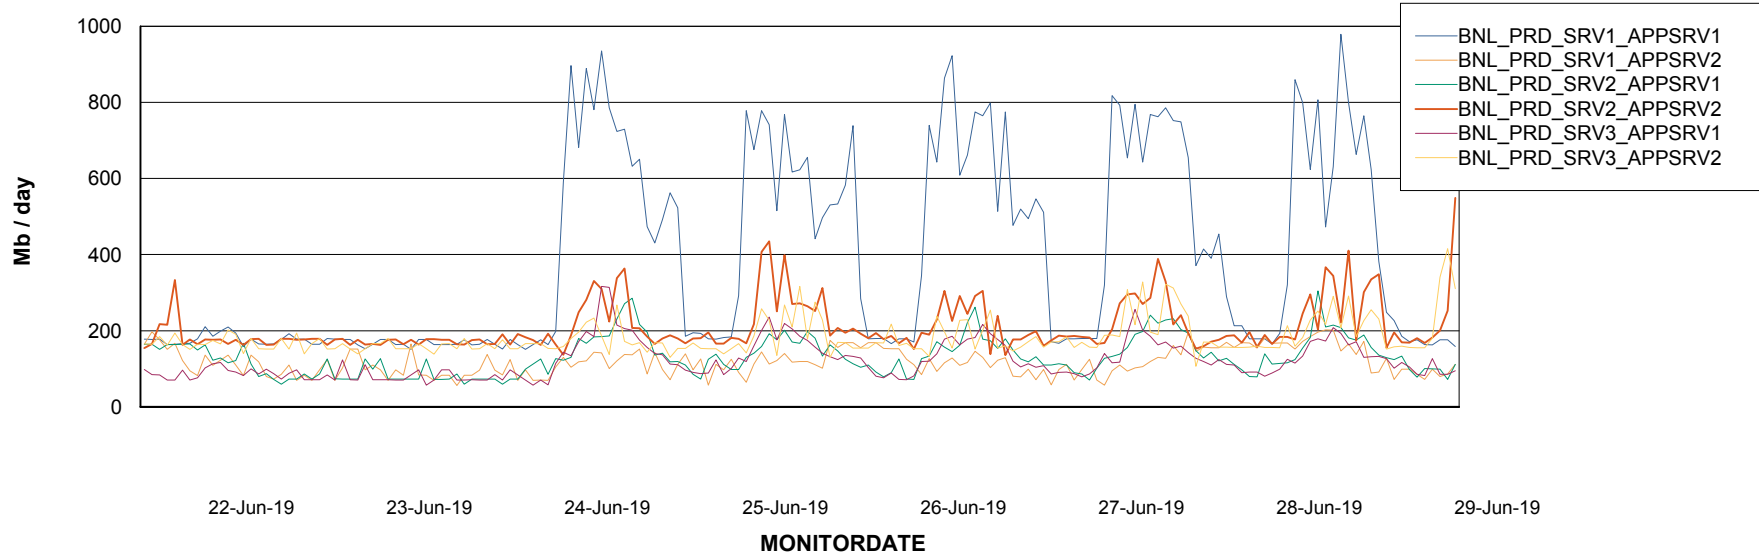

Weekly SLA Customer Report

Customer BNL_Production
 Database ID 83

Database Tablespace BNLDB_Production

Date	Tablespace Name	Filesize (Gb)	Usedsize (Gb)	Percentage free
29-Jun-19	ABSDATA	106	76	28
	INDX	288	261	9
28-Jun-19	ABSDATA	106	76	28
	INDX	288	261	9
27-Jun-19	ABSDATA	106	76	28
	INDX	288	261	9
26-Jun-19	ABSDATA	106	76	28
	INDX	288	261	9
25-Jun-19	ABSDATA	106	76	28
	INDX	288	260	10
24-Jun-19	ABSDATA	106	76	28
	INDX	288	260	10
23-Jun-19	ABSDATA	106	76	28
	INDX	288	260	10

Standby Database Health BNL_Production

Recovery lag for last 7 days

Weekly SLA Customer Report

Customer BNL_Production
Database ID 83

ABSSolute Application Server Services

Avg memory used per ABS Server Service