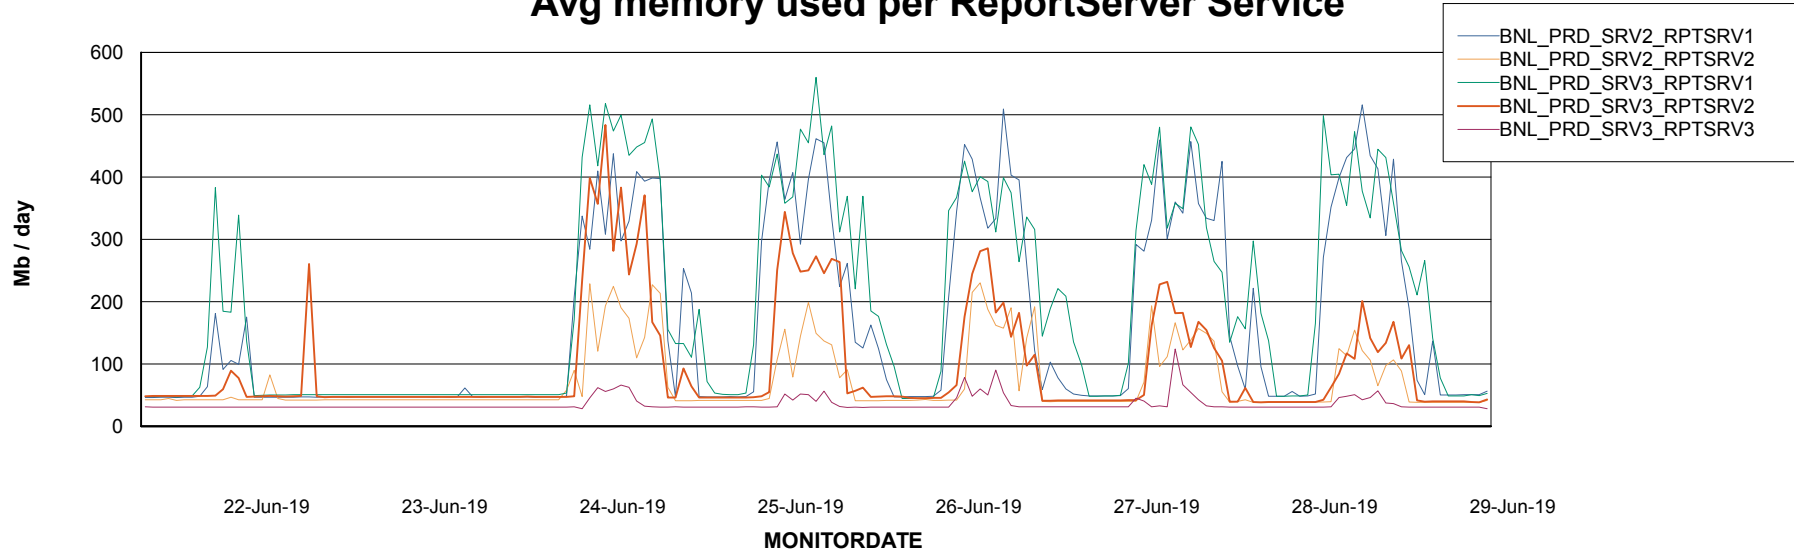

Avg users per day per ABS server

Weekly SLA Customer Report

Customer BNL_Production
Database ID 83

ABSSolute Web Component Services

Avg memory used per ReportServer Service

Disaster per ABS component