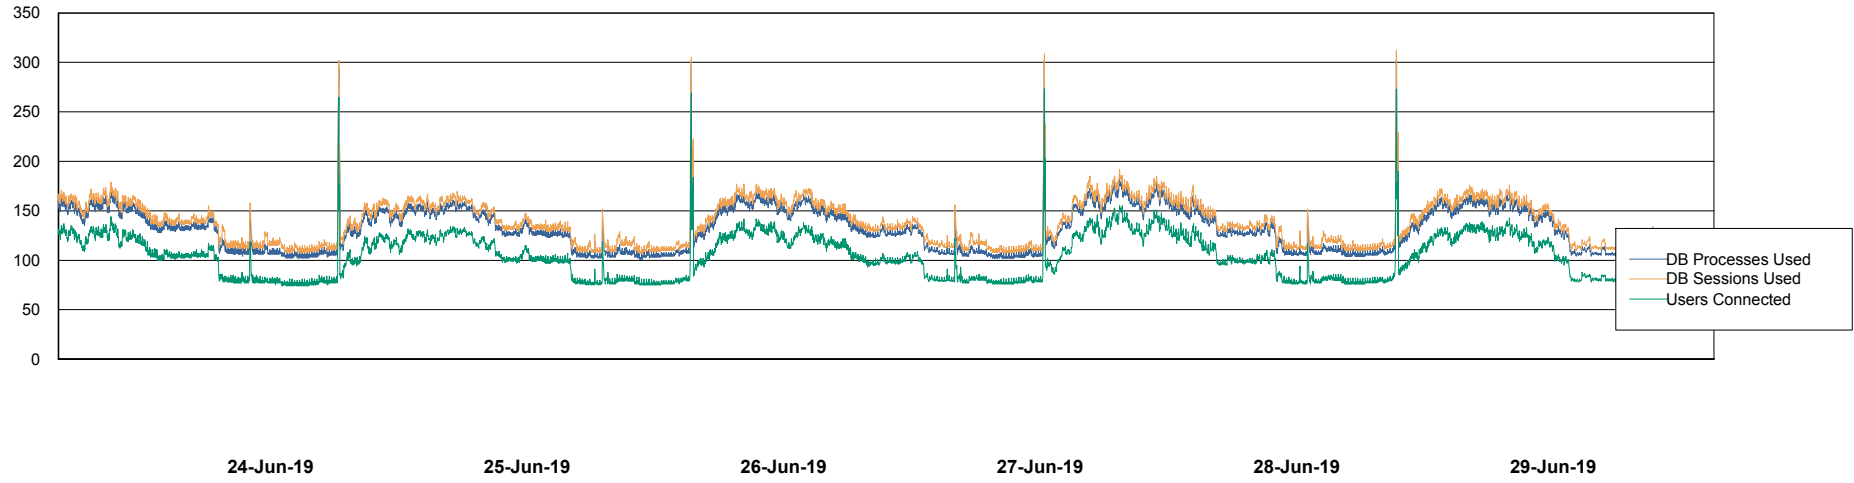

Weekly SLA Customer Report

Customer BNL_Production
Database ID 83

Database Performance BNLDB_FUT_FutureLive

Weekly SLA Customer Report

Customer BNL_Production
Database ID 83

Database Performance BNLDB_FUT_Standby

24-Jun-19 25-Jun-19 26-Jun-19 27-Jun-19 28-Jun-19 29-Jun-19

24-Jun-19 25-Jun-19 26-Jun-19 27-Jun-19 28-Jun-19 29-Jun-19

Weekly SLA Customer Report

Customer BNL_Production
Database ID 83

Database Performance BNLDB_Production

Weekly SLA Customer Report

Customer BNL_Production
Database ID 83

DATABASE SIZE BNLDB_FUT_FutureLive

Database growth over last month

DATABASE SIZE BNLDB_Production

Database growth over last month

Weekly SLA Customer Report