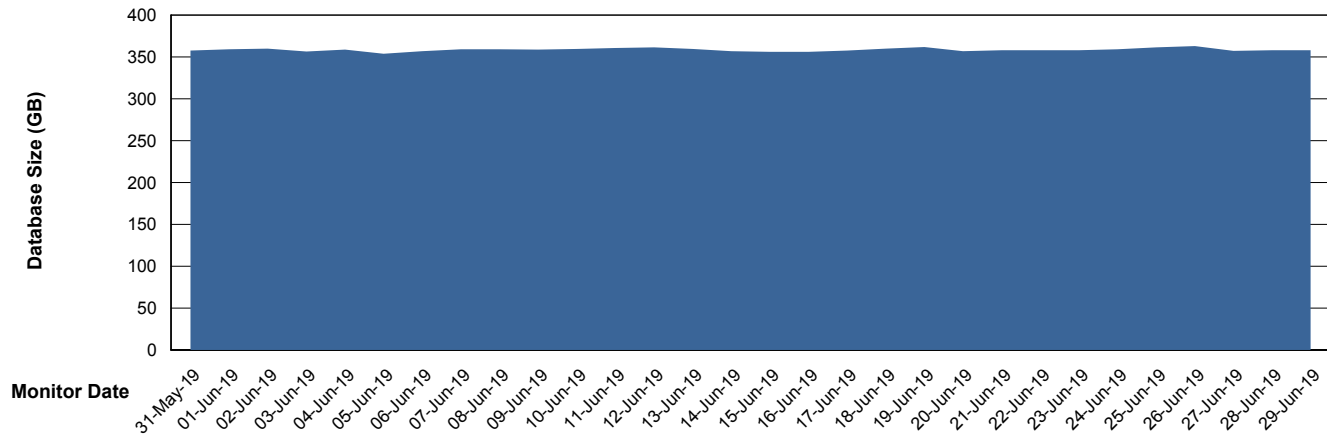

24-Jun-19 25-Jun-19 26-Jun-19 27-Jun-19 28-Jun-19 29-Jun-19

24-Jun-19 25-Jun-19 26-Jun-19 27-Jun-19 28-Jun-19 29-Jun-19

Weekly SLA Customer Report

Customer BNL_Production
Database ID 83

Database Performance BNLDB_Production

Weekly SLA Customer Report

Customer BNL_Production
Database ID 83

DATABASE SIZE BNLDB_FUT_FutureLive

Database growth over last month

DATABASE SIZE BNLDB_Production

Database growth over last month

Weekly SLA Customer Report

Customer BNL_Production
 Database ID 83

Database Tablespace BNLDB_FUT_FutureLive

Date	Tablespace Name	Filesize (Gb)	Usedsize (Gb)	Percentage free
29-Jun-19	ABSDATA	80	70	13
	INDX	144	126	13
28-Jun-19	ABSDATA	80	70	13
	INDX	144	126	13
27-Jun-19	ABSDATA	80	70	13
	INDX	144	126	13
26-Jun-19	ABSDATA	80	70	13
	INDX	144	126	13
25-Jun-19	ABSDATA	80	70	13
	INDX	144	126	13
24-Jun-19	ABSDATA	80	70	13
	INDX	144	126	13
23-Jun-19	ABSDATA	80	70	13
	INDX	144	126	13