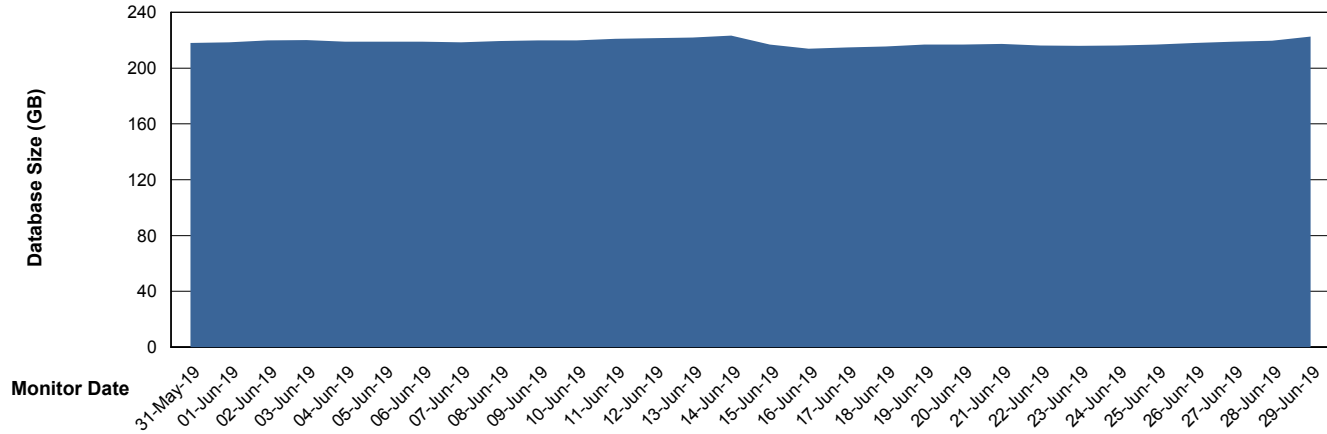

Weekly SLA Customer Report

Customer BNL_Production
Database ID 83

Database Performance BNLDB_FUT_FutureLive

Weekly SLA Customer Report

Customer BNL_Production
Database ID 83

Database Performance BNLDB_FUT_Standby

24-Jun-19 25-Jun-19 26-Jun-19 27-Jun-19 28-Jun-19 29-Jun-19

24-Jun-19 25-Jun-19 26-Jun-19 27-Jun-19 28-Jun-19 29-Jun-19

Weekly SLA Customer Report

Customer BNL_Production
Database ID 83

Database Performance BNLDB_Production

Weekly SLA Customer Report

Customer BNL_Production
Database ID 83

DATABASE SIZE BNLDB_FUT_FutureLive

Database growth over last month

DATABASE SIZE BNLDB_Production

Database growth over last month

Weekly SLA Customer Report