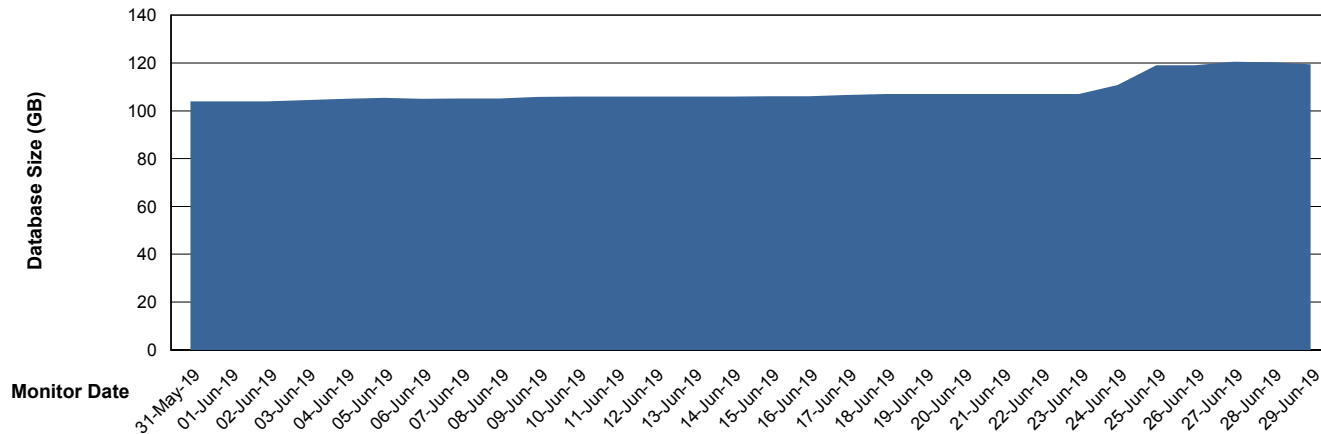

# Weekly SLA Customer Report

Customer BGG\_Production  
Database ID 58

DATABASE SIZE BGGDB\_BI

### Database growth over last month

DATABASE SIZE BGGDB\_Production

### Database growth over last month