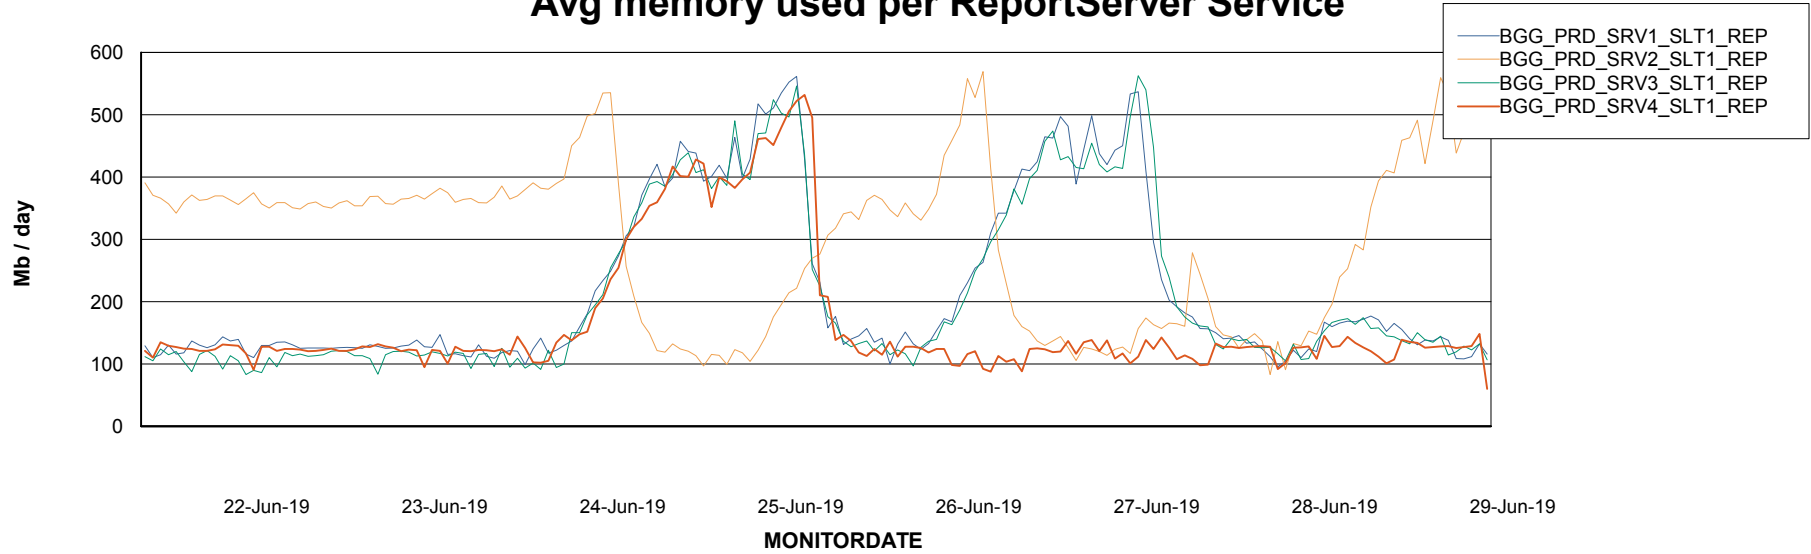

ABSSolute Application ReportServer Services

Avg memory used per ReportServer Service