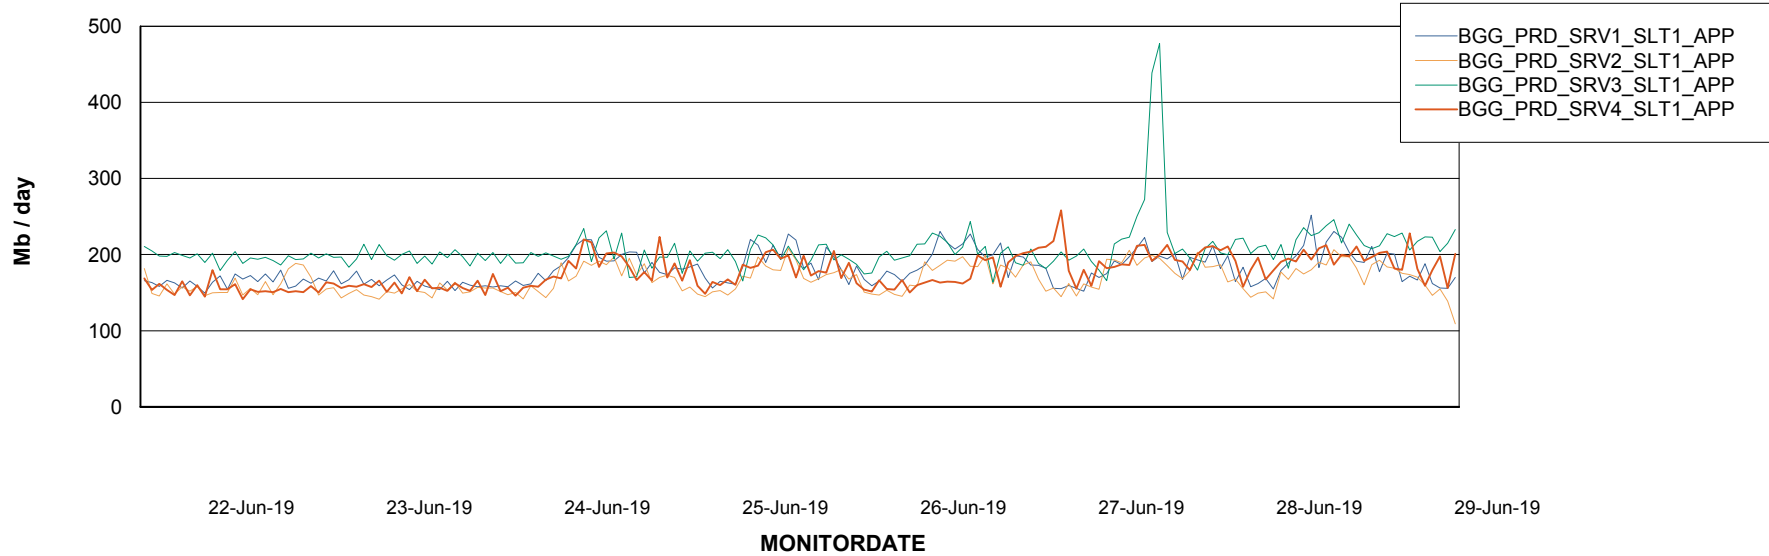

ABSSolute Application Server Services

Avg memory used per ABS Server Service