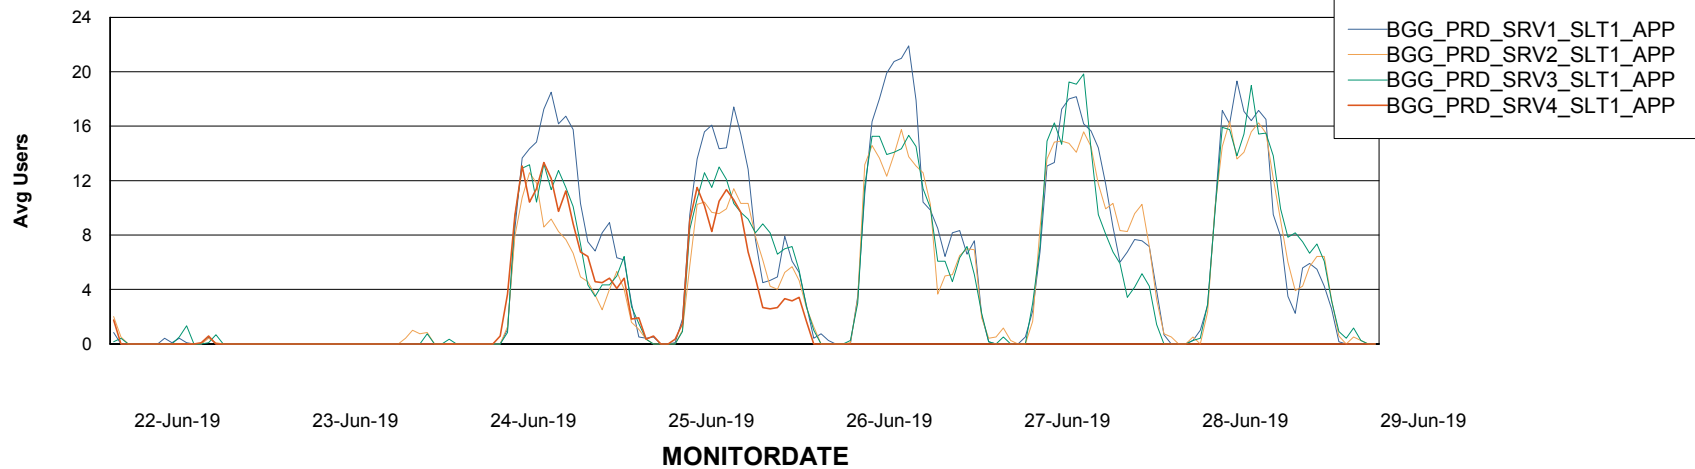

Avg users per day per ABS server