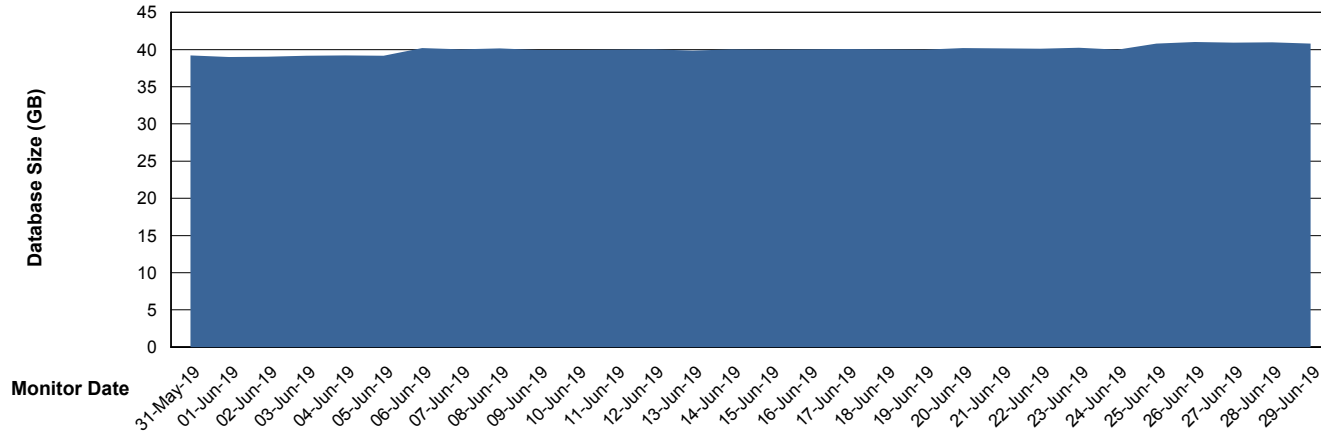

DATABASE SIZE BGGDB_BI

Database growth over last month