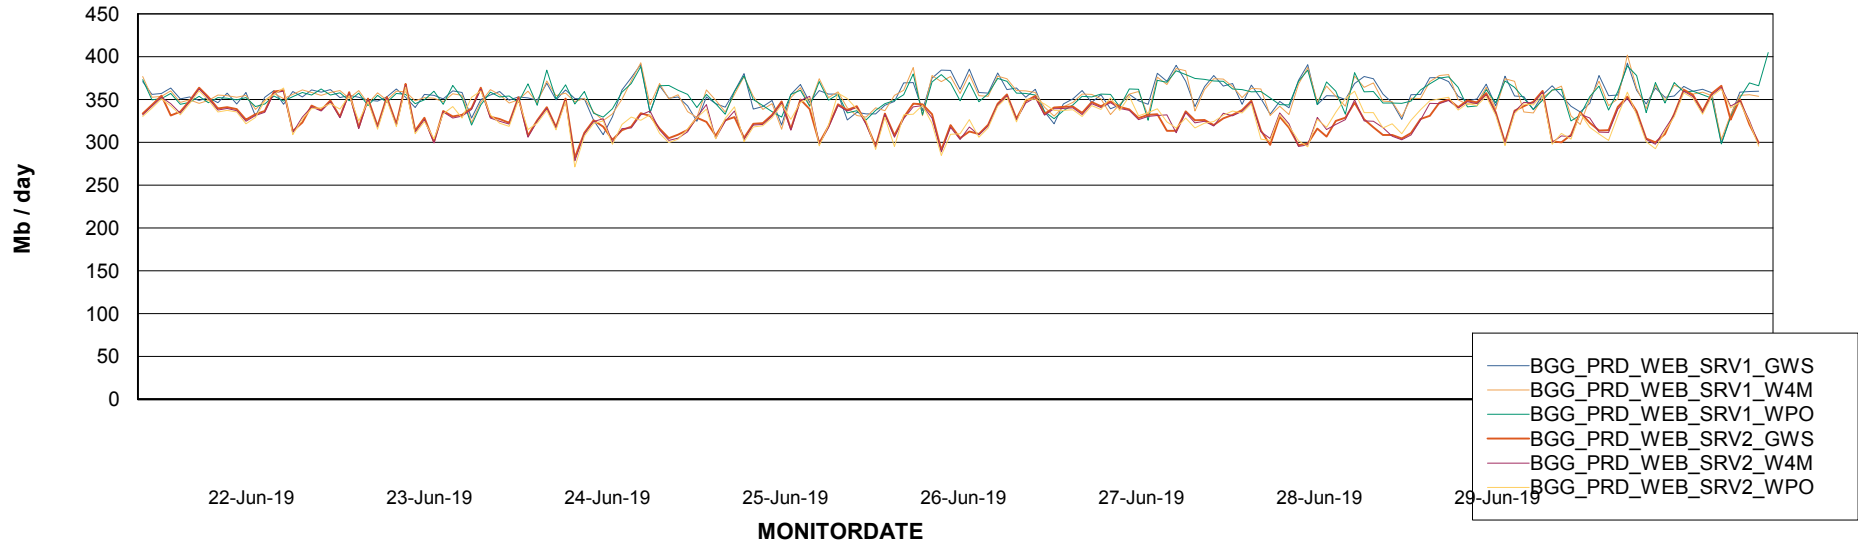

ABSolute Web Component Services

Avg memory used per ABS Web component