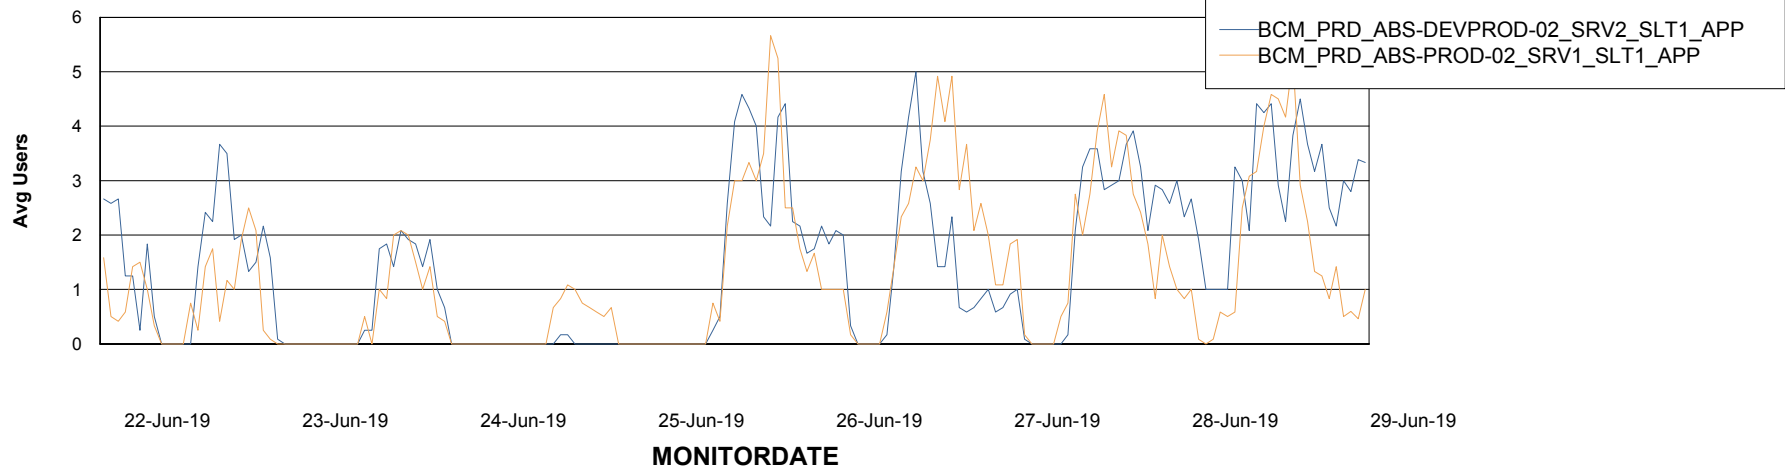

Avg users per day per ABS server