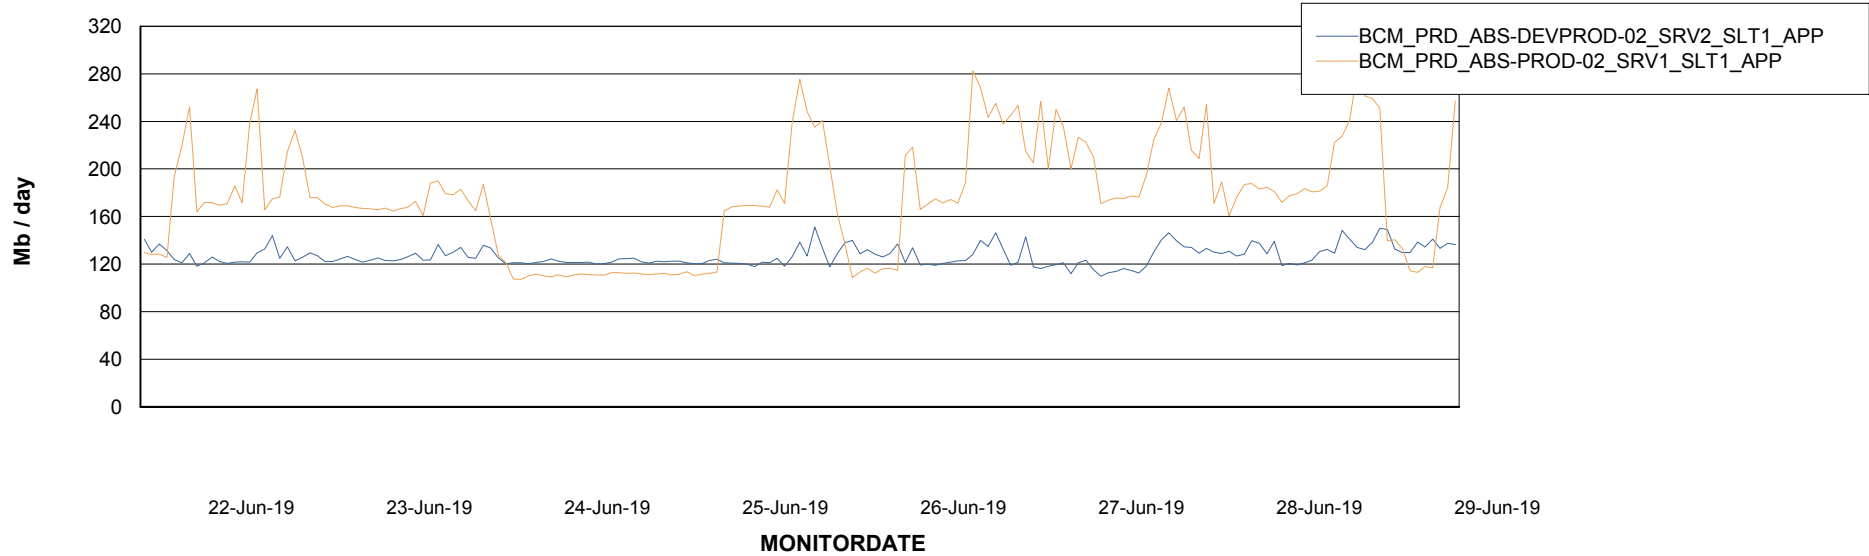

ABSSolute Application Server Services

Avg memory used per ABS Server Service