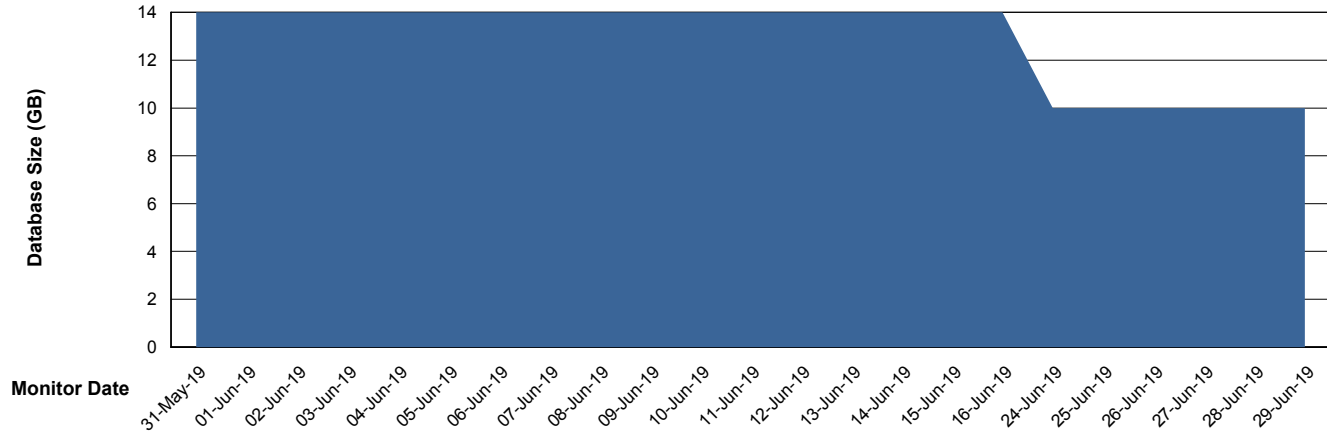

Weekly SLA Customer Report

Customer BCM_Production
Database ID 81

Database Performance BCMDB_ABS1 Production Database

Weekly SLA Customer Report

Customer BCM_Production
 Database ID 81

DATABASE SIZE BCMDB_ABS1 Production Database

Database growth over last month

Database Tablespace BCMDB_ABS1 Production Database

Date	Tablespace Name	Filesize (Gb)	Usedsize (Gb)	Percentage free
29-Jun-19	ABSDATA	4	3	25
	INDX	6	5	17
28-Jun-19	ABSDATA	4	3	25
	INDX	6	5	17
27-Jun-19	ABSDATA	4	3	25
	INDX	6	5	17
26-Jun-19	ABSDATA	4	3	25
	INDX	6	5	17
25-Jun-19	ABSDATA	4	3	25
	INDX	6	5	17
24-Jun-19	ABSDATA	4	3	25
	INDX	6	5	17