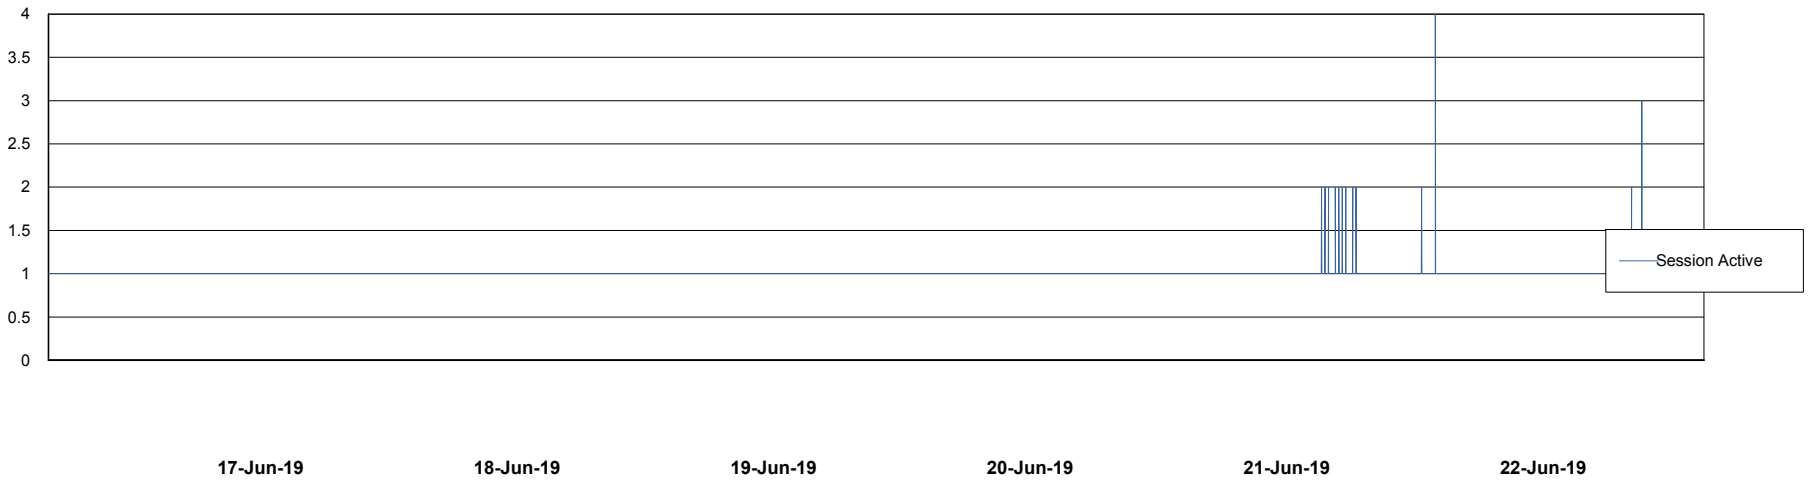

Database Performance WBLDB_Standby