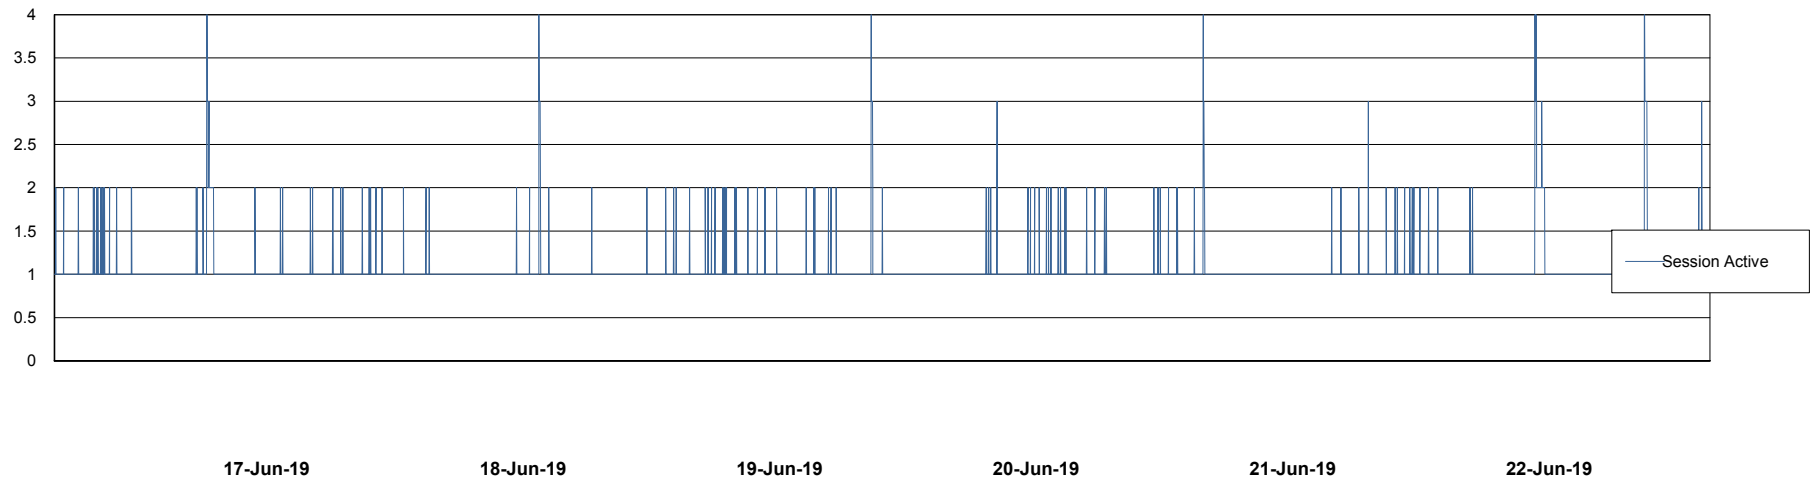

Database Performance WBLDB_Production