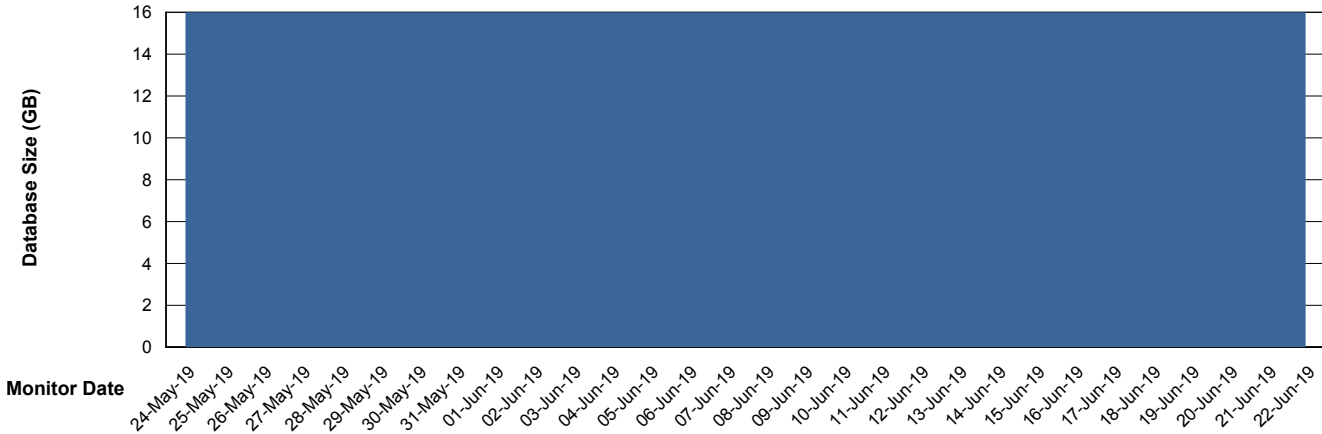

Database growth over last month

Database Tablespace WBLDB_Production

Date	Tablespace Name	Filesize (Gb)	Usedsize (Gb)	Percentage free
22-Jun-19	ABSDATA	9	6	33
	INDX	12	8	33
21-Jun-19	ABSDATA	9	6	33
	INDX	12	8	33
20-Jun-19	ABSDATA	9	6	33
	INDX	12	8	33
19-Jun-19	ABSDATA	9	6	33
	INDX	12	8	33
18-Jun-19	ABSDATA	9	6	33
	INDX	12	8	33
17-Jun-19	ABSDATA	9	6	33
	INDX	12	8	33
16-Jun-19	ABSDATA	9	6	33
	INDX	12	8	33