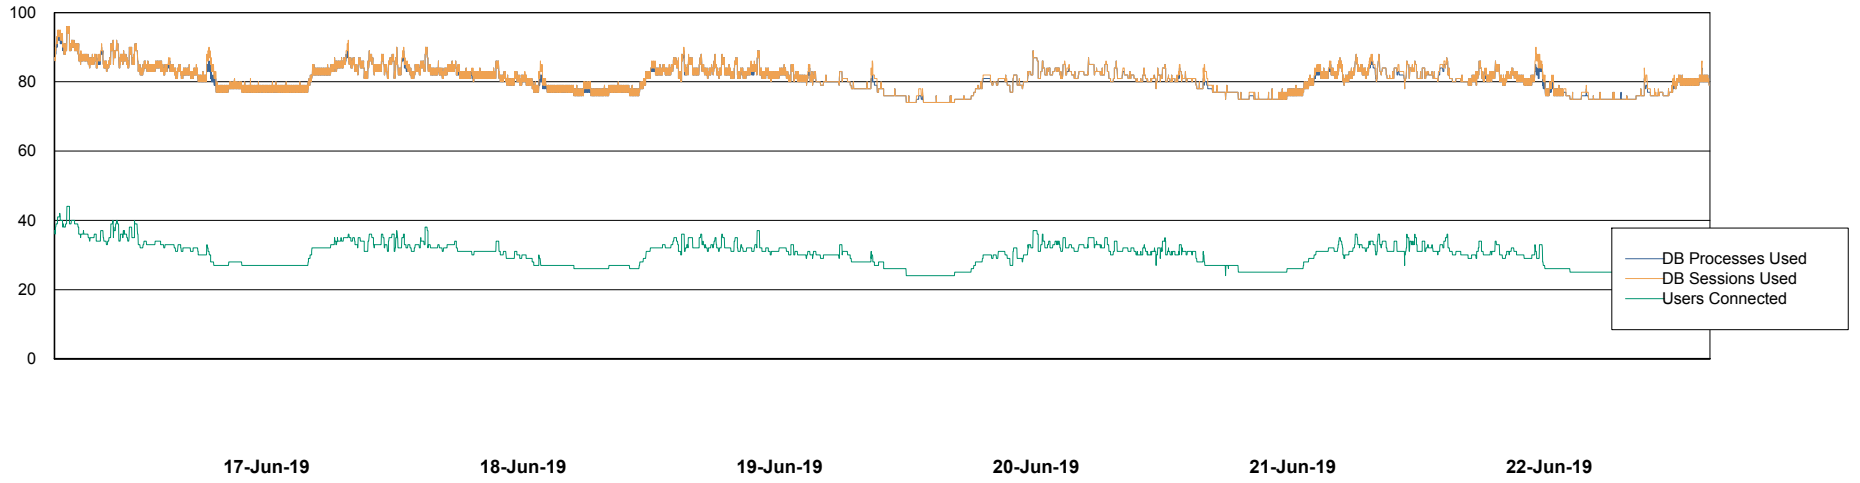

Database Performance WBLDB_Production