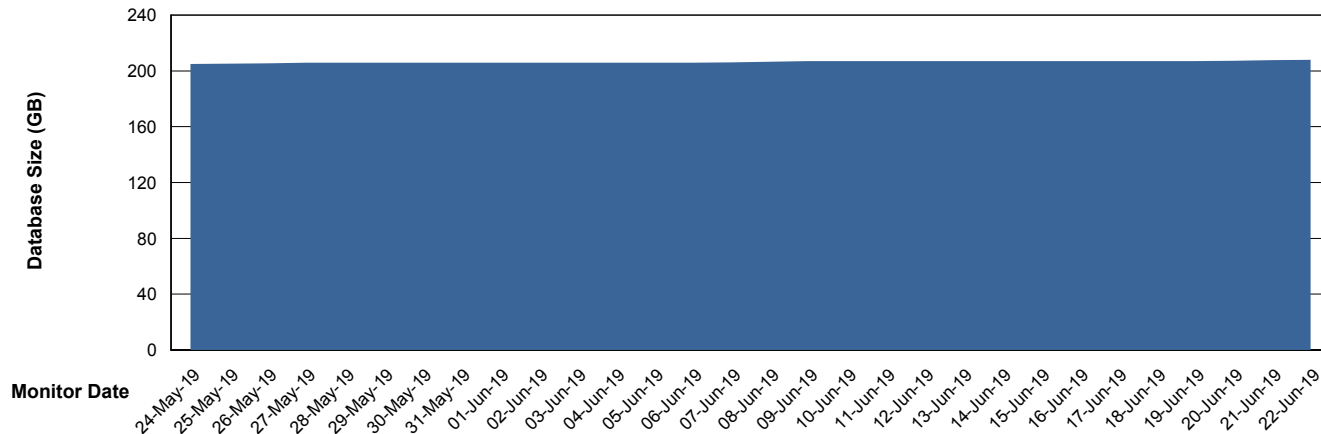

Weekly SLA Customer Report

Customer VOS_Production
Database ID 68

Database Performance VOSDB_Standby

Weekly SLA Customer Report

Customer VOS_Production
Database ID 68

DATABASE SIZE VOSBIDB_Production

Database growth over last month

DATABASE SIZE VOSDB_Production

Database growth over last month

Weekly SLA Customer Report

Customer VOS_Production
 Database ID 68

Database Tablespace VOSBIDB_Production

Date	Tablespace Name	Filesize (Gb)	Usedsize (Gb)	Percentage free
22-Jun-19	ABSDATA	40	34	15
	INDX	60	49	18
21-Jun-19	ABSDATA	40	34	15
	INDX	60	49	18
20-Jun-19	ABSDATA	40	34	15
	INDX	60	49	18
19-Jun-19	ABSDATA	40	34	15
	INDX	60	49	18
18-Jun-19	ABSDATA	40	34	15
	INDX	60	49	18
17-Jun-19	ABSDATA	40	34	15
	INDX	60	49	18
16-Jun-19	ABSDATA	40	34	15
	INDX	60	49	18