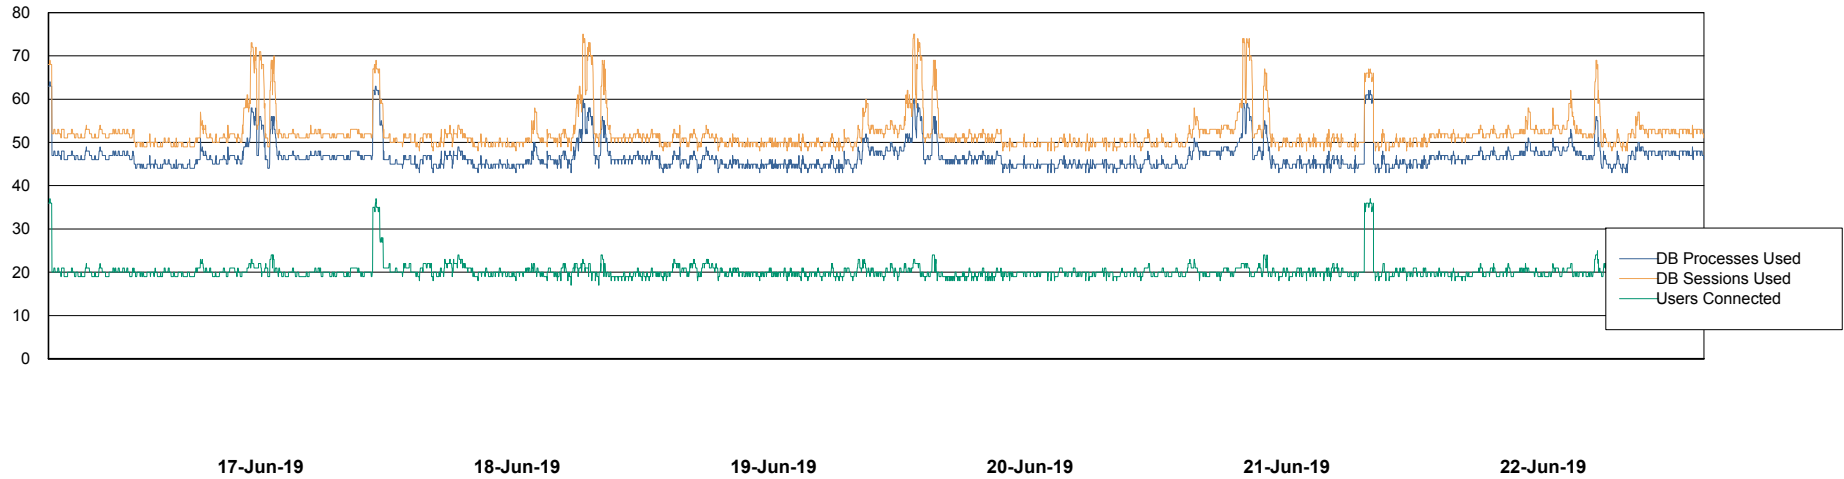

Database Performance VOSBIDB_Production