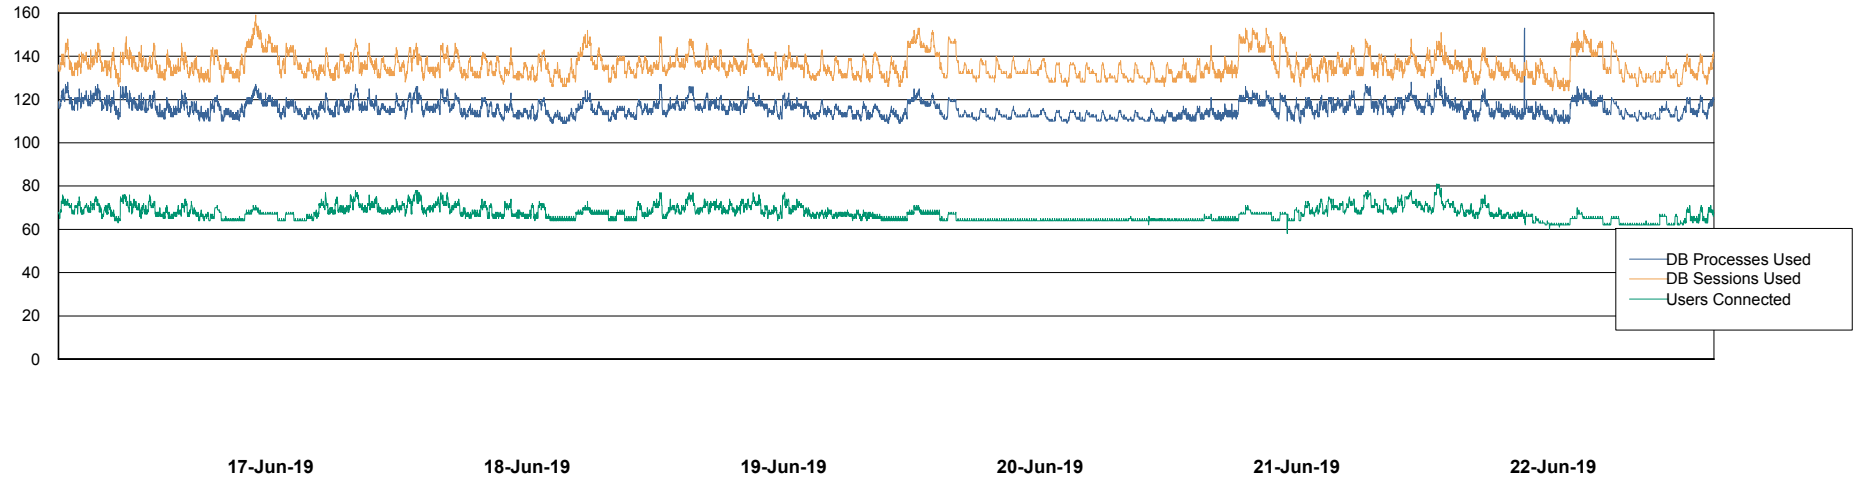

Weekly SLA Customer Report

Customer VOS_Production
Database ID 68

Database Performance VOSBIDB_Production

Weekly SLA Customer Report

Customer VOS_Production
Database ID 68

Database Performance VOSDB_Production

Weekly SLA Customer Report

Customer VOS_Production
Database ID 68

Database Performance VOSDB_Standby

Weekly SLA Customer Report

Customer VOS_Production
Database ID 68

DATABASE SIZE VOSBIDB_Production

Database growth over last month