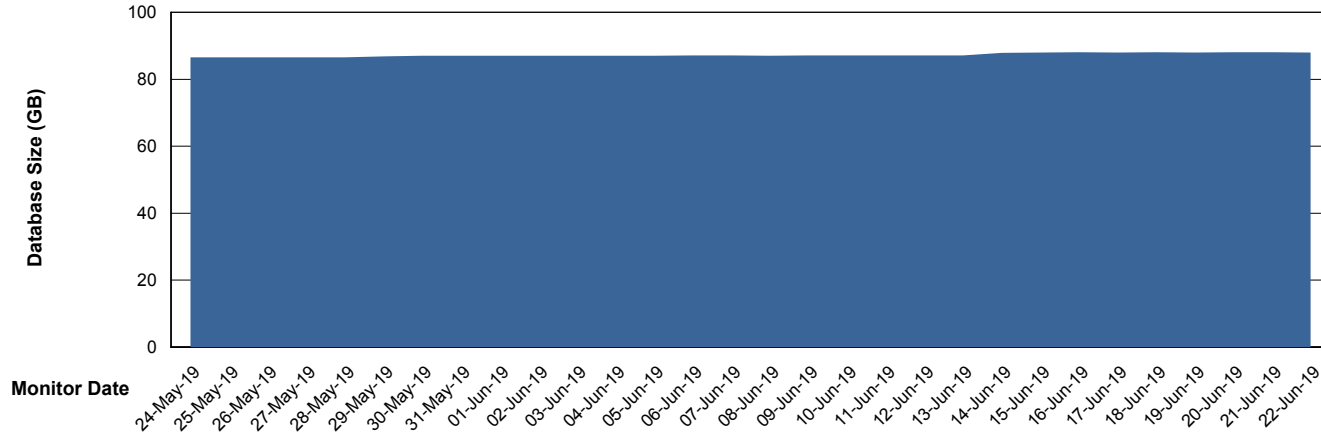

Weekly SLA Customer Report

Customer VOS_Production
Database ID 68

Database Performance VOSBIDB_Production

Weekly SLA Customer Report

Customer VOS_Production
Database ID 68

Database Performance VOSDB_Production

Weekly SLA Customer Report

Customer VOS_Production
Database ID 68

Database Performance VOSDB_Standby

Weekly SLA Customer Report

Customer VOS_Production
Database ID 68

DATABASE SIZE VOSBIDB_Production

Database growth over last month

DATABASE SIZE VOSDB_Production

Database growth over last month

Weekly SLA Customer Report

Customer VOS_Production
 Database ID 68

Database Tablespace VOSBIDB_Production

Date	Tablespace Name	Filesize (Gb)	Usedsize (Gb)	Percentage free
22-Jun-19	ABSDATA	40	34	15
	INDX	60	49	18
21-Jun-19	ABSDATA	40	34	15
	INDX	60	49	18
20-Jun-19	ABSDATA	40	34	15
	INDX	60	49	18
19-Jun-19	ABSDATA	40	34	15
	INDX	60	49	18
18-Jun-19	ABSDATA	40	34	15
	INDX	60	49	18
17-Jun-19	ABSDATA	40	34	15
	INDX	60	49	18
16-Jun-19	ABSDATA	40	34	15
	INDX	60	49	18