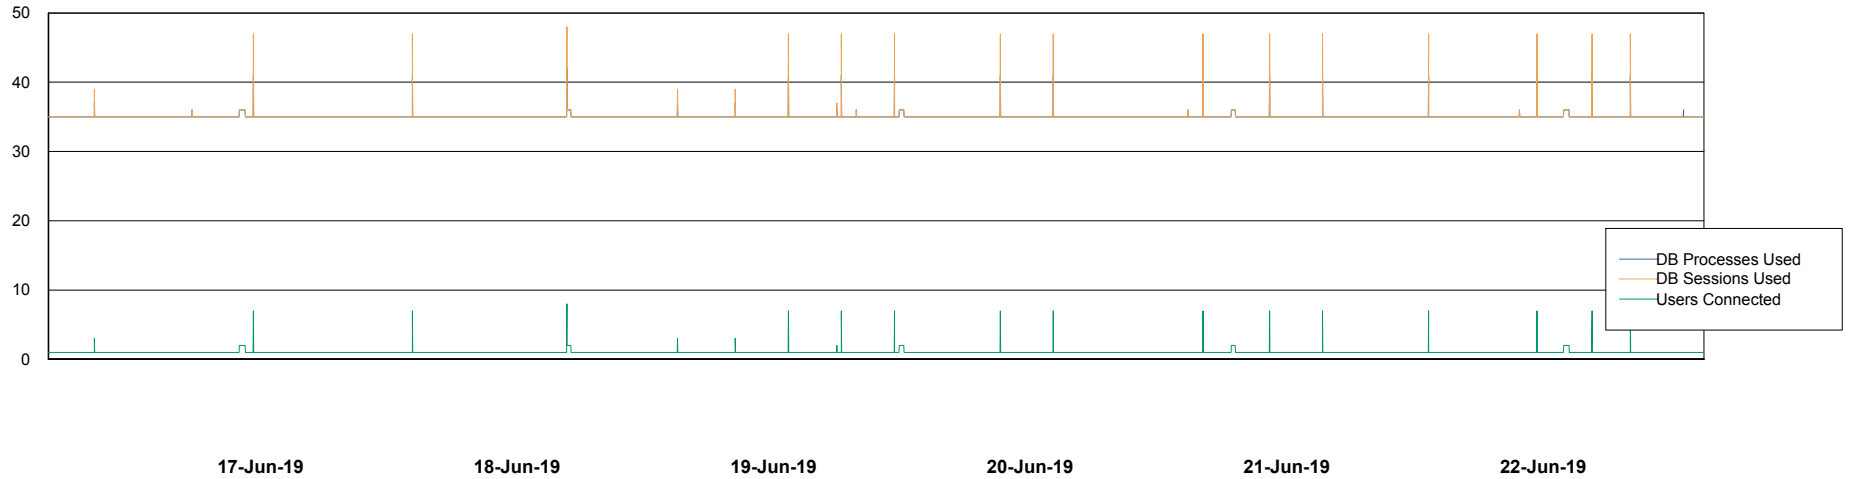

Weekly SLA Customer Report

Customer VEN_Production
Database ID 35

Database Performance ABSVEN06 Primary DB 2019

Weekly SLA Customer Report

Customer VEN_Production
Database ID 35

Database Performance ABSVEN07 Standby DB 2019