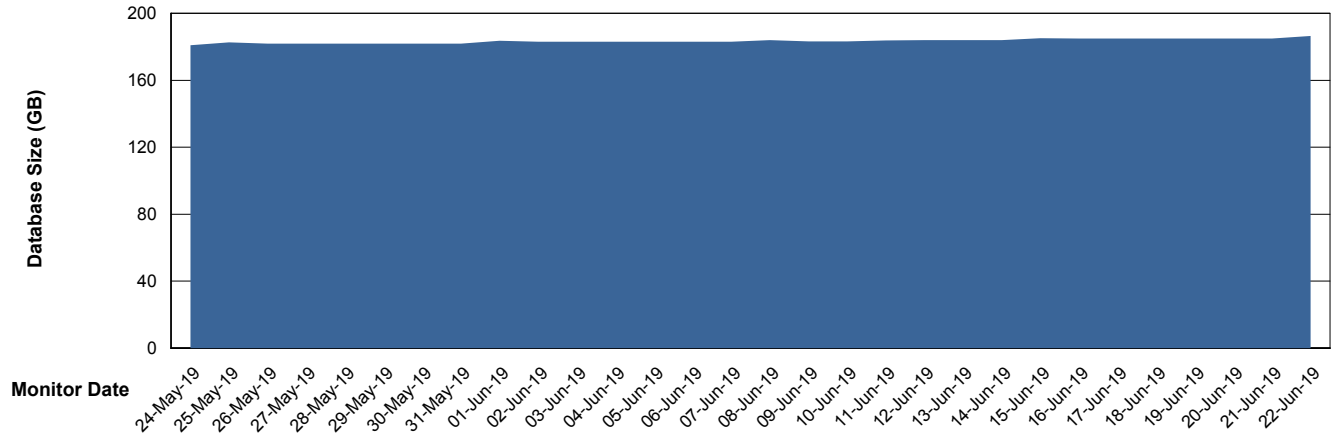

Weekly SLA Customer Report

Customer VEN_Production
Database ID 35

Database Performance VENDB_BI

Weekly SLA Customer Report

Customer VEN_Production
Database ID 35

DATABASE SIZE ABSVEN06 Primary DB 2019

Database growth over last month

DATABASE SIZE VENDB_BI

Database growth over last month

Weekly SLA Customer Report

Customer VEN_Production
 Database ID 35

Database Tablespace ABSVEN06 Primary DB 2019

Date	Tablespace Name	Filesize (Gb)	Usedsize (Gb)	Percentage free
22-Jun-19	ABSDATA	96	87	9
	INDX	112	92	18
21-Jun-19	ABSDATA	96	87	9
	INDX	112	92	18
20-Jun-19	ABSDATA	96	87	9
	INDX	112	92	18
19-Jun-19	ABSDATA	96	87	9
	INDX	112	92	18
18-Jun-19	ABSDATA	96	86	10
	INDX	112	92	18
17-Jun-19	ABSDATA	96	86	10
	INDX	112	92	18
16-Jun-19	ABSDATA	96	86	10
	INDX	112	92	18