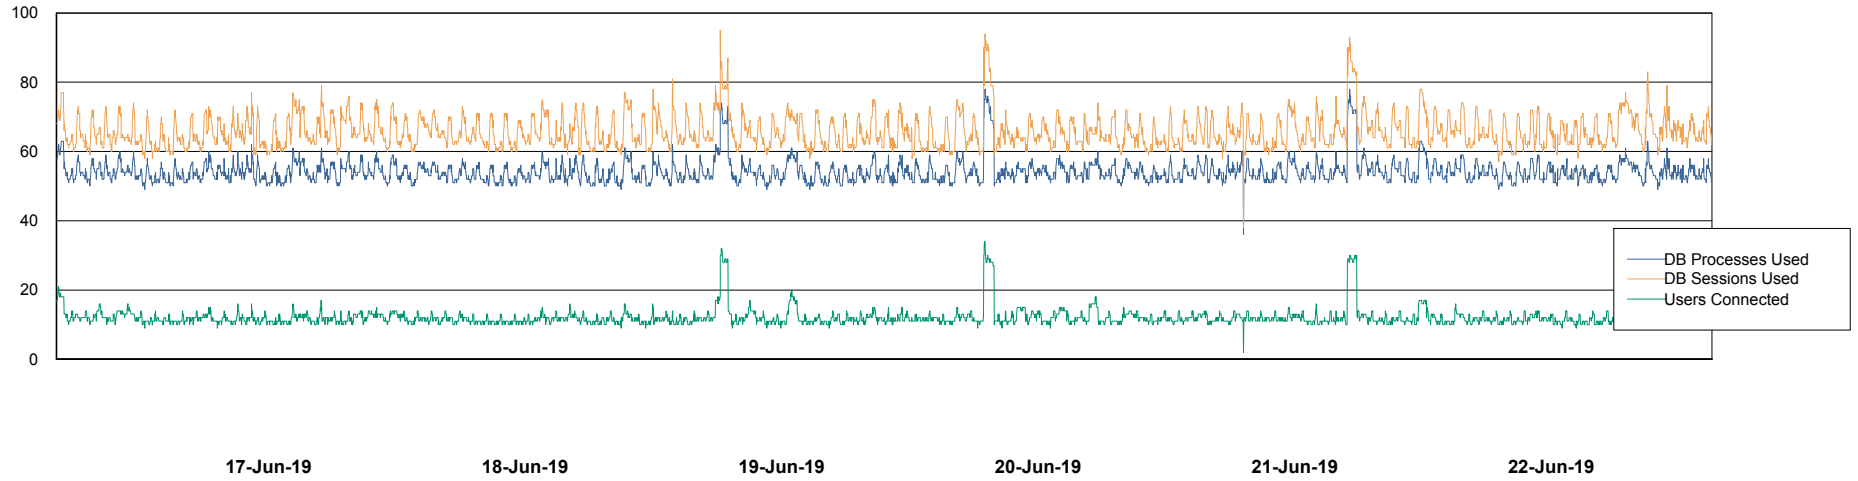

Database Performance VENDB_BI