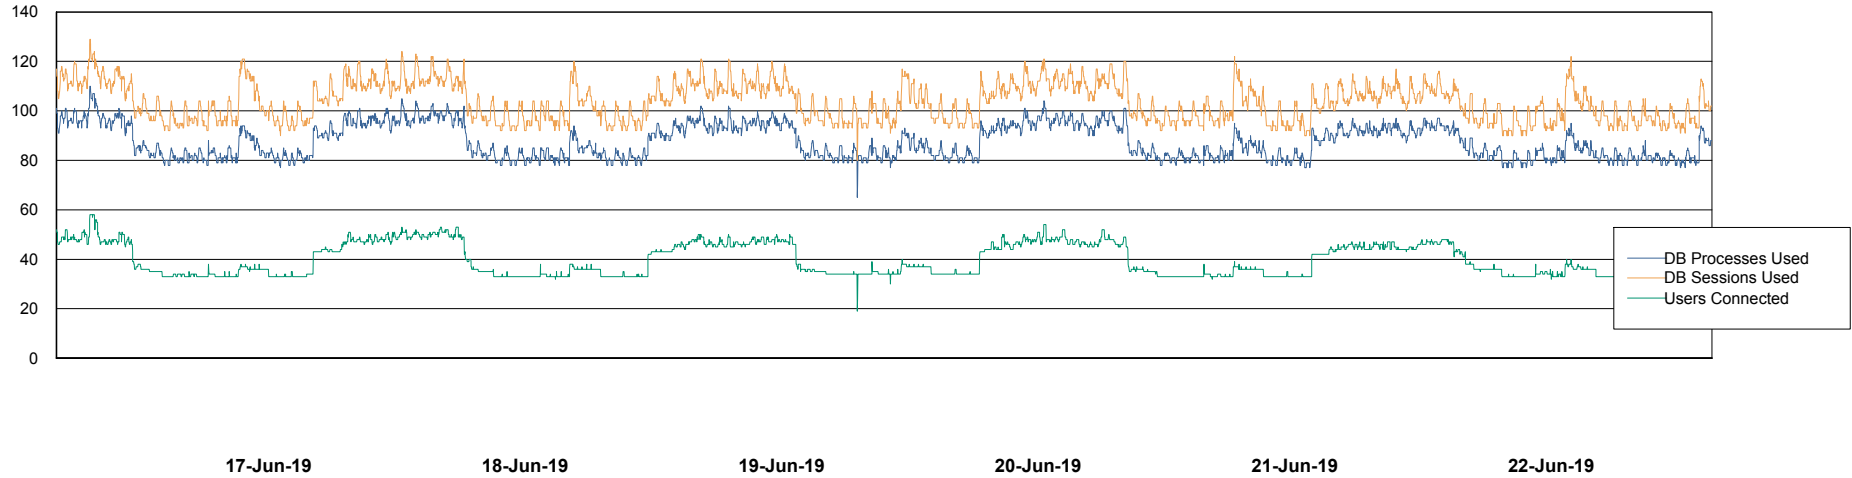

Weekly SLA Customer Report

Customer VEN_Production
Database ID 35

Harddisk Usage VEN_PRD_DB_BI

	Free disk space on c: (%)	Total disk space on c: (Gb)	Free disk space on d: (%)	Total disk space on d: (Gb)
22-Jun-19	52	102	61	601
21-Jun-19	52	102	61	601
20-Jun-19	52	102	61	601
19-Jun-19	52	102	61	601
18-Jun-19	52	102	61	601
17-Jun-19	52	102	61	601
16-Jun-19	52	102	61	601

Weekly SLA Customer Report

Customer VEN_Production
Database ID 35

Database Performance ABSVEN06 Primary DB 2019

Weekly SLA Customer Report

Customer VEN_Production
Database ID 35

Database Performance ABSVEN07 Standby DB 2019