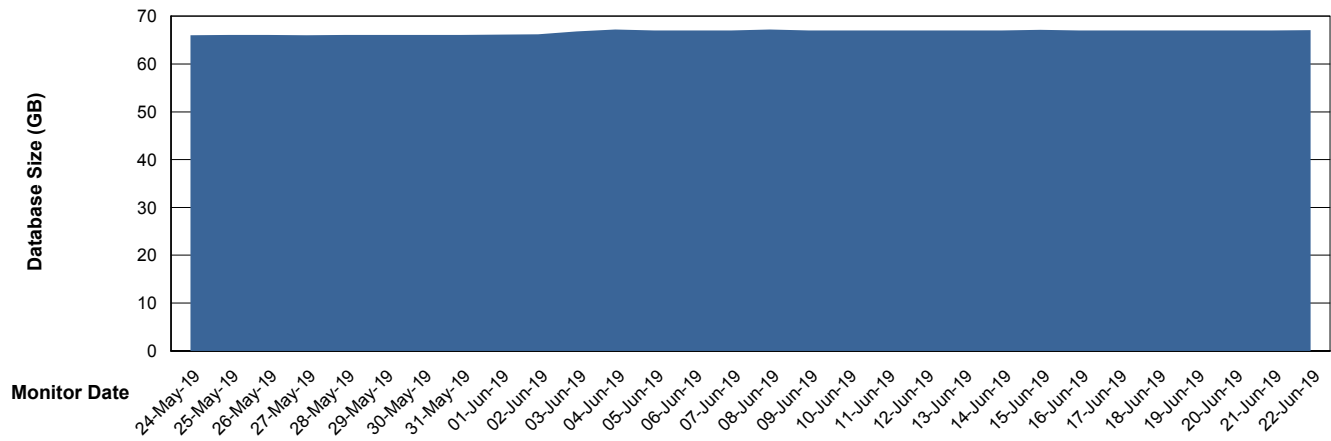

Weekly SLA Customer Report

Customer VEN_Production
Database ID 35

Database Performance VENDB_BI

Weekly SLA Customer Report

Customer VEN_Production
Database ID 35

DATABASE SIZE ABSVEN06 Primary DB 2019

Database growth over last month

DATABASE SIZE VENDB_BI

Database growth over last month

Weekly SLA Customer Report

Customer VEN_Production
 Database ID 35

Database Tablespace ABSVEN06 Primary DB 2019

Date	Tablespace Name	Filesize (Gb)	Usedsize (Gb)	Percentage free
22-Jun-19	ABSDATA	96	87	9
	INDX	112	92	18
21-Jun-19	ABSDATA	96	87	9
	INDX	112	92	18
20-Jun-19	ABSDATA	96	87	9
	INDX	112	92	18
19-Jun-19	ABSDATA	96	87	9
	INDX	112	92	18
18-Jun-19	ABSDATA	96	86	10
	INDX	112	92	18
17-Jun-19	ABSDATA	96	86	10
	INDX	112	92	18
16-Jun-19	ABSDATA	96	86	10
	INDX	112	92	18